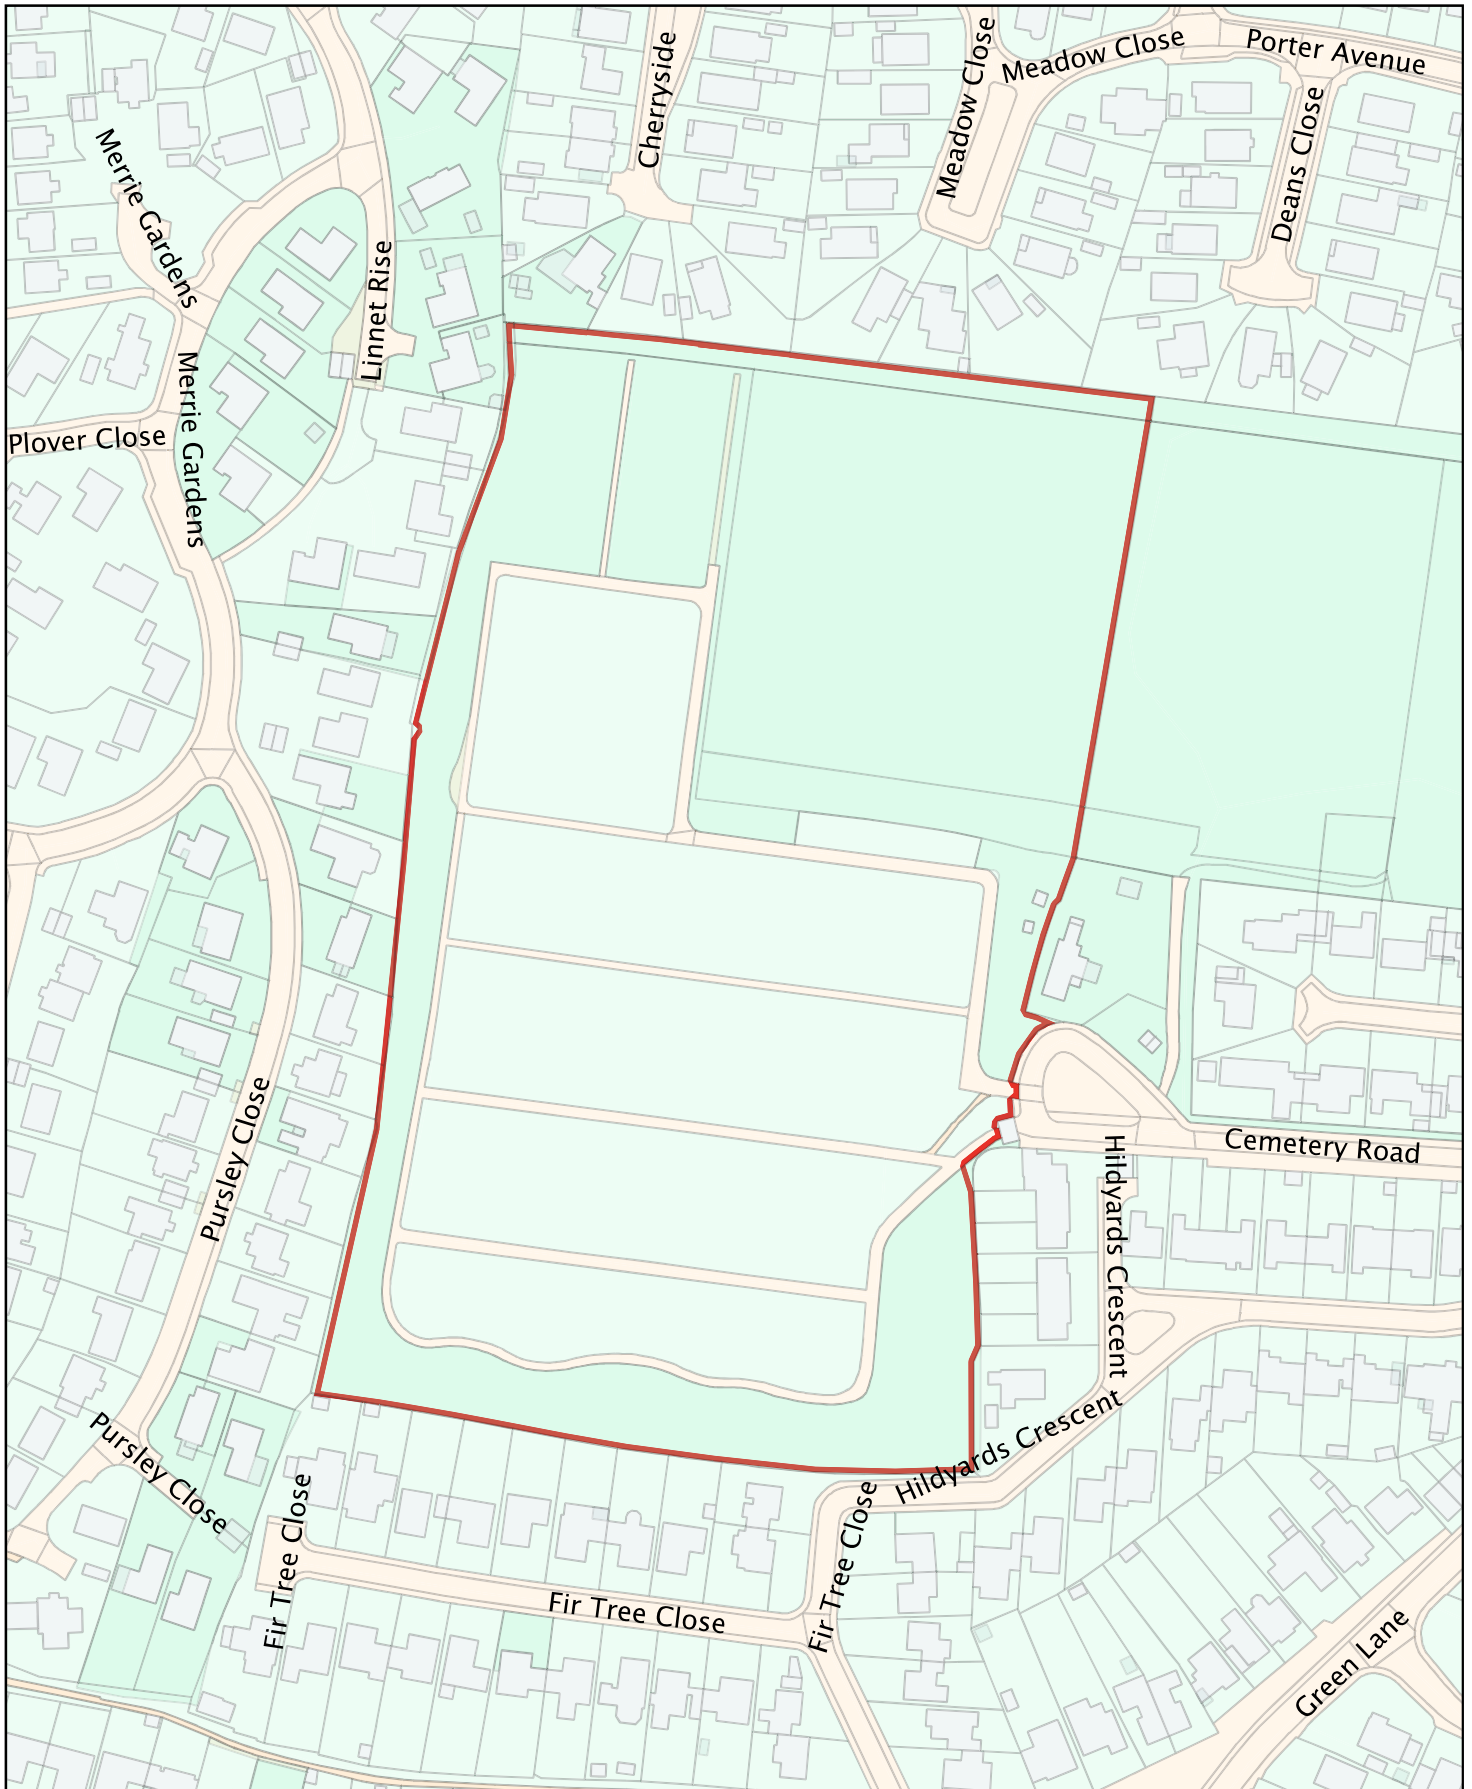

Isle of Wight Council - Public Space Protection Order - Dogs on leads

Map Reference No. L20

Shanklin Cemetery, Shanklin