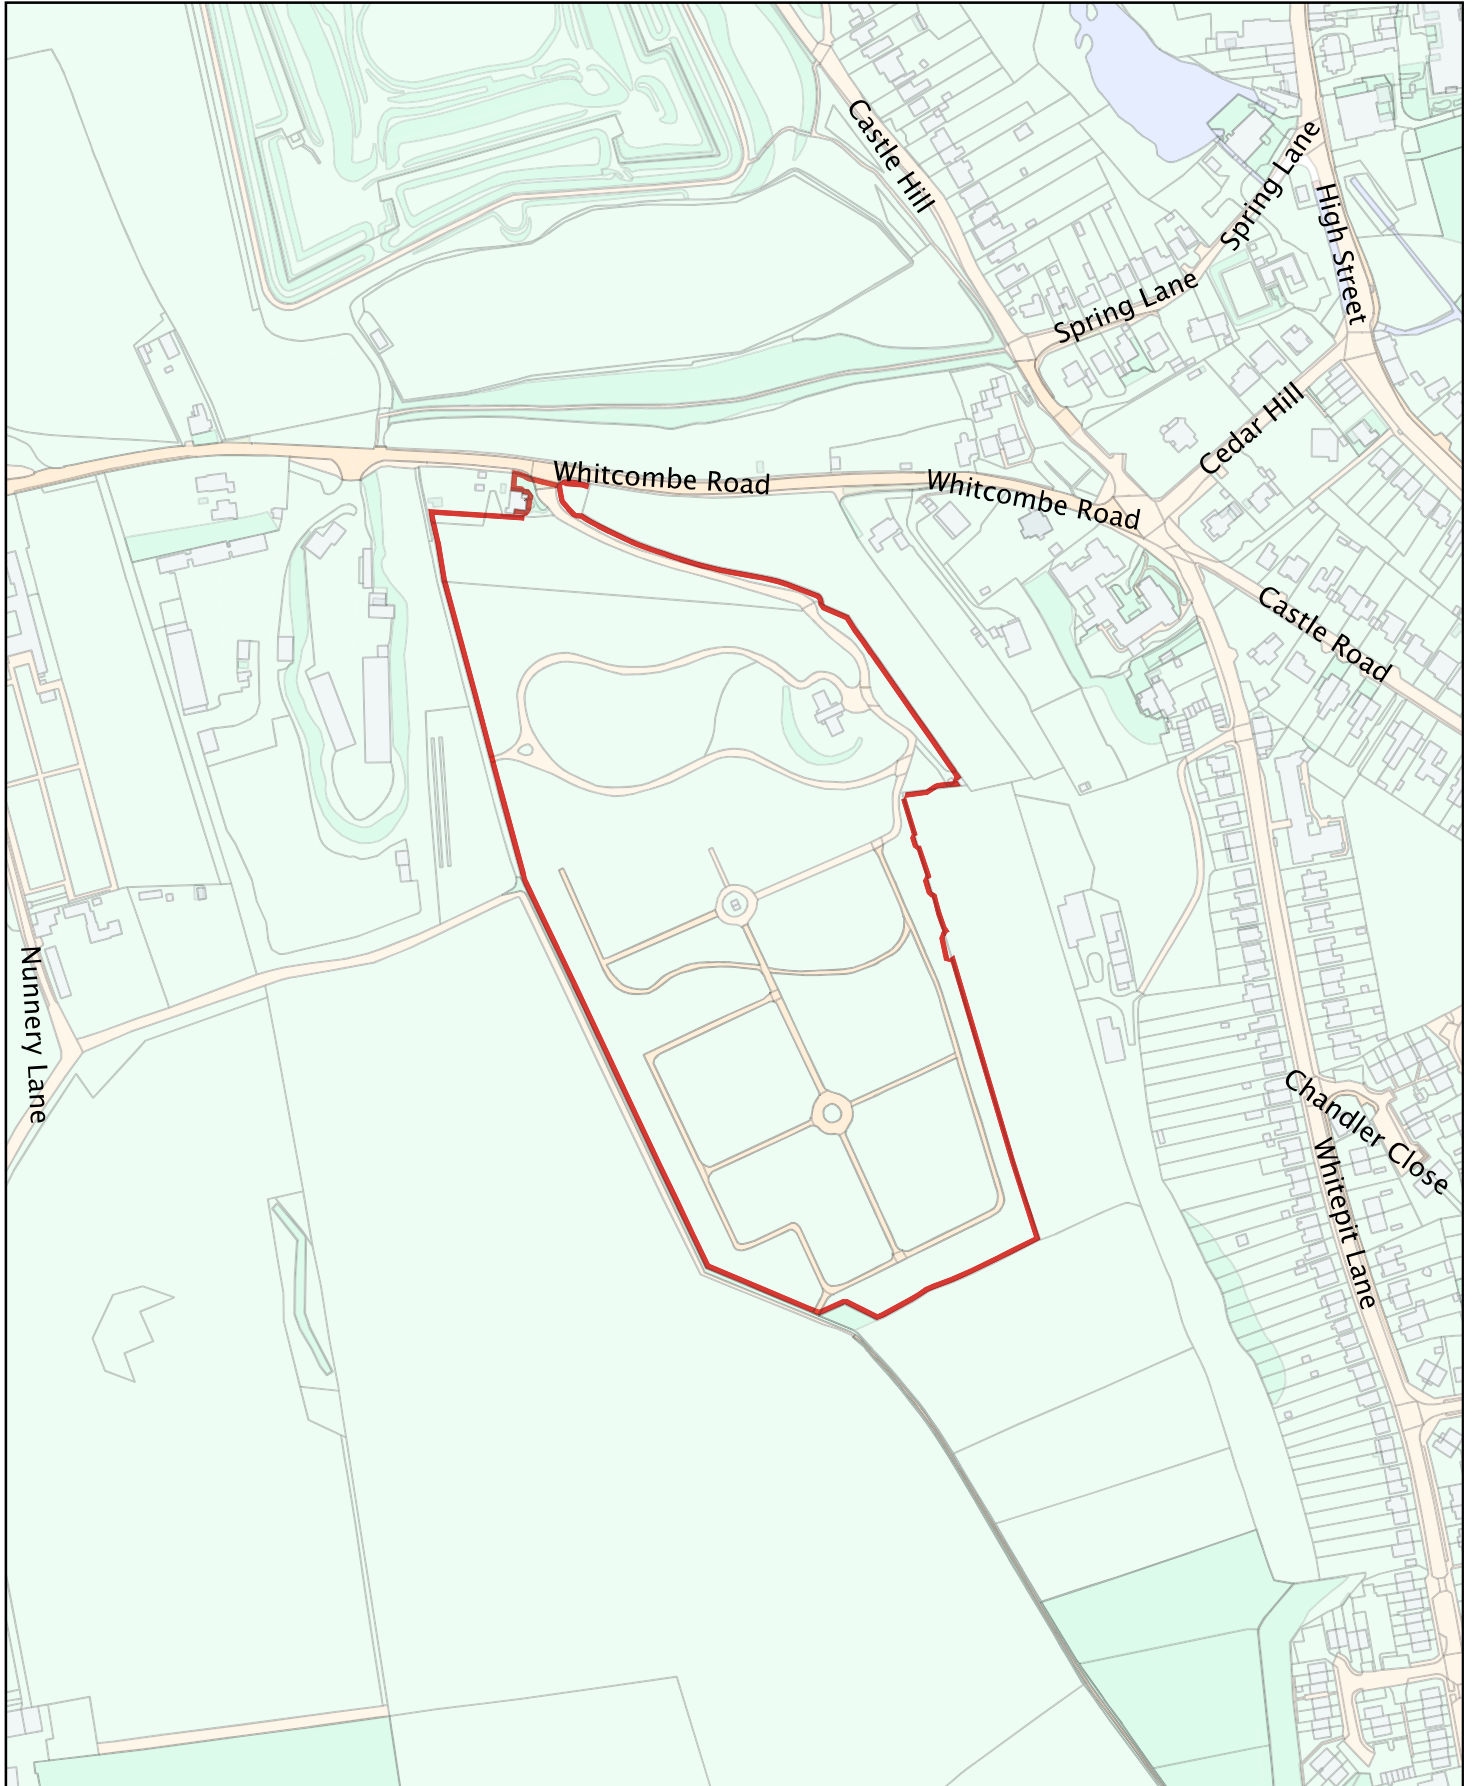

# Isle of Wight Council - Public Space Protection Order - Dogs on leads

Map Reference No. L14

## Mountjoy Cemetery, Carisbrooke