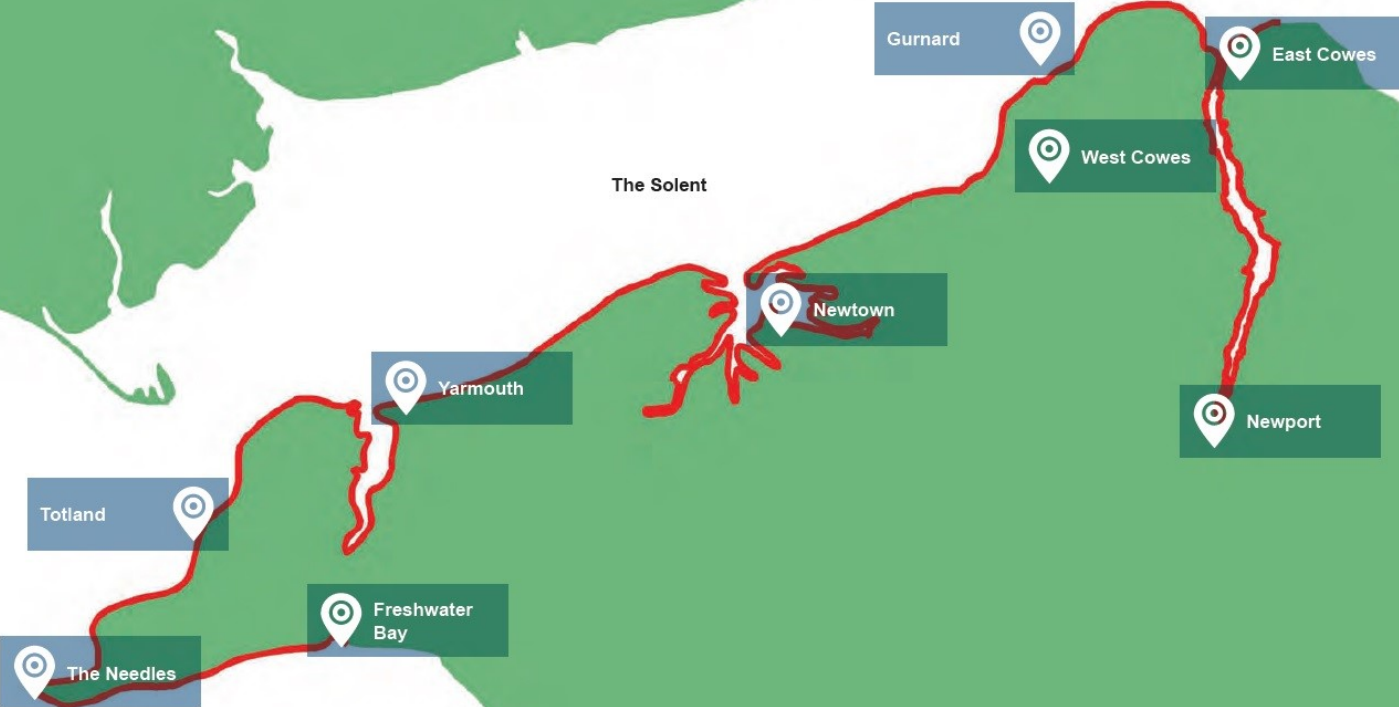

Strategy Frontage

KEY

- Strategy Frontage
- Land
- Sea

N

2 kilometres