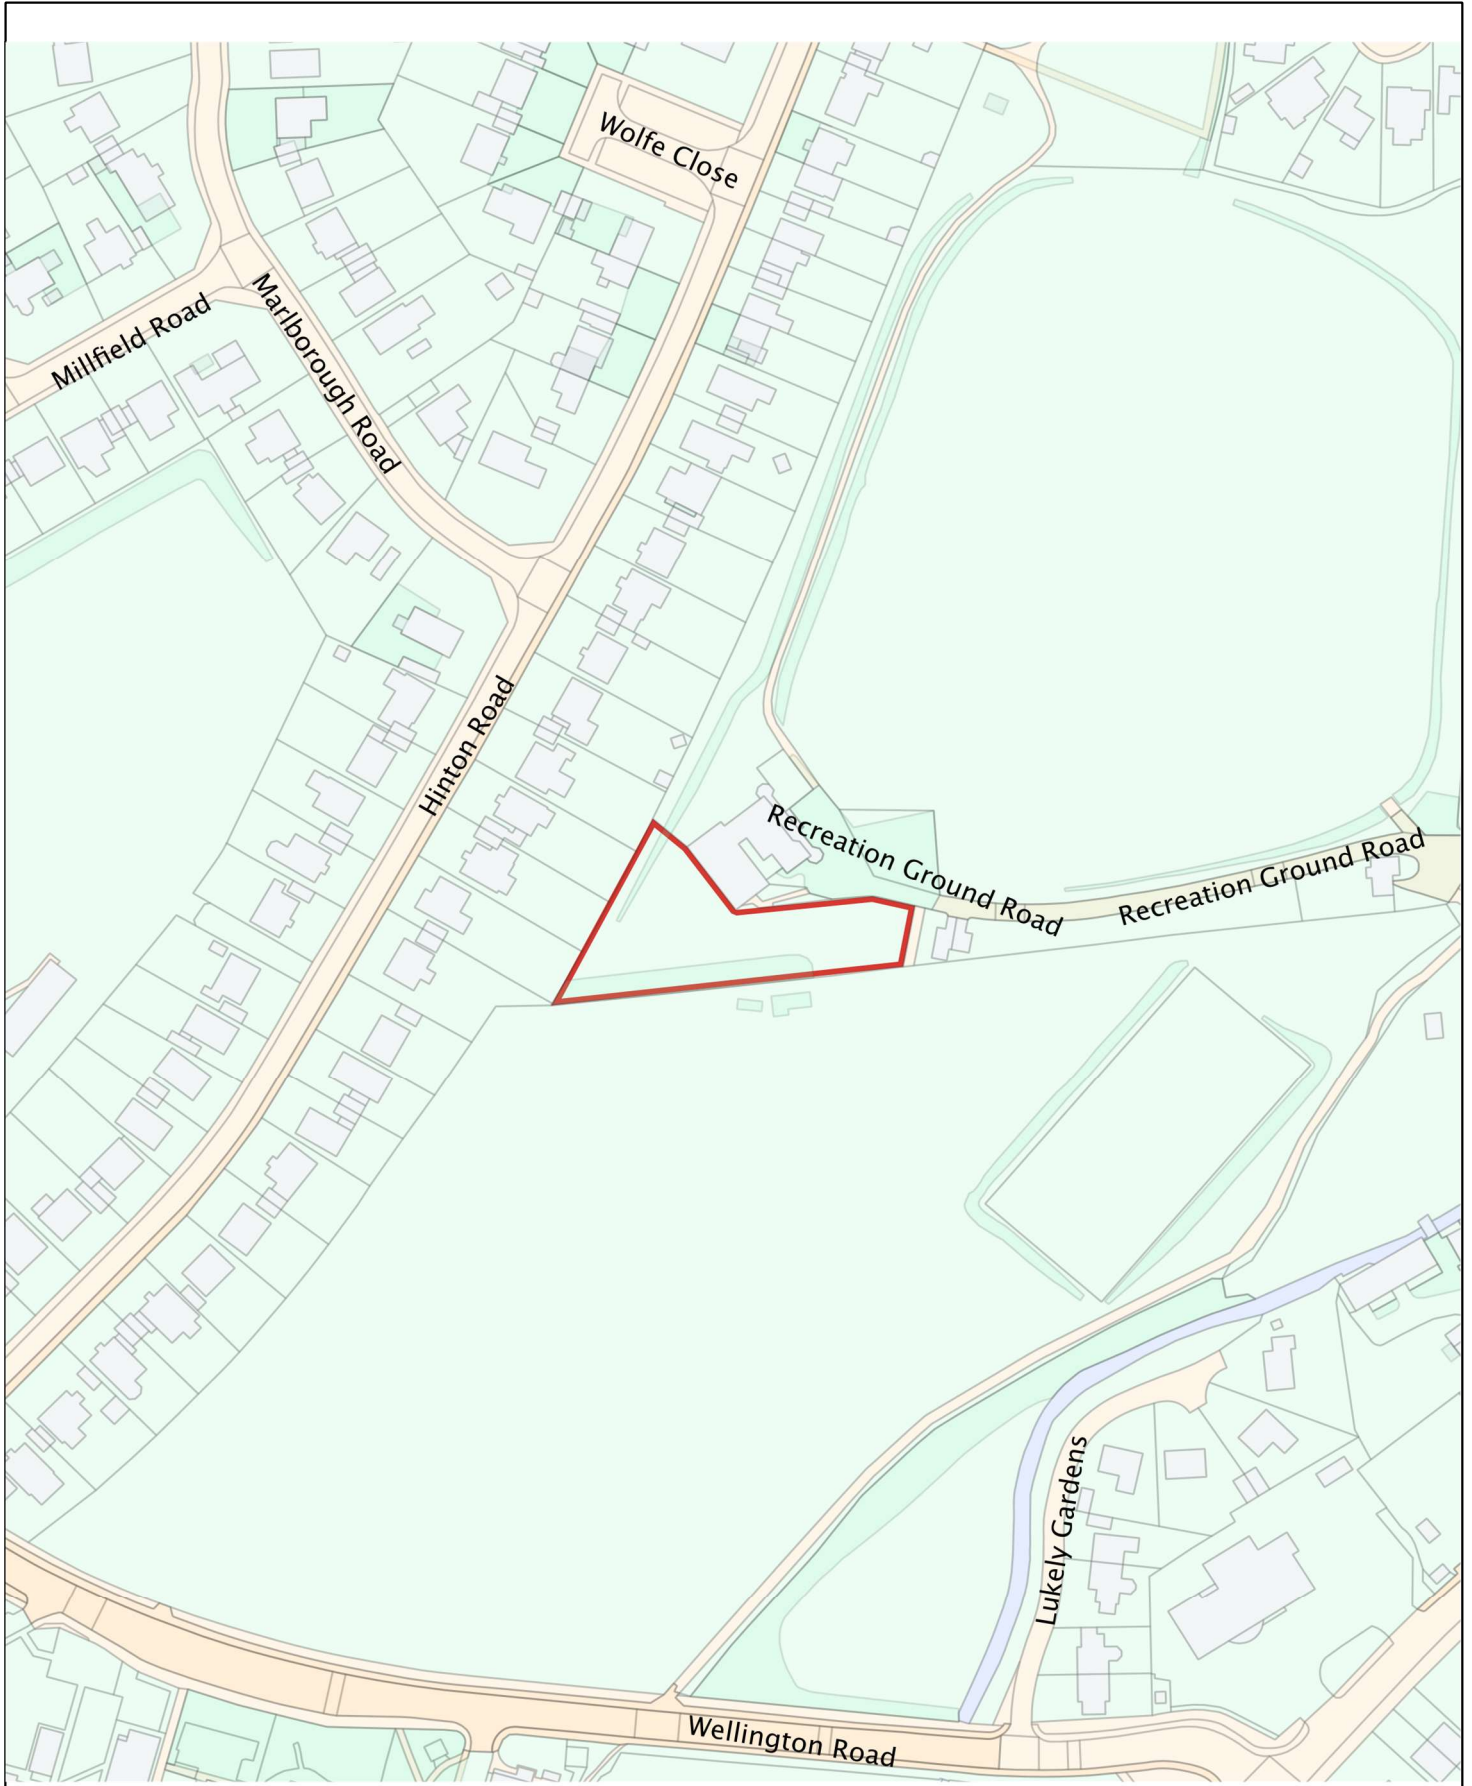

Isle of Wight Council - Public Space Protection Order Dog Exclusion Zones

Victoria Recreation Ground

Map Reference No. E32