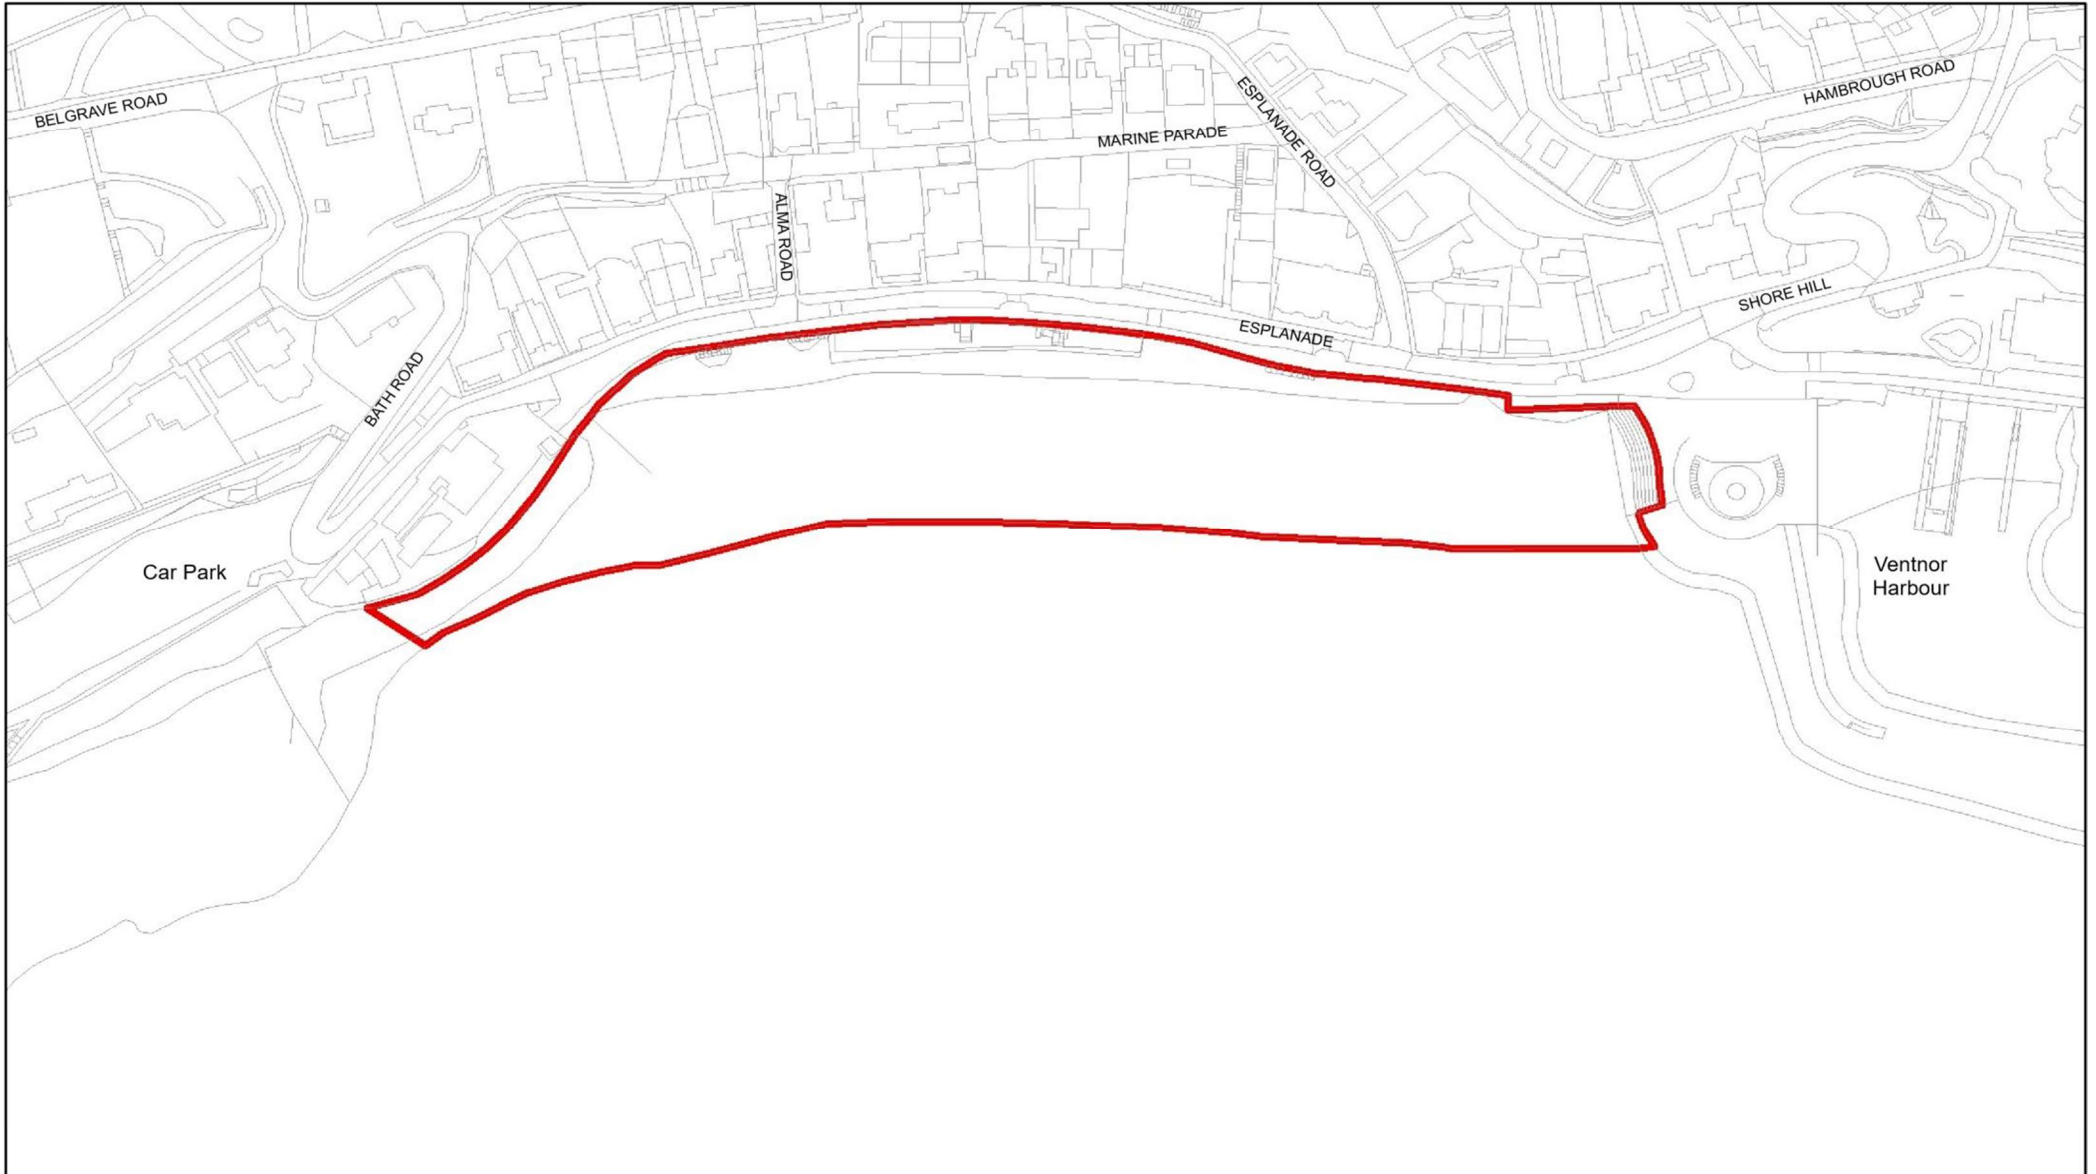

Isle of Wight Council - Public Space Protection Order

**Dog Exclusion Zone - 1st May to 30th September**

Map Reference No.E53

**Ventnor Beach Area**

© Crown copyright 2019 Ordnance Survey 100019229