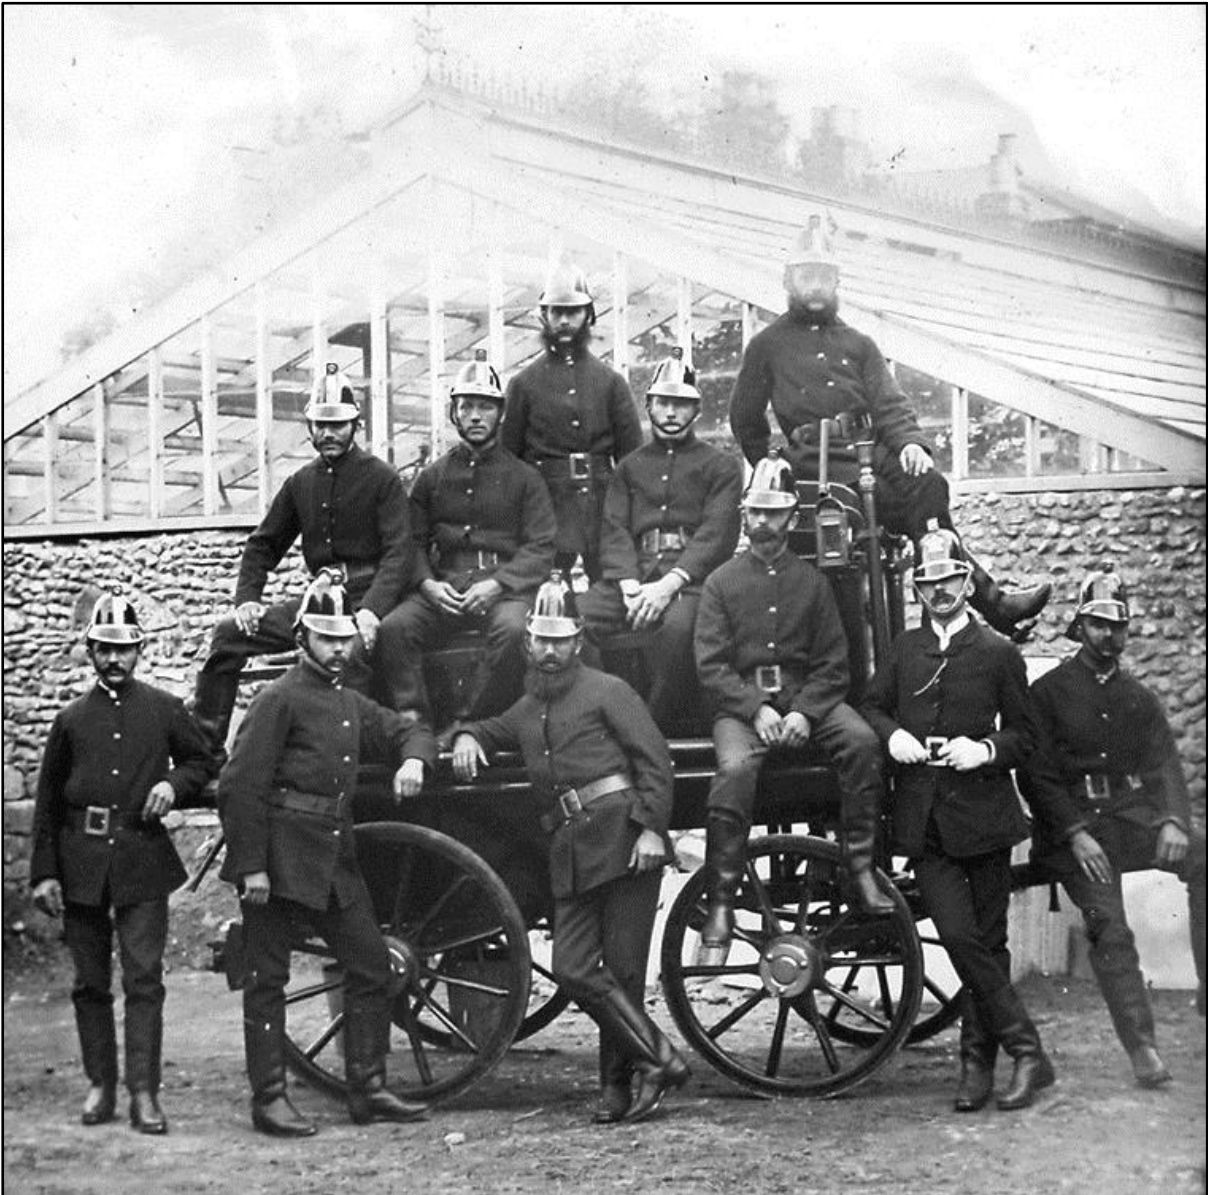

The Services

Members of the Isle of Wight Constabulary posing on the steps of an unknown building. Circa. 1890-1910 From the J B Williamson Collection.
IWCMS.2009.133

Sandown Fire Brigade. The Sandown fire crew on their horse drawn engine. Circa. 1890-1914

IWCMS.1995.558

Sandown Fire Brigade with their engine. Circa. 1910

IWCMS.2012.40

**A band and firemen march in a church parade in Shanklin.
26 July 1914**

IWCMS.2012.6

Sandown Fire Brigade off to Merry Garden (Lake). 1914 IWCMS.2012.22

**Fire brigade attending a fire above
Cantelo's Cycle Works, St John's Road,
Sandown. 1912** IWCMS.1995.559

Sandown Ambulance who attended King's funeral. Ambulance officers standing on Sandown Town Hall steps. These officers attended King Edward VII's funeral in 1910. 1910