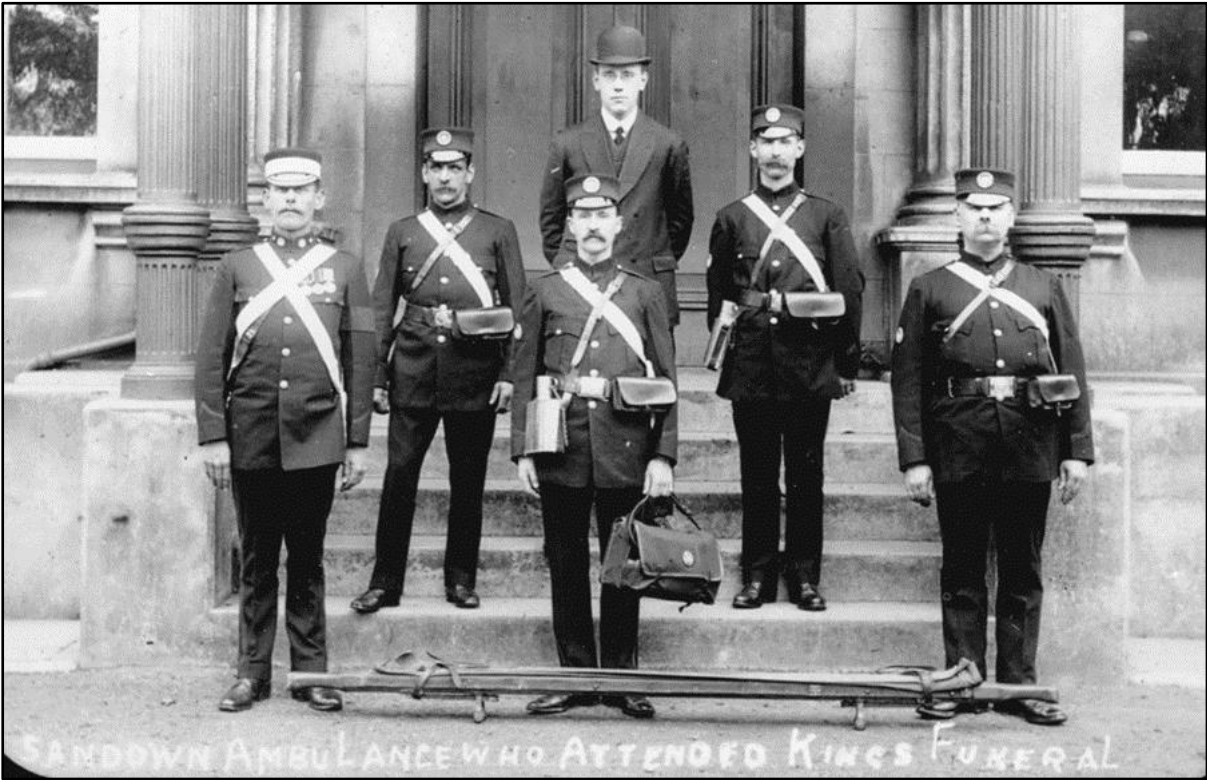

The Services

Members of the Isle of Wight Constabulary posing on the steps of an unknown building. Circa. 1890-1910 From the J B Williamson Collection.
IWCMS.2009.133

Sandown Fire Brigade. The Sandown fire crew on their horse drawn engine. Circa. 1890-1914

IWCMS.1995.558

Sandown Fire Brigade with their engine. Circa. 1910

IWCMS.2012.40

**A band and firemen march in a church parade in Shanklin.
26 July 1914**

IWCMS.2012.6

Sandown Fire Brigade off to Merry Garden (Lake). 1914 IWCMS.2012.22

**Fire brigade attending a fire above
Cantelo's Cycle Works, St John's Road,
Sandown. 1912** IWCMS.1995.559

Sandown Ambulance who attended King's funeral. Ambulance officers standing on Sandown Town Hall steps. These officers attended King Edward VII's funeral in 1910. 1910