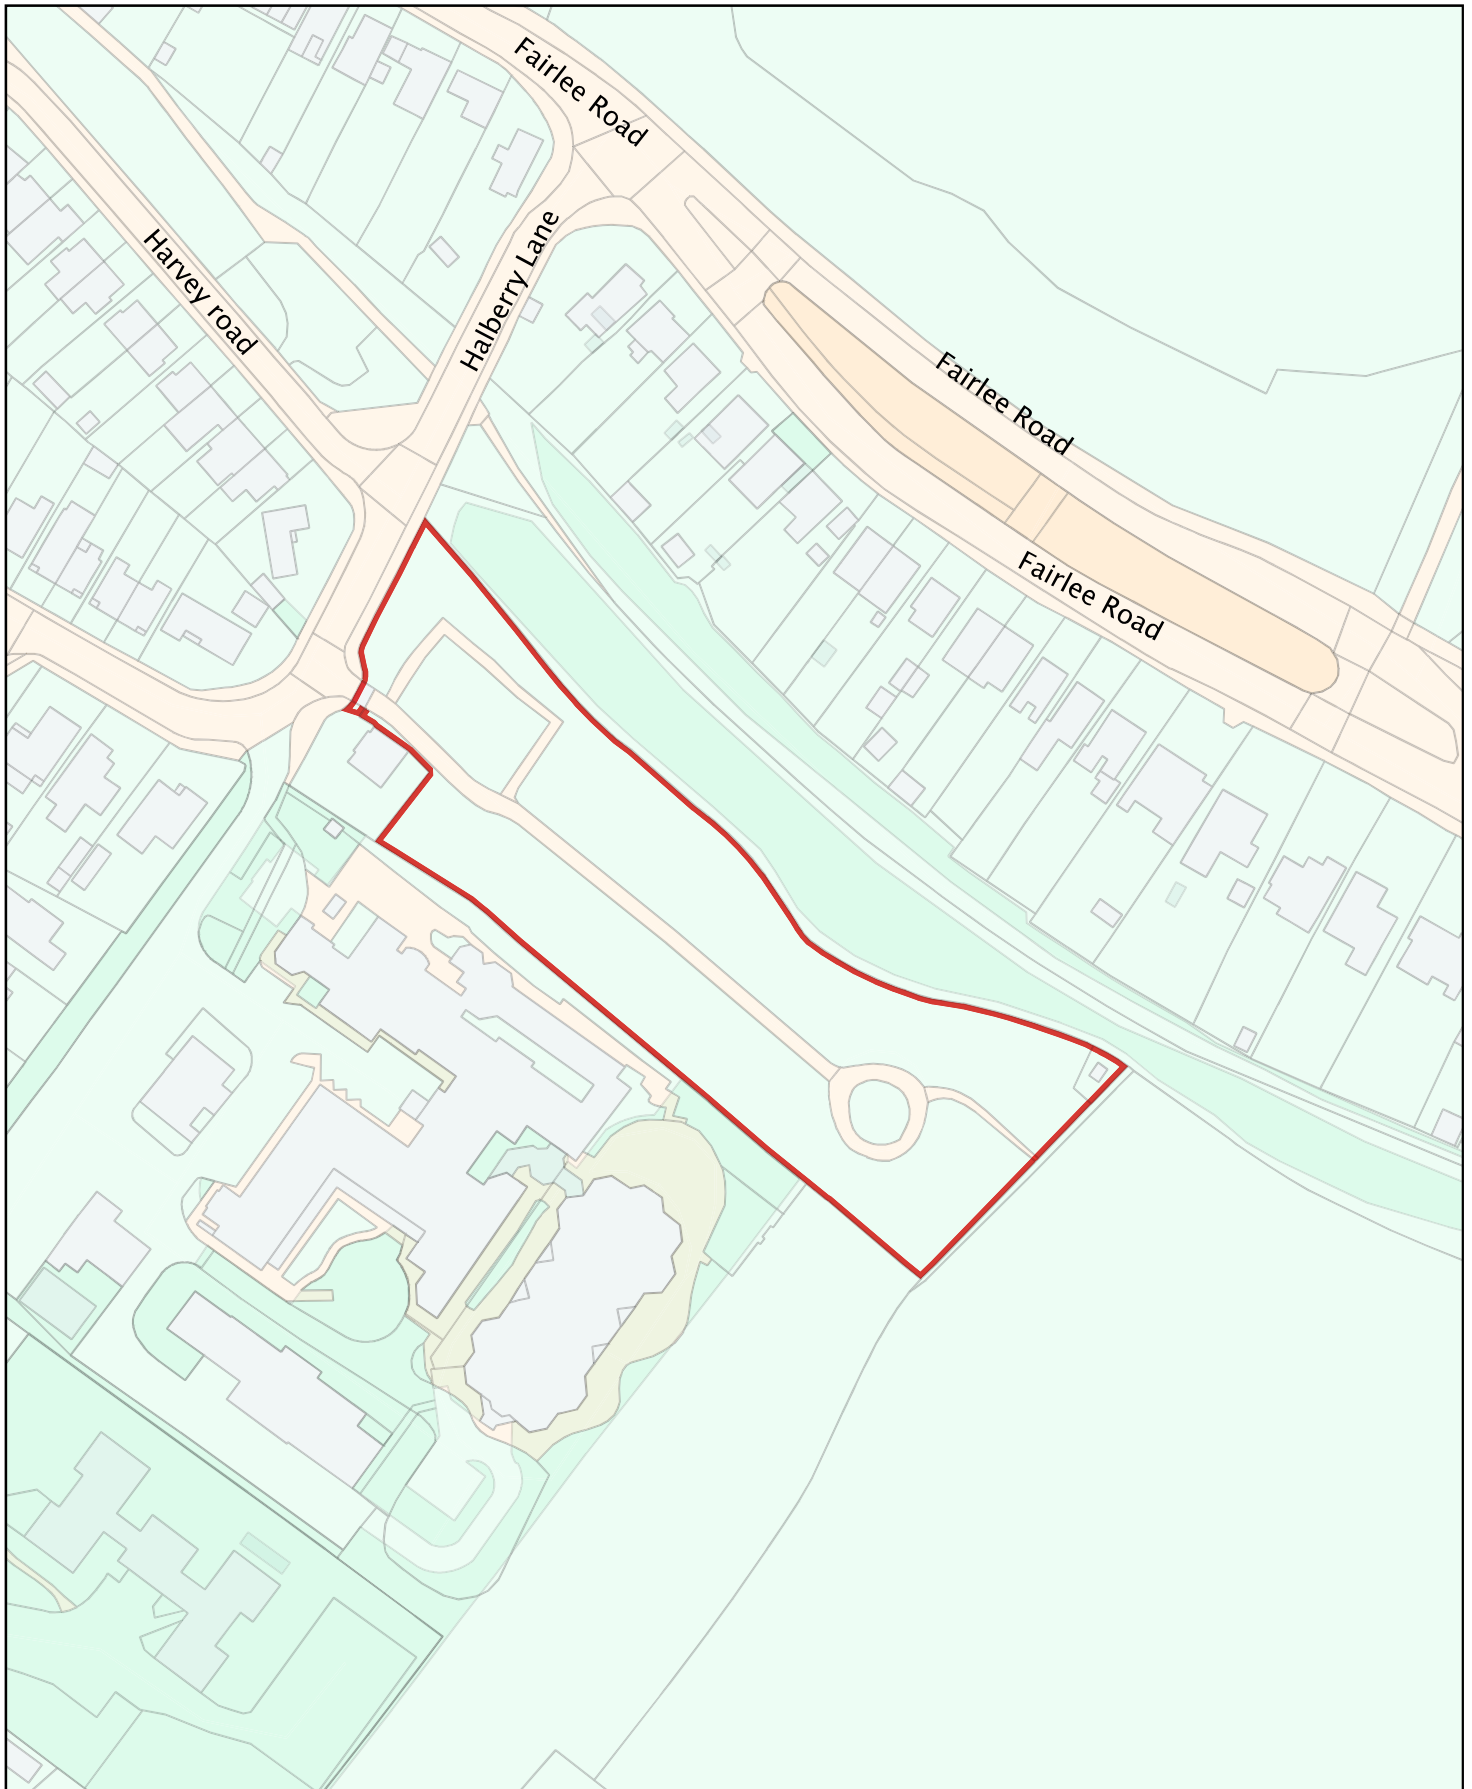

# Isle of Wight Council - Public Space Protection Order - Dogs on leads

Map Reference No. L21

## St Paul's Cemetery, Newport

(c) Crown copyright and database rights 2019 Ordnance Survey  
100019229