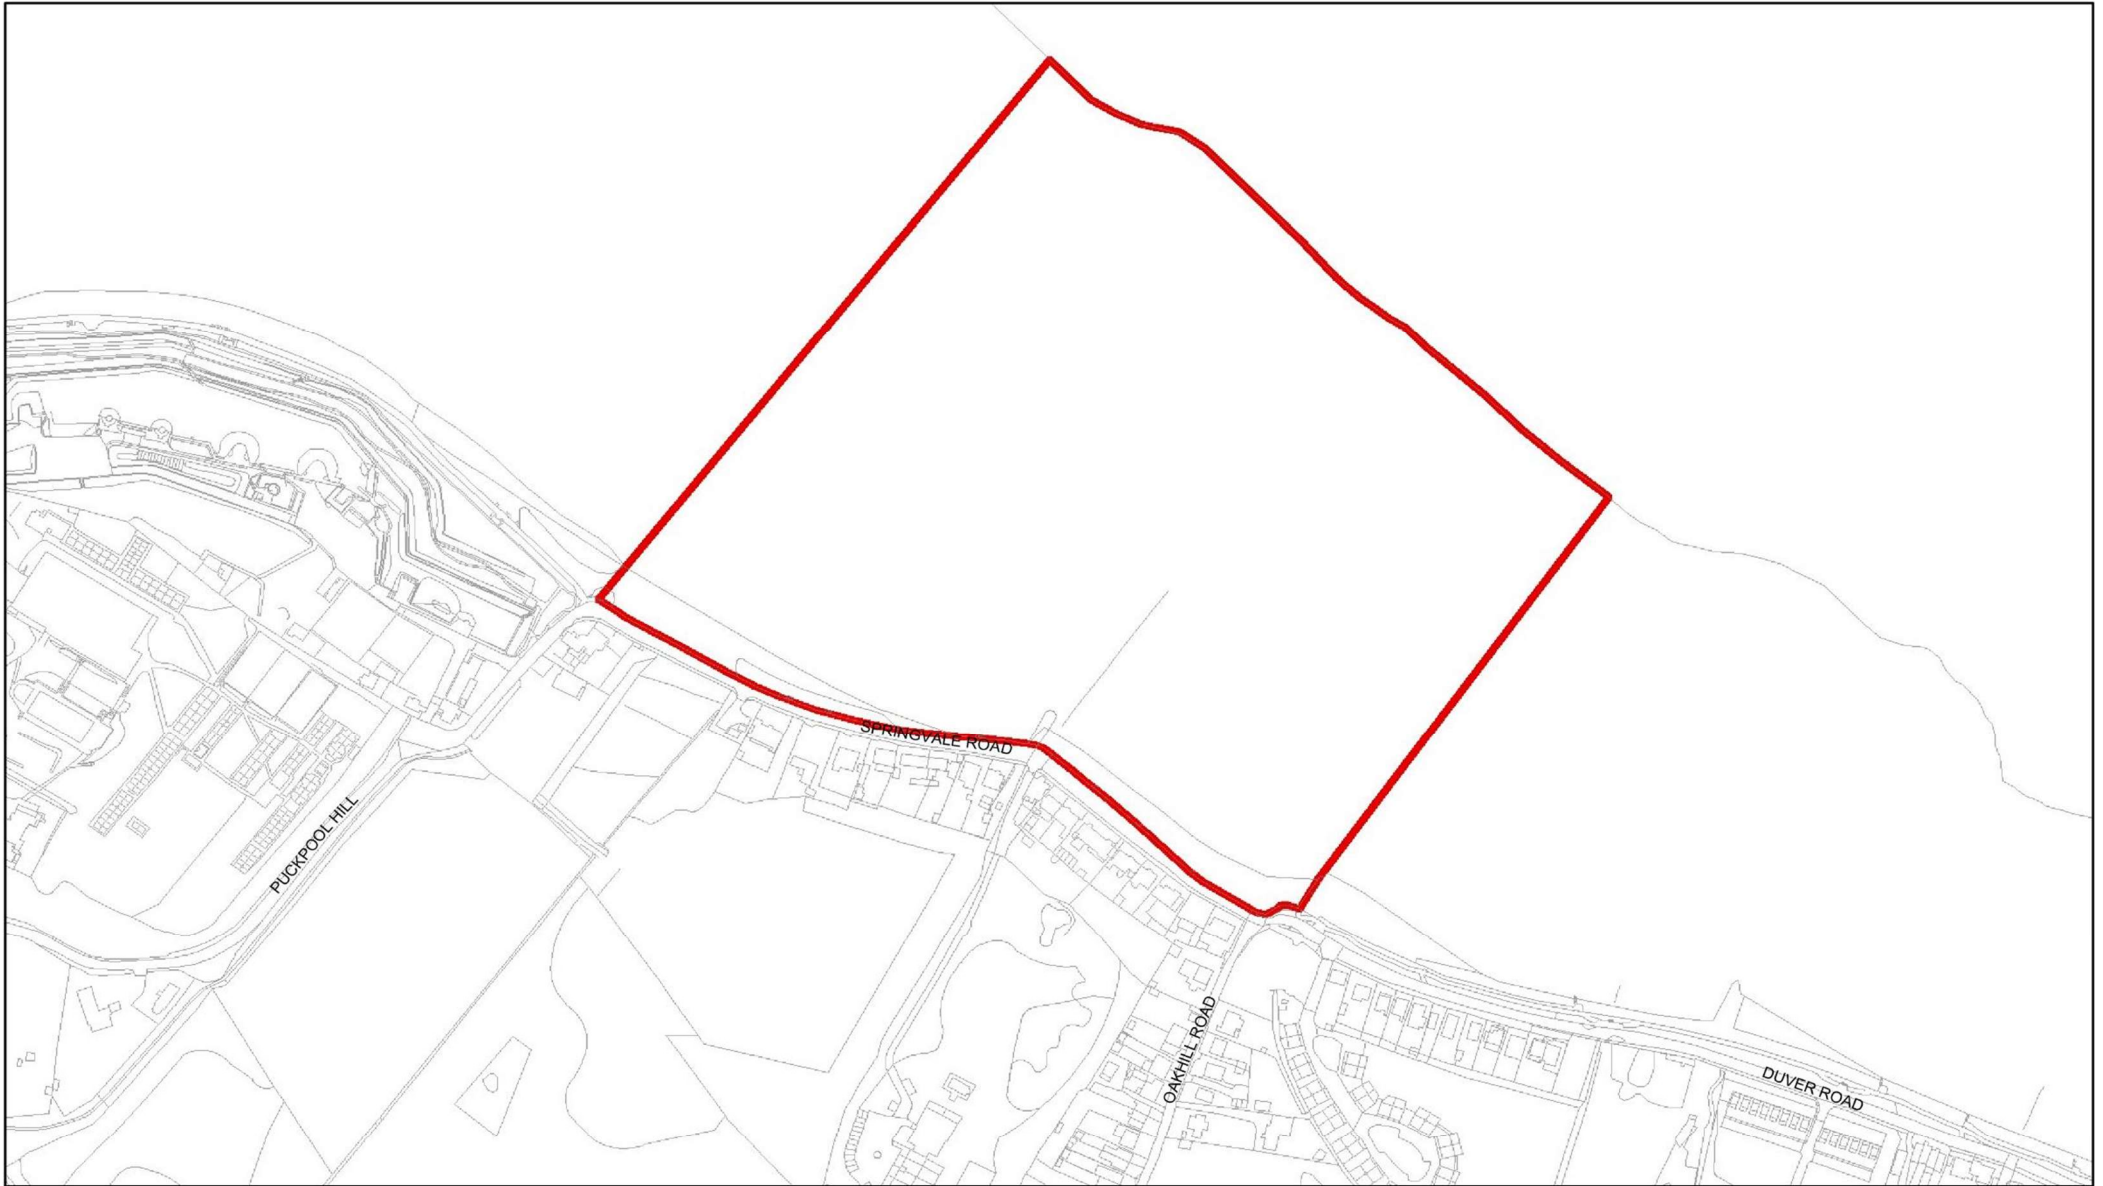

Isle of Wight Council - Public Space Protection Order

Dog Exclusion Zone - 1st May to 30th September

Map Reference No.E52

Springvale Beach Area, Seaview