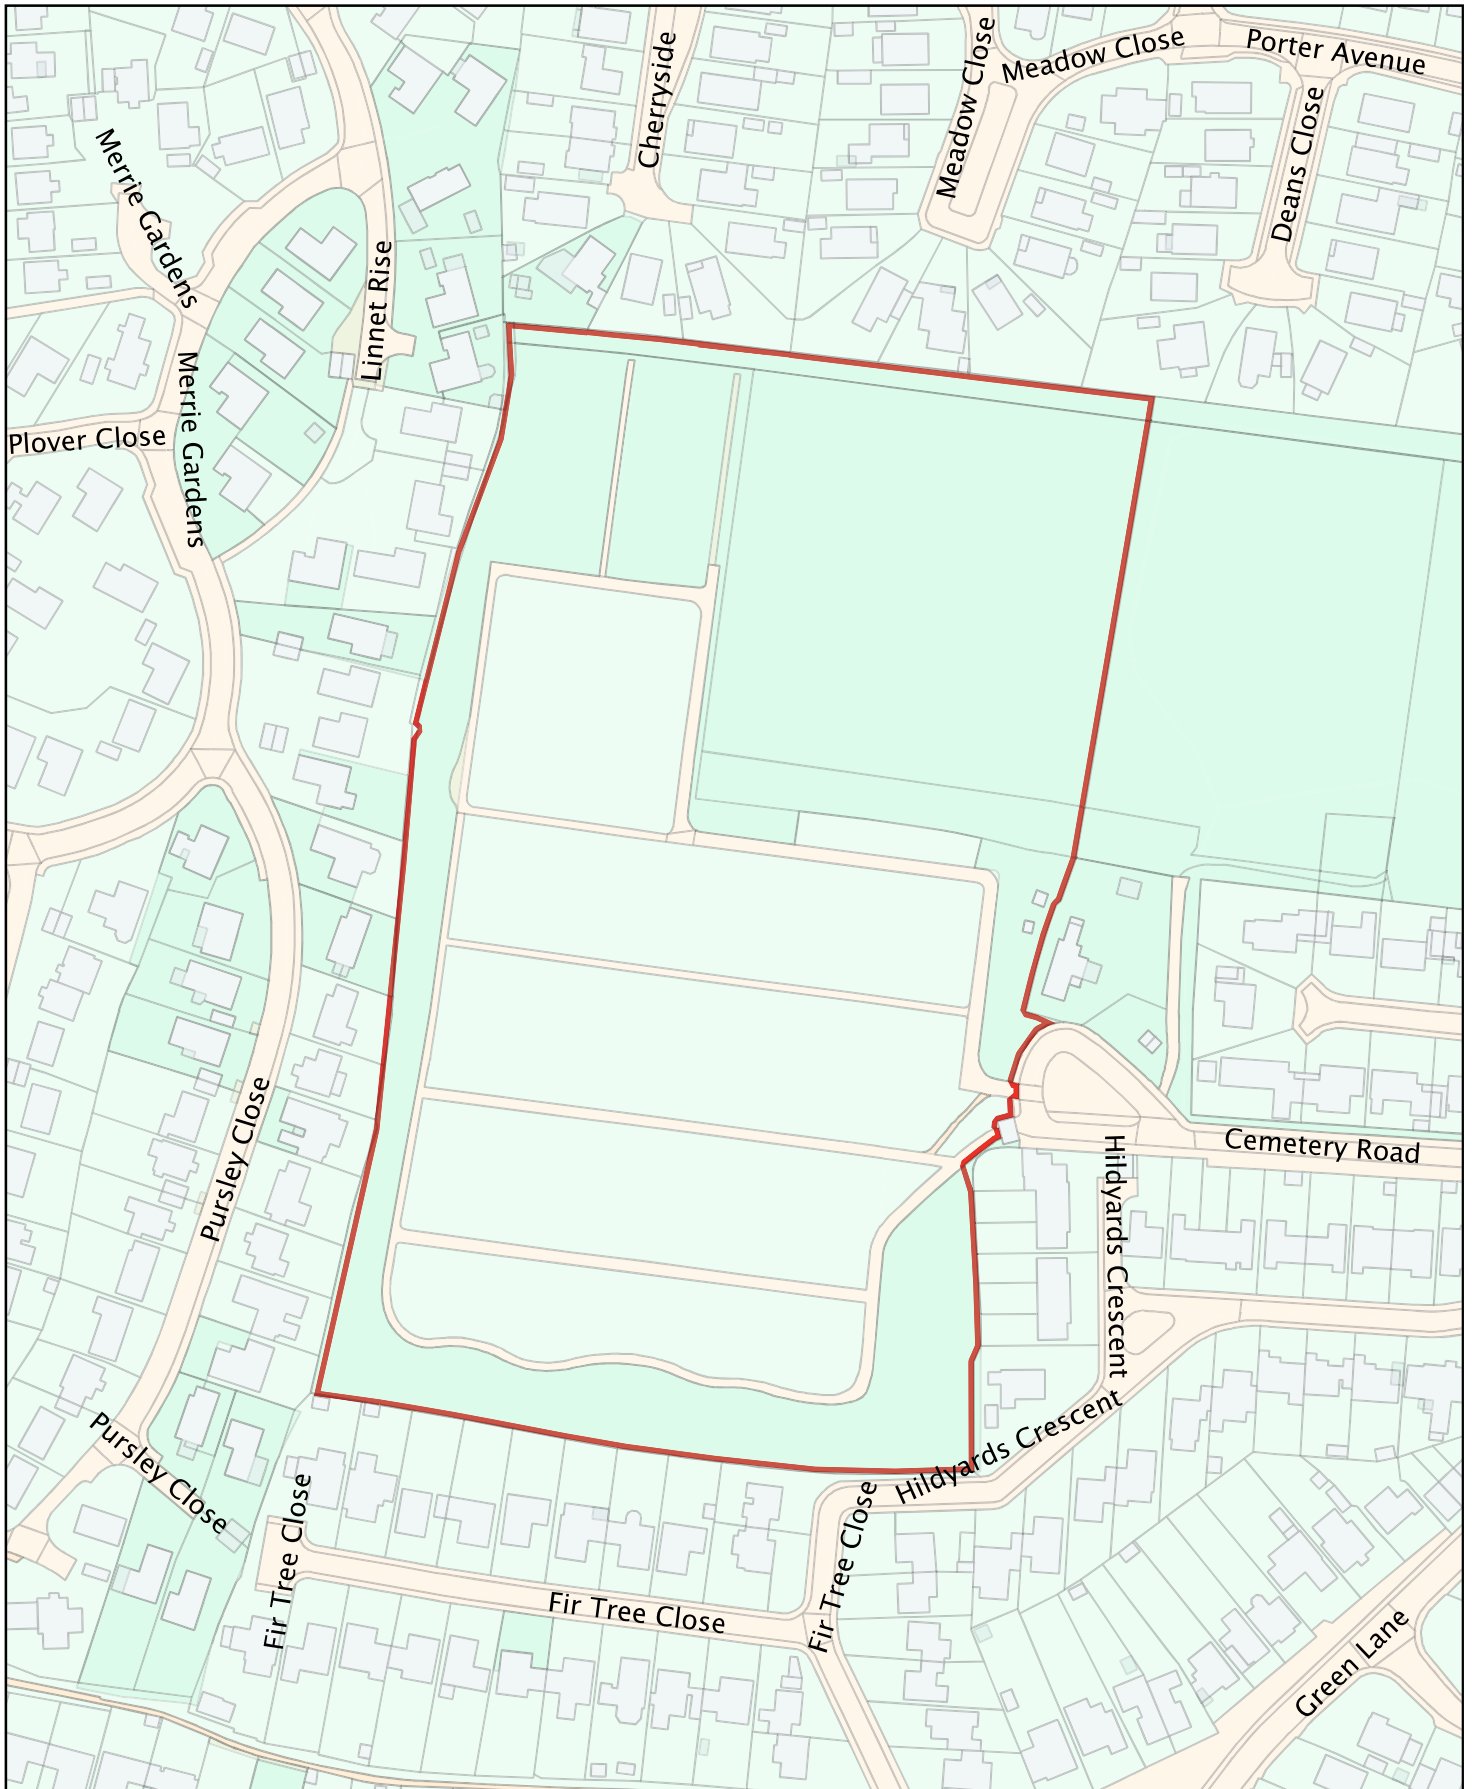

# Isle of Wight Council - Public Space Protection Order - Dogs on leads

Map Reference No. L20

## Shanklin Cemetery, Shanklin