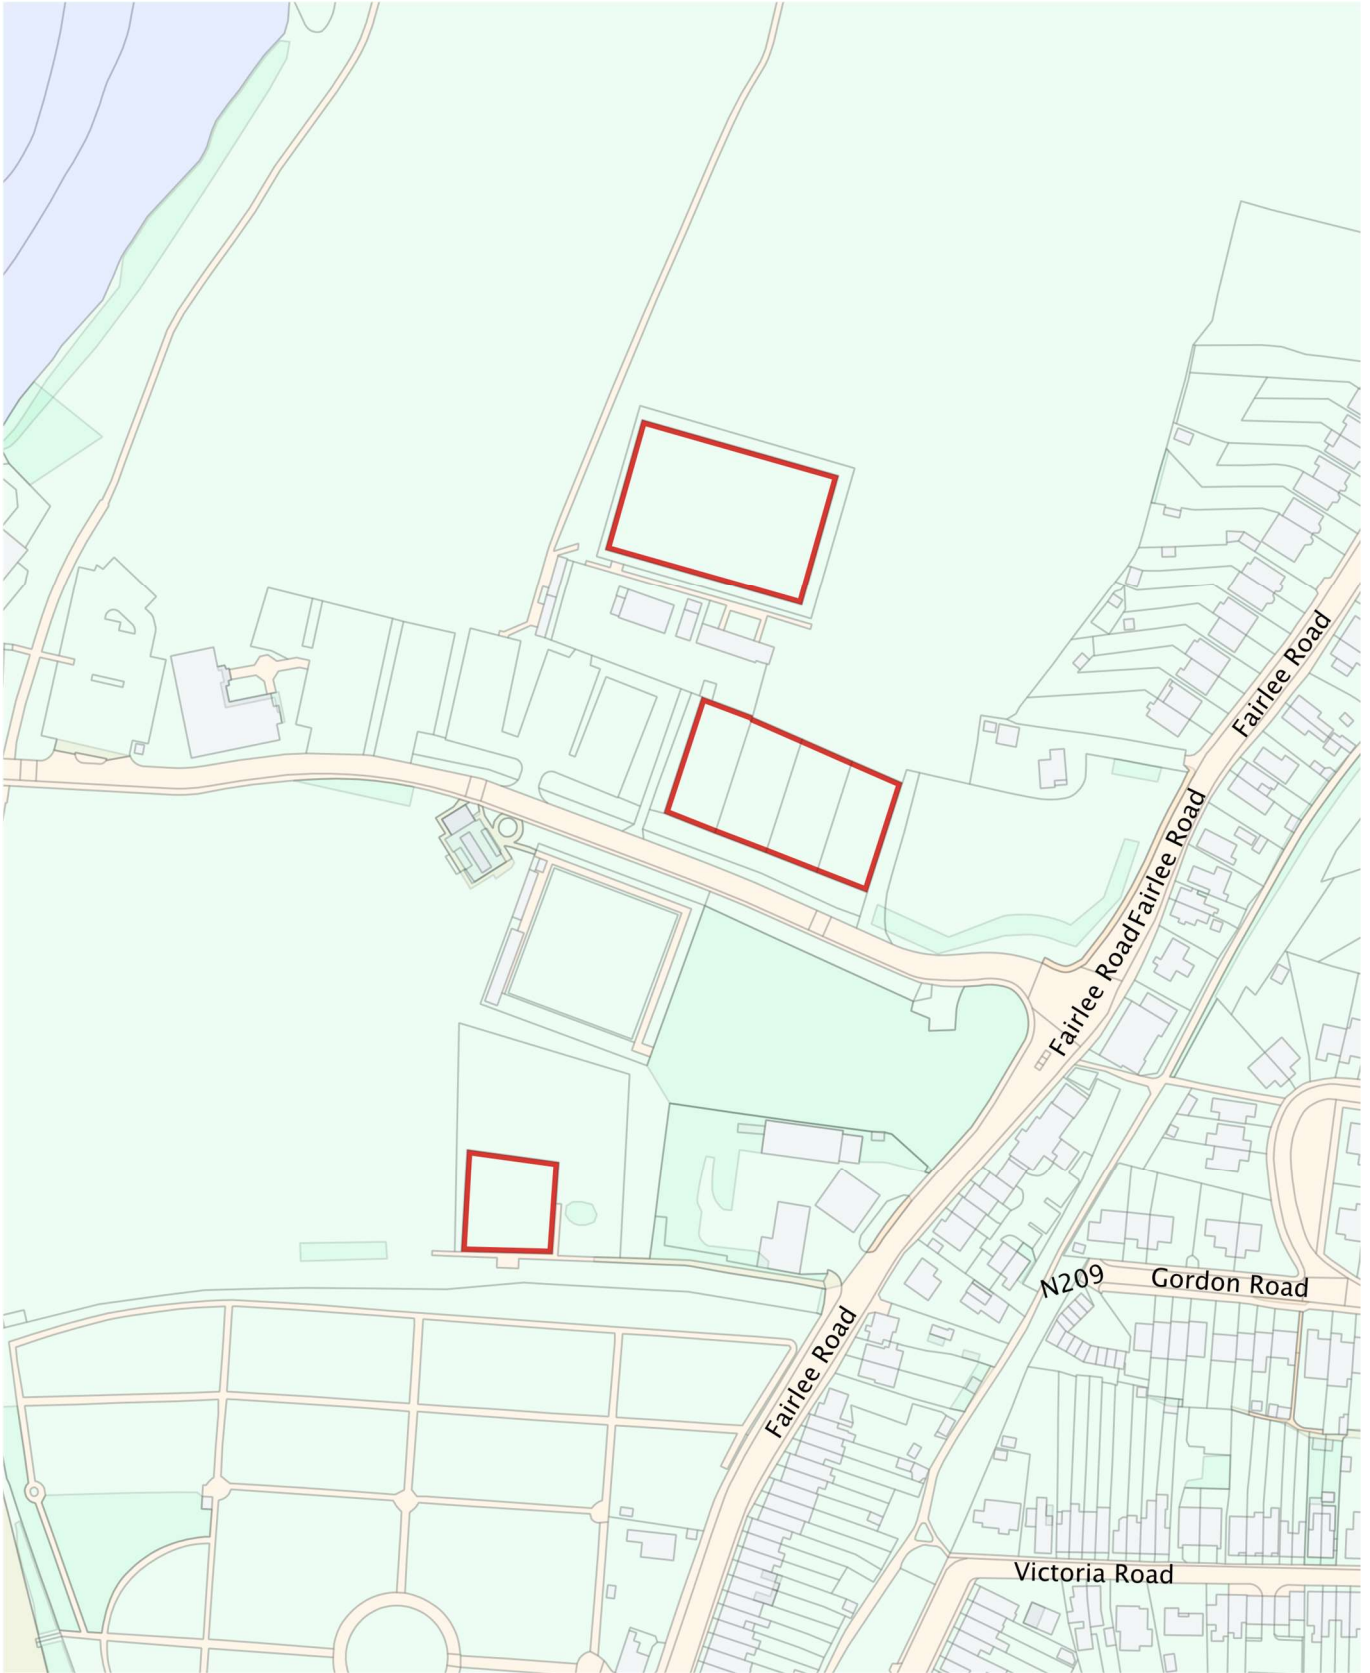

# Isle of Wight Council – Public Space Protection Order Dog Exclusion Zones

Map Reference No. E23

**Seaclose Park Playground, Tennis and  
Netball Courts, Newport**