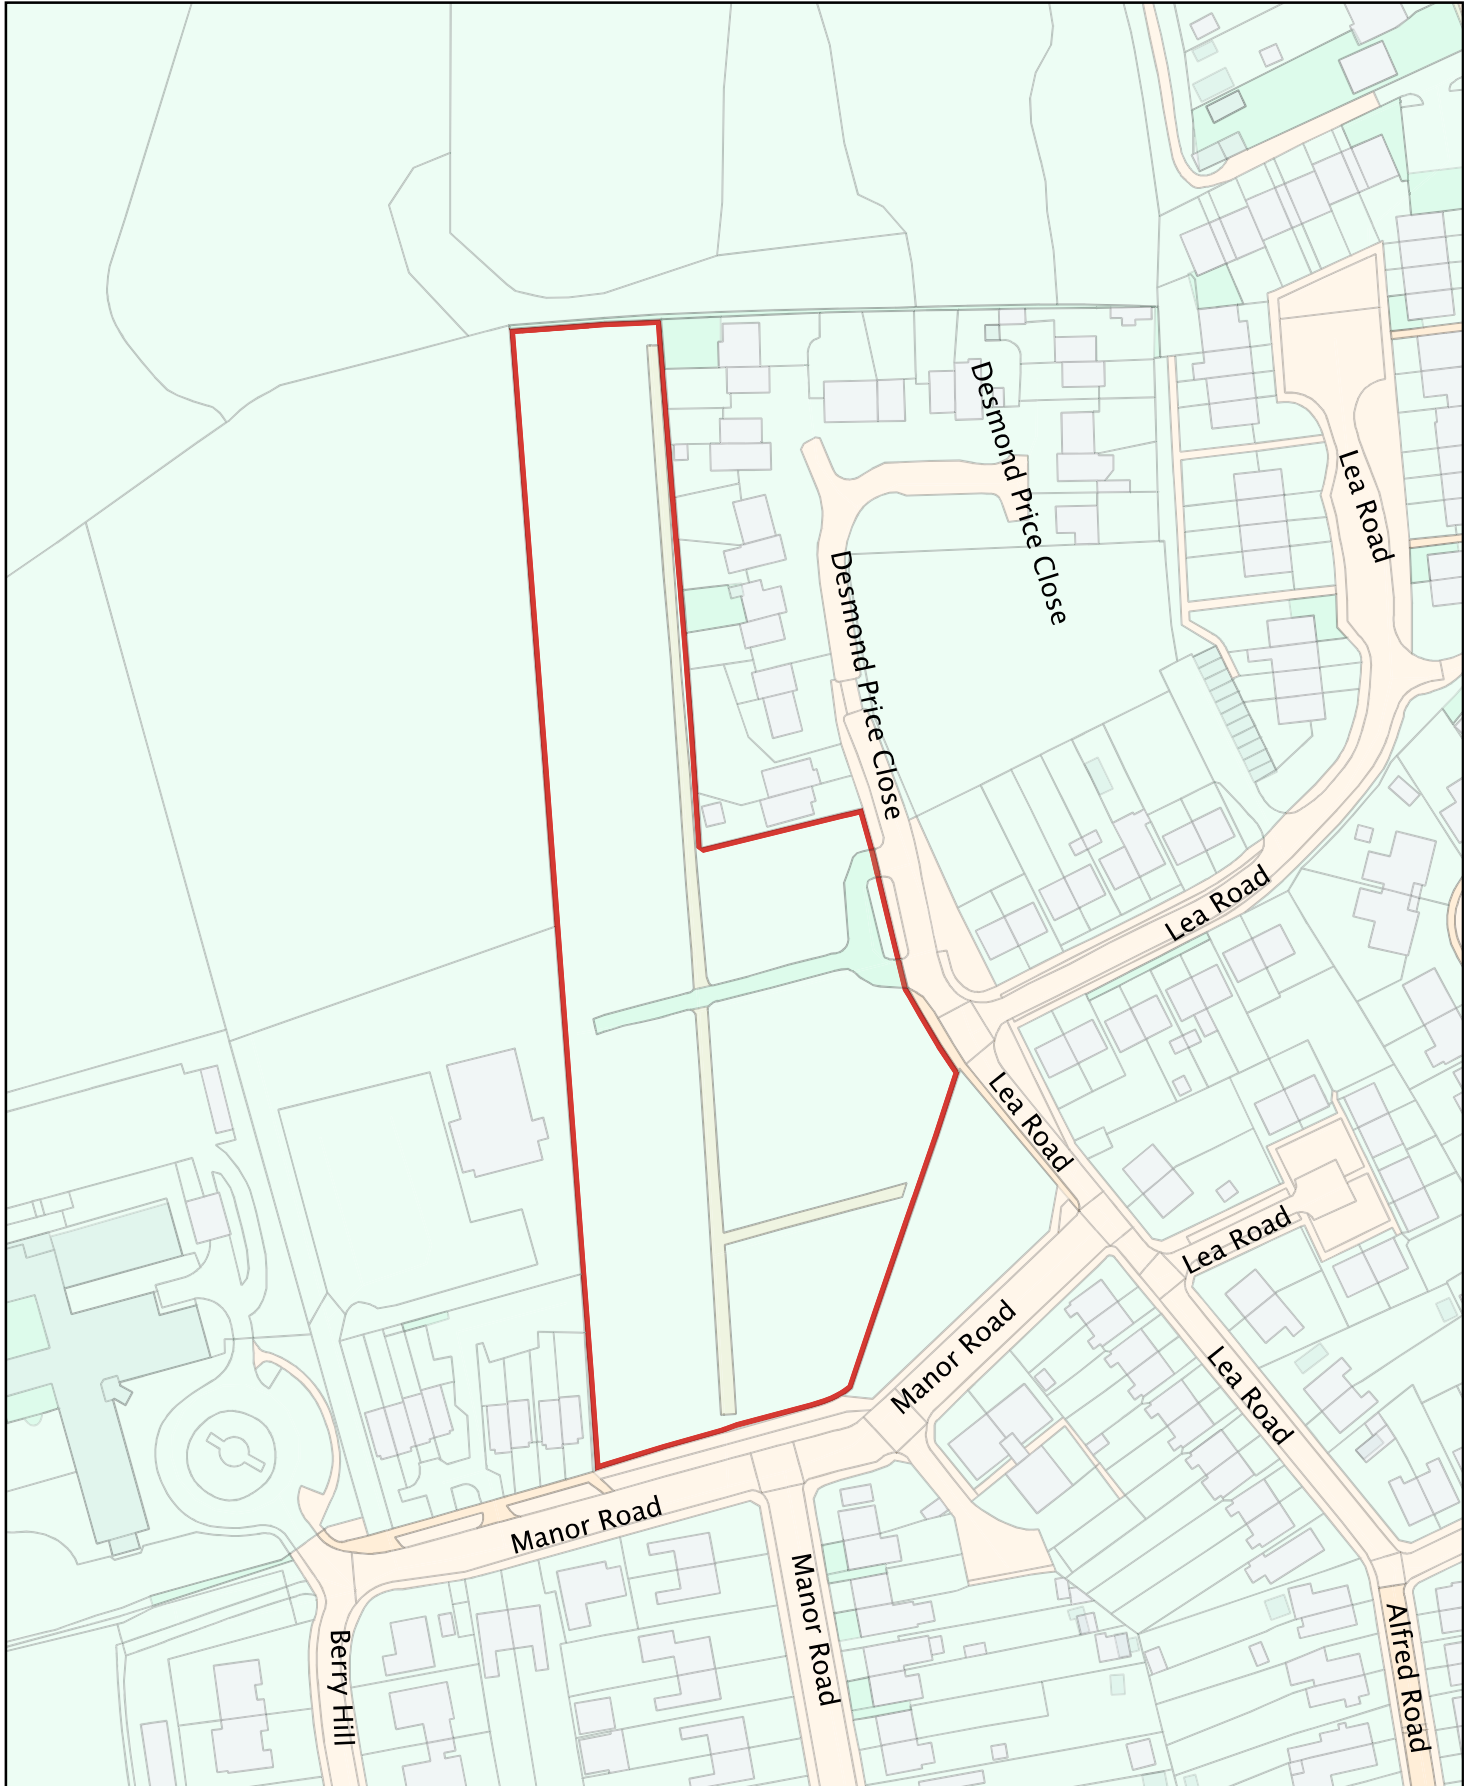

Isle of Wight Council - Public Space Protection Order - Dogs on leads

Map Reference No. L19

Sandown Cemetery, Sandown