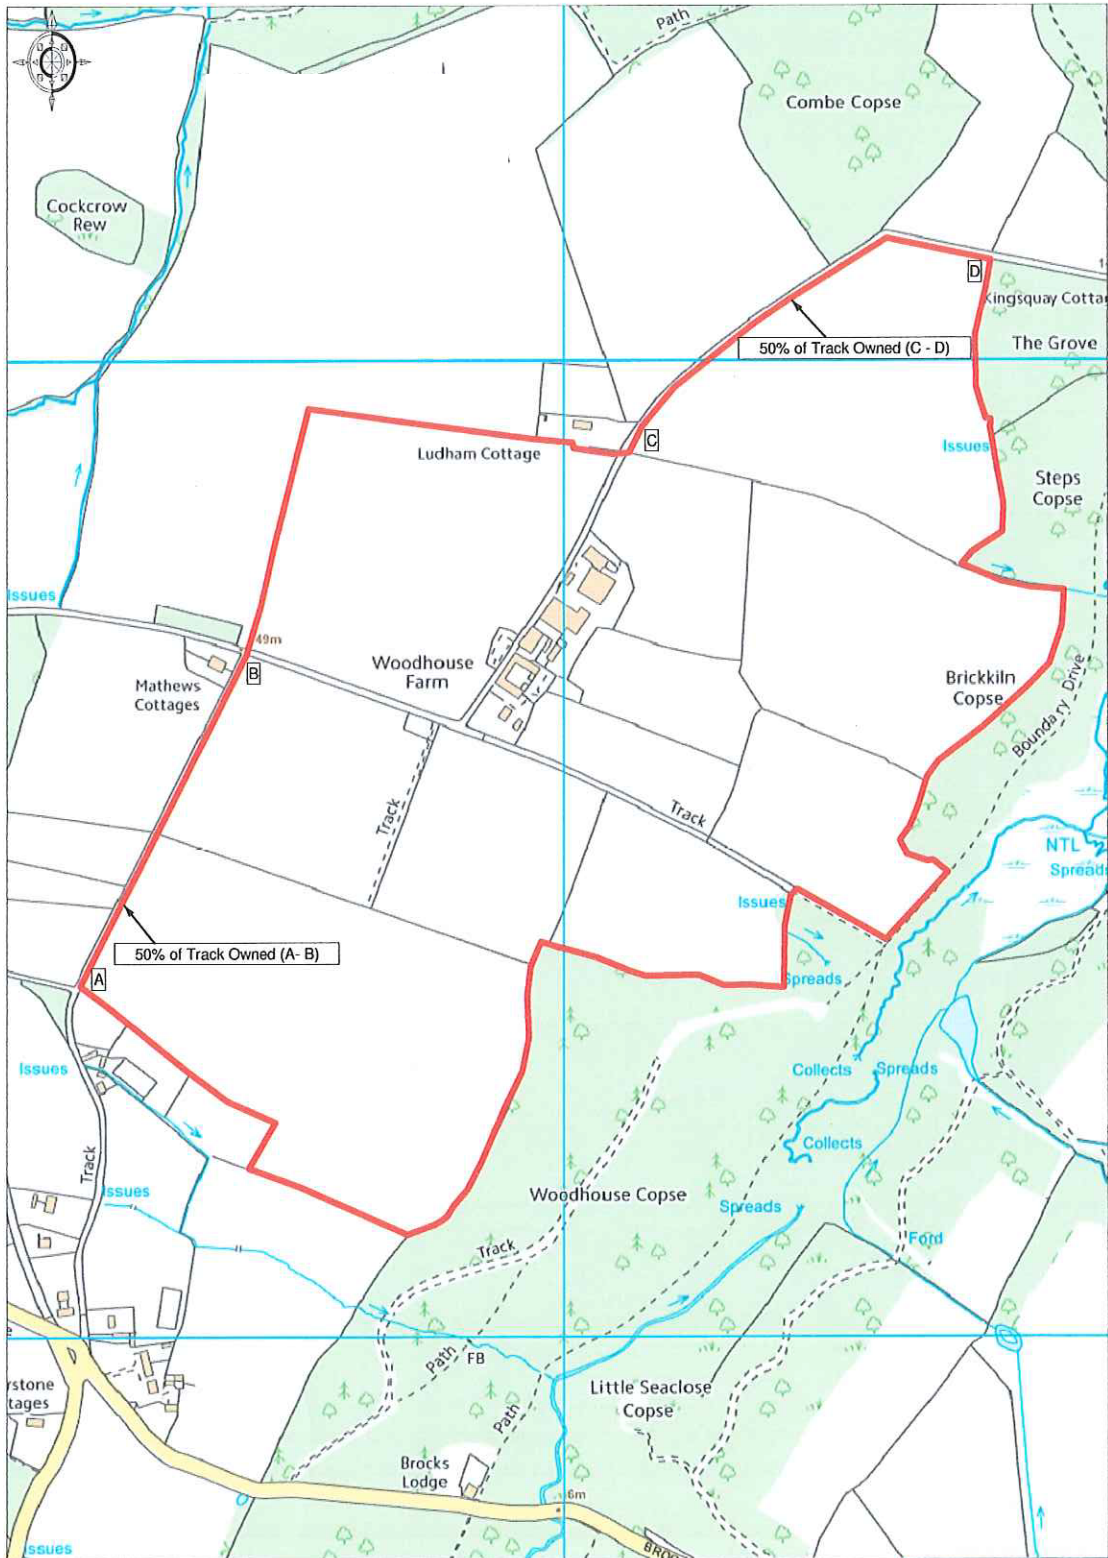

Woodhouse Farm