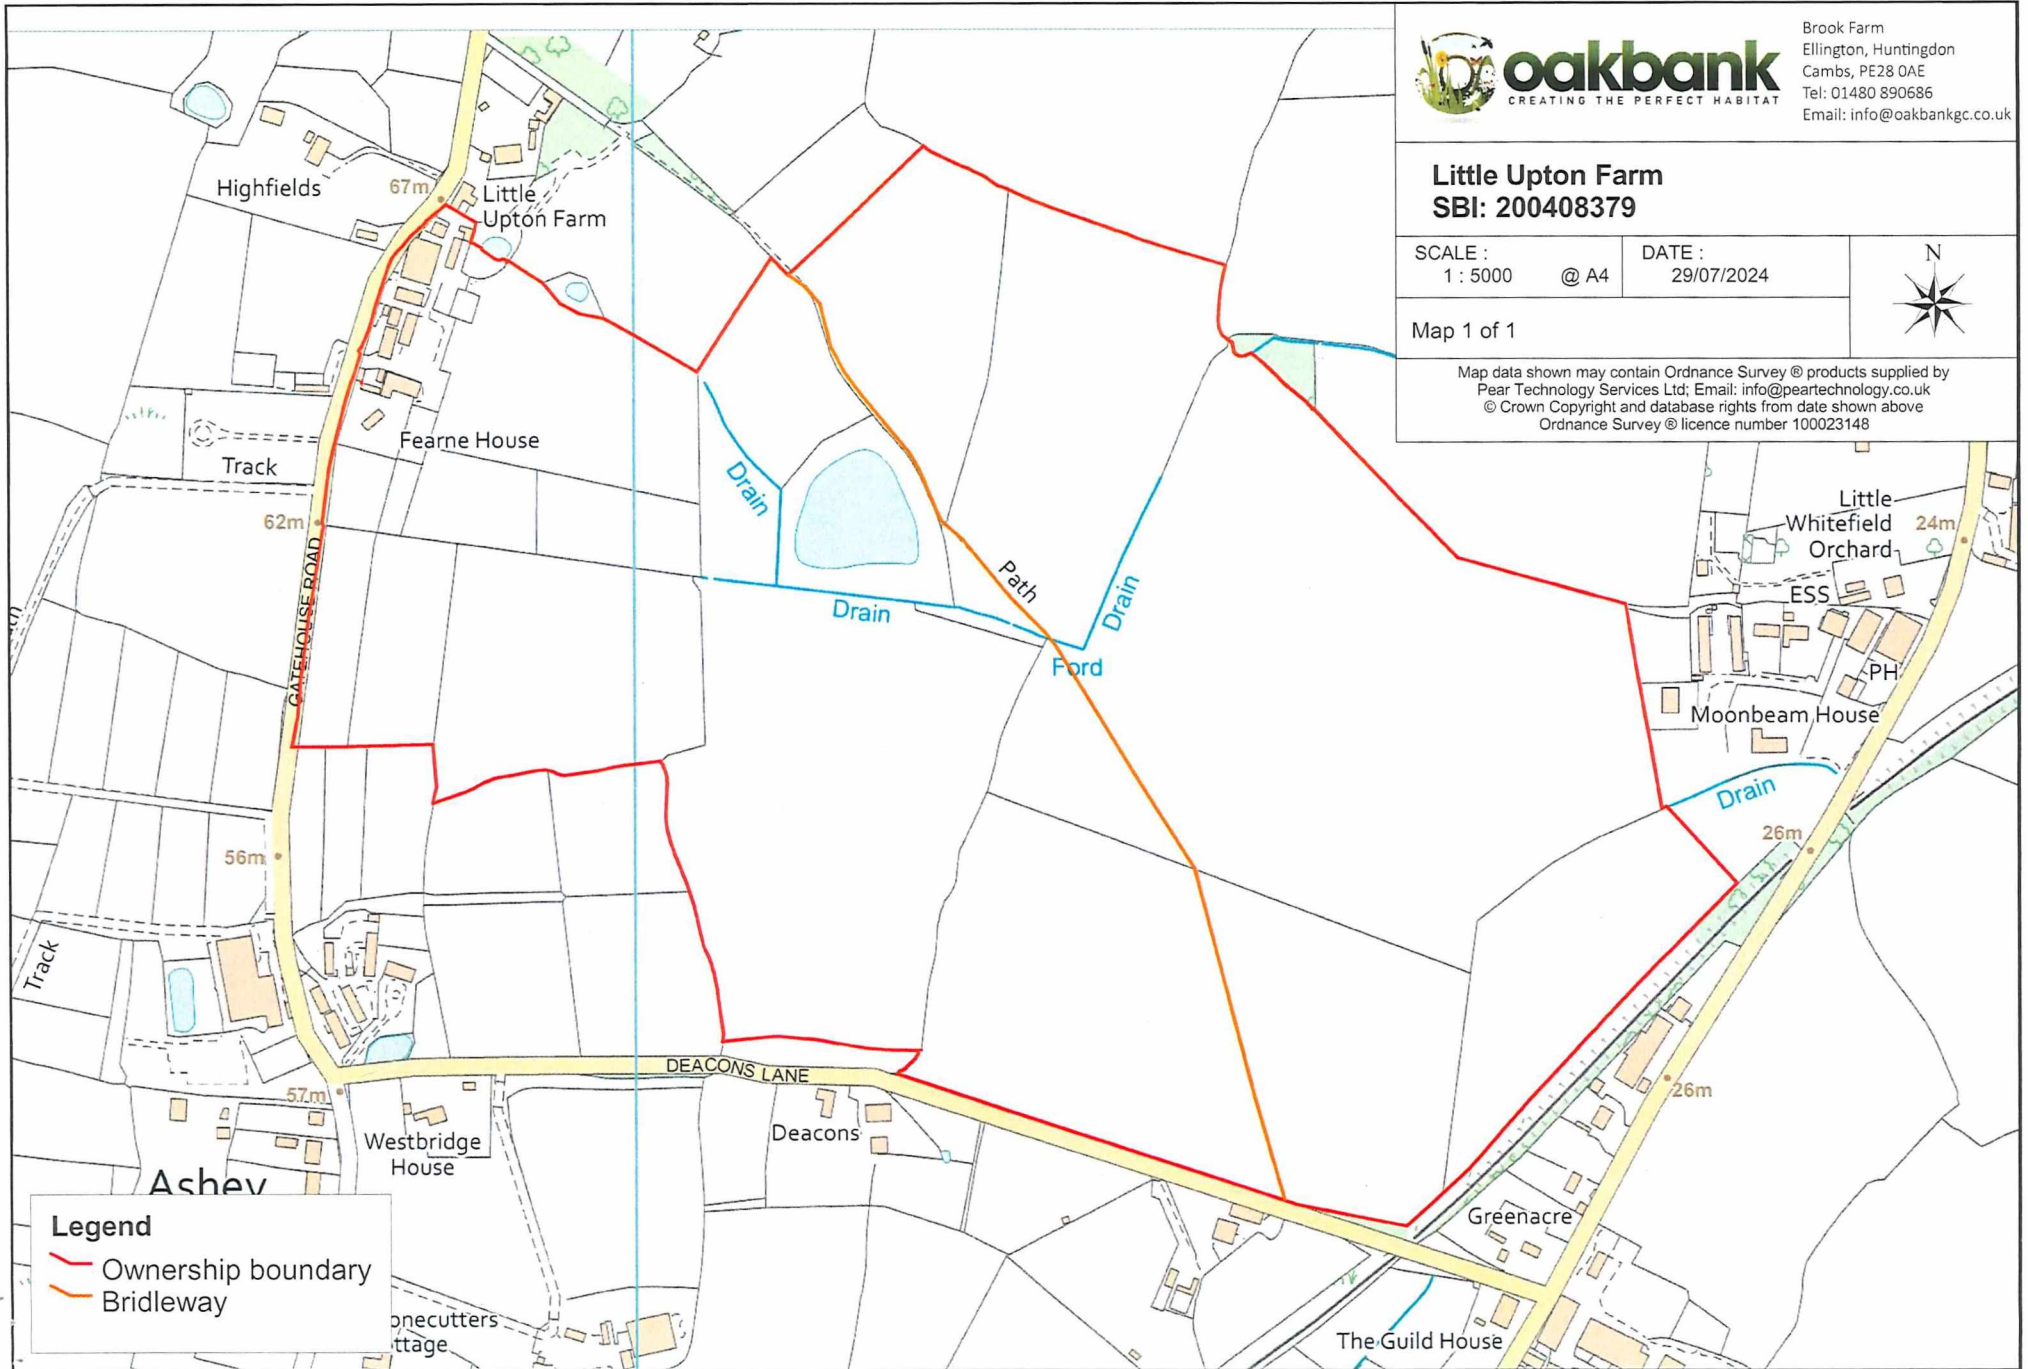

Brook Farm
 Ellington, Huntingdon
 Cambs, PE28 0AE
 Tel: 01480 890686
 Email: info@oakbankgc.co.uk

Little Upton Farm
SBI: 200408379

SCALE :
 1 : 5000 @ A4

DATE :
 29/07/2024

Map 1 of 1

Map data shown may contain Ordnance Survey © products supplied by
 Pear Technology Services Ltd; Email: info@peartechology.co.uk
 © Crown Copyright and database rights from date shown above
 Ordnance Survey © licence number 10023148

Legend

- Ownership boundary
- Bridleway