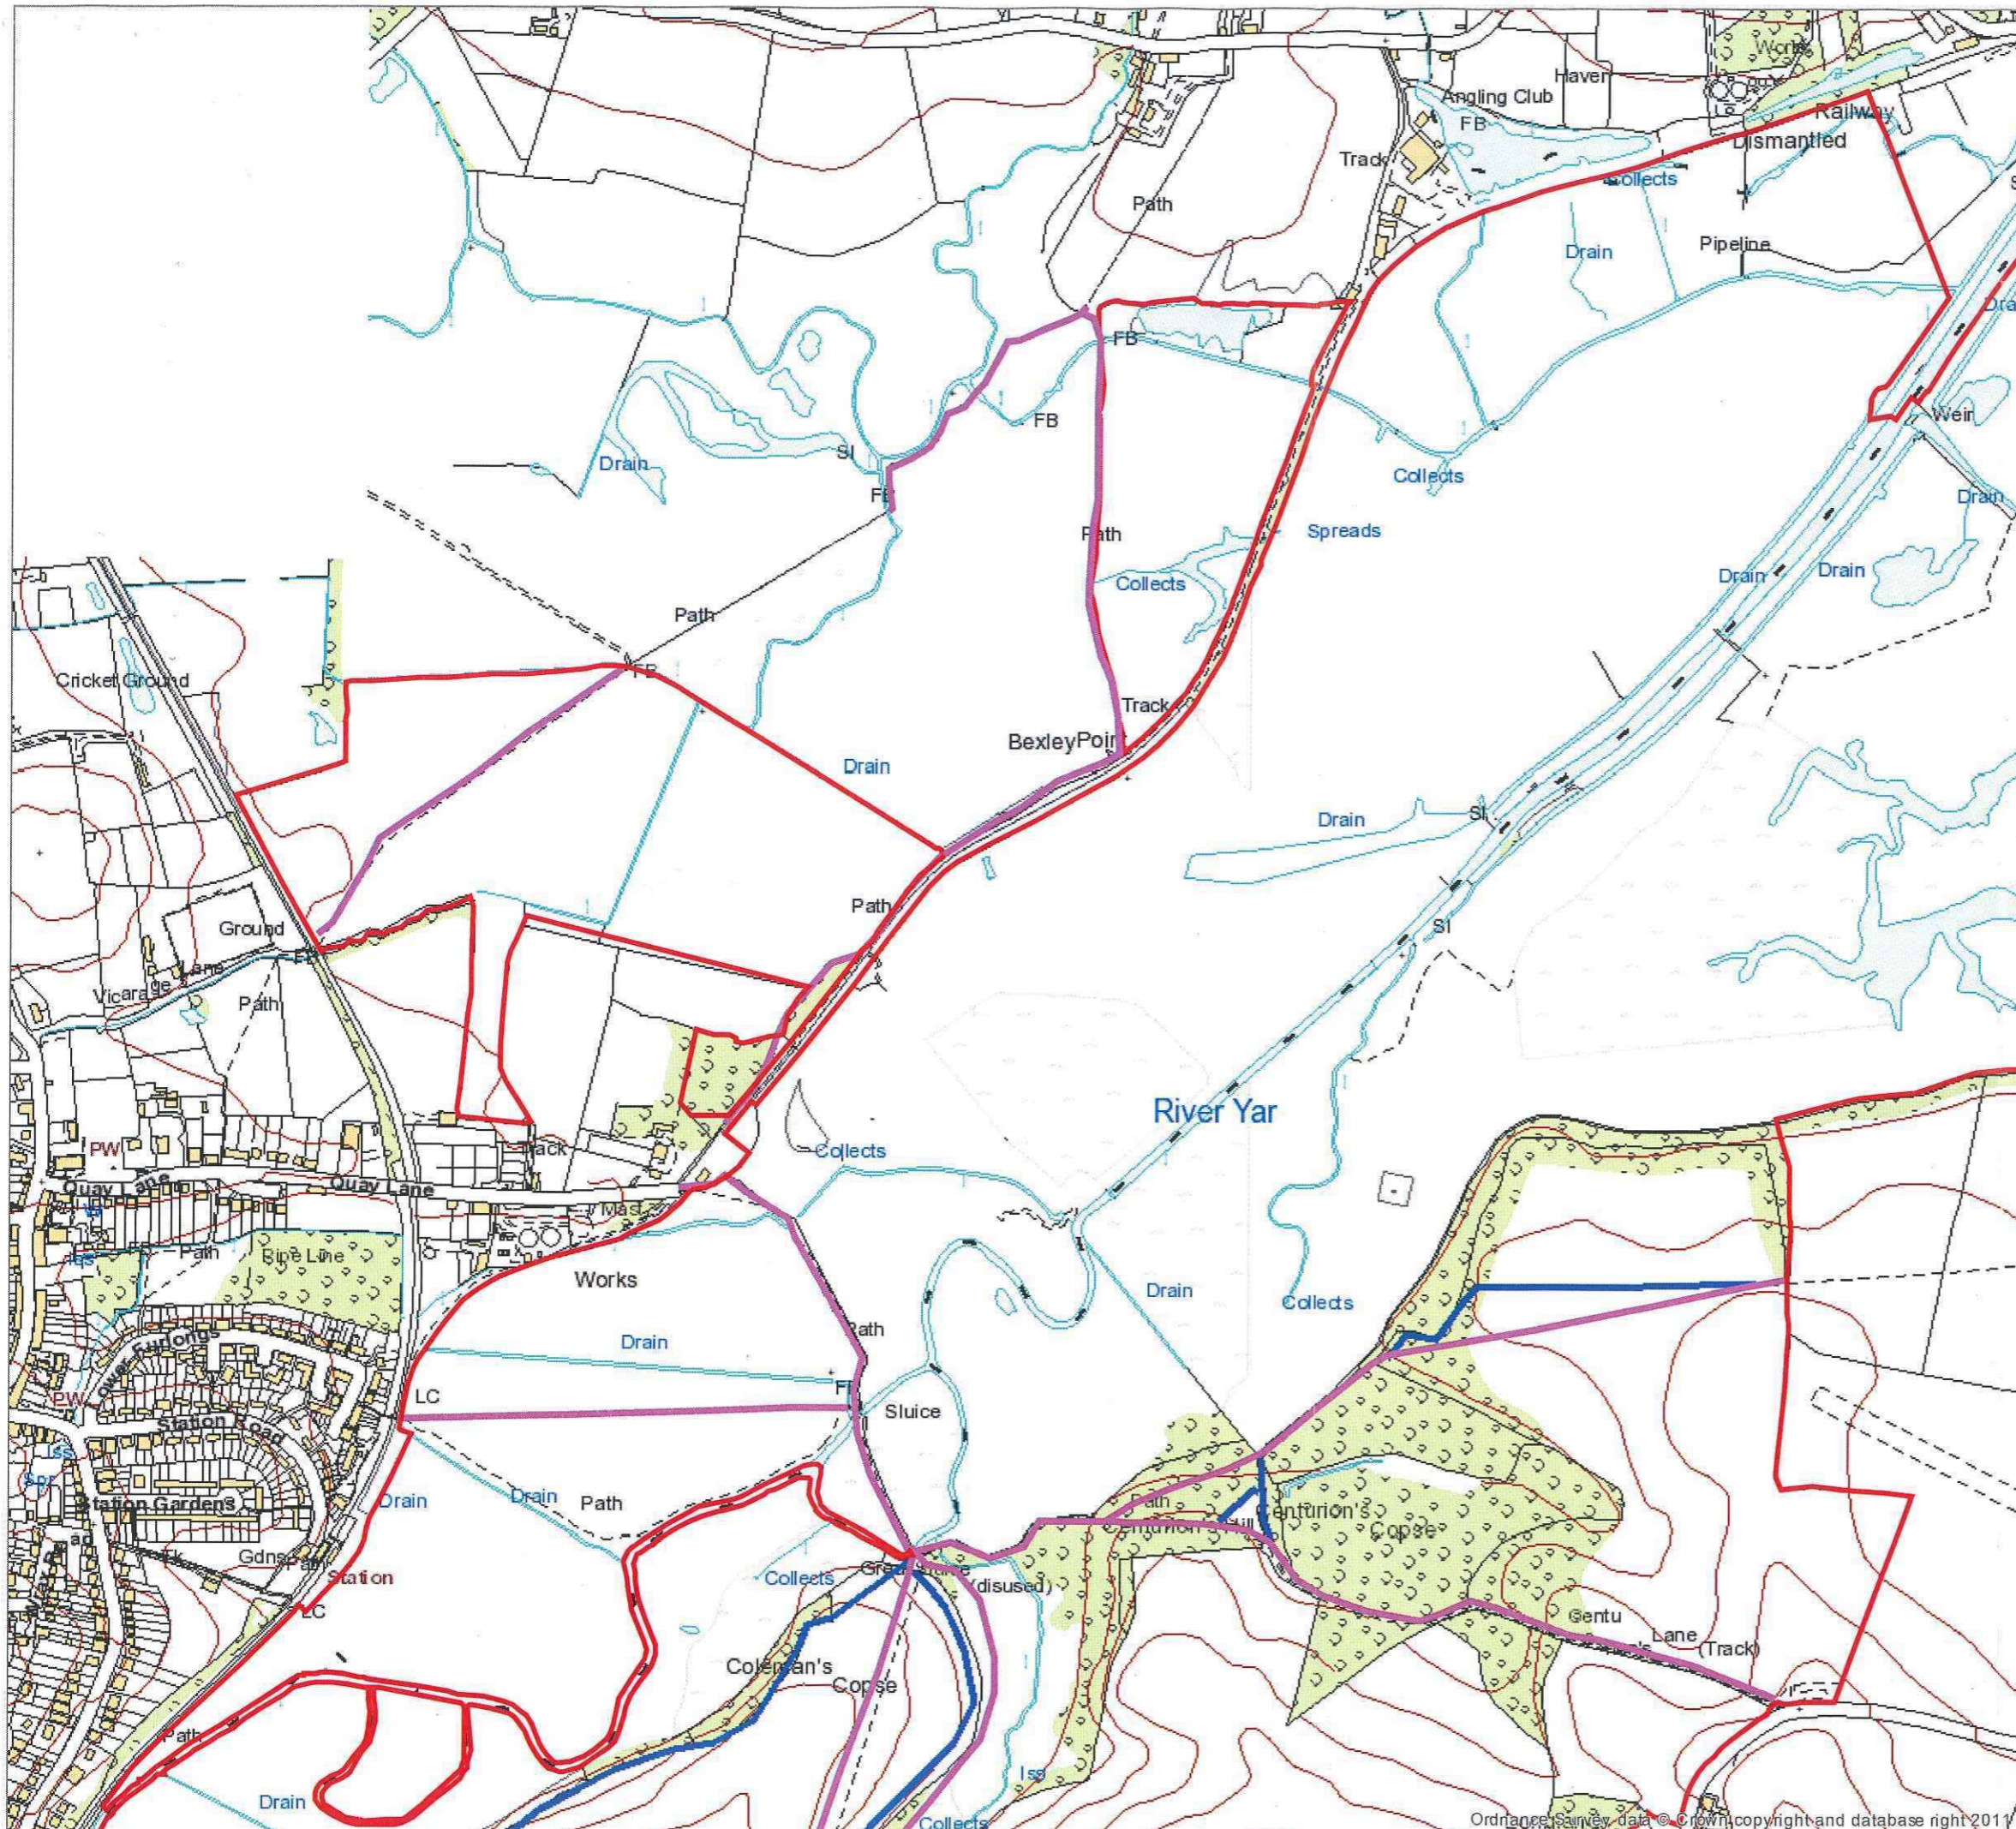

Map2 S31 (6) highways Act Deposit Map - Brading Marshes - Centre

Legend:

- Great Marsh @ 16.51 ha
- Field 2+ @ 4.65 ha
- Great Marsh - Public footpath
- RSPB Reserves- Definitive List (UK) (polygons)
- Public Footpath
- Permissive Path

Acknowledgements & Notes:

Created by: RSPB  
 © Crown Copyright. All rights reserved. RSPB licence 100021787 © Crown Copyright. RSPB Permit Number: 60271.

Map scale = 1:7,226

Date printed: 22/01/2019

Map 2 S31(6) Highways Act Deposit Map - Brading Marshes - Centre

Map scale = 1:7,335

Date printed: 10/01/2019

Ordnance Survey data © Crown copyright and database right 2011

Map 3 S31(6) Highways Act Deposit Map -  
Brading Marshes - South

Legend:

- RSPB Reserves- Definitive List (UK) (polygons)
- Public Footpath
- Permissive Path

Acknowledgements & Notes:

Created by: RSPB  
 © Crown Copyright. All rights reserved. RSPB licence 100021787 © Crown Copyright,  
 RSPB Permt Number: 60271.

Map scale = 1:8,256

Date printed: 10/01/2019