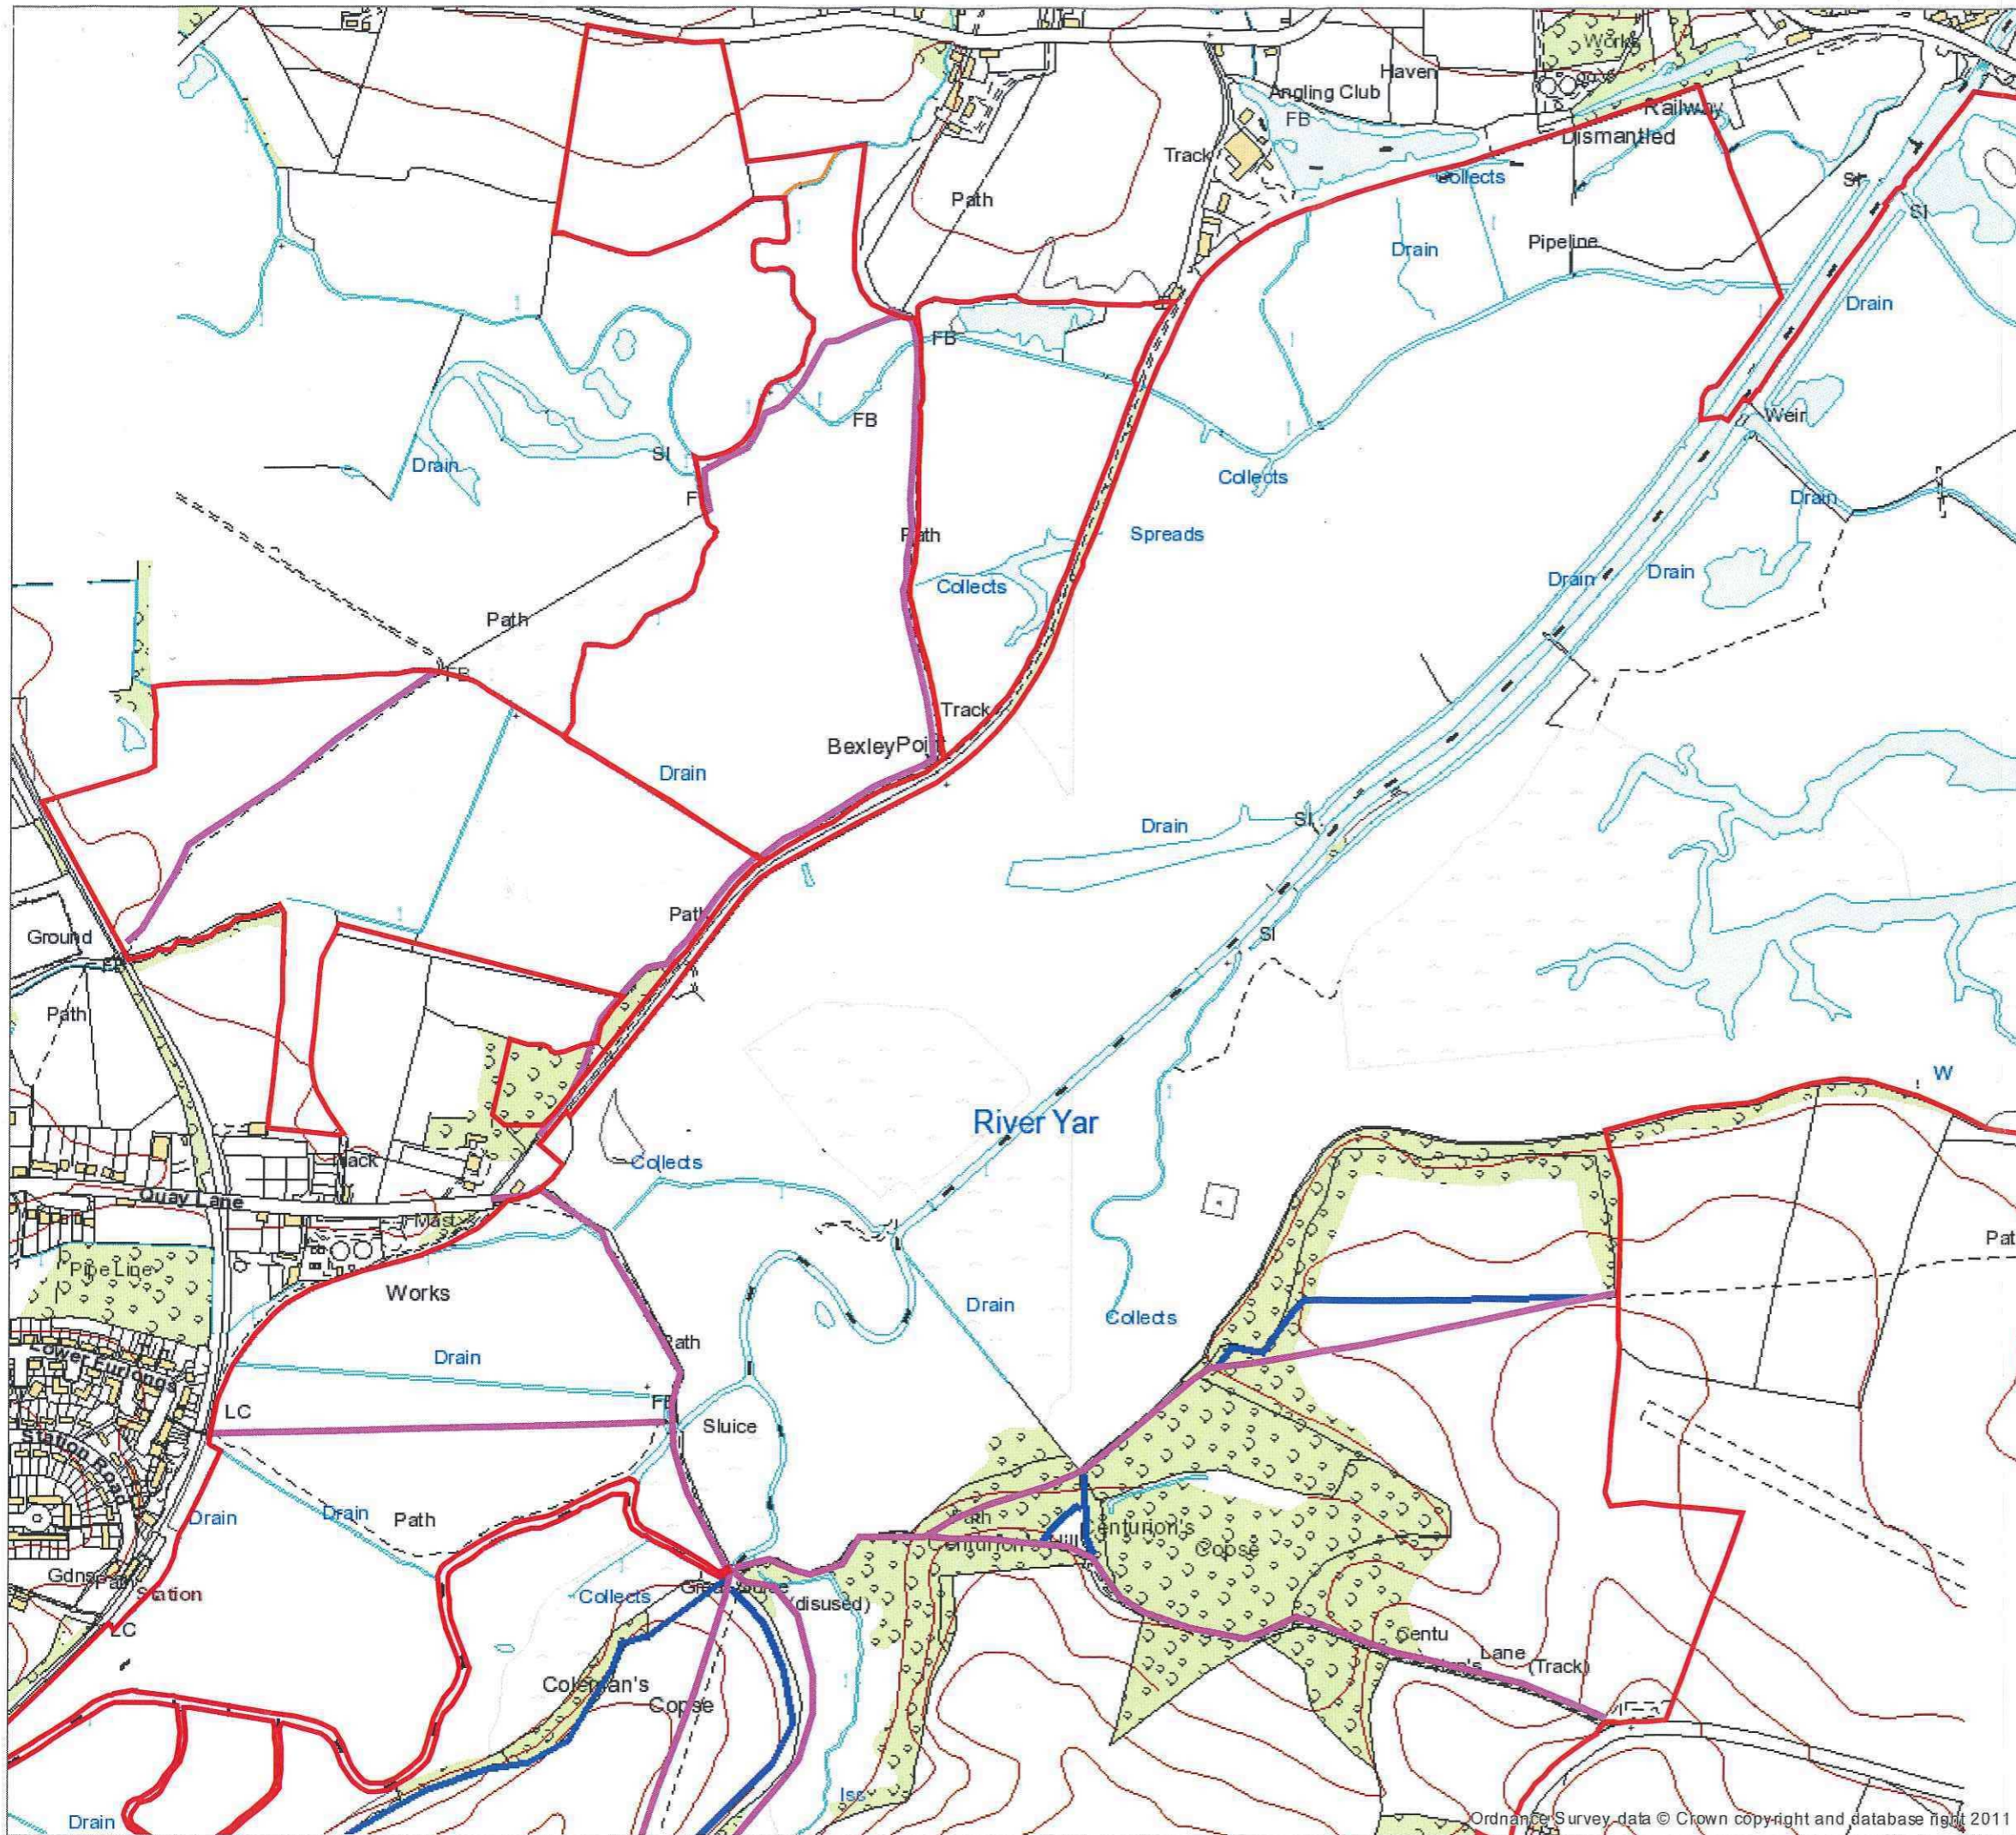

Map2 S31 (6) highways Act Deposit Map - Brading Marshes - Centre

Legend:

- Great Marsh @ 16.51 ha
- Field 2+ @ 4.65 ha
- Great Marsh - Public footpath
- RSPB Reserves- Definitive List (UK) (polygons)
- Public Footpath
- Permissive Path

Acknowledgements & Notes:

Created by: RSPB  
 © Crown Copyright. All rights reserved. RSPB licence 100021787 © Crown Copyright. RSPB Permit Number: 60271.

Map scale = 1:7,226

Date printed: 22/01/2019

Map 2 S31(6) Highways Act Deposit Map - Brading Marshes - Centre

Map scale = 1:7,335

Date printed: 10/01/2019

Ordnance Survey data © Crown copyright and database right 2011

Map 3 S31(6) Highways Act Deposit Map -  
Brading Marshes - South

Legend:

- RSPB Reserves- Definitive List (UK) (polygons)
- Public Footpath
- Permissive Path

Acknowledgements & Notes:

Created by: RSPB  
 © Crown Copyright. All rights reserved. RSPB licence 100021787 © Crown Copyright,  
 RSPB Permt Number: 60271.

Map scale = 1:8,256

Date printed: 10/01/2019