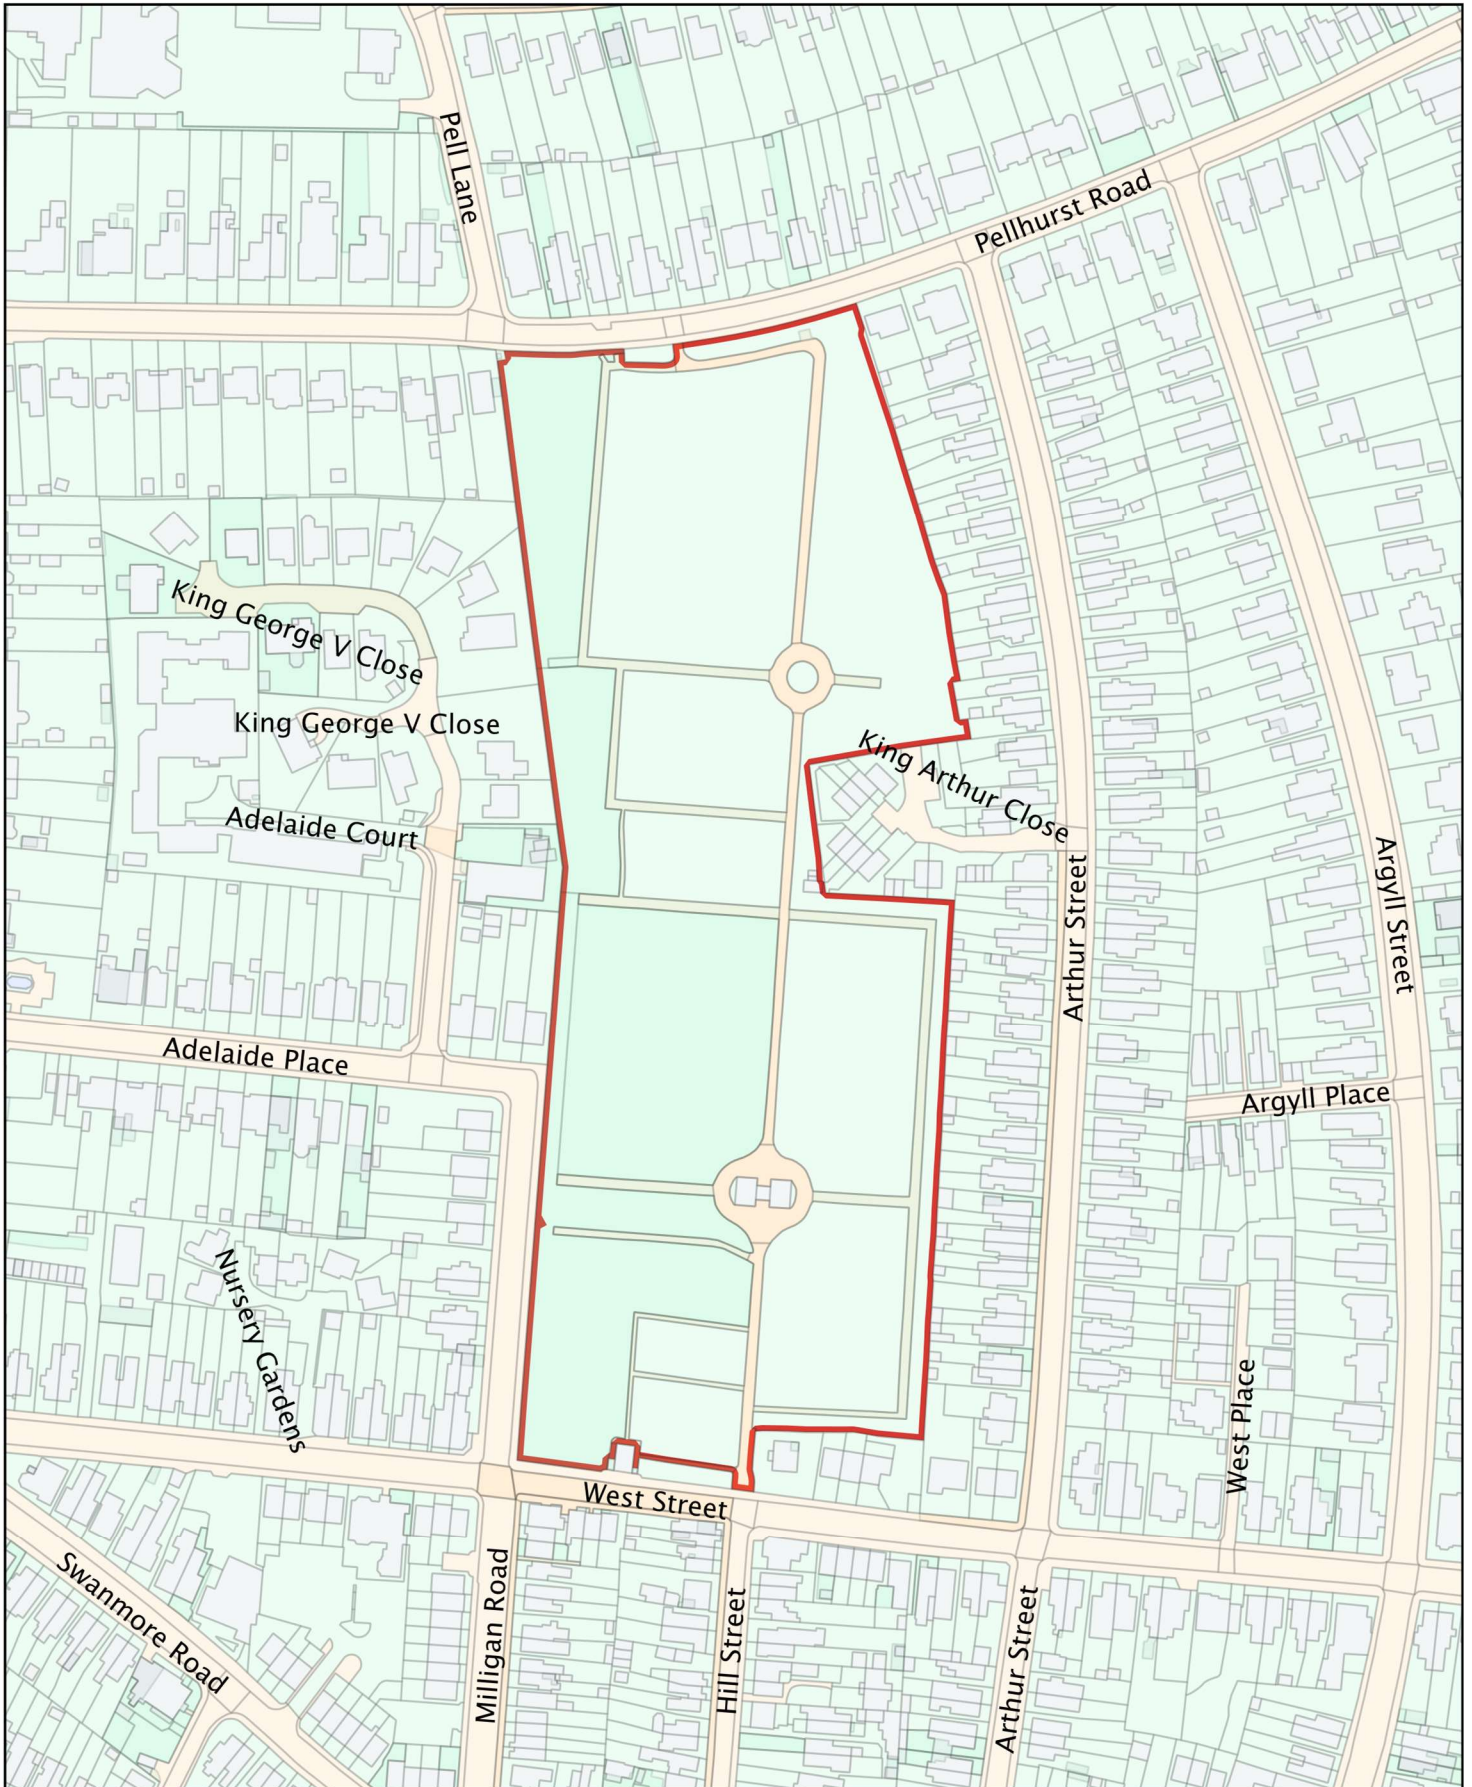

Isle of Wight Council – Public Space Protection Order - Dogs on leads

Map Reference No. L21

Ryde Cemetery, Ryde