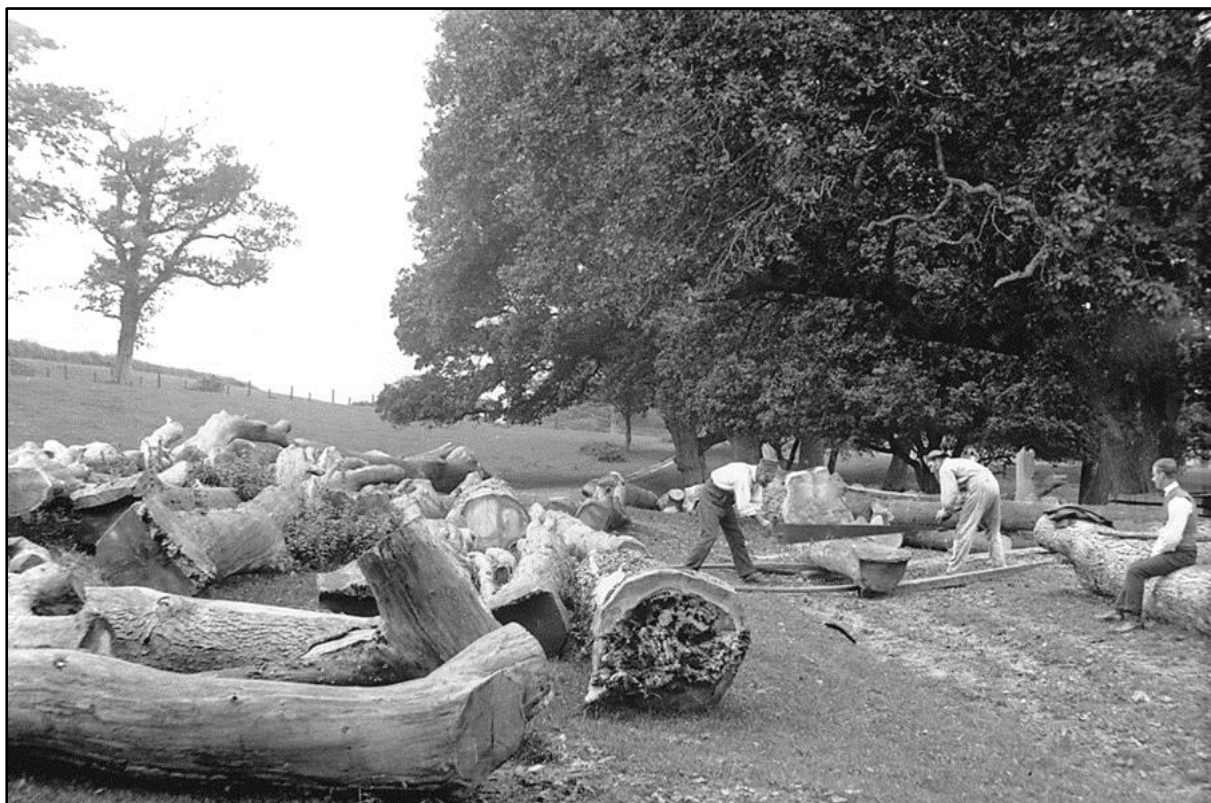

Rural scenes

Alverstone - A Woodland Glade. Two ladies standing at a gateway leading through woodland at Alverstone. Circa. 1890-1914

IWCM.2012.453

Brading Hearts of Oak. Two labourers sawing an oak trunk in Brading. Circa. 1890-1914

IWCMS.1995.526

Alverstone - The Mill Pond. A man fishing in the pond at Alverstone. Circa. 1890-1914

IWCMS.1995.574

This Island view shows a track leading across fields down to a farmhouse and group of farm buildings. Circa. 1890-1914

IWCMS.2012.473

**A fisherman's family posing outside a cottage at Luccombe.
Circa. 1890-1914**

IWCMS.1995.585

***Pets - Girl and Rabbit.* A lady standing in front of a rabbit hutch.
Circa. 1890-1914**

IWCMS.2012.321

IWCMS.2012.497

Two men watering a group of horses in the pond by Arreton Church. Circa. 1890-1914

IWCMS.2012.532

***Oak Tree in Landslip.* An oak tree in the landslip at Bonchurch. Circa. 1890-1914**

IWCMS.2012.421