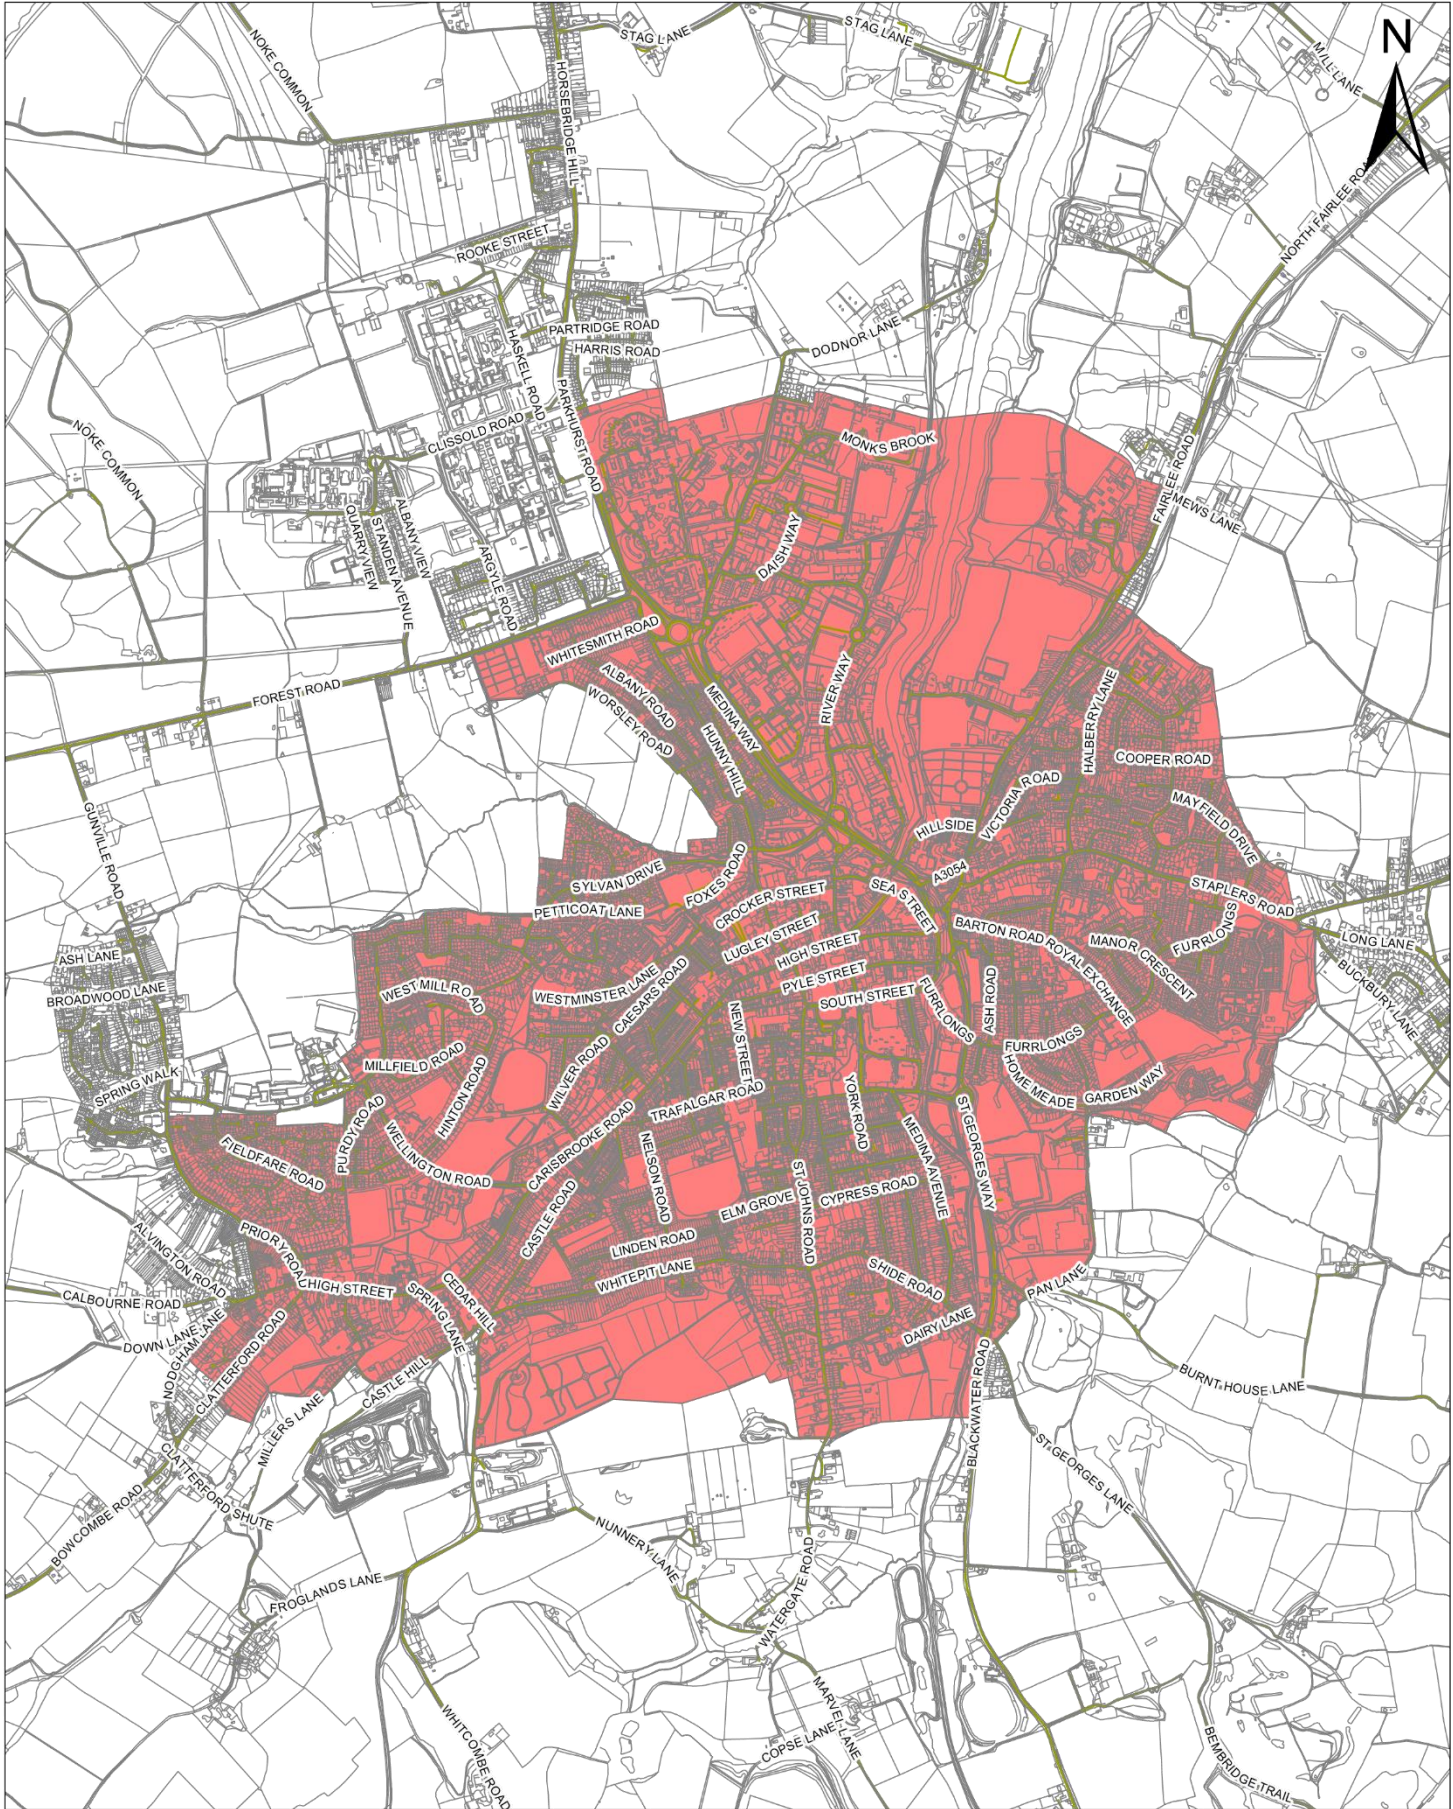

Isle Of Wight Council – Newport – Alcohol Consumption in Public Space Protection Order

This map is based on Ordnance Survey material with the permission of Ordnance Survey on behalf of the Controller of Her Majesty's Stationery Office © Crown copyright. Unauthorised reproduction infringes Crown copyright and may lead to prosecution or civil proceedings. 100019229 2008.