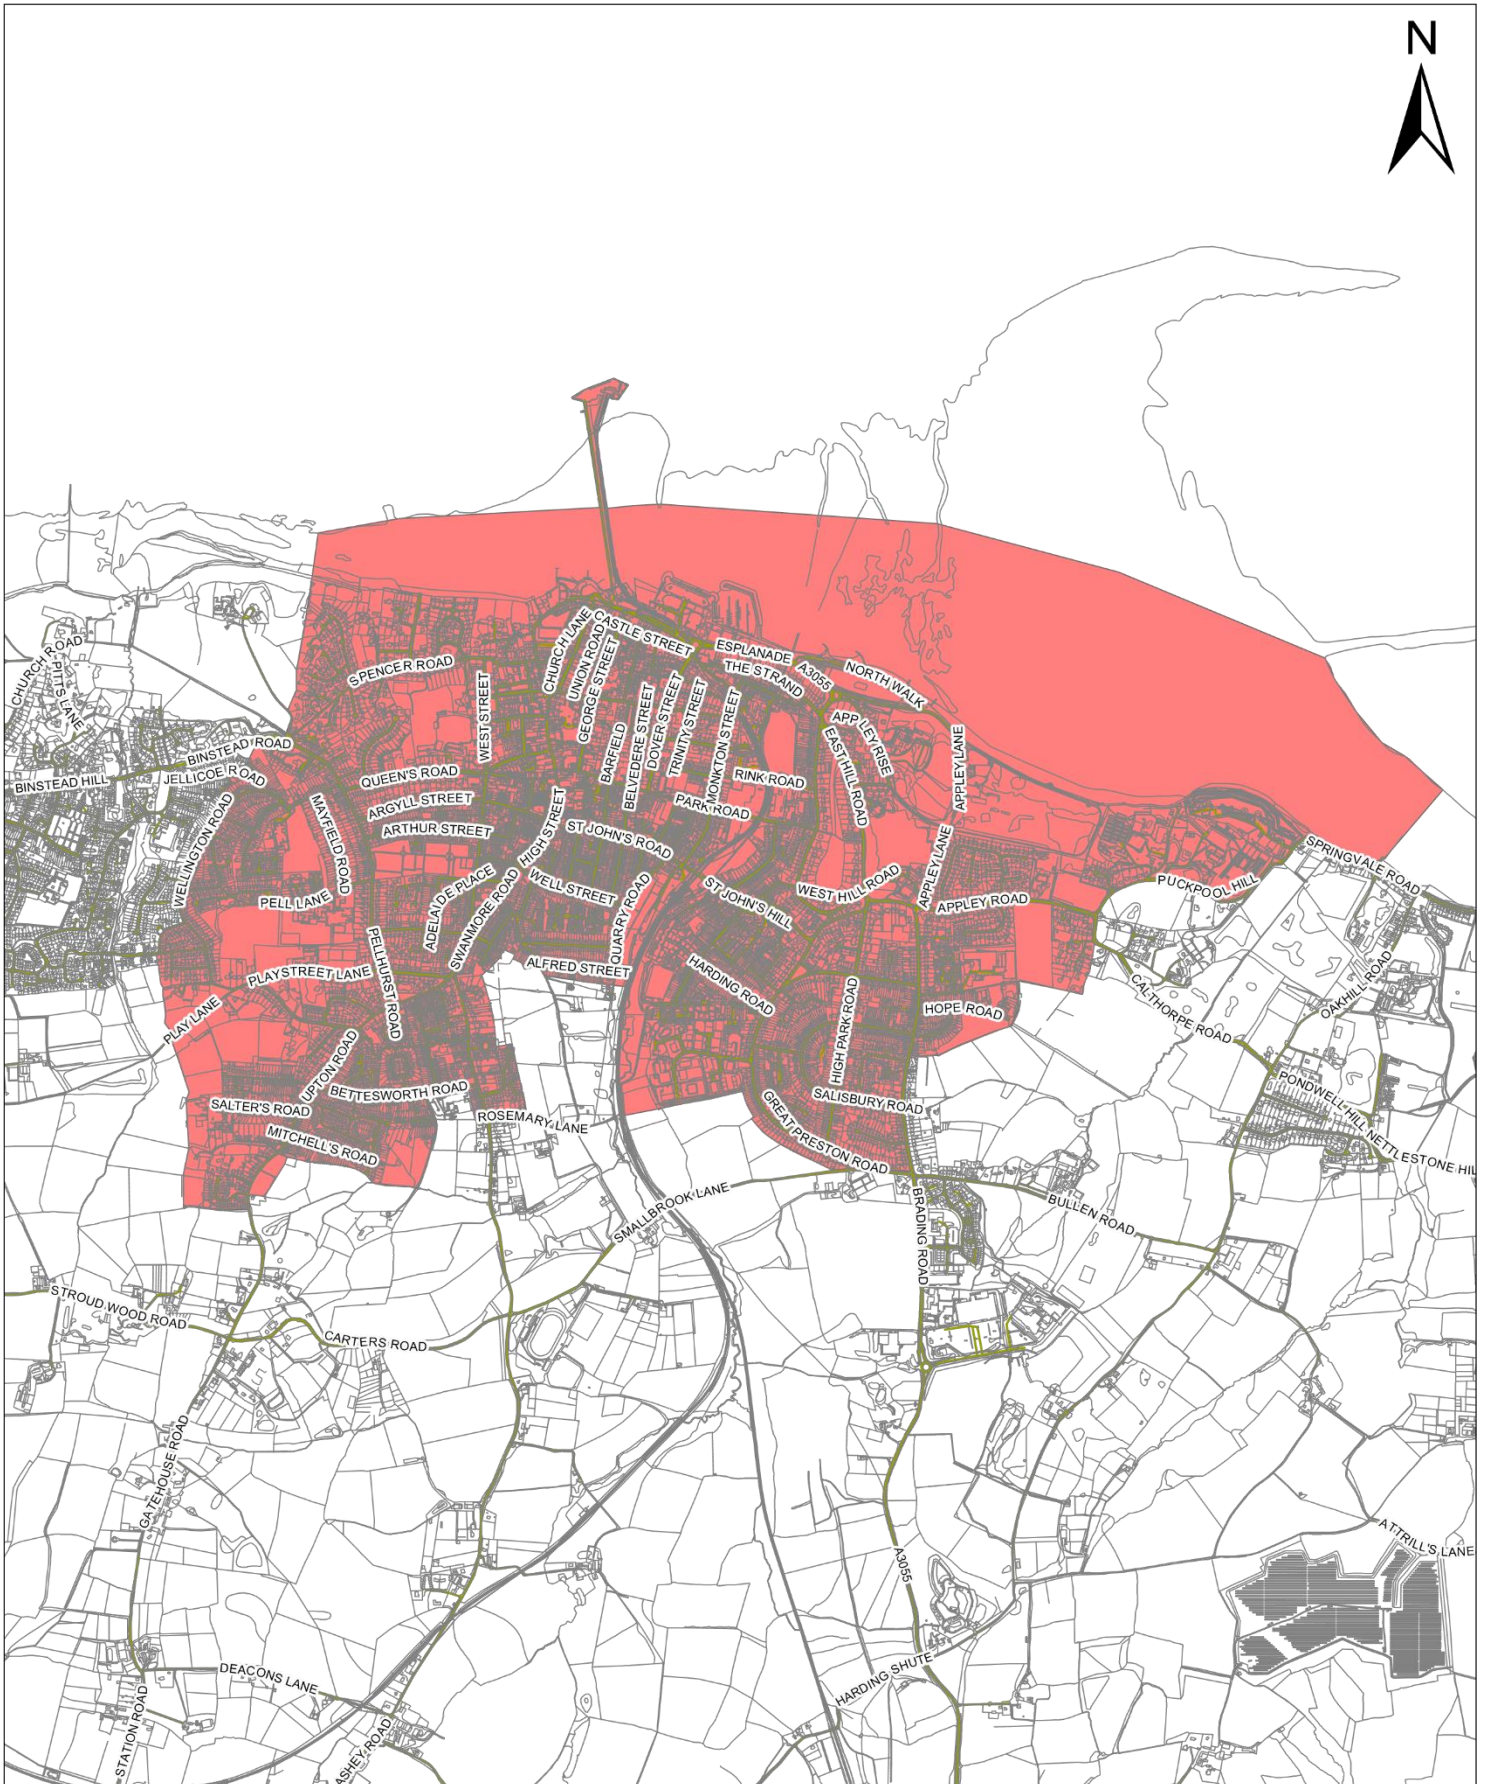

Isle Of Wight Council – Ryde – Alcohol Consumption in Public Space Protection Order

This map is based on Ordnance Survey material with the permission of Ordnance Survey on behalf of the Controller of Her Majesty's Stationery Office © Crown copyright. Unauthorised reproduction infringes Crown copyright and may lead to prosecution or civil proceedings. 100019229 2008.