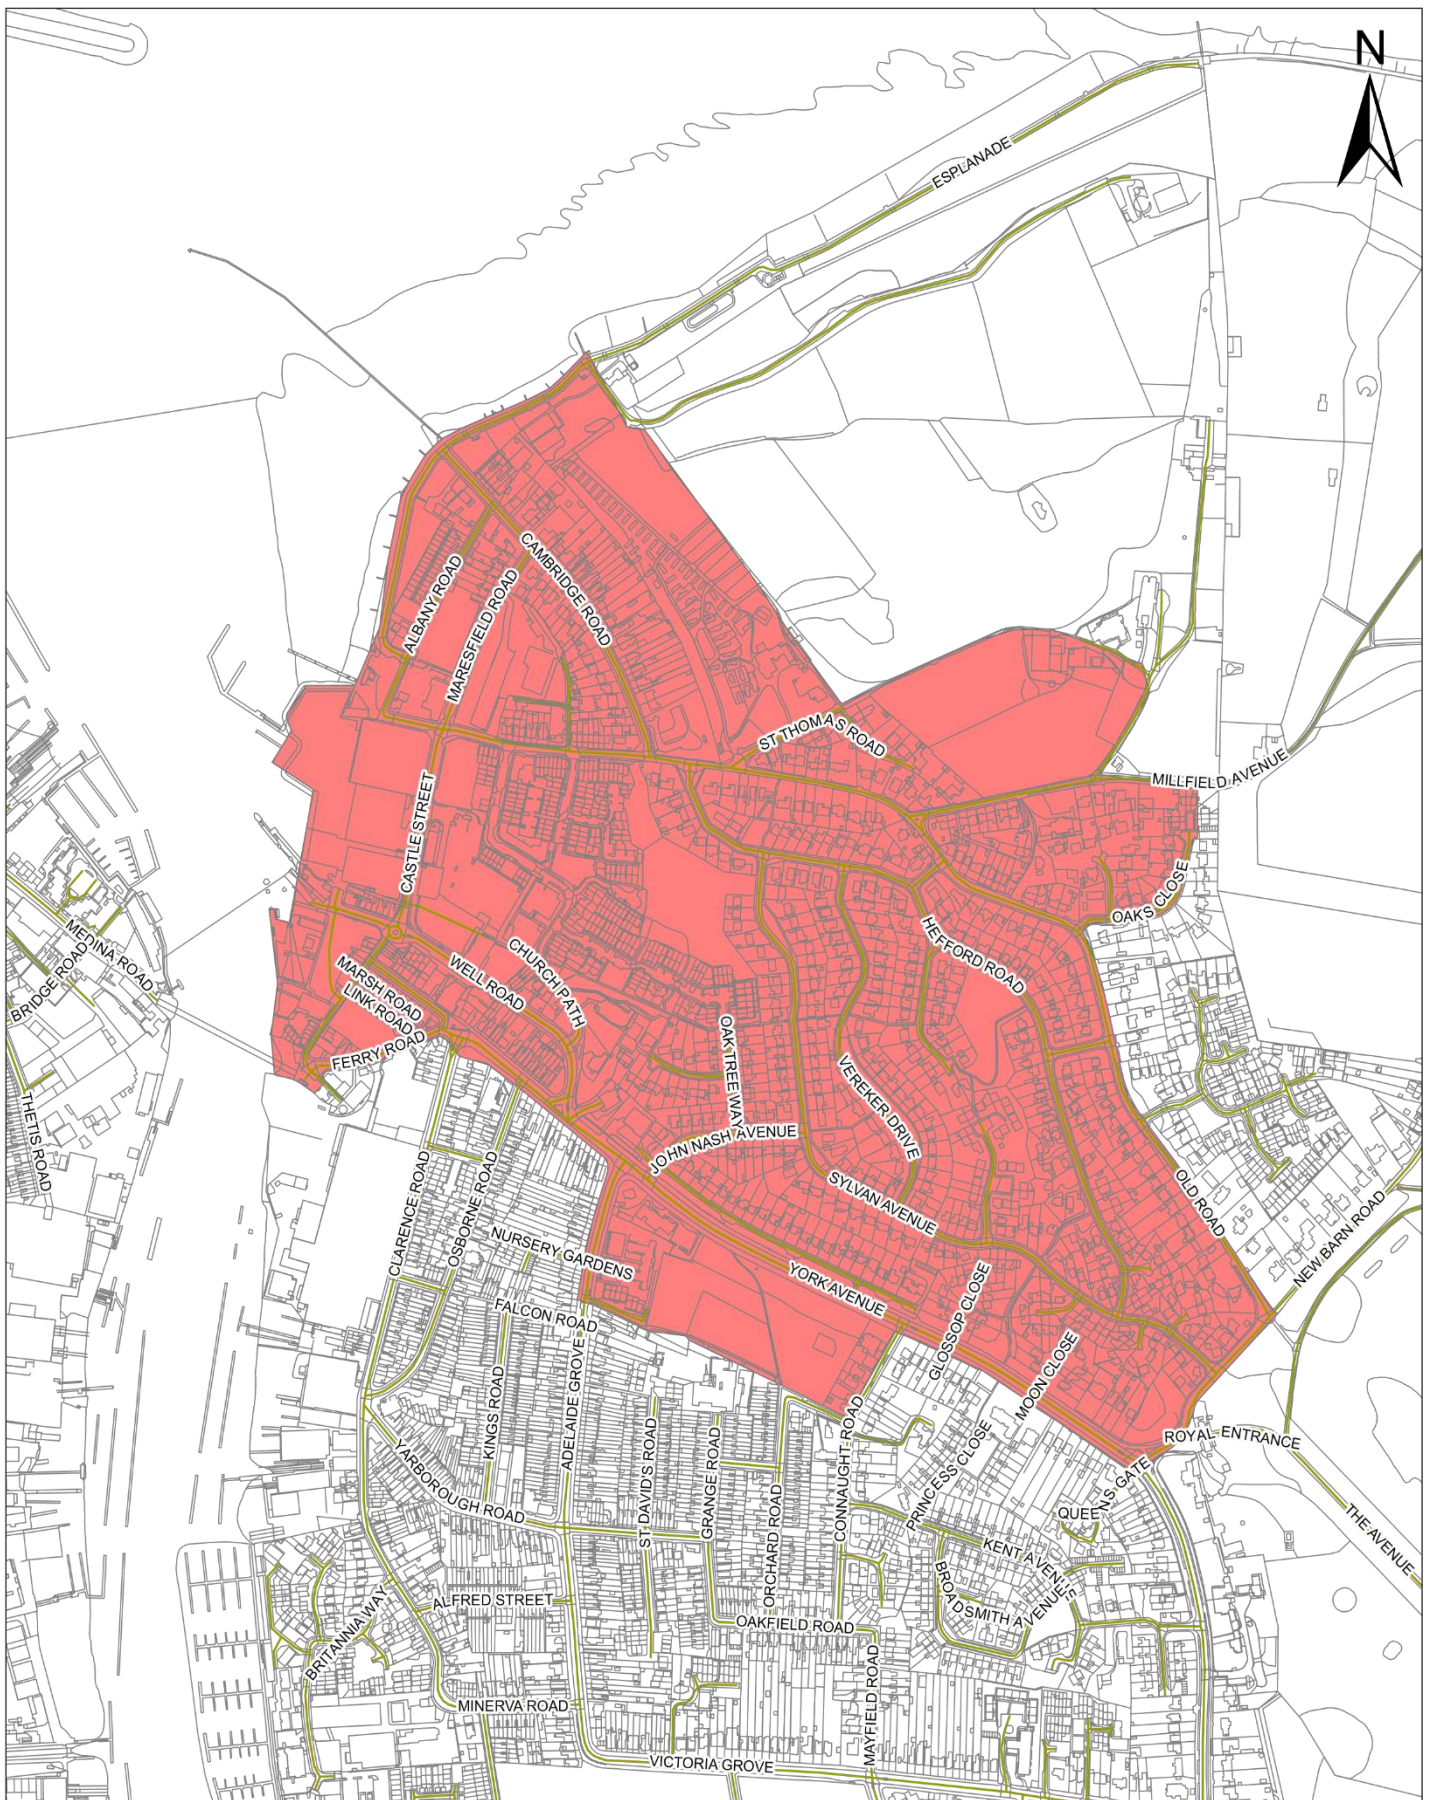

# Isle of Wight Council – East Cowes – Alcohol Consumption in Public Space Protection Order

Meters  
0 125 250

This map is based on Ordnance Survey material with the permission of Ordnance Survey on behalf of the Controller of Her Majesty's Stationery Office © Crown copyright. Unauthorised reproduction infringes Crown copyright and may lead to prosecution or civil proceedings. 100019229 2008.

# Isle of Wight Council – Freshwater & Totland Bay – Alcohol Consumption in Public Space Protection Order

# Isle of Wight Council – Lake – Alcohol Consumption in Public Space Protection Order

This map is based on Ordnance Survey material with the permission of Ordnance Survey on behalf of the Controller of Her Majesty's Stationery Office © Crown copyright. Unauthorised reproduction infringes Crown copyright and may lead to prosecution or civil proceedings. 100019229 2008.