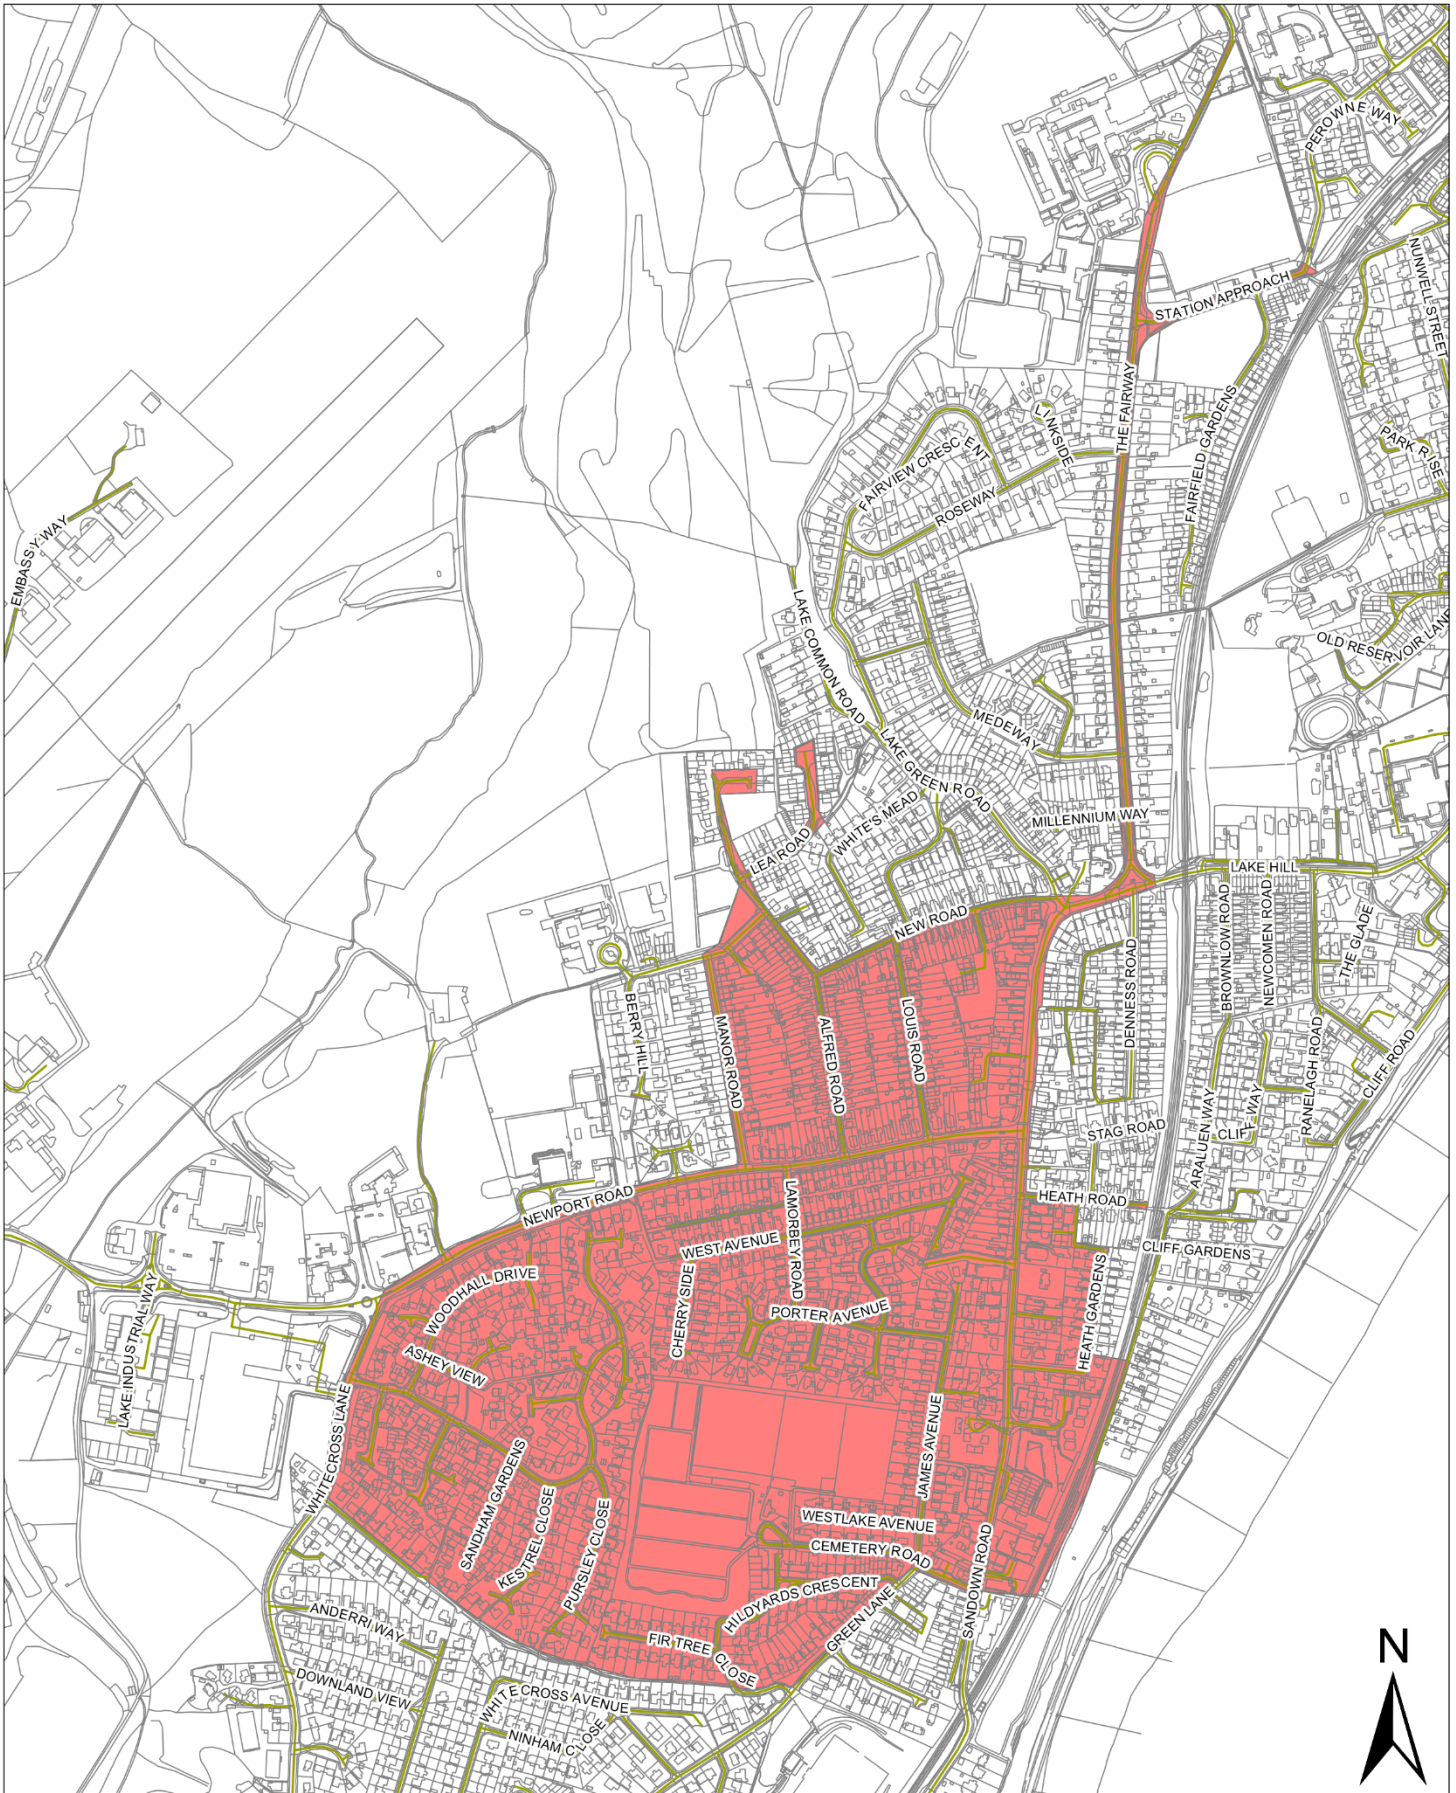

# Isle of Wight Council – East Cowes – Alcohol Consumption in Public Space Protection Order

Meters  
0 125 250

This map is based on Ordnance Survey material with the permission of Ordnance Survey on behalf of the Controller of Her Majesty's Stationery Office © Crown copyright. Unauthorised reproduction infringes Crown copyright and may lead to prosecution or civil proceedings. 100019229 2008.

# Isle of Wight Council – Freshwater & Totland Bay – Alcohol Consumption in Public Space Protection Order

# Isle of Wight Council – Lake – Alcohol Consumption in Public Space Protection Order

This map is based on Ordnance Survey material with the permission of Ordnance Survey on behalf of the Controller of Her Majesty's Stationery Office © Crown copyright. Unauthorised reproduction infringes Crown copyright and may lead to prosecution or civil proceedings. 100019229 2008.