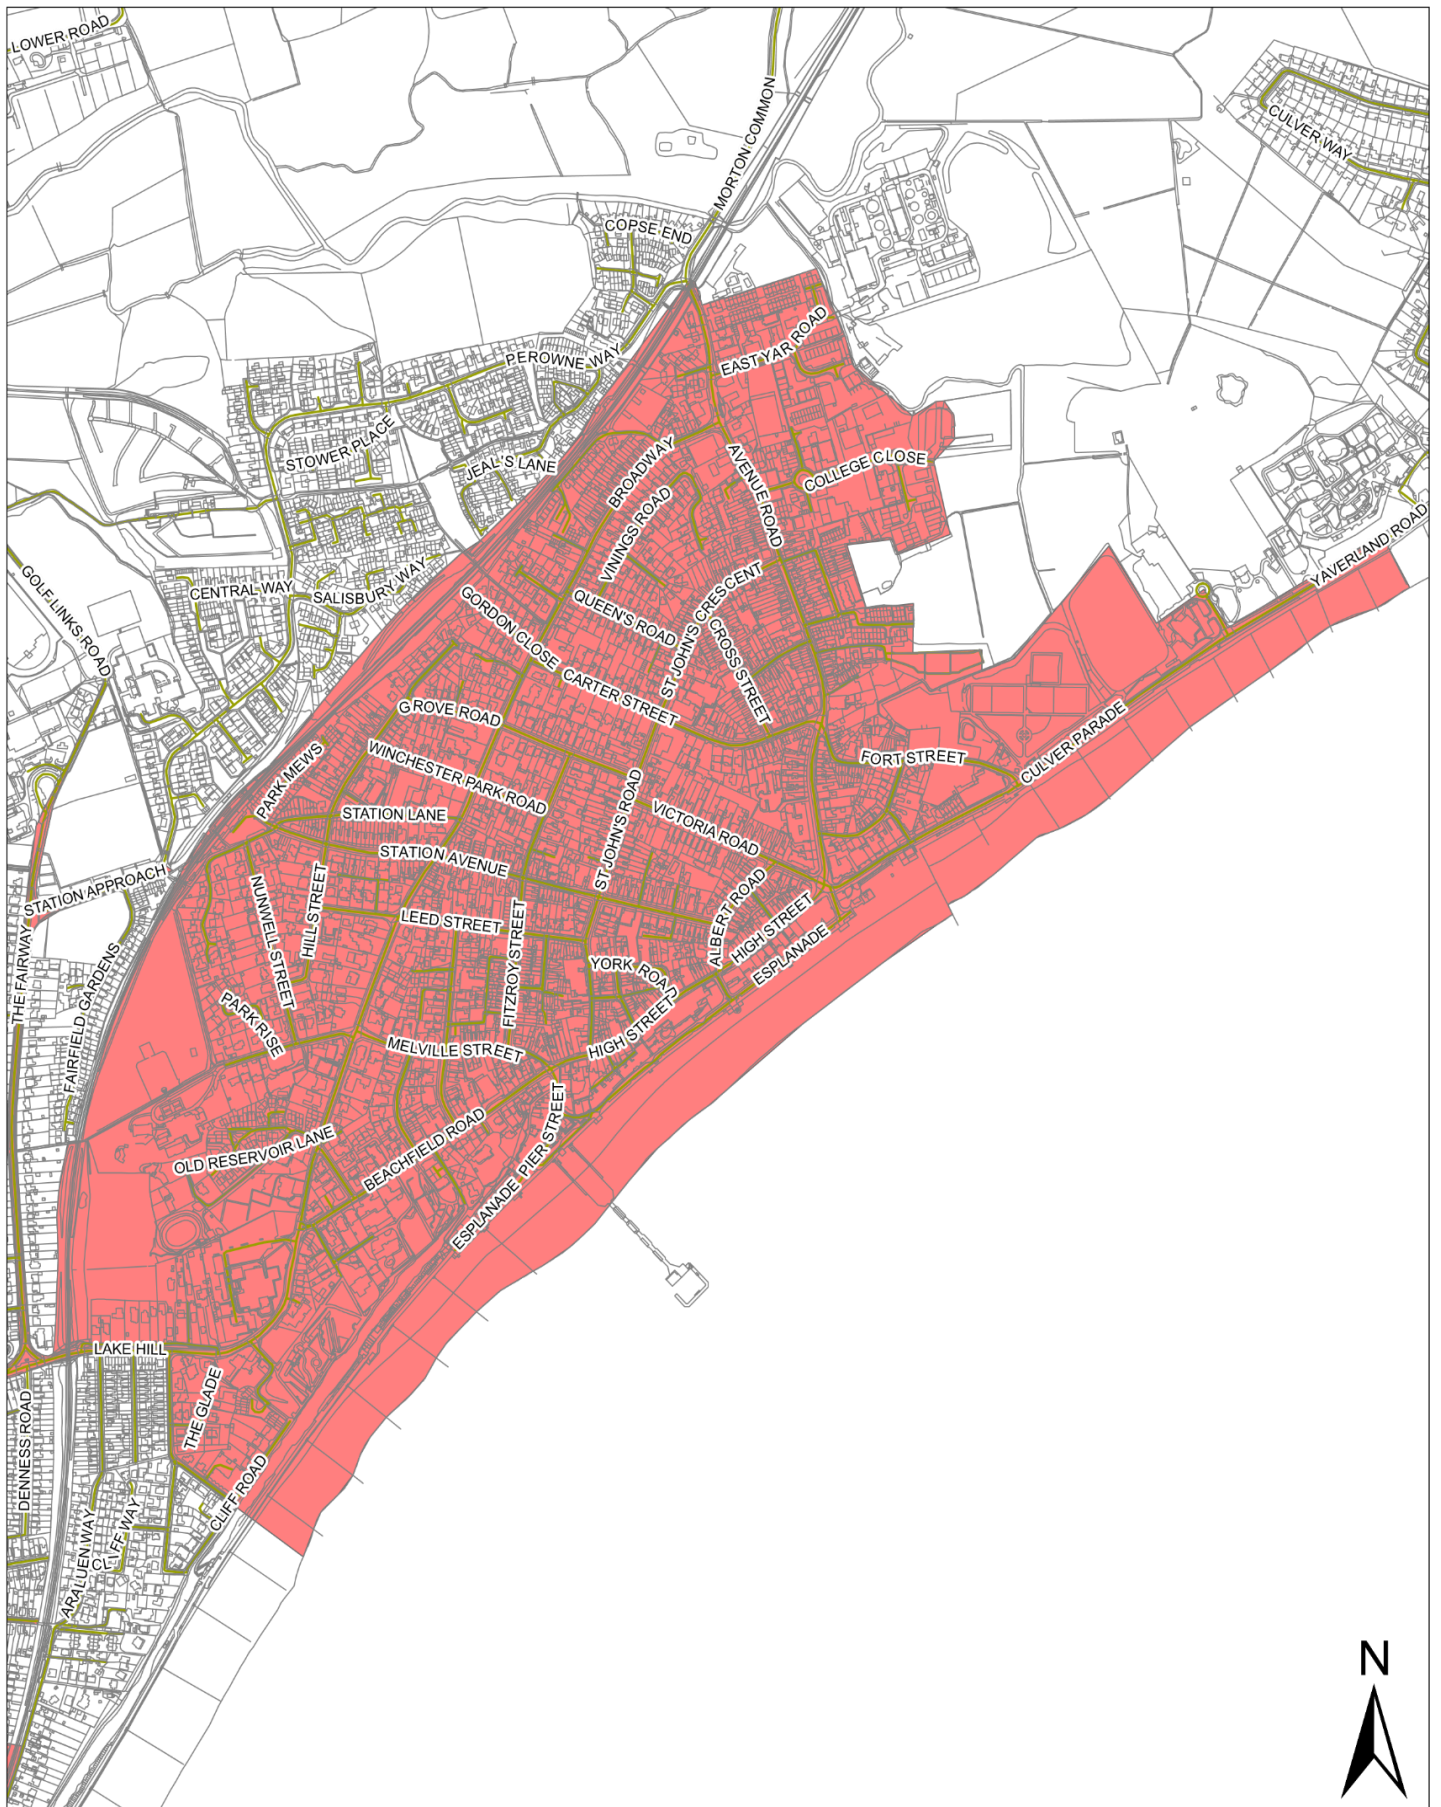

Isle Of Wight Council – Sandown – Alcohol Consumption in Public Space Protection Order

This map is based on Ordnance Survey material with the permission of Ordnance Survey on behalf of the Controller of Her Majesty's Stationery Office © Crown copyright. Unauthorised reproduction infringes Crown copyright and may lead to prosecution or civil proceedings. 100019229 2008.