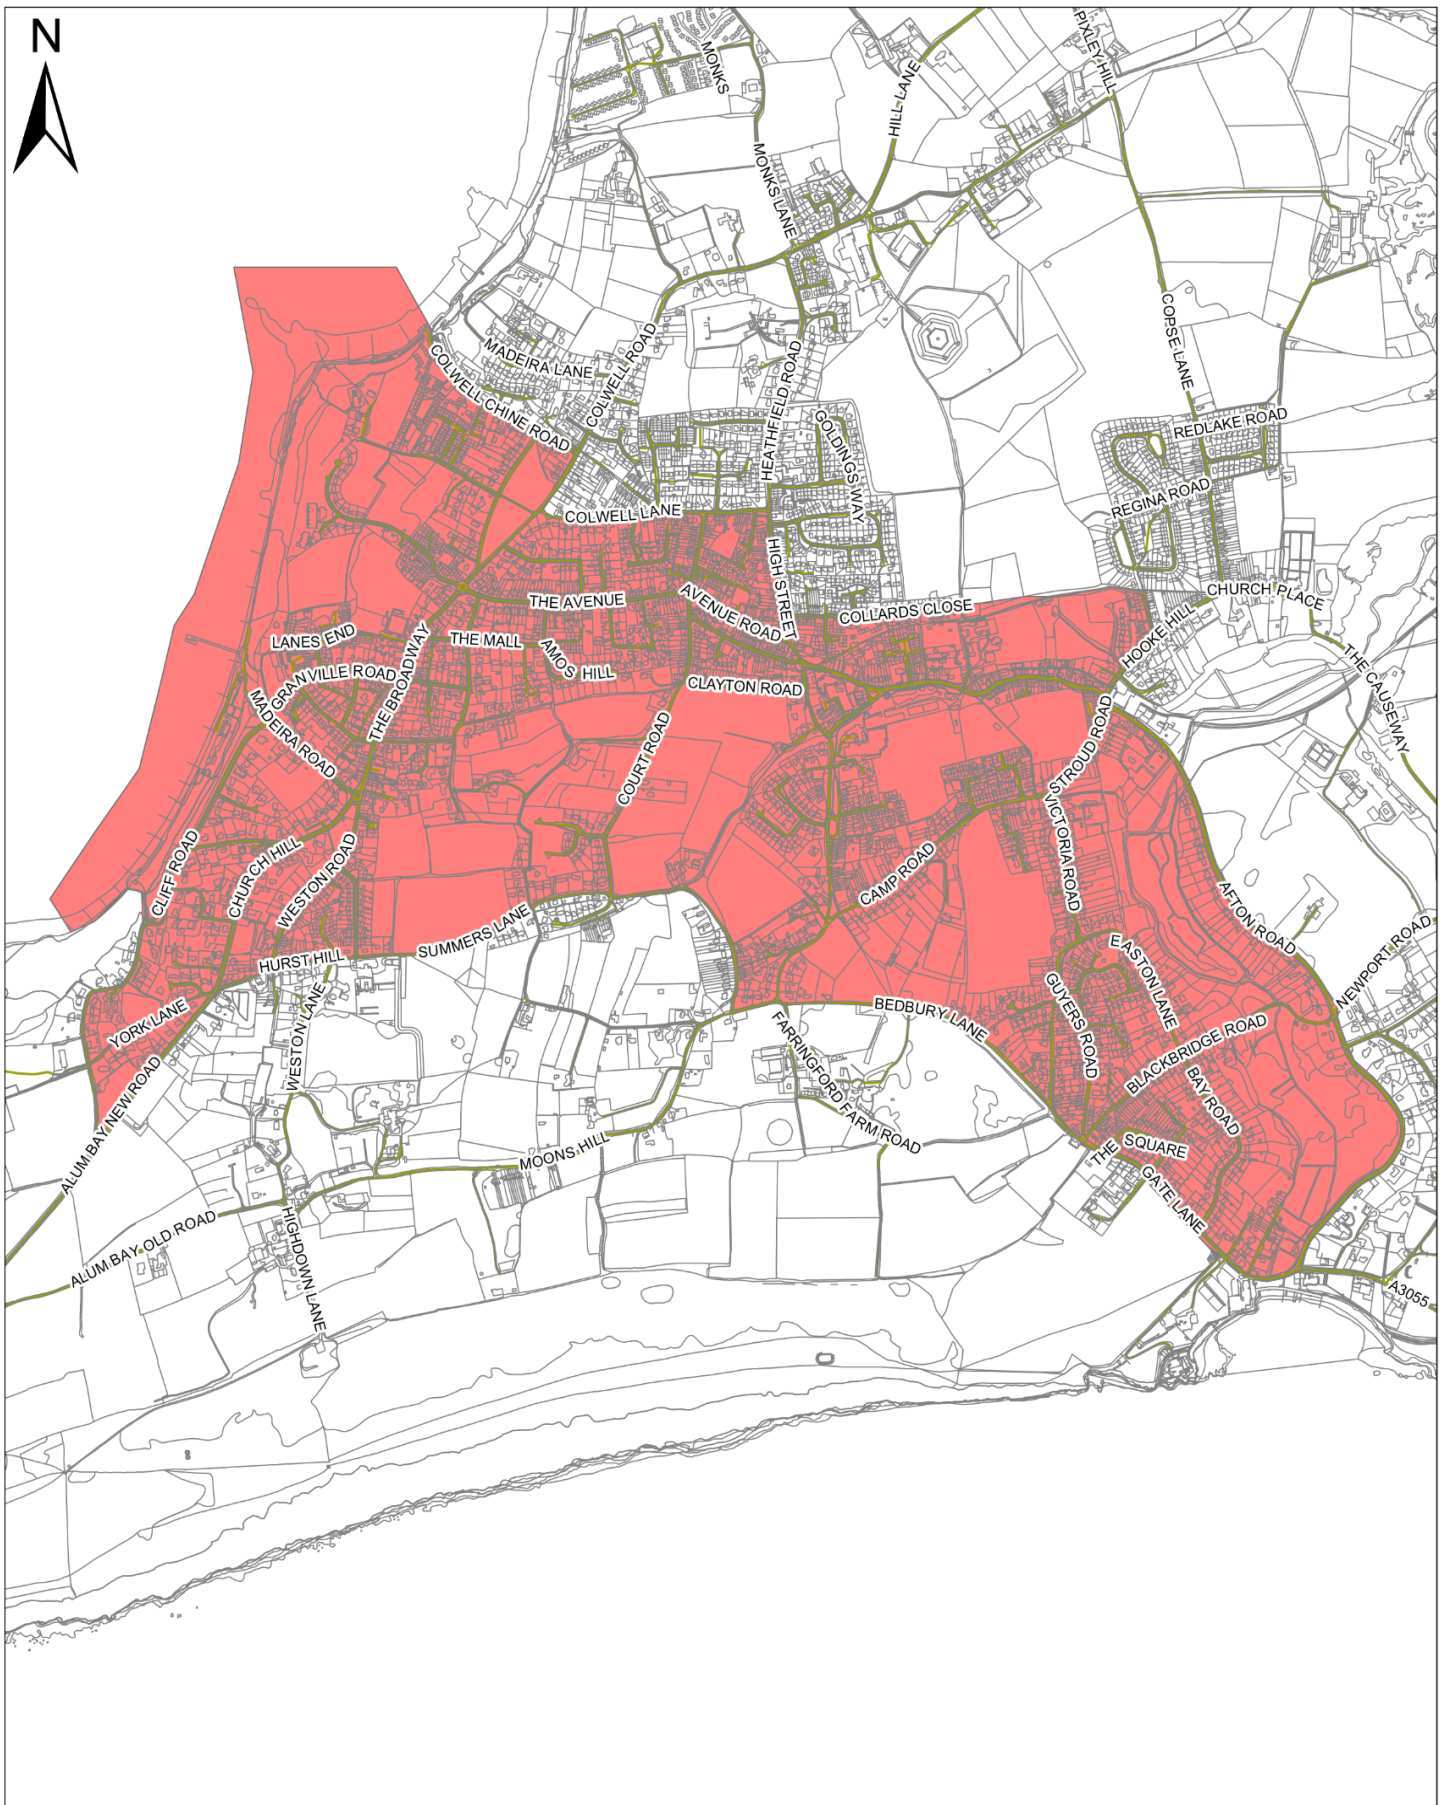

# Isle of Wight Council – East Cowes – Alcohol Consumption in Public Space Protection Order

Meters  
0 125 250

This map is based on Ordnance Survey material with the permission of Ordnance Survey on behalf of the Controller of Her Majesty's Stationery Office © Crown copyright. Unauthorised reproduction infringes Crown copyright and may lead to prosecution or civil proceedings. 100019229 2008.

# Isle of Wight Council – Freshwater & Totland Bay – Alcohol Consumption in Public Space Protection Order

# Isle of Wight Council – Lake – Alcohol Consumption in Public Space Protection Order

This map is based on Ordnance Survey material with the permission of Ordnance Survey on behalf of the Controller of Her Majesty's Stationery Office © Crown copyright. Unauthorised reproduction infringes Crown copyright and may lead to prosecution or civil proceedings. 100019229 2008.