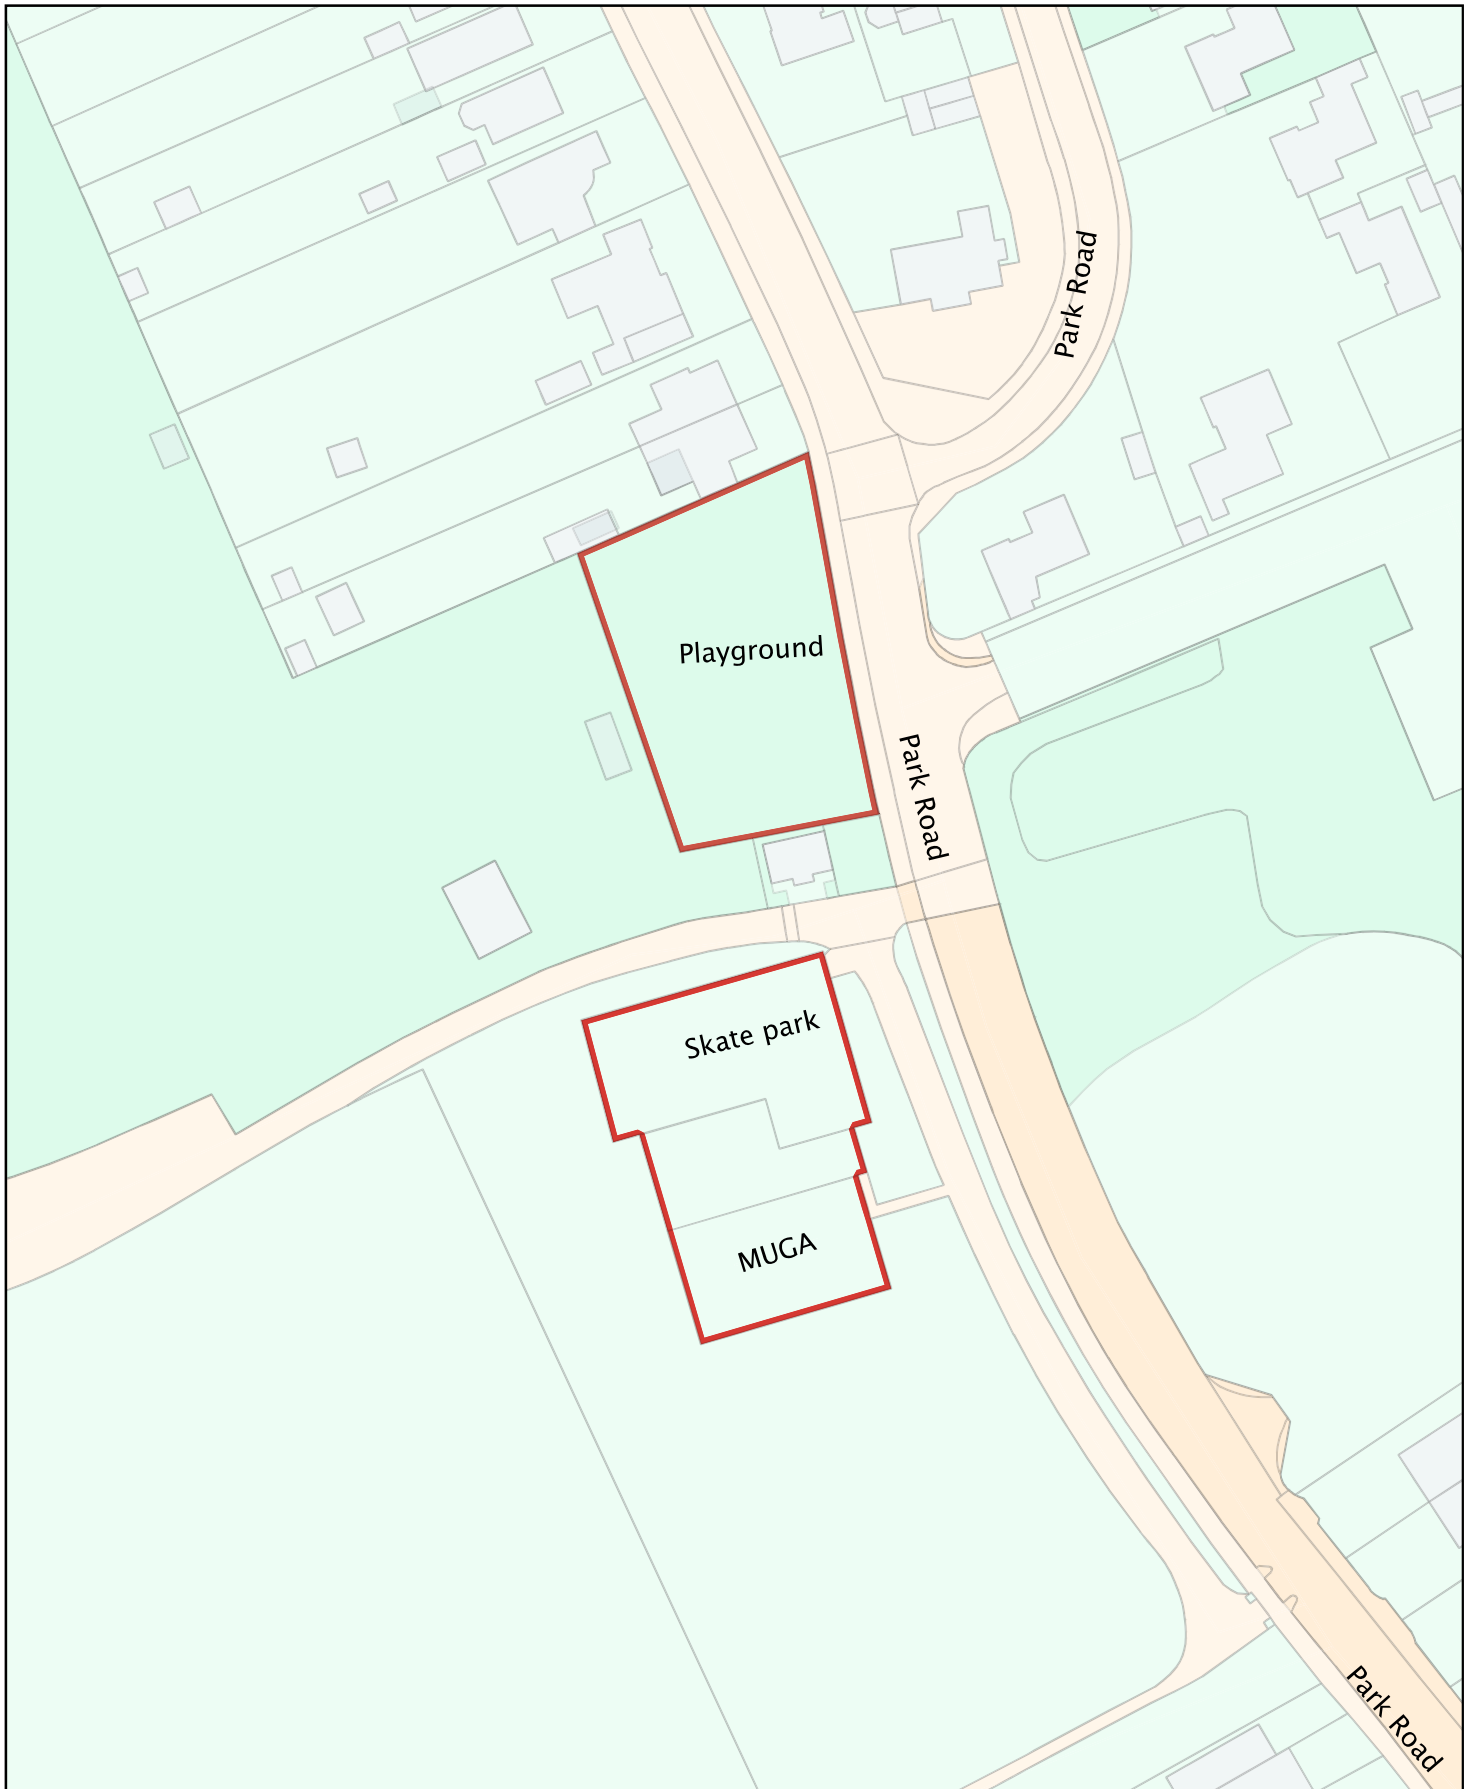

Isle of Wight Council - Public Space Protection Order Dog Exclusion Zones

Map Reference No. E21

Park Road Recreation Ground Playground Skate Park and MUGA, Cowes

(c) Crown copyright and database rights 2019 Ordnance Survey
100019229