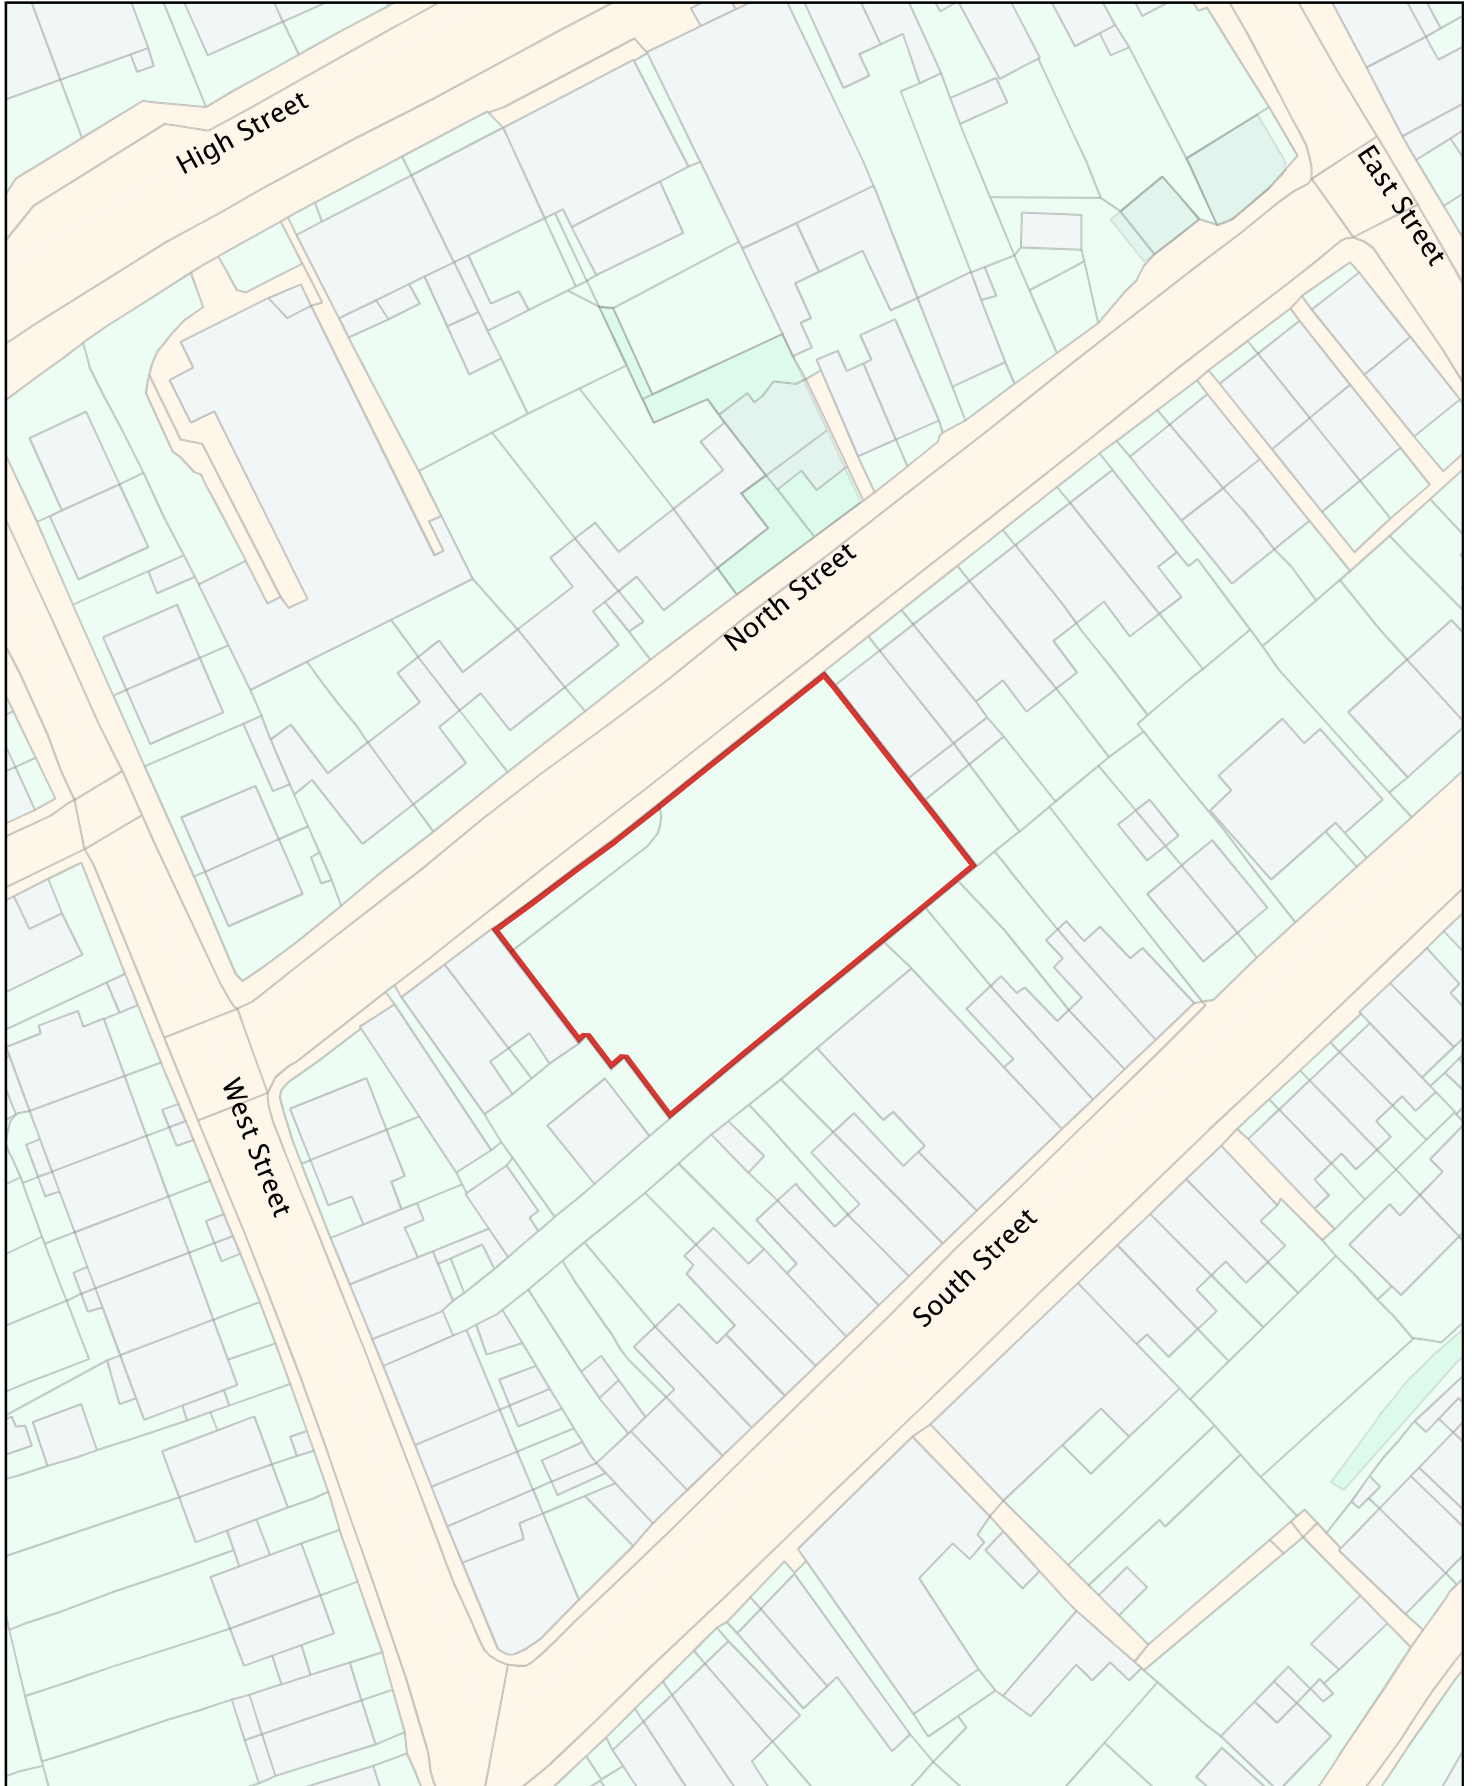

Isle of Wight Council - Public Space Protection Order Dog Exclusion Zones

Map Reference No. E19

North Street Playground, Ventnor

(c) Crown copyright and database rights 2019 Ordnance Survey
100019229