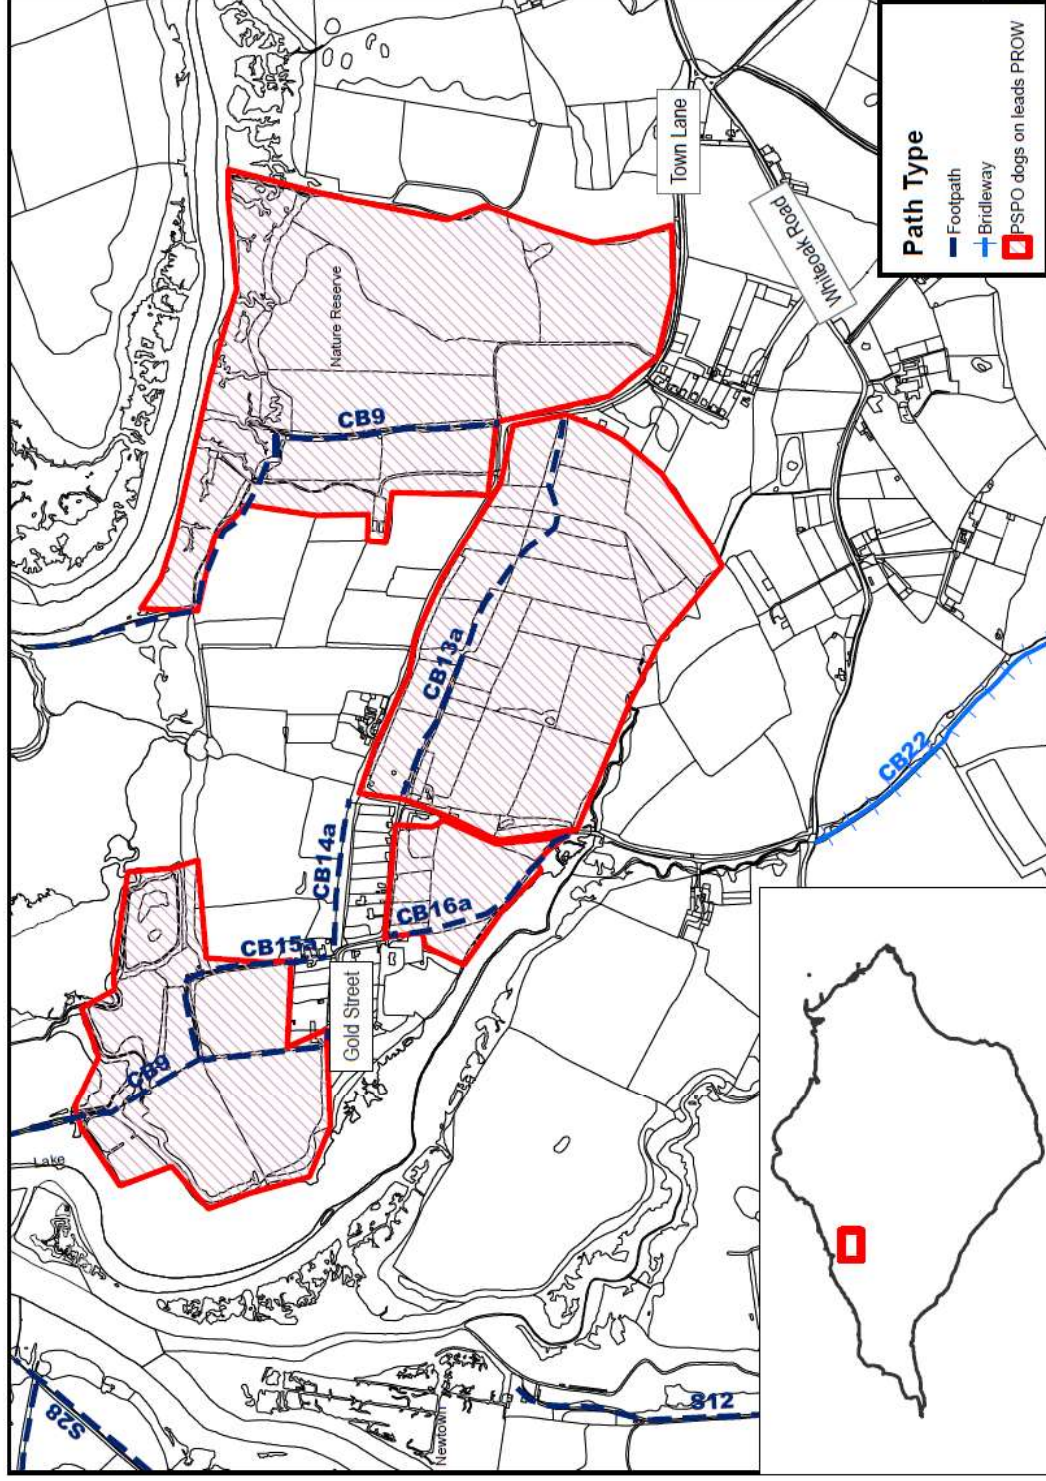

Newtown Nature Reserve

[© Crown copyright and database rights 2019 Ordnance Survey Licence No. 100019229. This is not a Definitive Map - It is provided for indication purposes only]