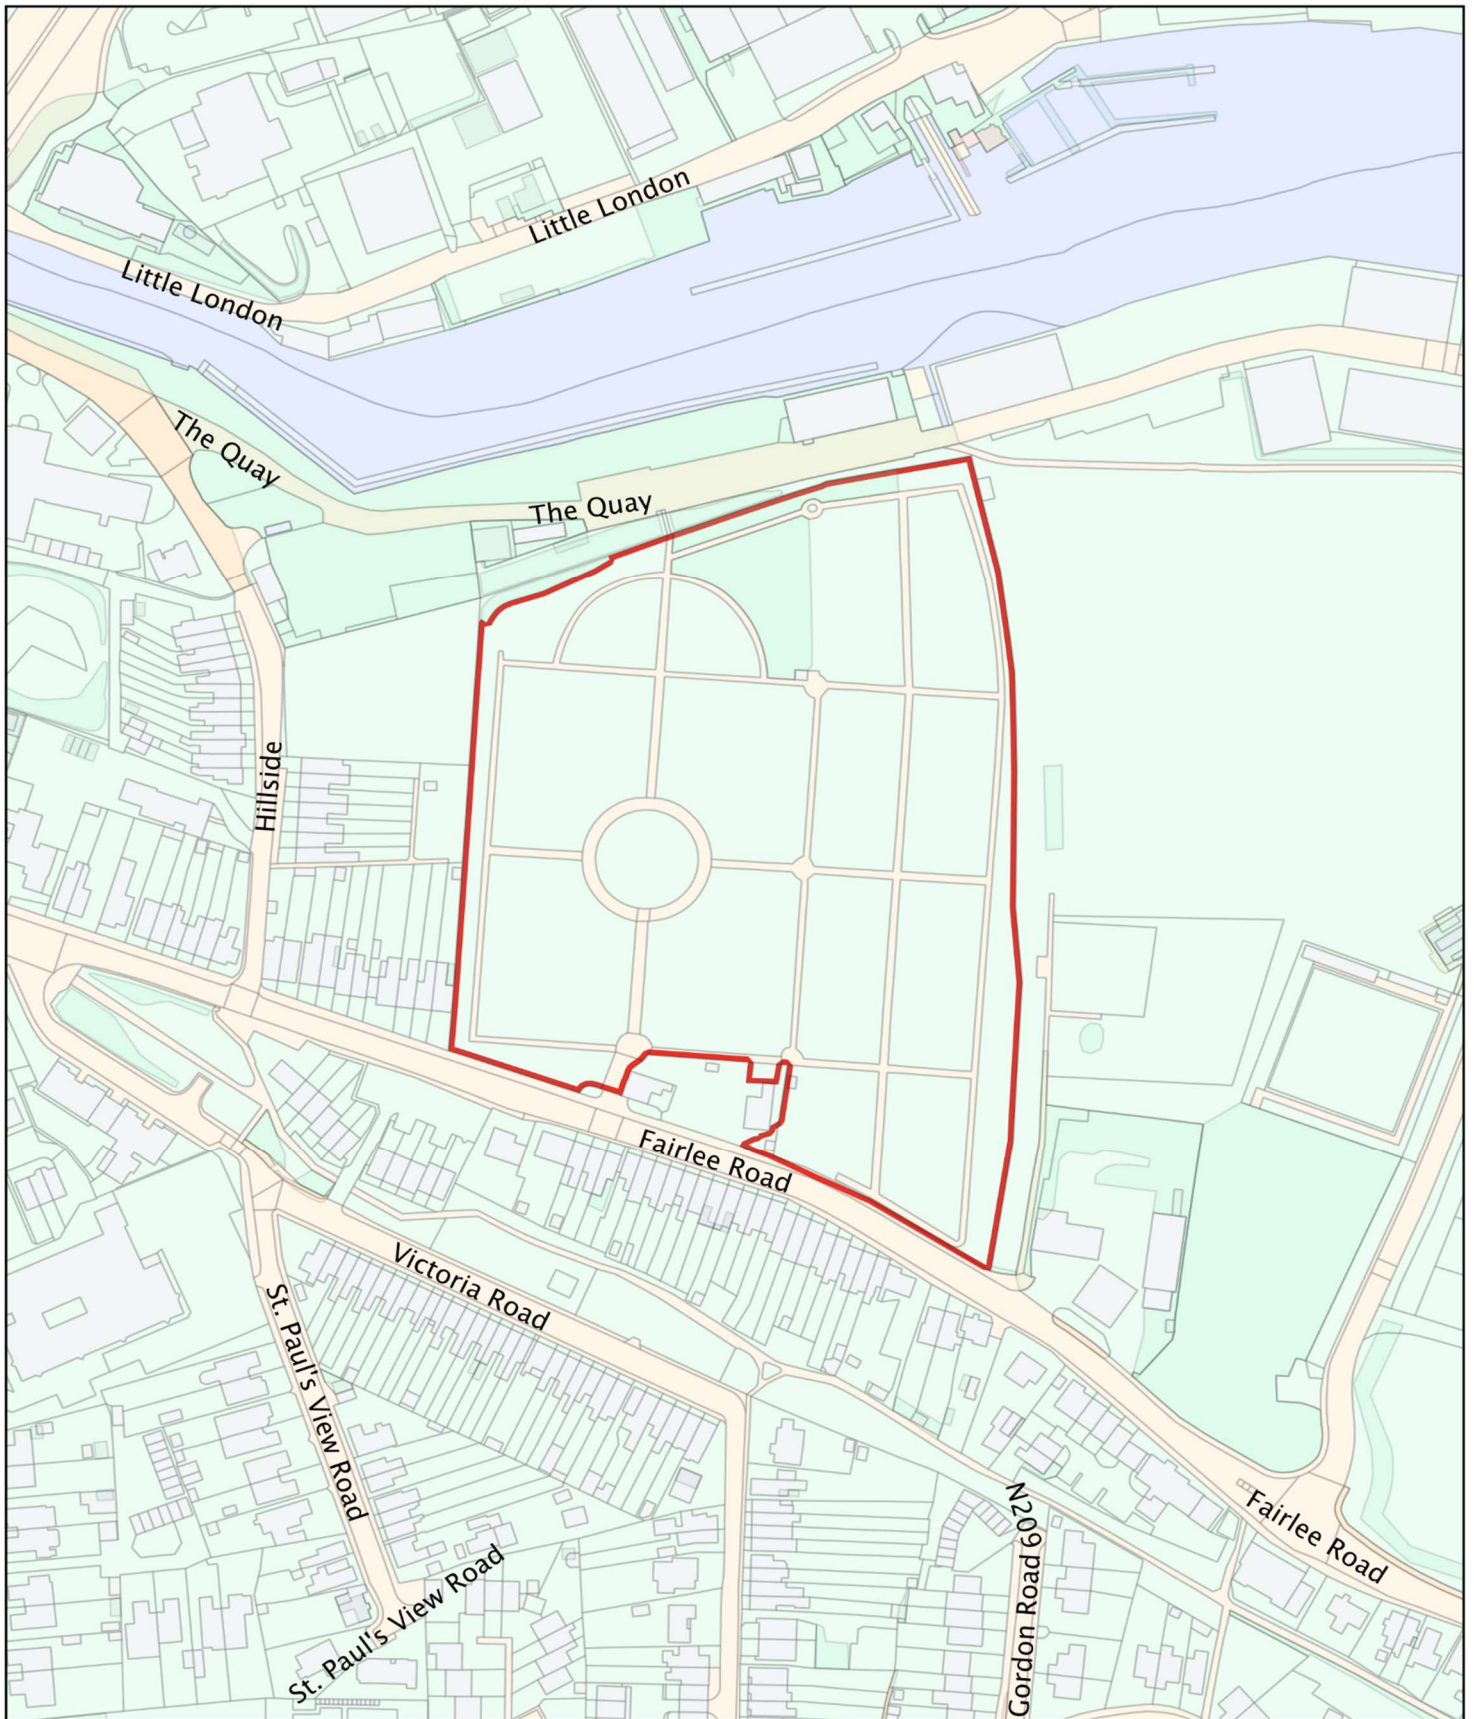

Isle of Wight Council - Public Space Protection
Order
- Dogs on leads

Map Reference No. L17

Newport Cemetery, Newport

© Crown copyright and database rights 2019 Ordnance
Survey 100019229