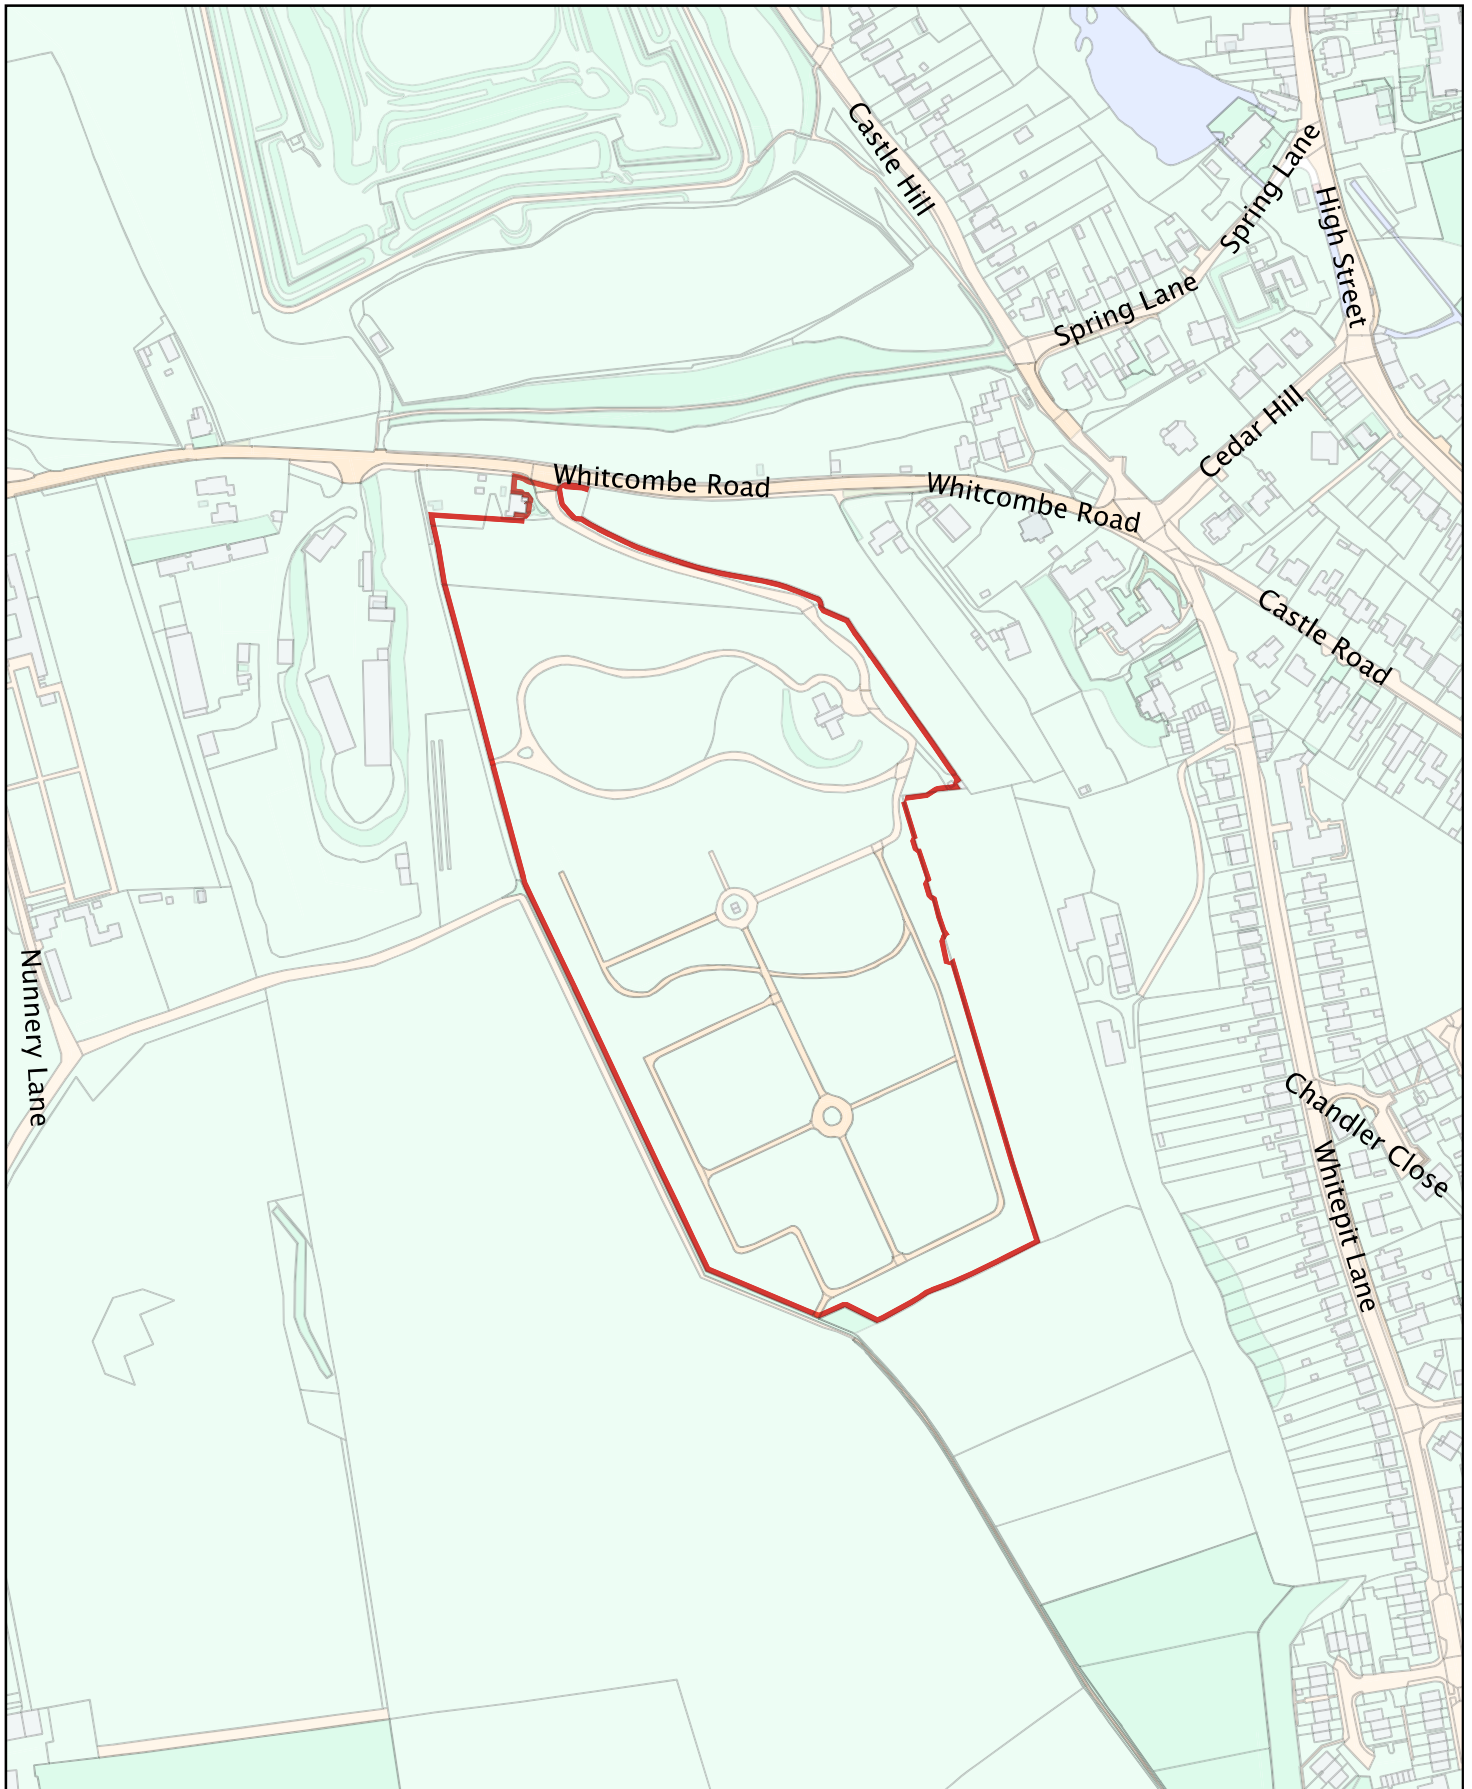

# Isle of Wight Council - Public Space Protection Order - Dogs on leads

Map Reference No. L14

## Mountjoy Cemetery, Carisbrooke