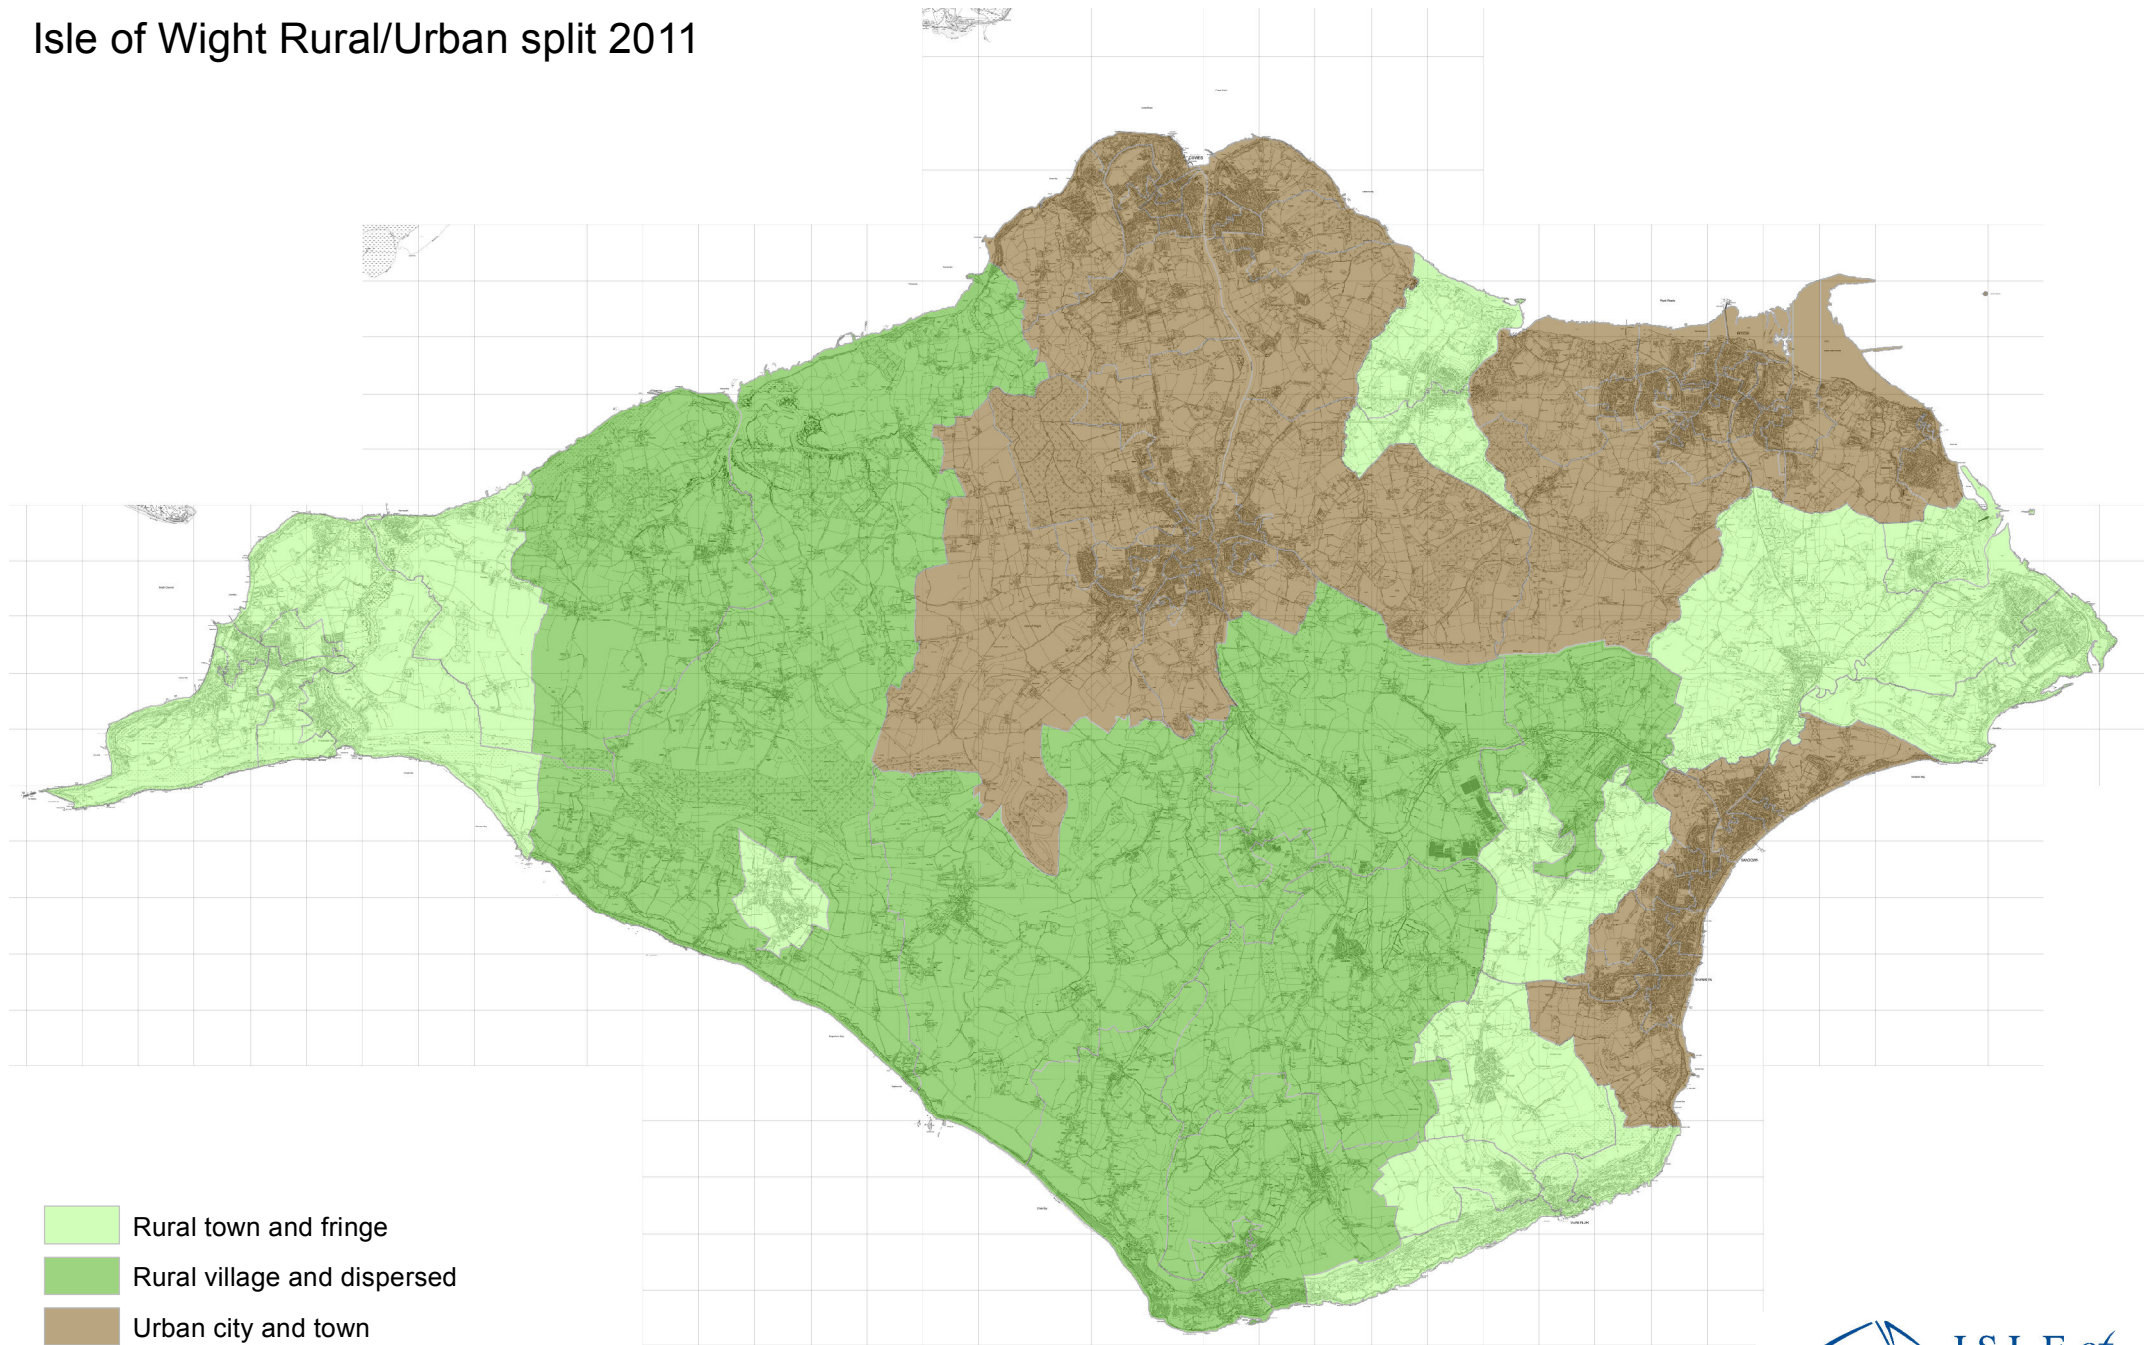

Isle of Wight Rural/Urban split 2011

-  Rural town and fringe
-  Rural village and dispersed
-  Urban city and town