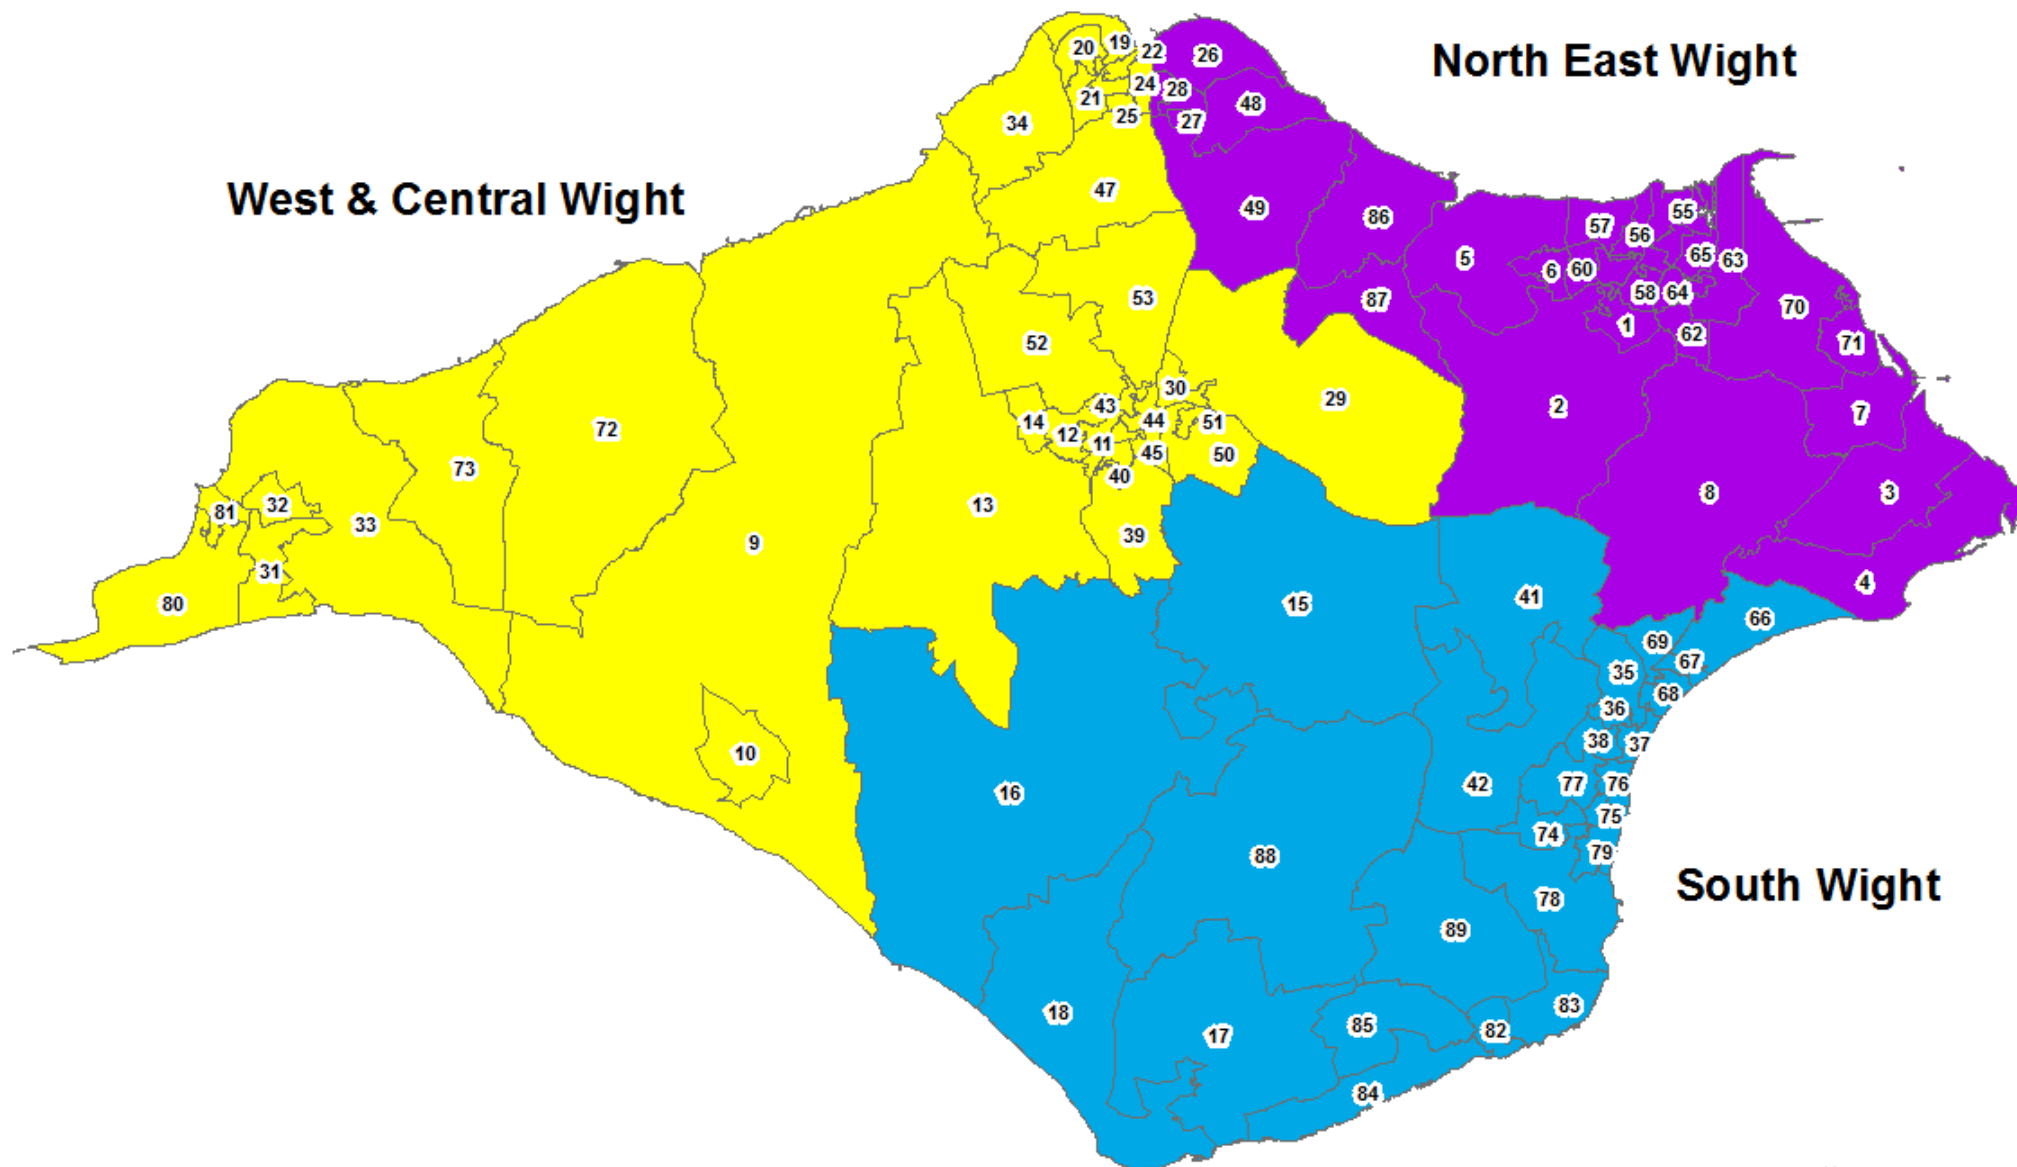

Localities

North East Wight

1	E01017282	006A	Ashey A
2	E01017283	006B	Ashey B
3	E01017284	010A	Bembridge North
4	E01017285	010B	Bembridge South
5	E01017286	005A	Binstead A
6	E01017287	005B	Binstead B
7	E01017288	010C	Brading & St Helens A
8	E01017289	014A	Brading & St Helens B
26	E01017307	003A	East Cowes North
27	E01017308	003B	East Cowes South A
28	E01017309	001E	East Cowes South B
48	E01033237	003E	Osborne North
49	E01033229	003D	Osborne South
54	E01017335	004A	Ryde North East A
55	E01017336	004B	Ryde North East B
56	E01017337	004C	Ryde North West A
57	E01017338	006C	Ryde North West B
58	E01017339	007A	Ryde South East A
59	E01017340	007B	Ryde South East B
60	E01017341	006D	Ryde South West A
61	E01017342	006E	Ryde South West B
62	E01017343	007C	St Johns East A
63	E01017344	007D	St Johns East B
64	E01017345	007E	St Johns West A
65	E01017346	004D	St Johns West B
70	E01017351	010D	Seaview & Nettlestone A
71	E01017352	010E	Seaview & Nettlestone B
86	E01017367	005C	Wootton A
87	E01017368	005D	Wootton B

South Wight

15	E01017296	011C	Central Rural A
16	E01017297	017A	Central Rural B
17	E01017298	017B	Chale, Niton & Whitwell A
18	E01017299	017C	Chale, Niton & Whitwell B
35	E01017317	015A	Lake North A
36	E01017318	016A	Lake North B
37	E01017319	016B	Lake South A
38	E01017320	015B	Lake South B
41	E01017323	015C	Newchurch A
42	E01017324	015D	Newchurch B
66	E01017347	014B	Sandown North A
67	E01017348	014C	Sandown North B
68	E01017349	014D	Sandown South A
69	E01017350	014E	Sandown South B
74	E01017355	015E	Shanklin Central A
75	E01017356	016C	Shanklin Central B
76	E01017357	016D	Shanklin North A
77	E01017358	015F	Shanklin North B
78	E01017359	016E	Shanklin South A
79	E01017360	016F	Shanklin South B
82	E01017363	018A	Ventnor East A
83	E01017364	018B	Ventnor East B
84	E01017365	018C	Ventnor West A
85	E01017366	018D	Ventnor West B
88	E01017369	017D	Wroxall & Godshill A
89	E01017370	018E	Wroxall & Godshill B