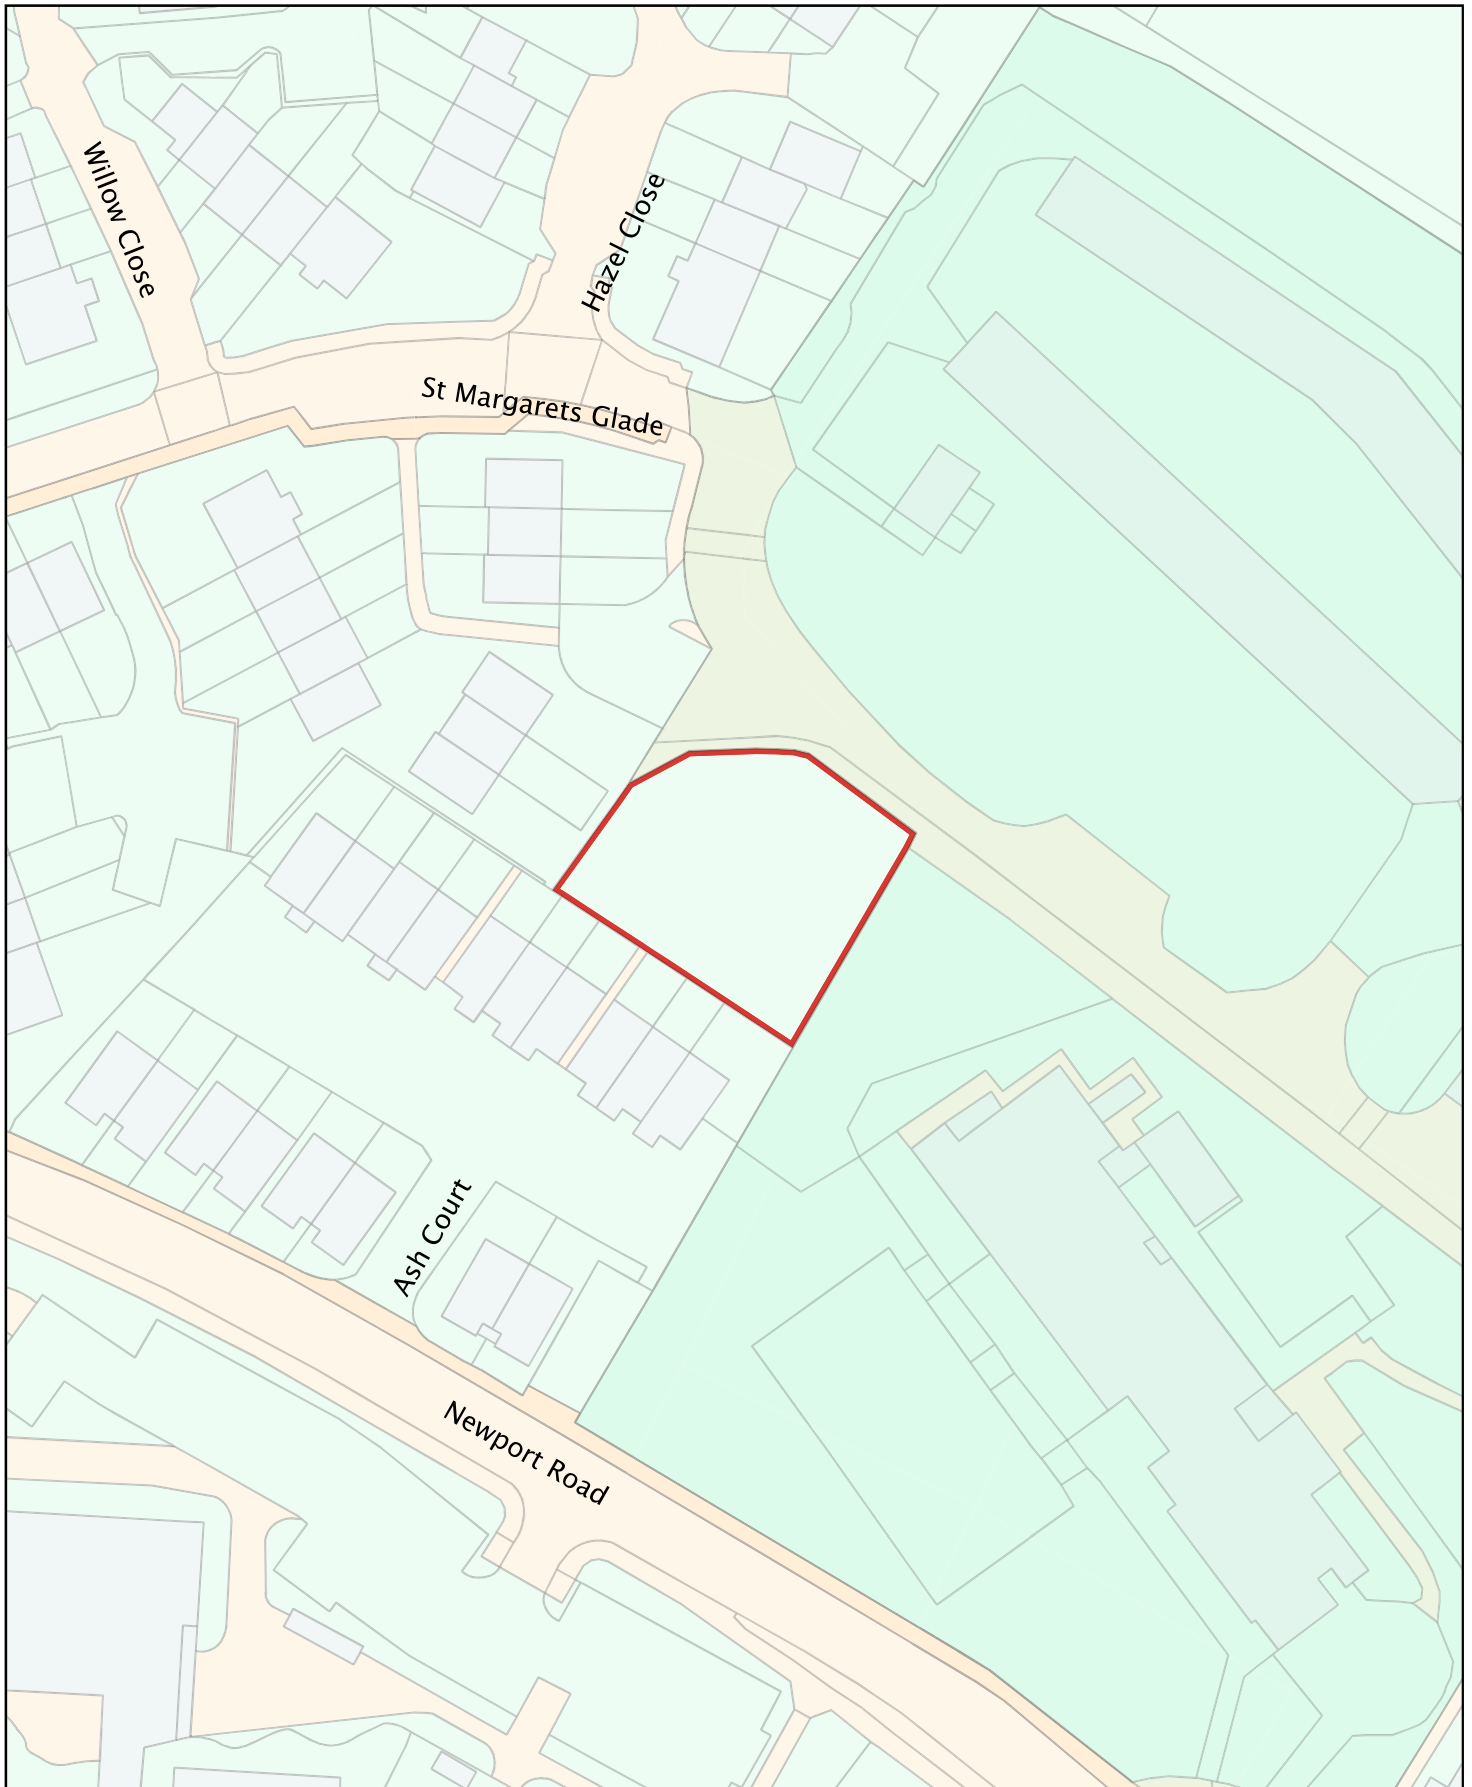

Isle of Wight Council - Public Space Protection Order Dog Exclusion Zones

Map Reference No. E13

Lowtherville Playground, Ventnor

(c) Crown copyright and database rights 2019 Ordnance Survey
100019229