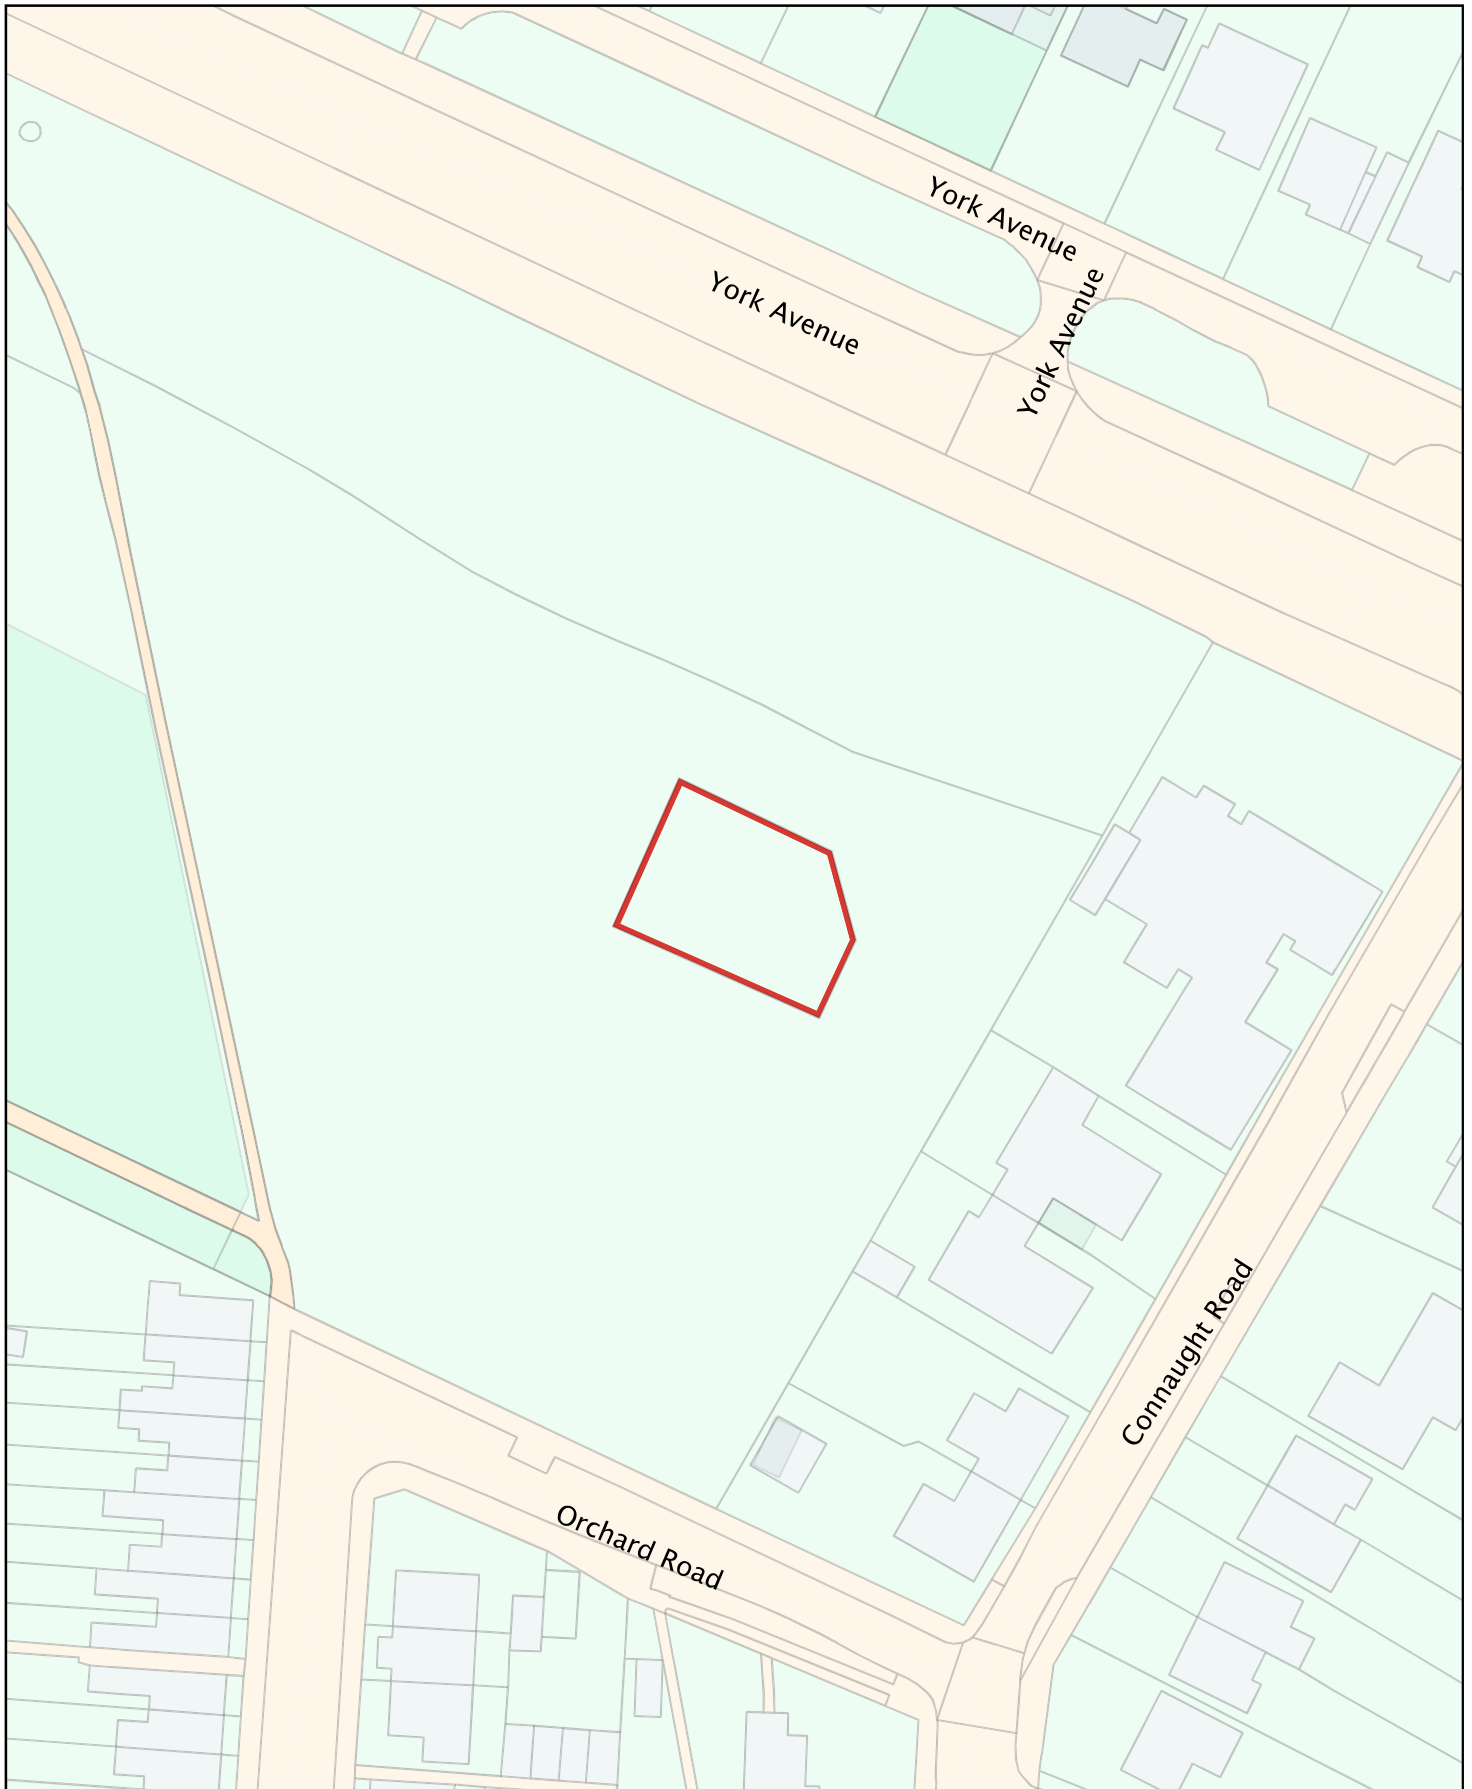

Isle of Wight Council - Public Space Protection Order Dog Exclusion Zones

Map Reference No. E12

Jubilee Recreation Ground Playground, East Cowes

(c) Crown copyright and database rights 2019 Ordnance Survey
100019229