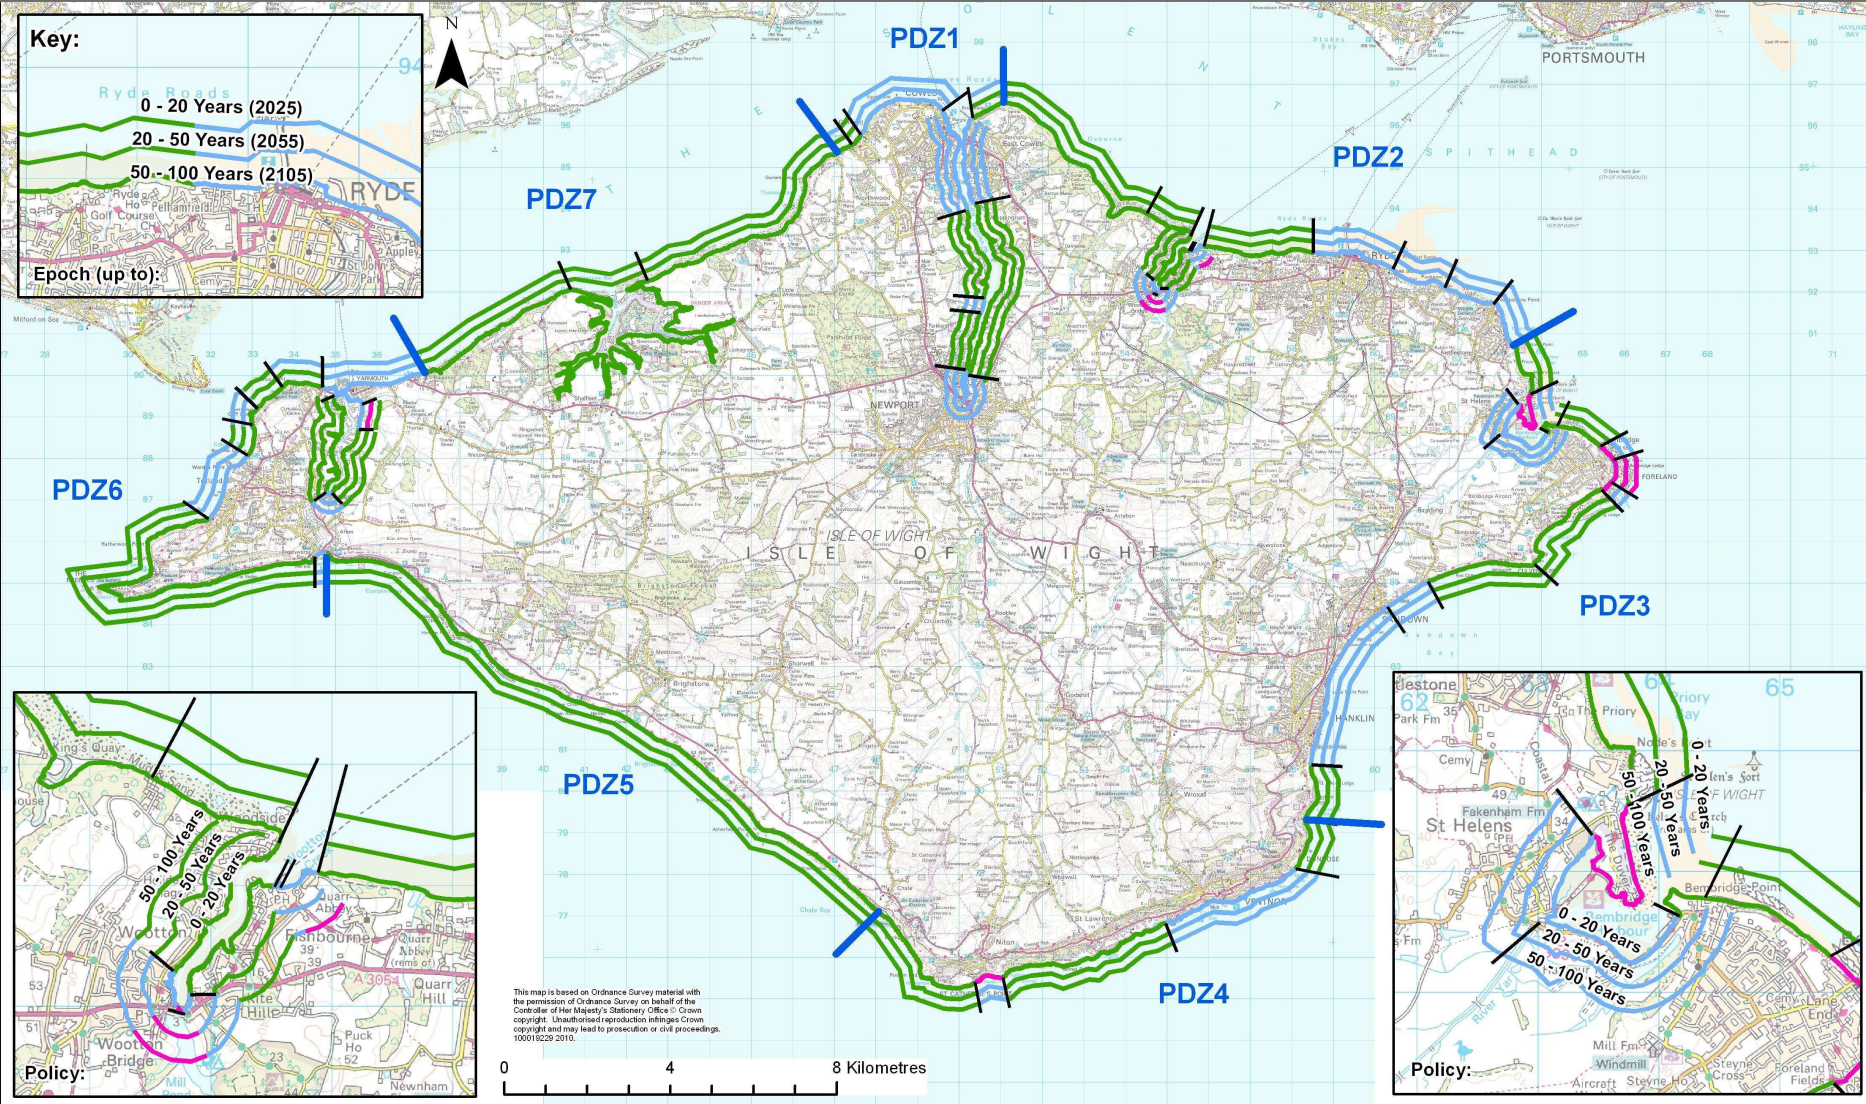

# Isle of Wight SMP Policy Summary Map

Key	Policy
	Hold the Line
	Managed Realignment
	No Active Intervention
	Policy Development Zones
	Policy Units

NB. Lines show draft policy choices not defence structures