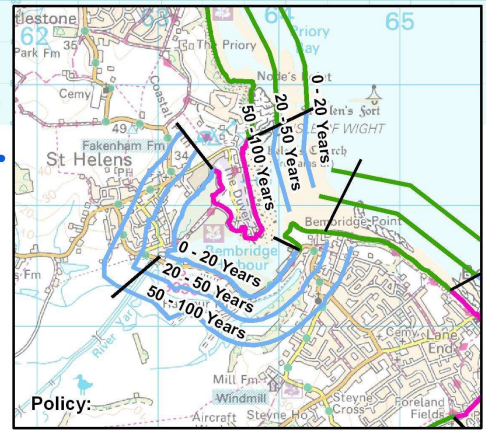

# Isle of Wight SMP Policy Summary Map

Key	Policy
	Hold the Line
	Managed Realignment
	No Active Intervention
	Policy Development Zones
	Policy Units

NB. Lines show draft policy choices not defence structures