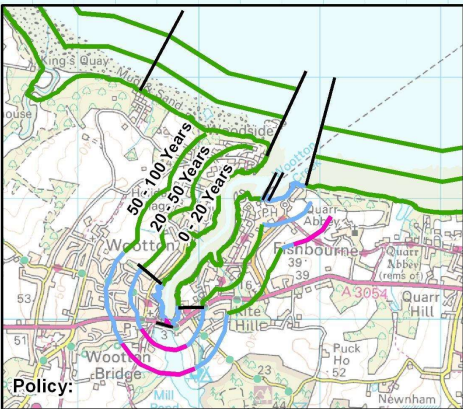

# Isle of Wight SMP Policy Summary Map

Key	Policy
	Hold the Line
	Managed Realignment
	No Active Intervention
	Policy Development Zones
	Policy Units

NB. Lines show draft policy choices not defence structures