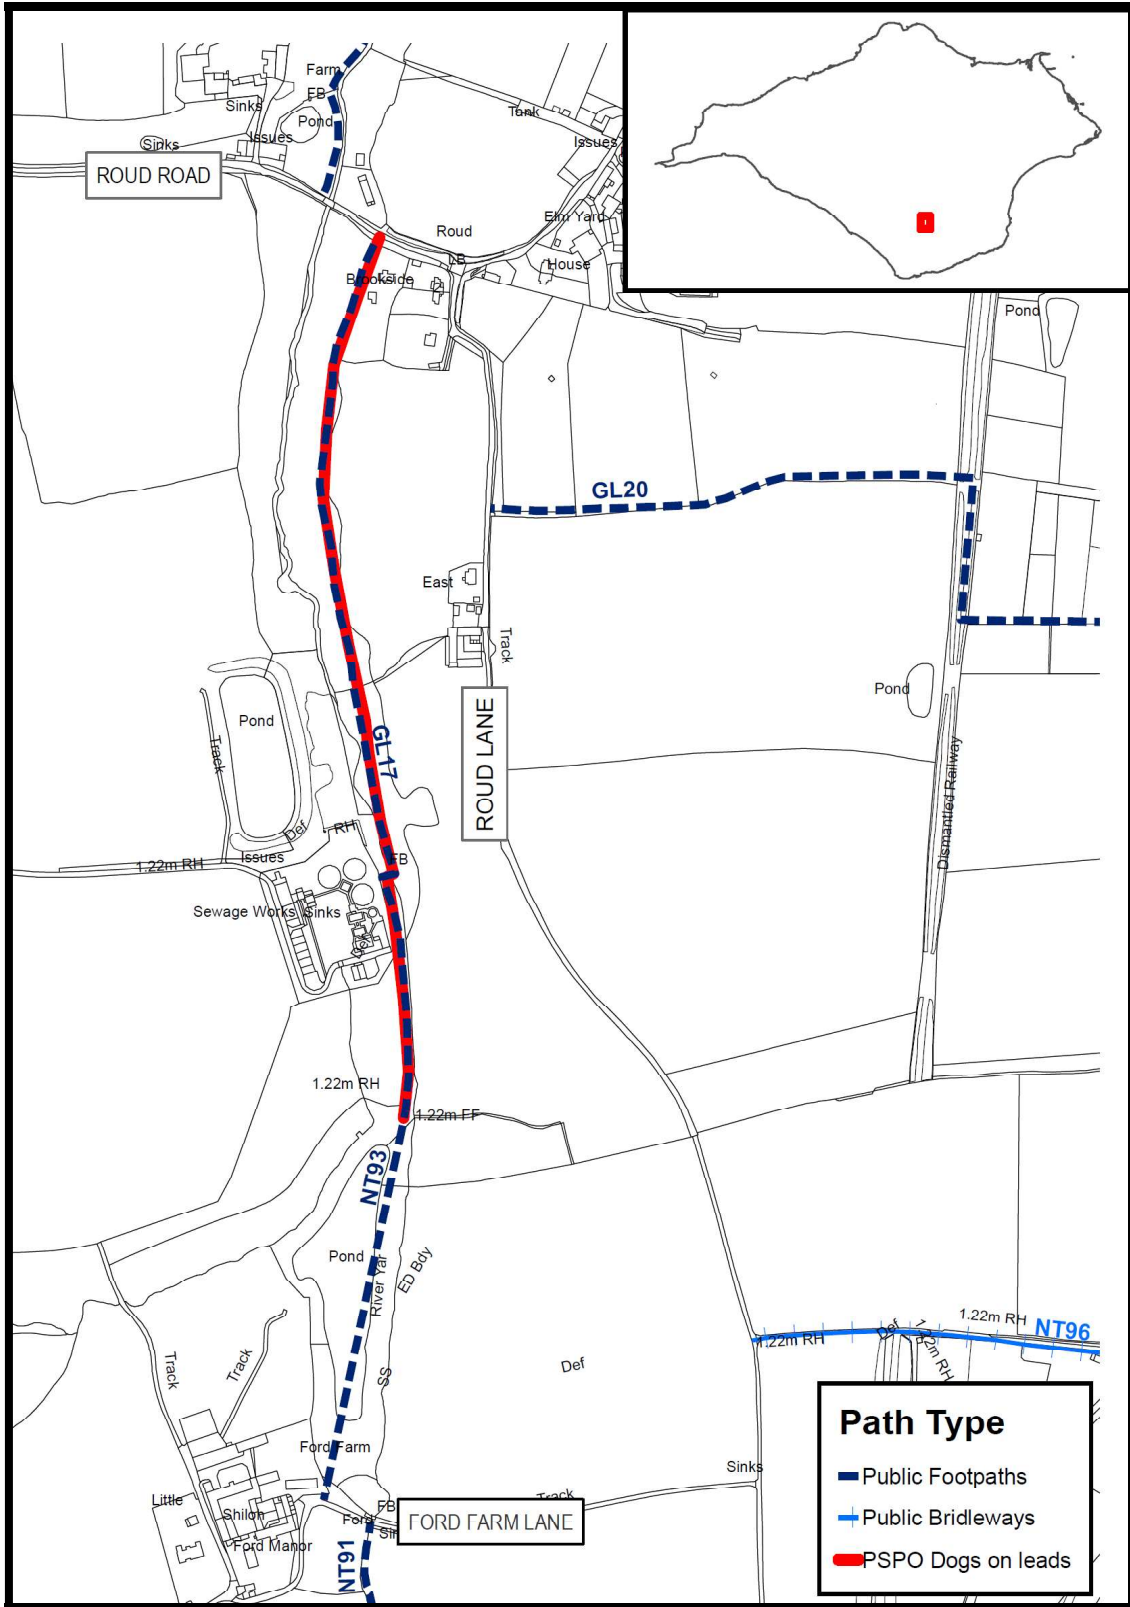

Public Footpath GL17(part) at Roud

[© Crown copyright and database rights 2019 Ordnance Survey Licence No. 100019229. This is not a Definitive Map - It is provided for indication purposes only]

L02