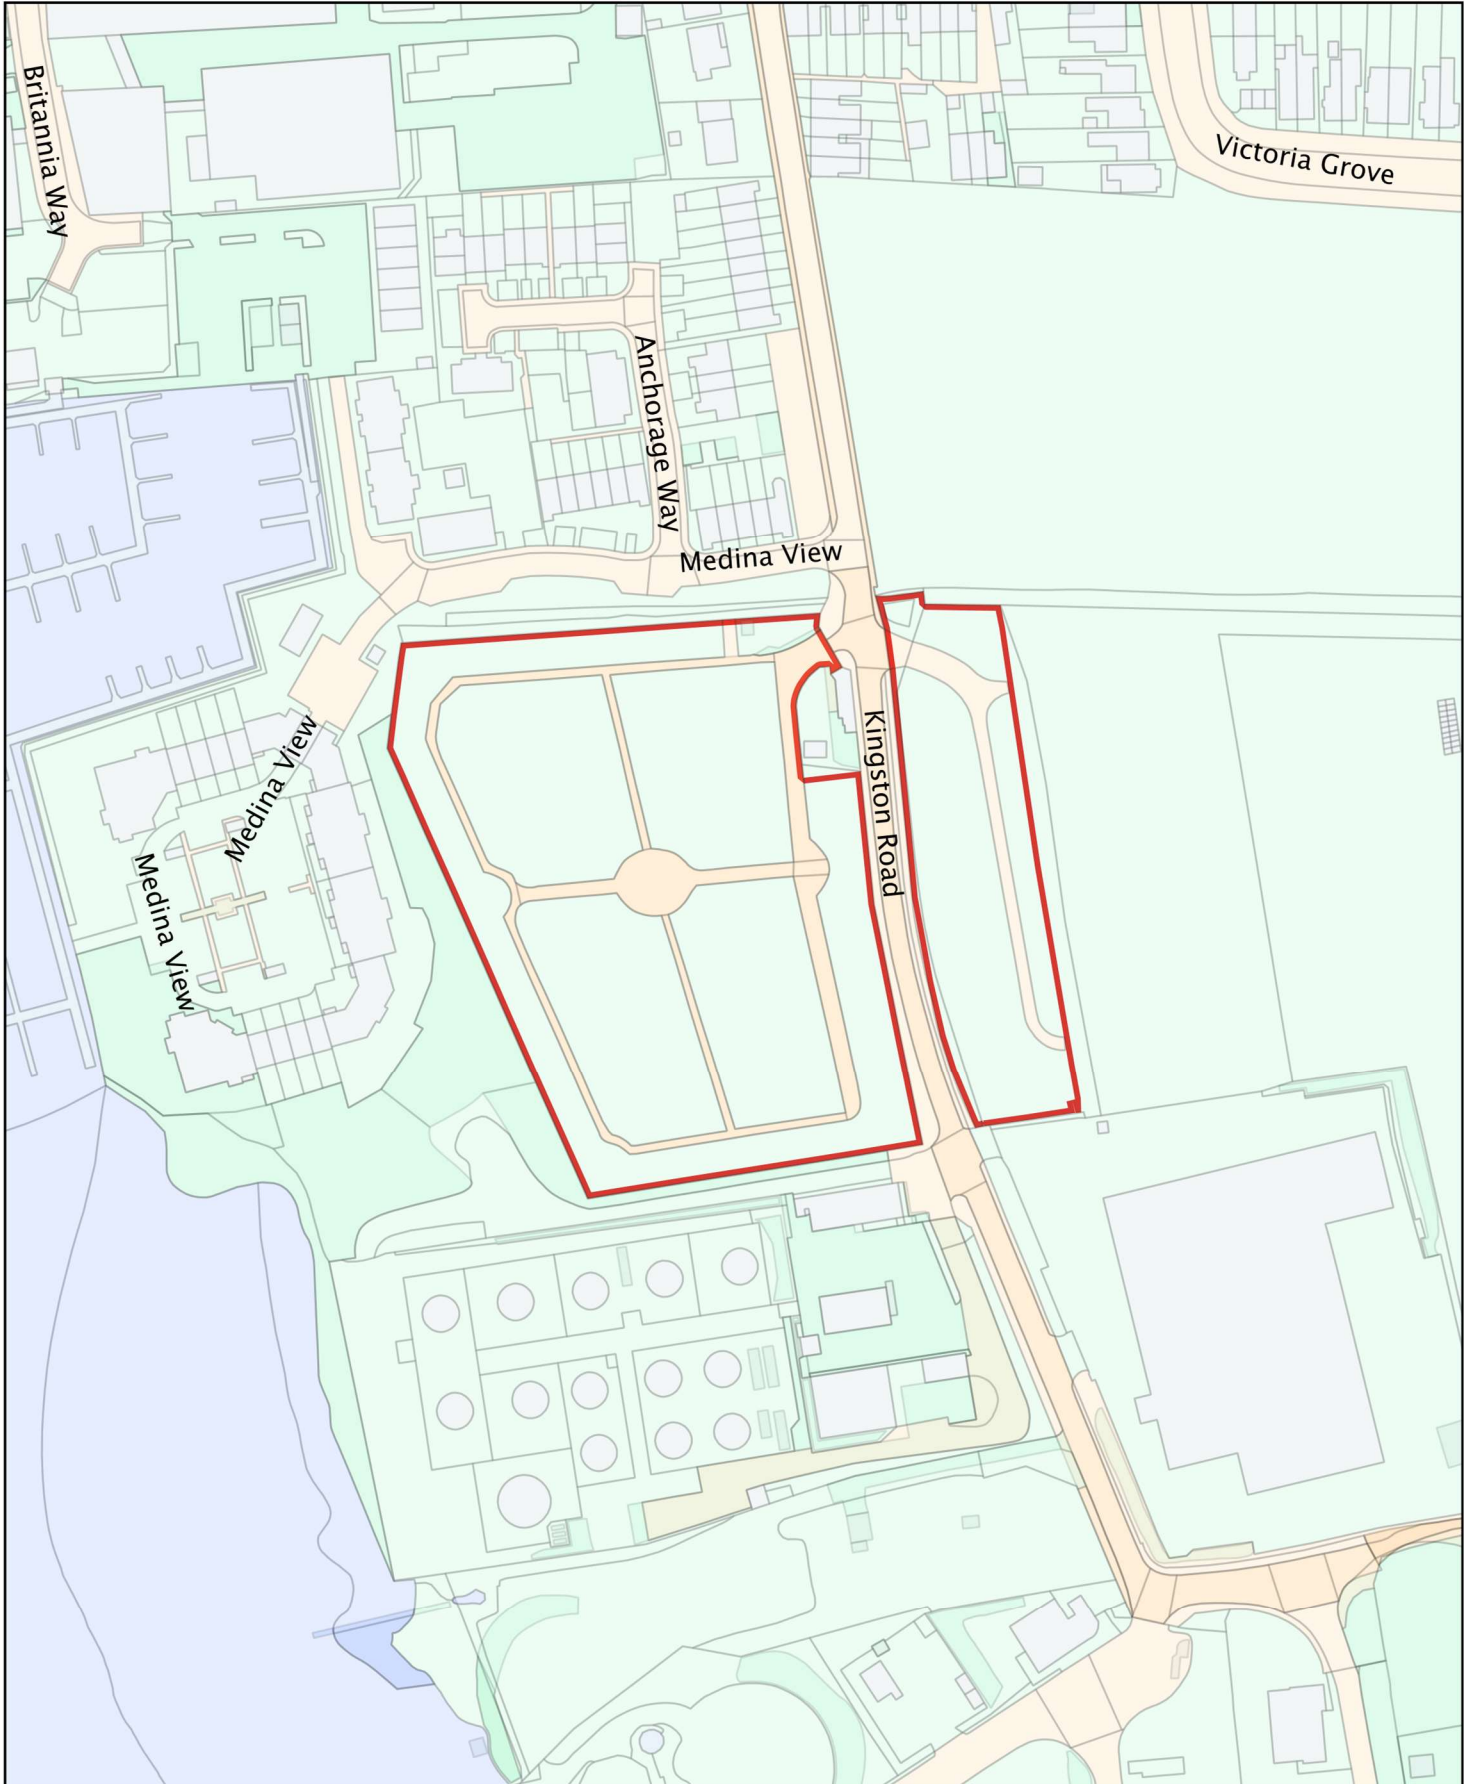

# Isle of Wight Council - Public Space Protection Order -Dogs on Leads

Map Reference No. L16

## East Cowes Cemetery, East Cowes