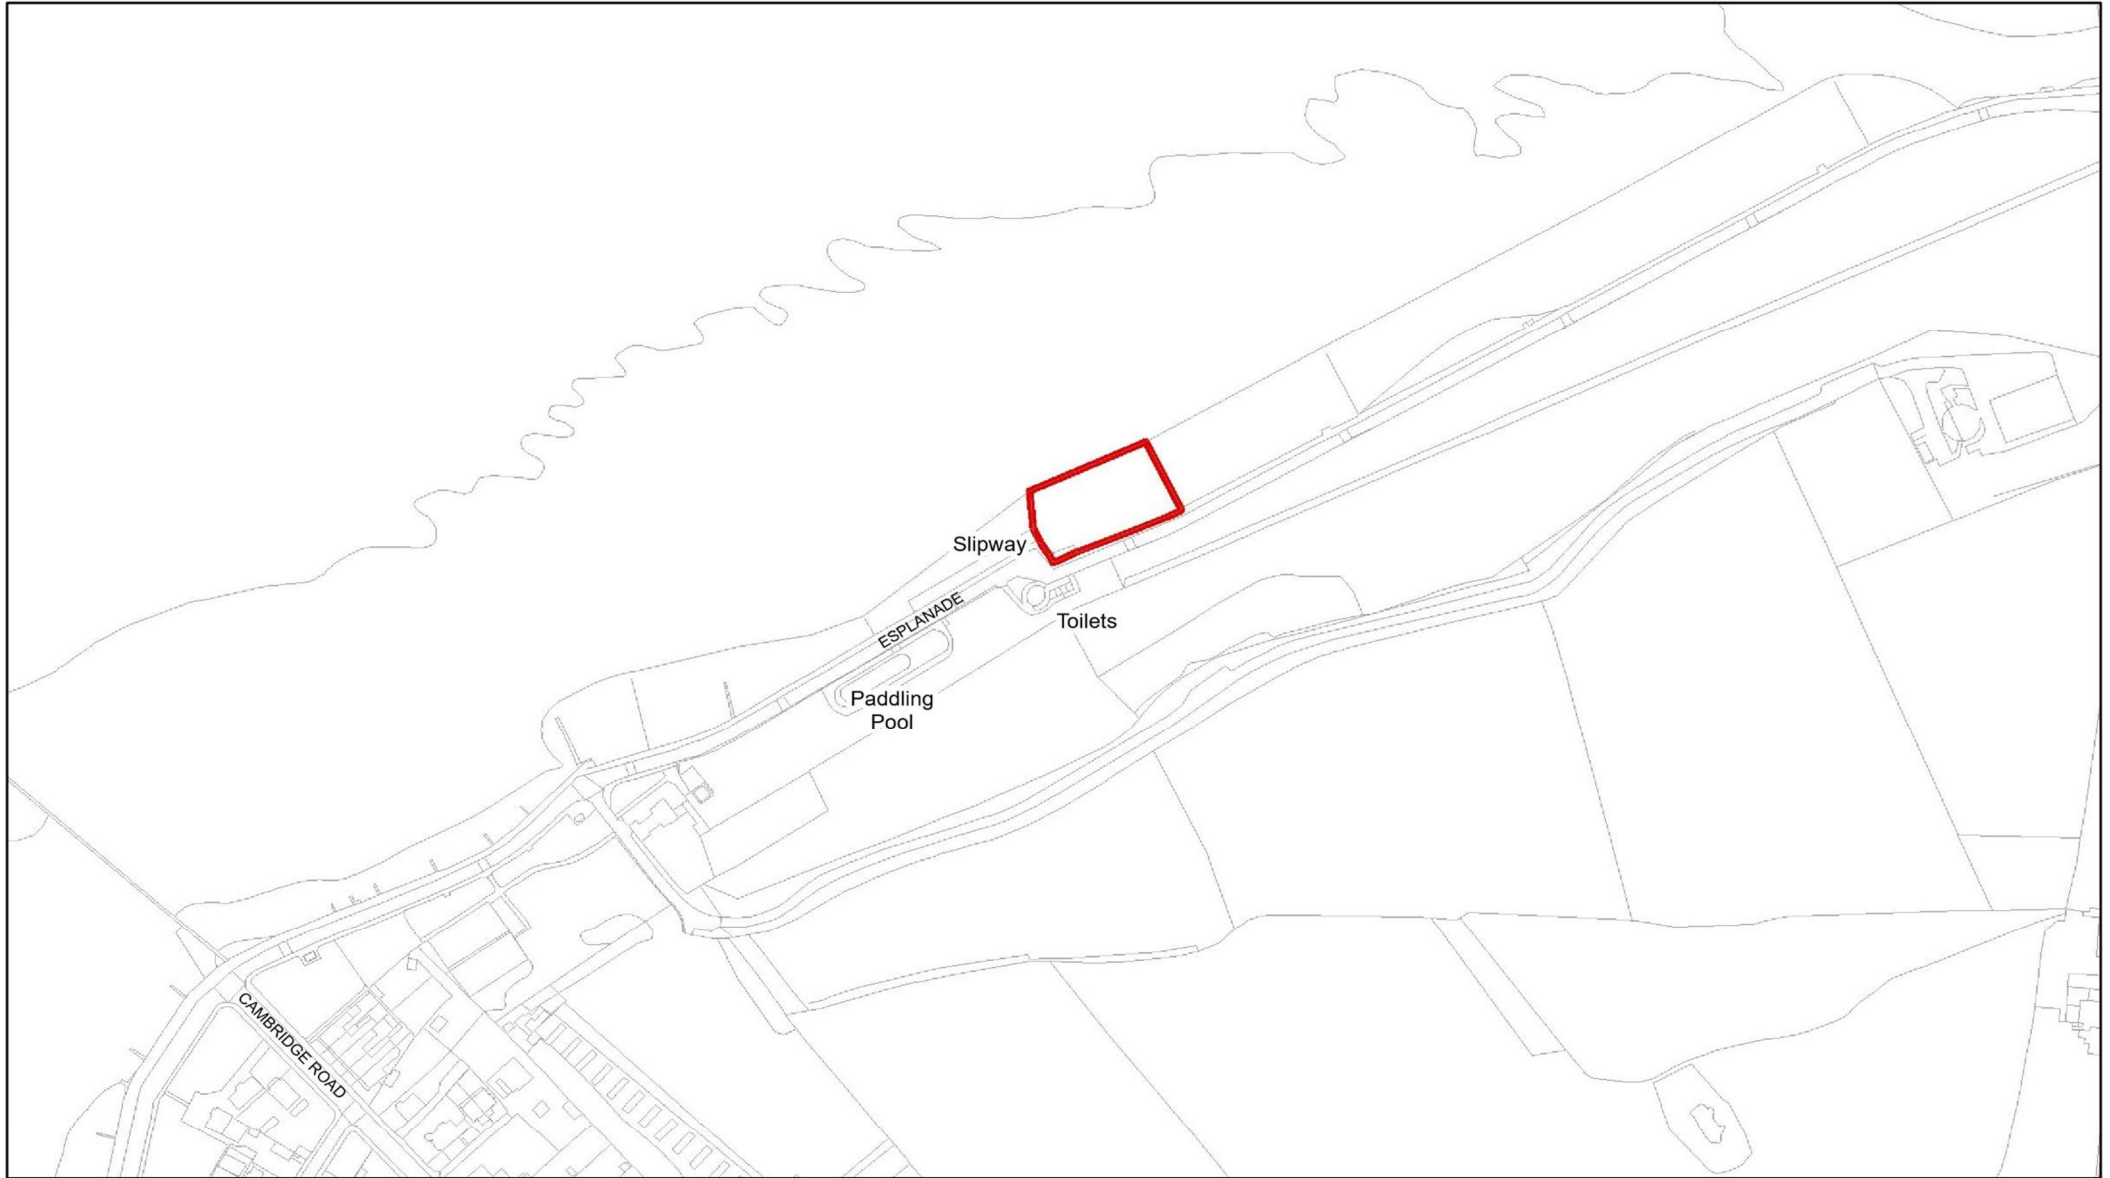

Isle of Wight Council - Public Space Protection Order

Dog Exclusion Zone - 1st May to 30th September

Map Reference No.E45

East Cowes Beach Area

© Crown copyright 2019 Ordnance Survey 100019229.