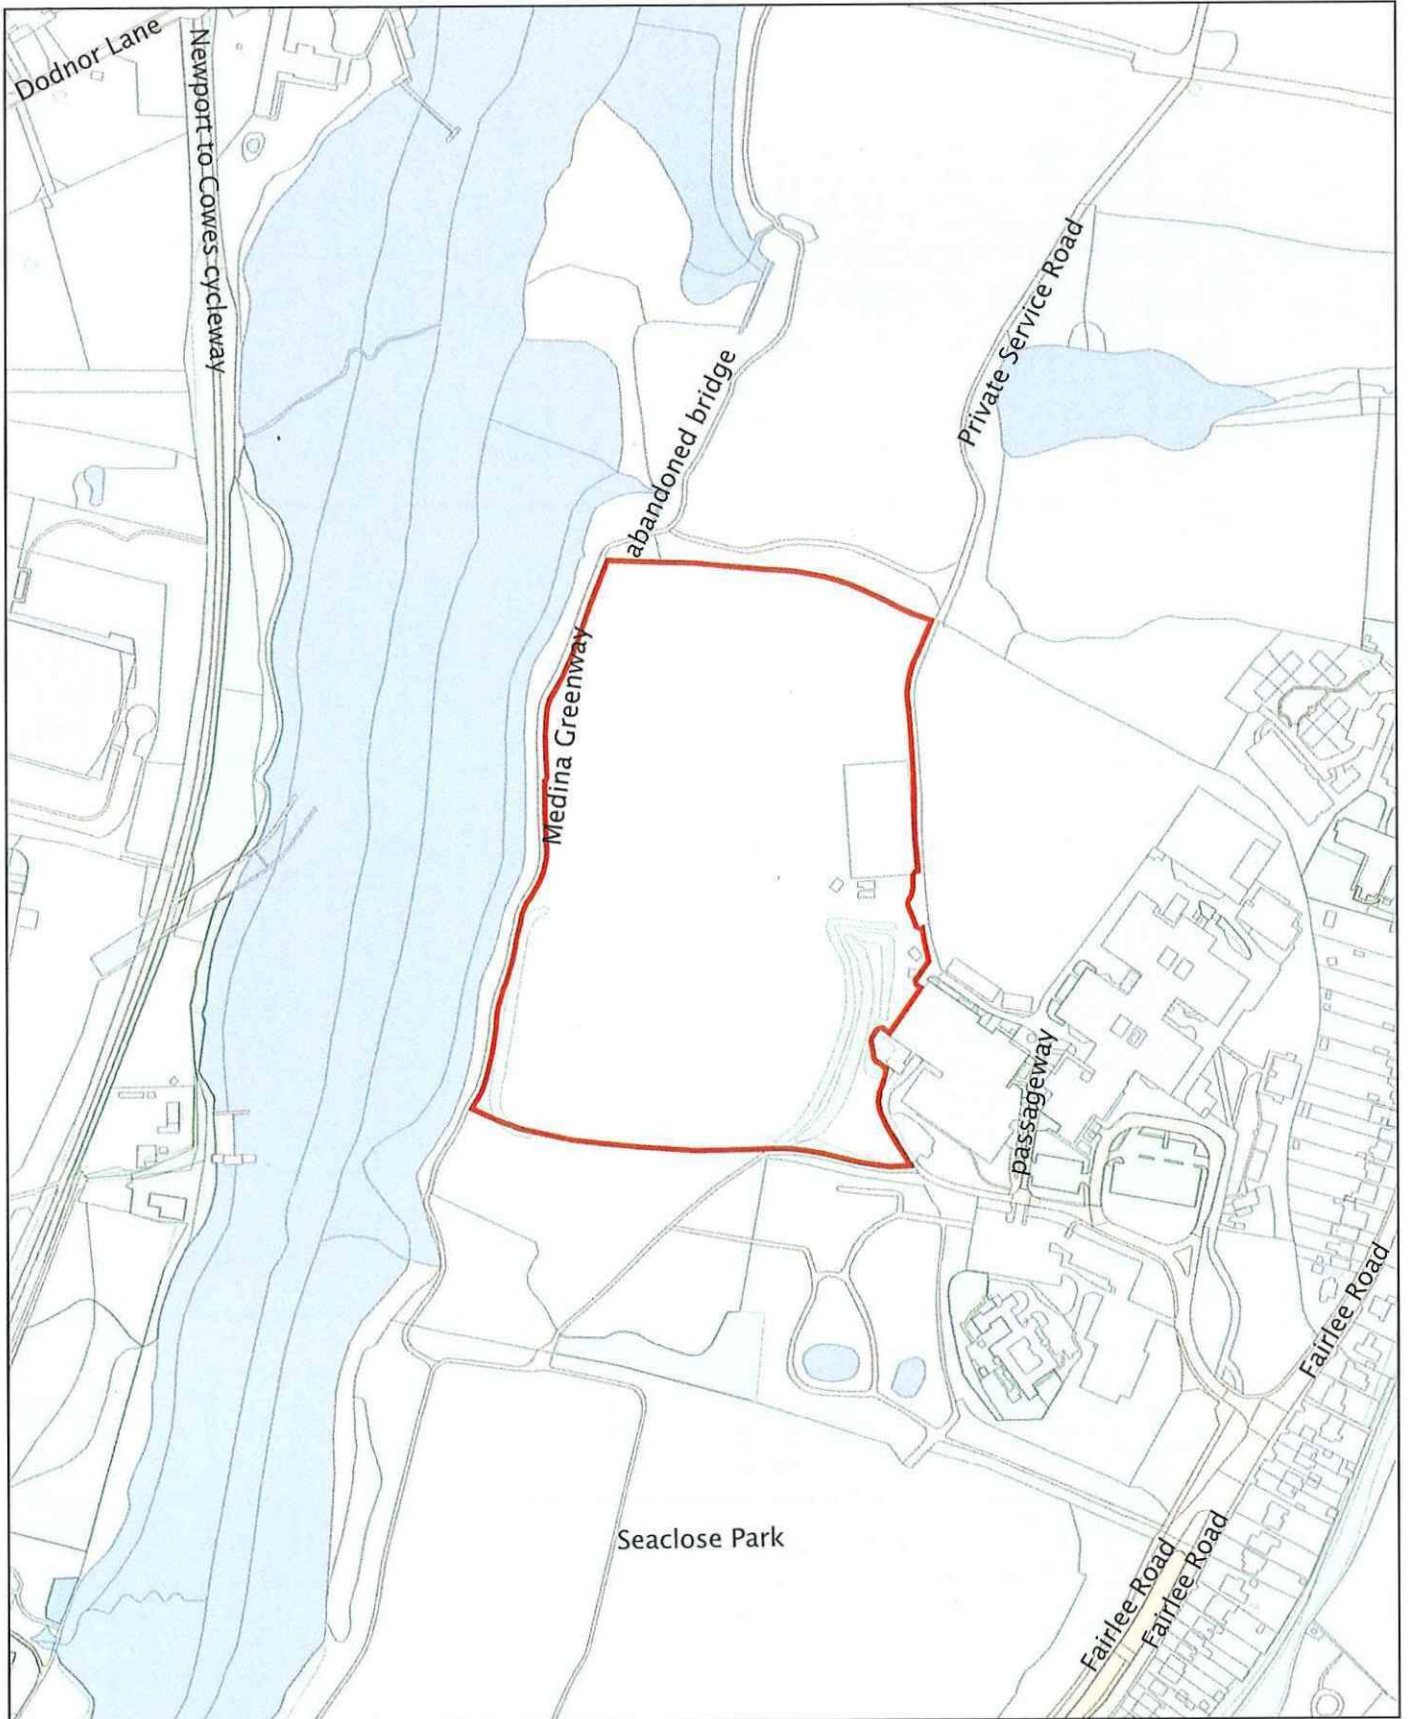

Isle of Wight Council - Public Space Protection Order Dog Exclusion Zones

Map Reference No. E55

Medina College

(c) Crown copyright and database rights 2019 Ordnance Survey
100019229