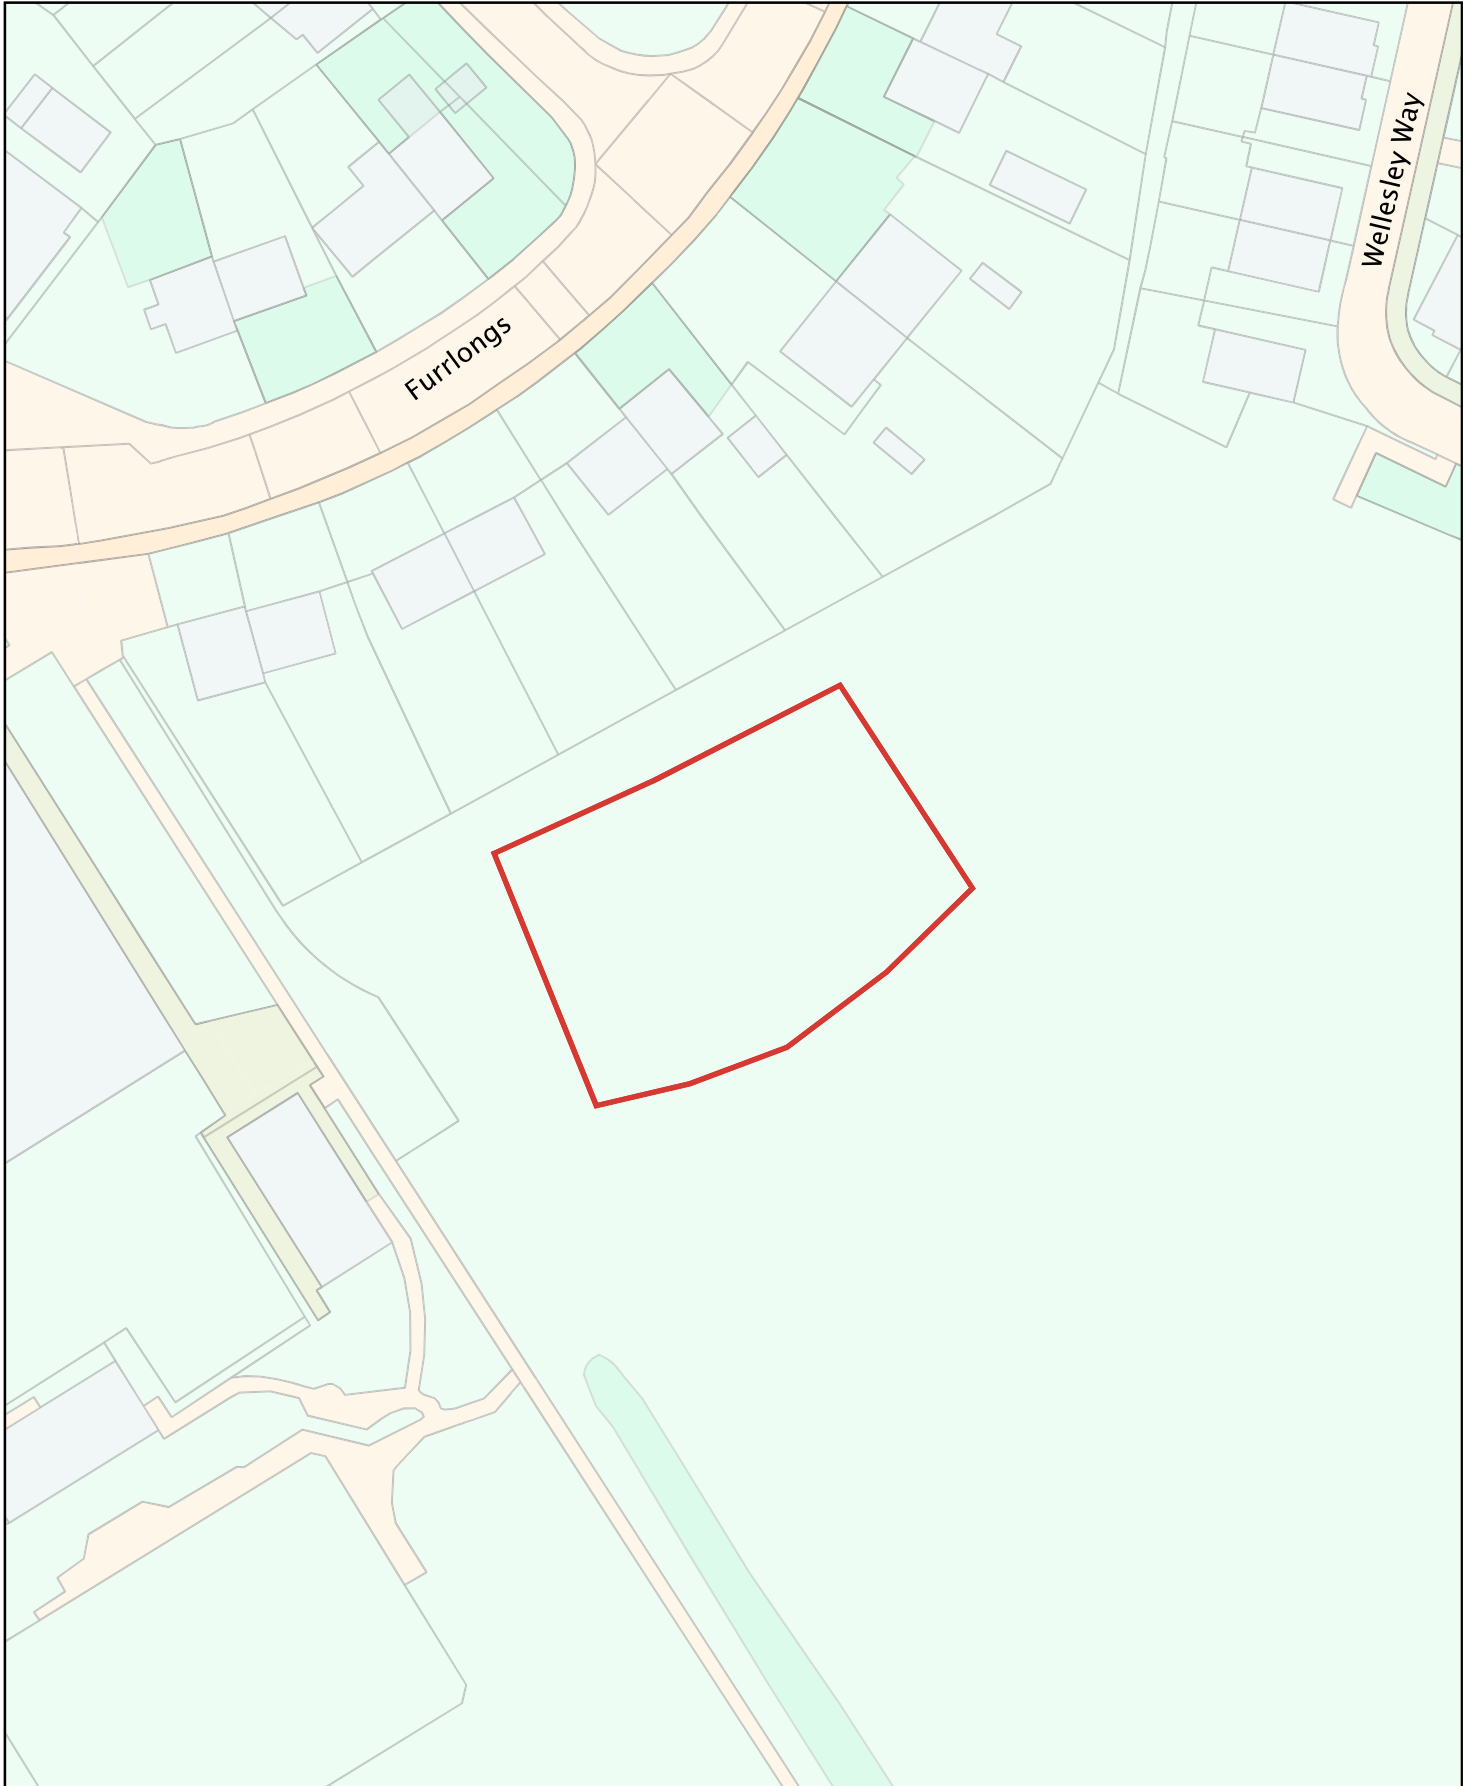

# Isle of Wight Council - Public Space Protection Order Dog Exclusion Zones

Map Reference No. E08

## Downside Recreation Ground Playground, Newport

(c) Crown copyright and database rights 2019 Ordnance Survey  
100019229