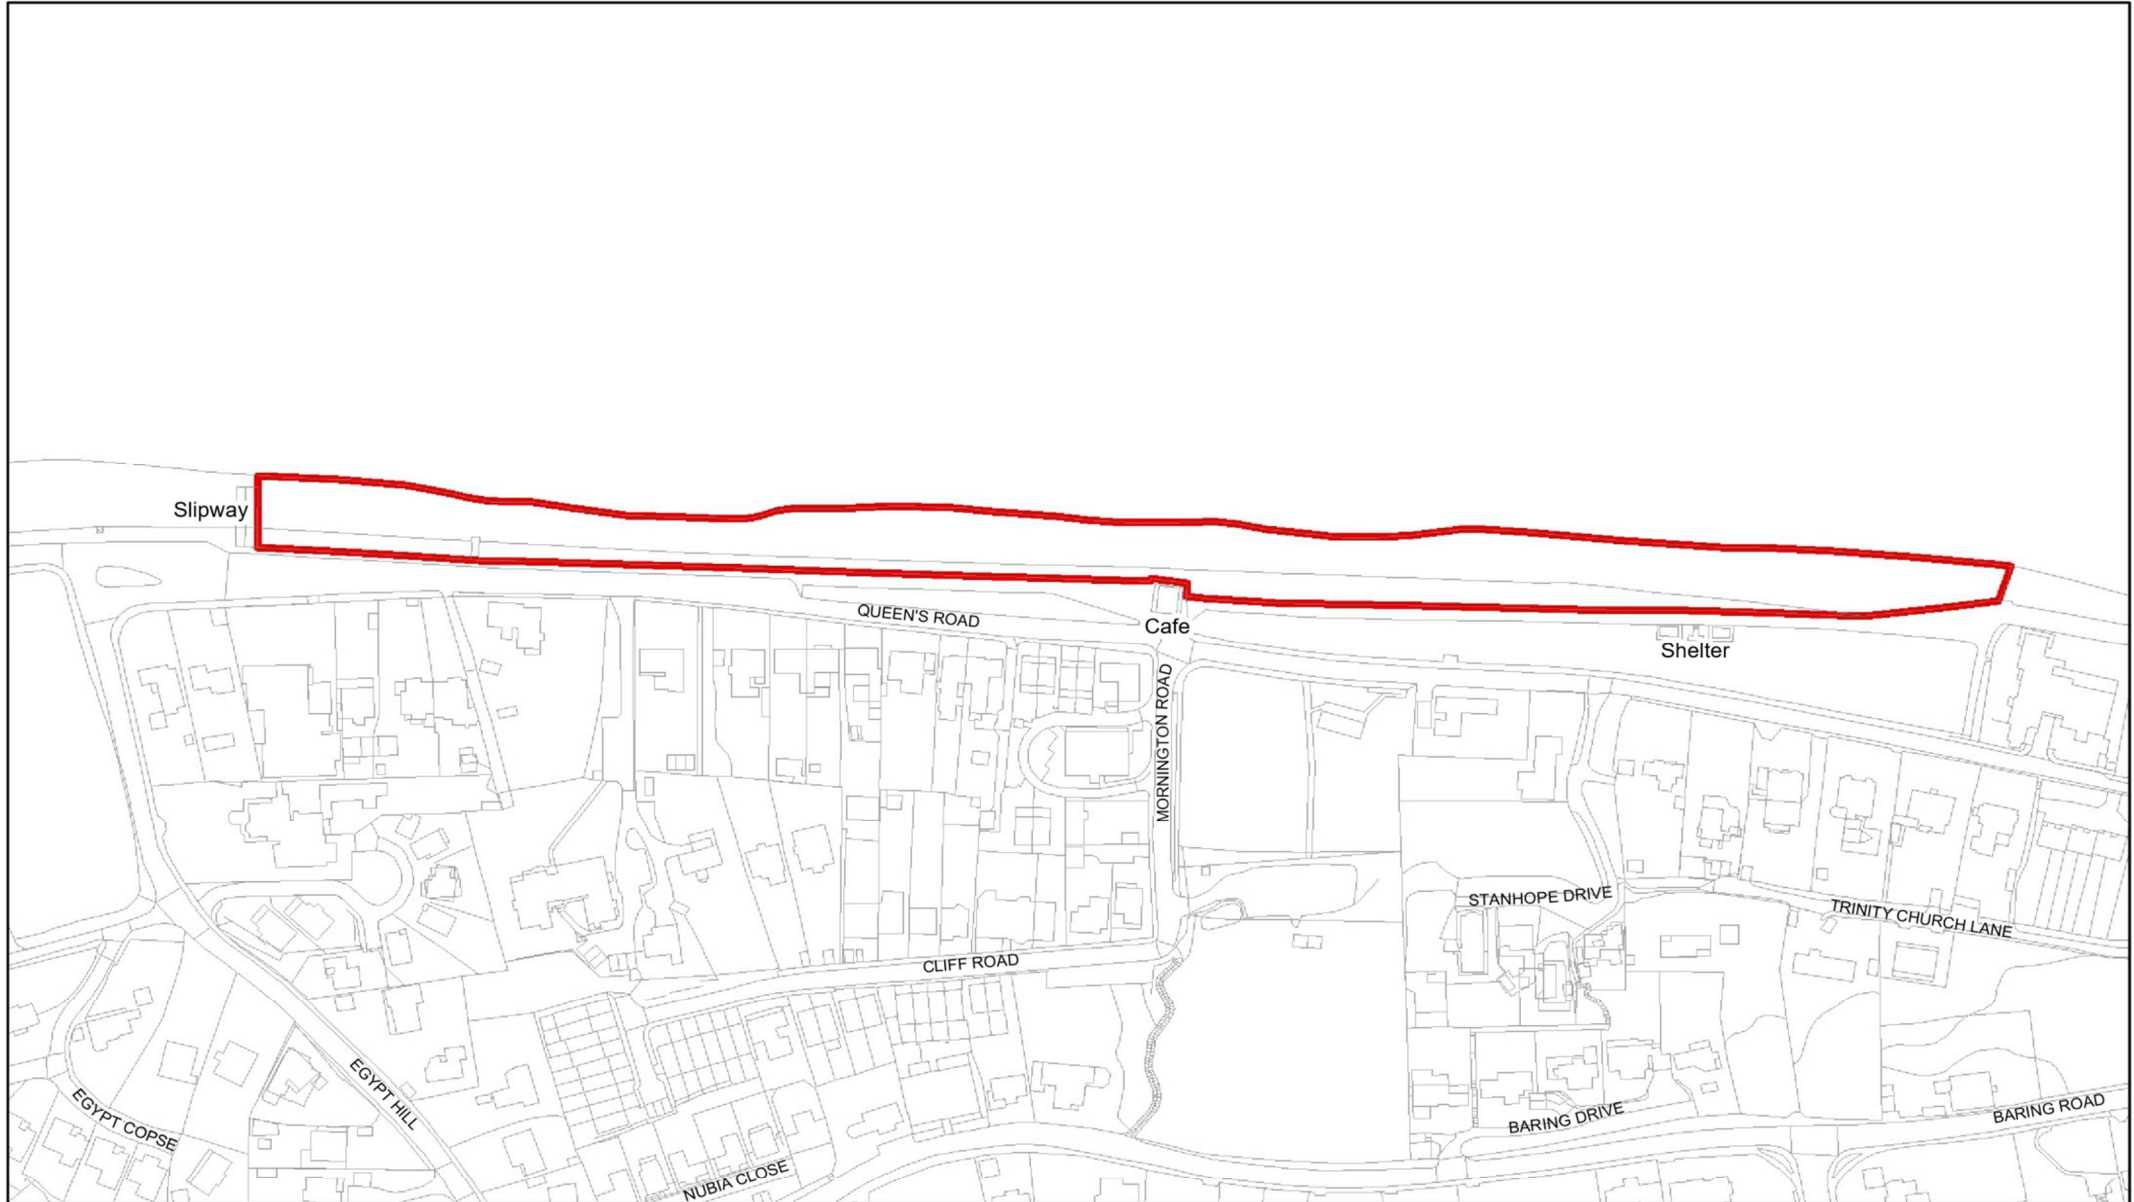

Isle of Wight Council - Public Space Protection Order

Dog Exclusion Zone - 1st May to 30th September

Map Reference No.E44

Cowes Beach Area

© Crown copyright 2019 Ordnance Survey 100019229.

N