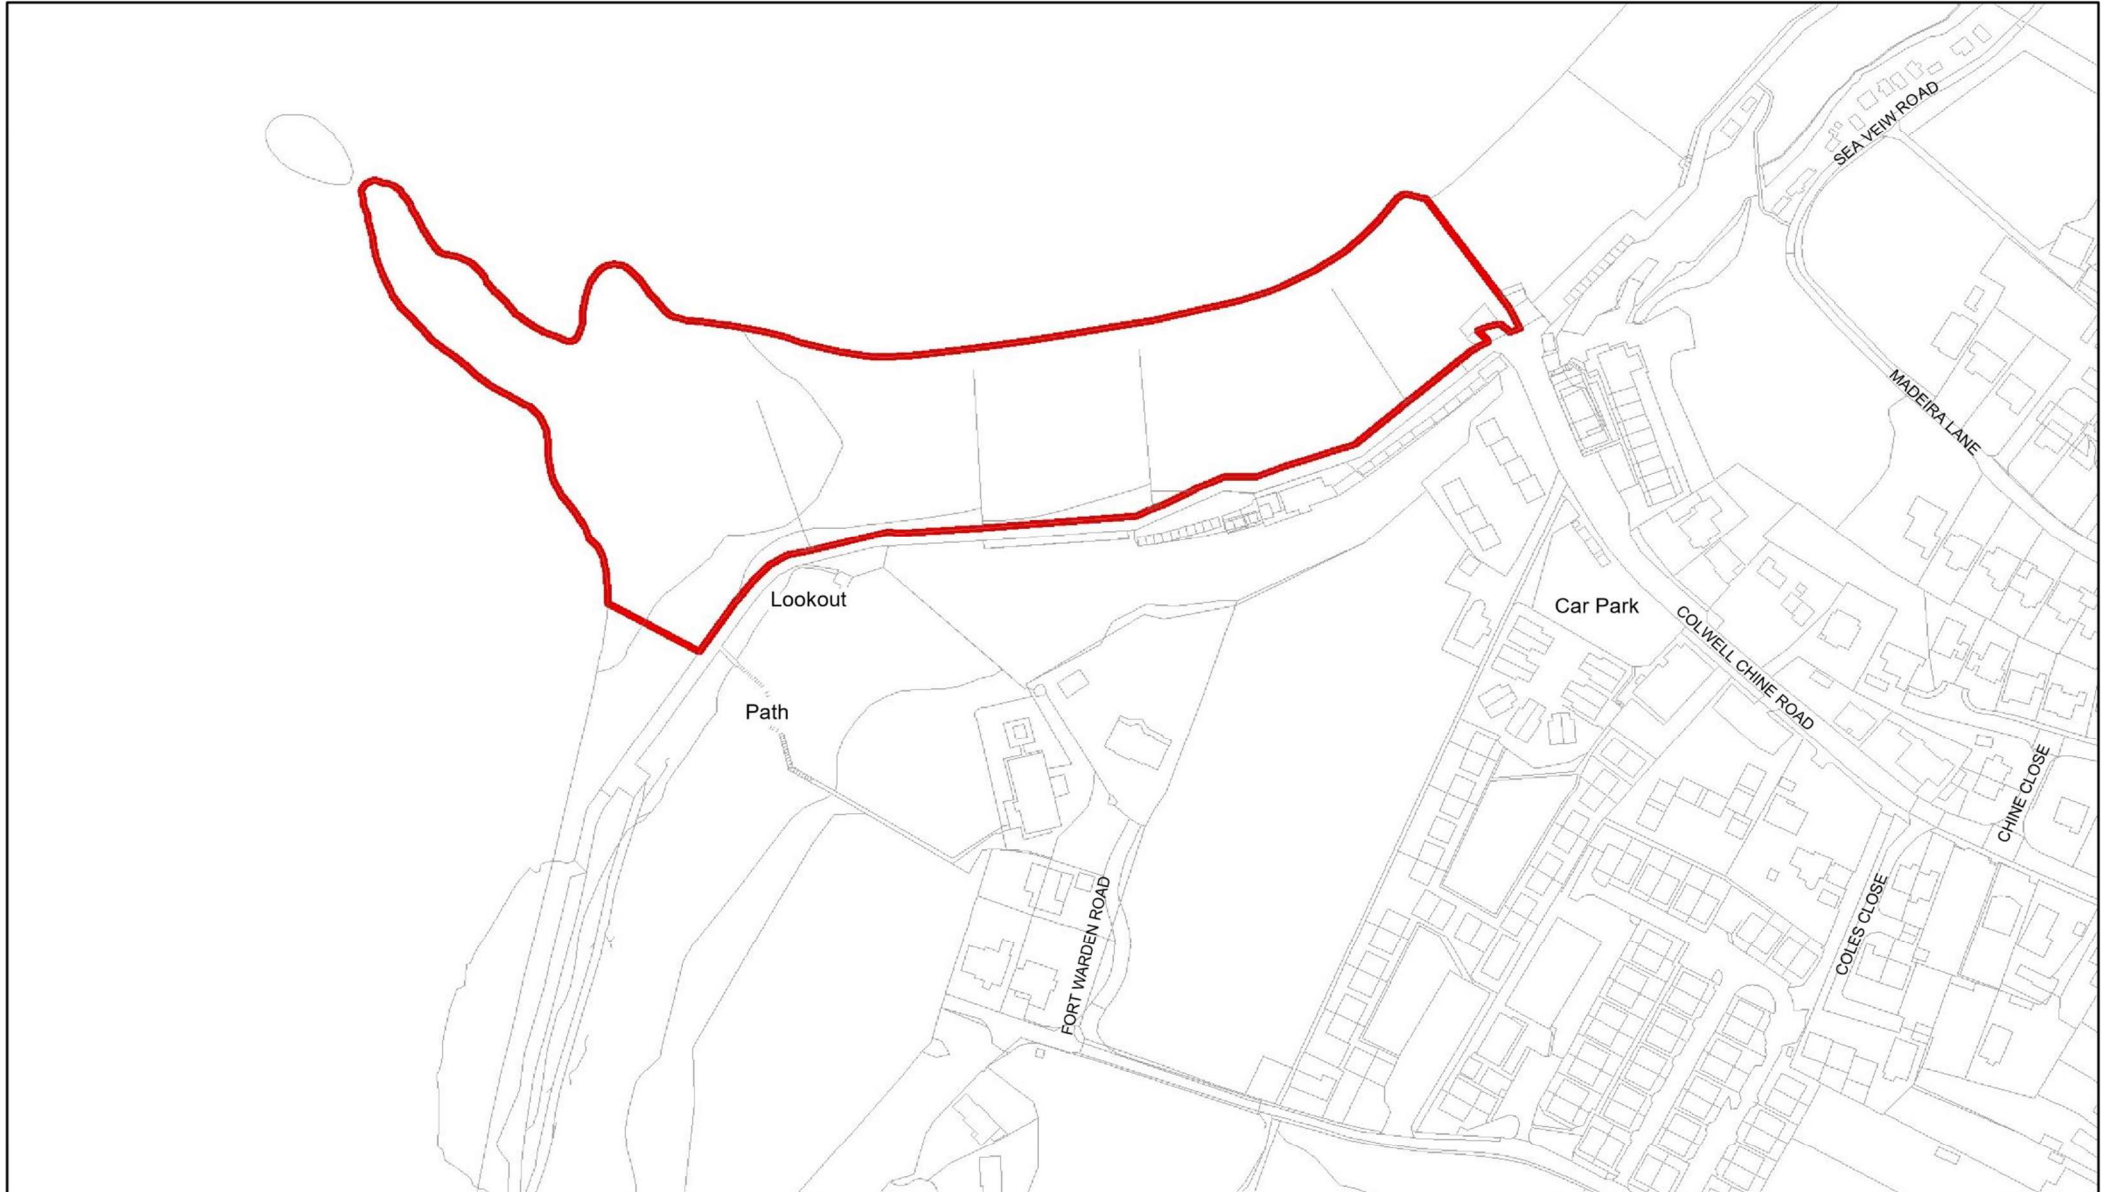

Isle of Wight Council - Public Space Protection Order

Dog Exclusion Zone - 1st May to 30th September

Map Reference No.E43

Colwell Beach Area

N