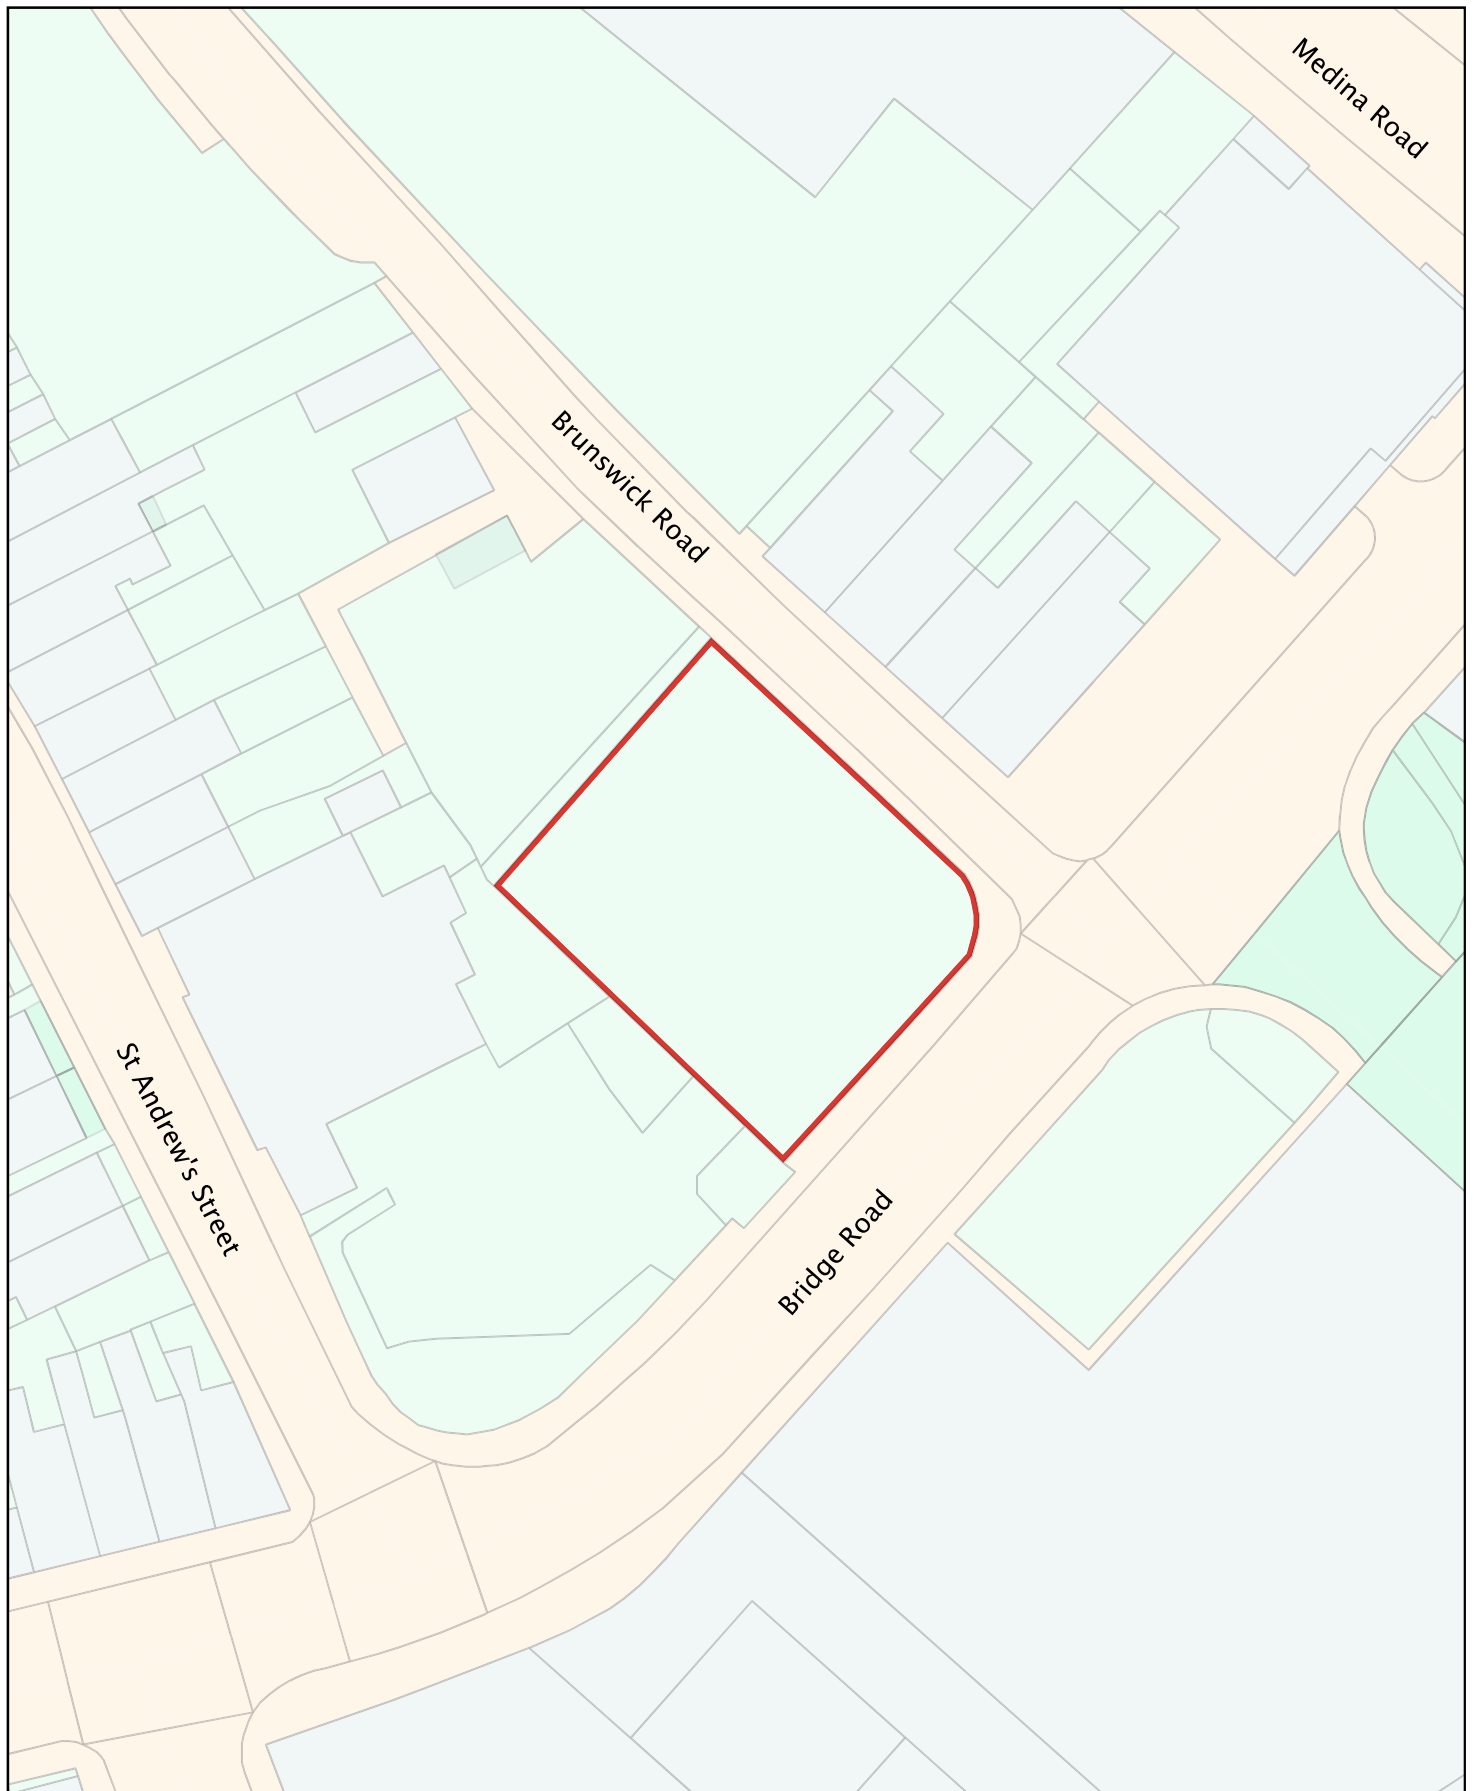

Isle of Wight Council - Public Space Protection Order Dog Exclusion Zones

Map Reference No. E06

Brunswick Road Playground, Cowes

(c) Crown copyright and database rights 2019 Ordnance Survey
100019229