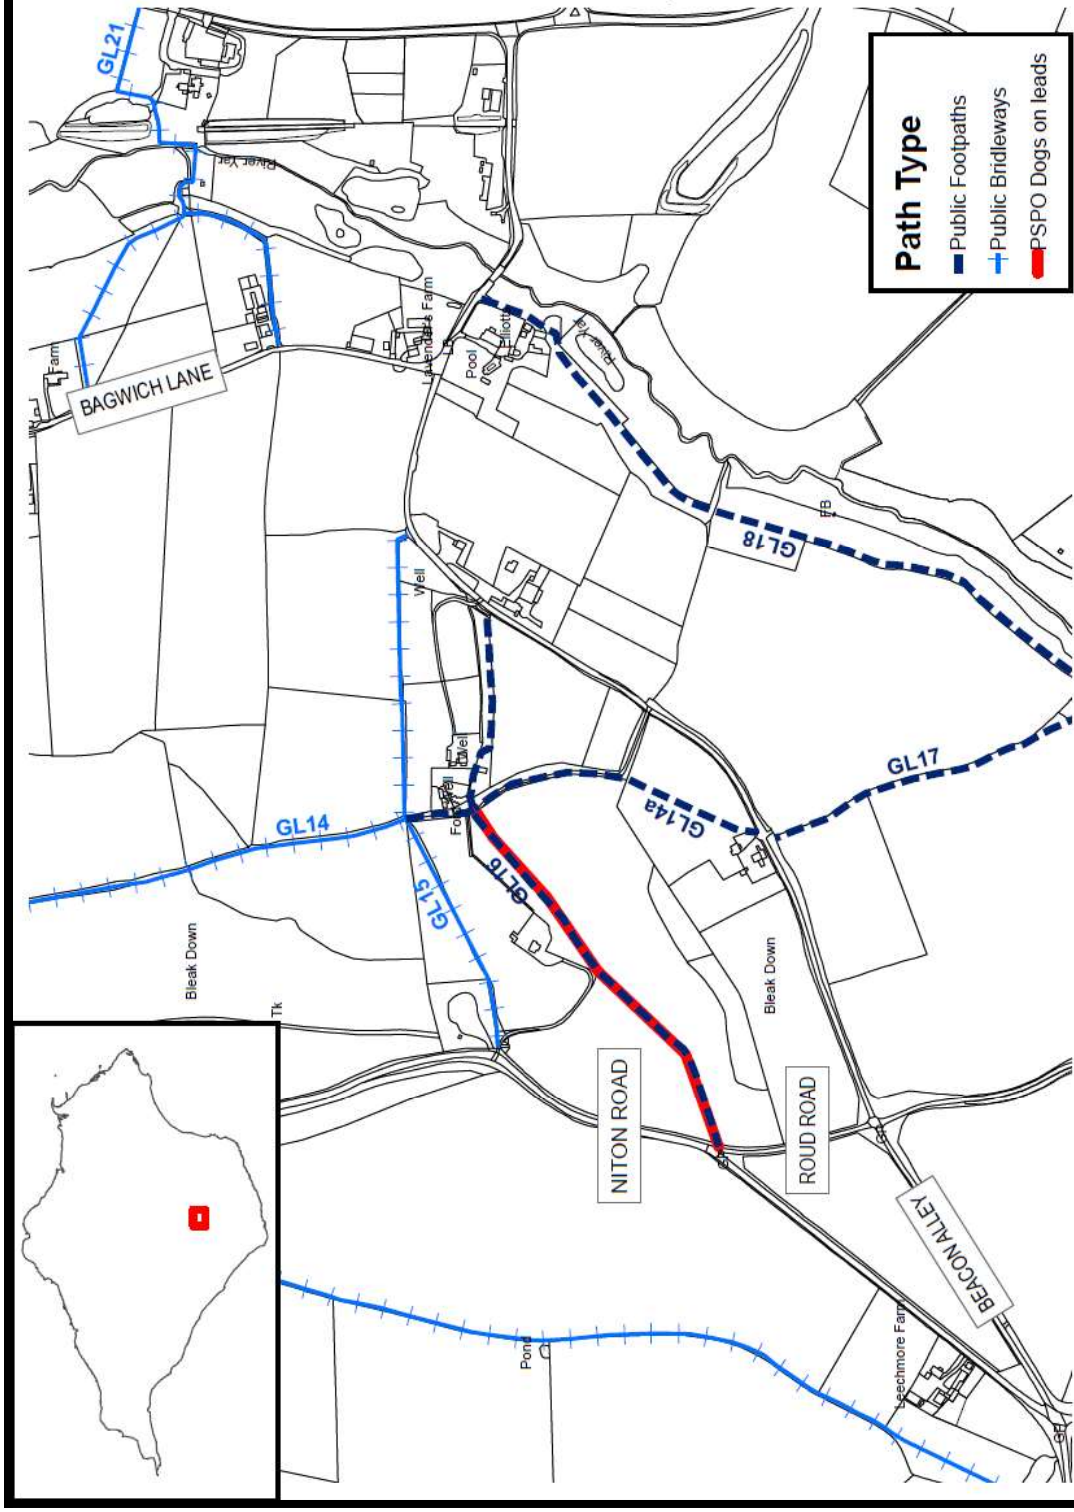

Bleak Down Nr Godshill

[© Crown copyright and database rights 2019 Ordnance Survey Licence No. 100019229. This is not a Definitive Map - It is provided for indication purposes only]