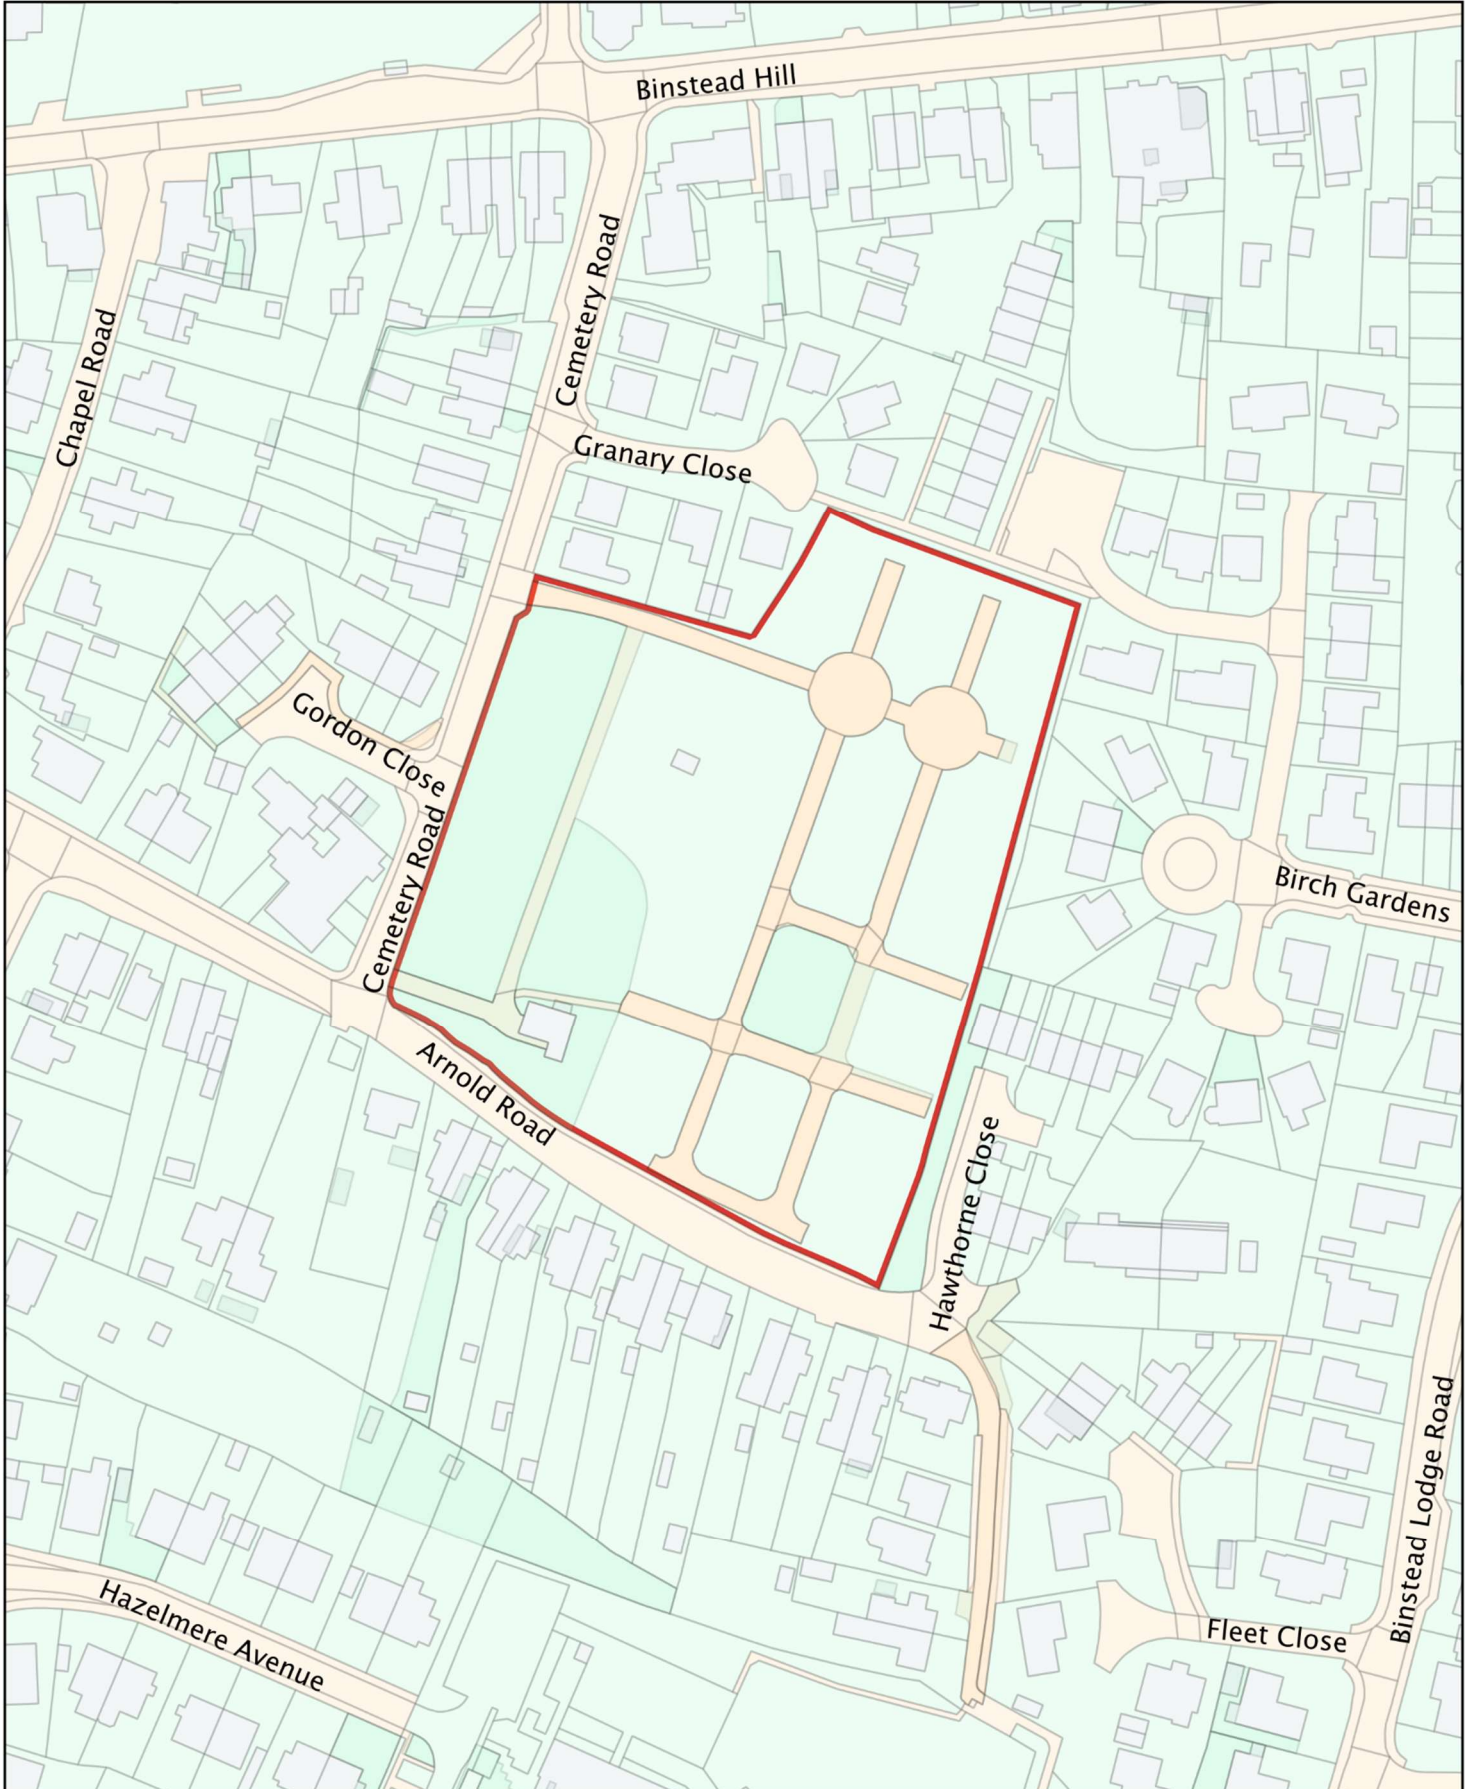

Isle of Wight Council – Public Space Protection Order -Dogs on Leads

Map Reference No. L13

Binstead Cemetery, Ryde