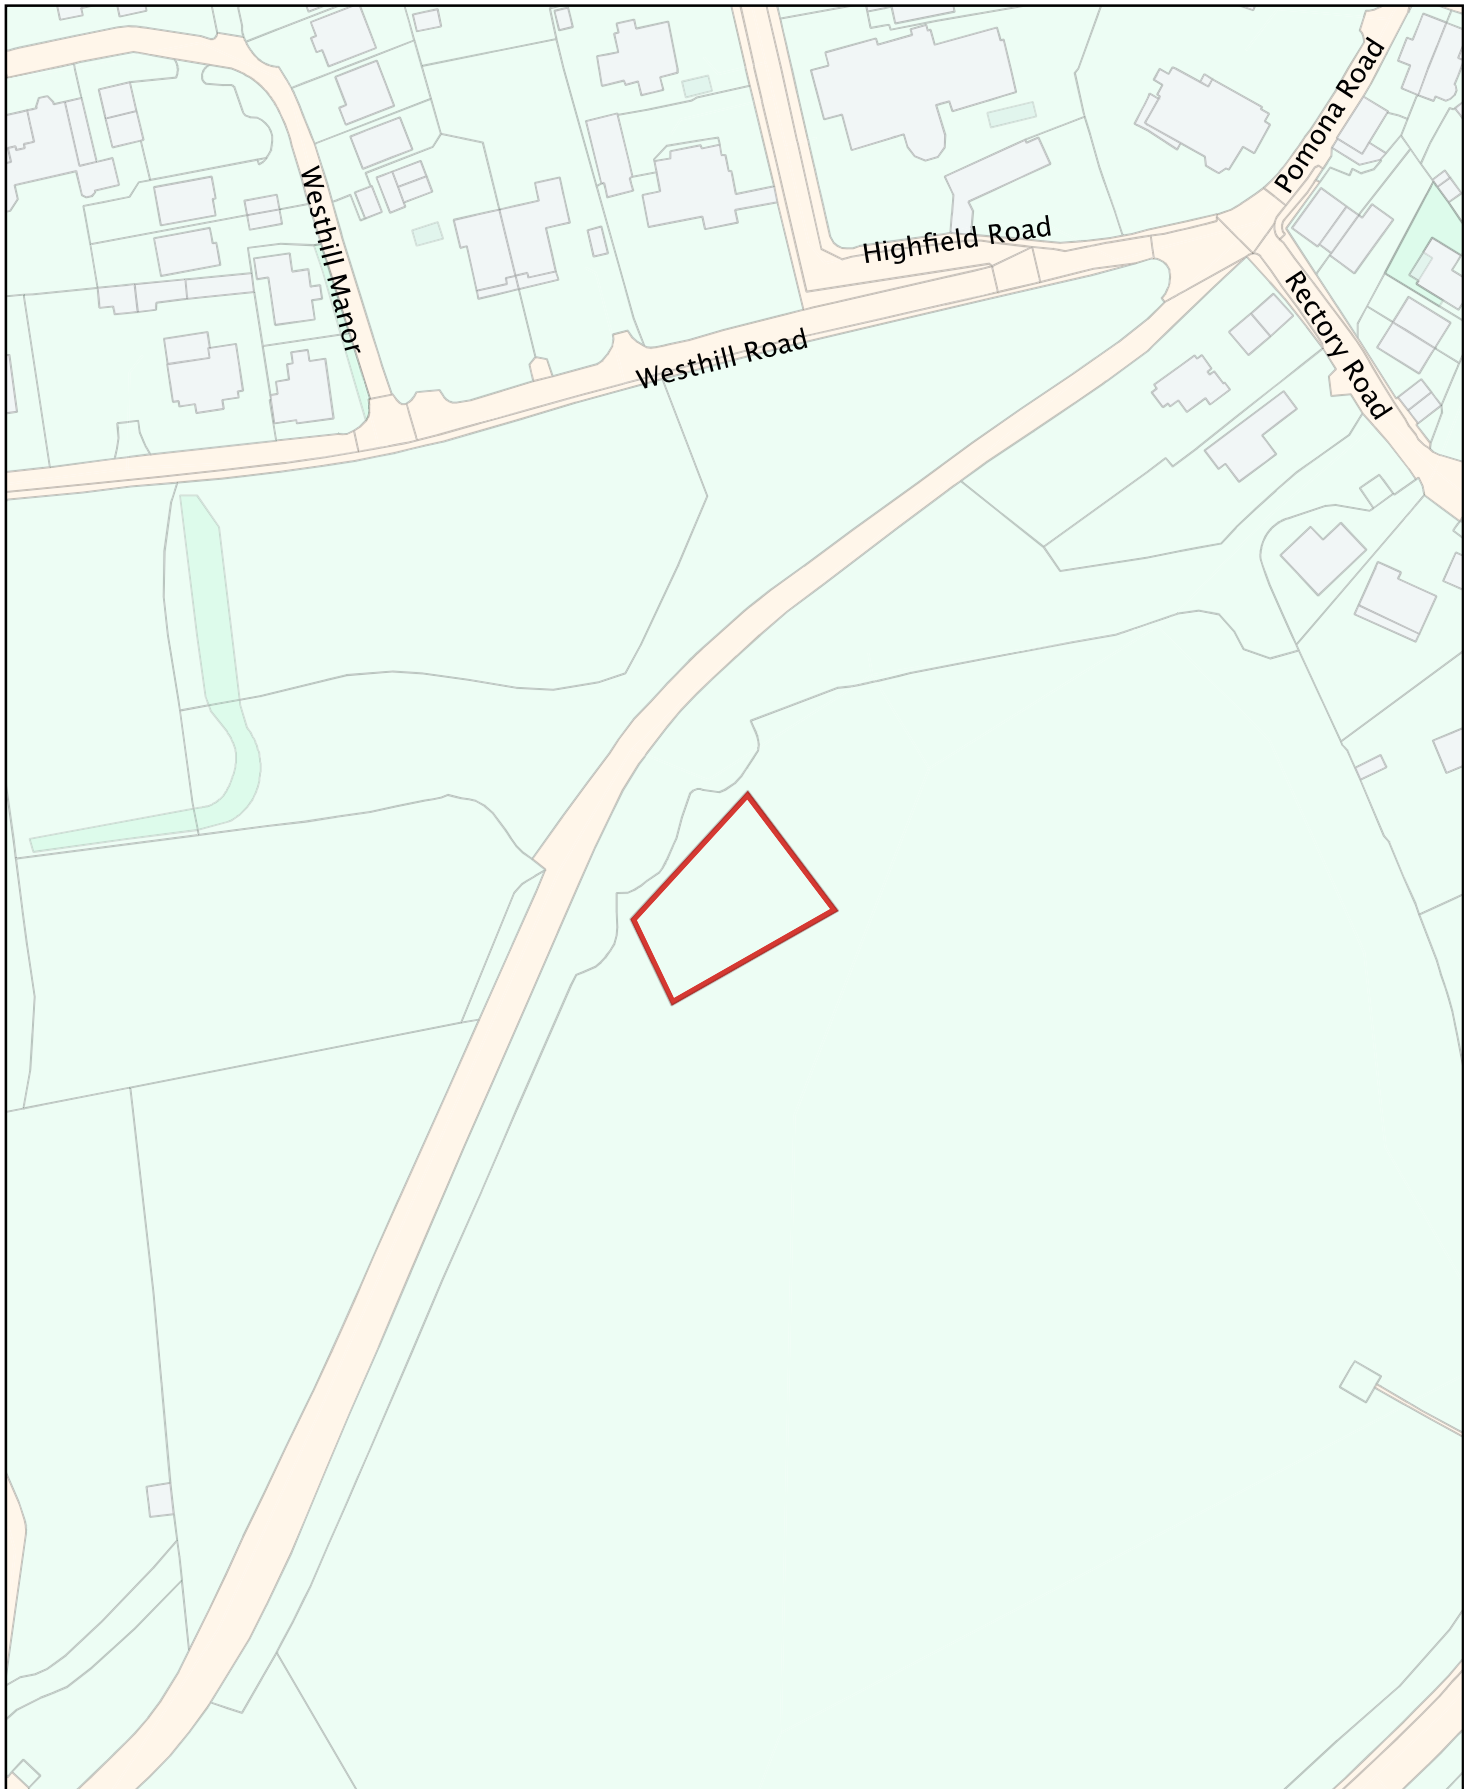

Isle of Wight Council - Public Space Protection Order Dog Exclusion Zones

Map Reference No. E04

Big Meade Playground, Shanklin

(c) Crown copyright and database rights 2019 Ordnance Survey
100019229