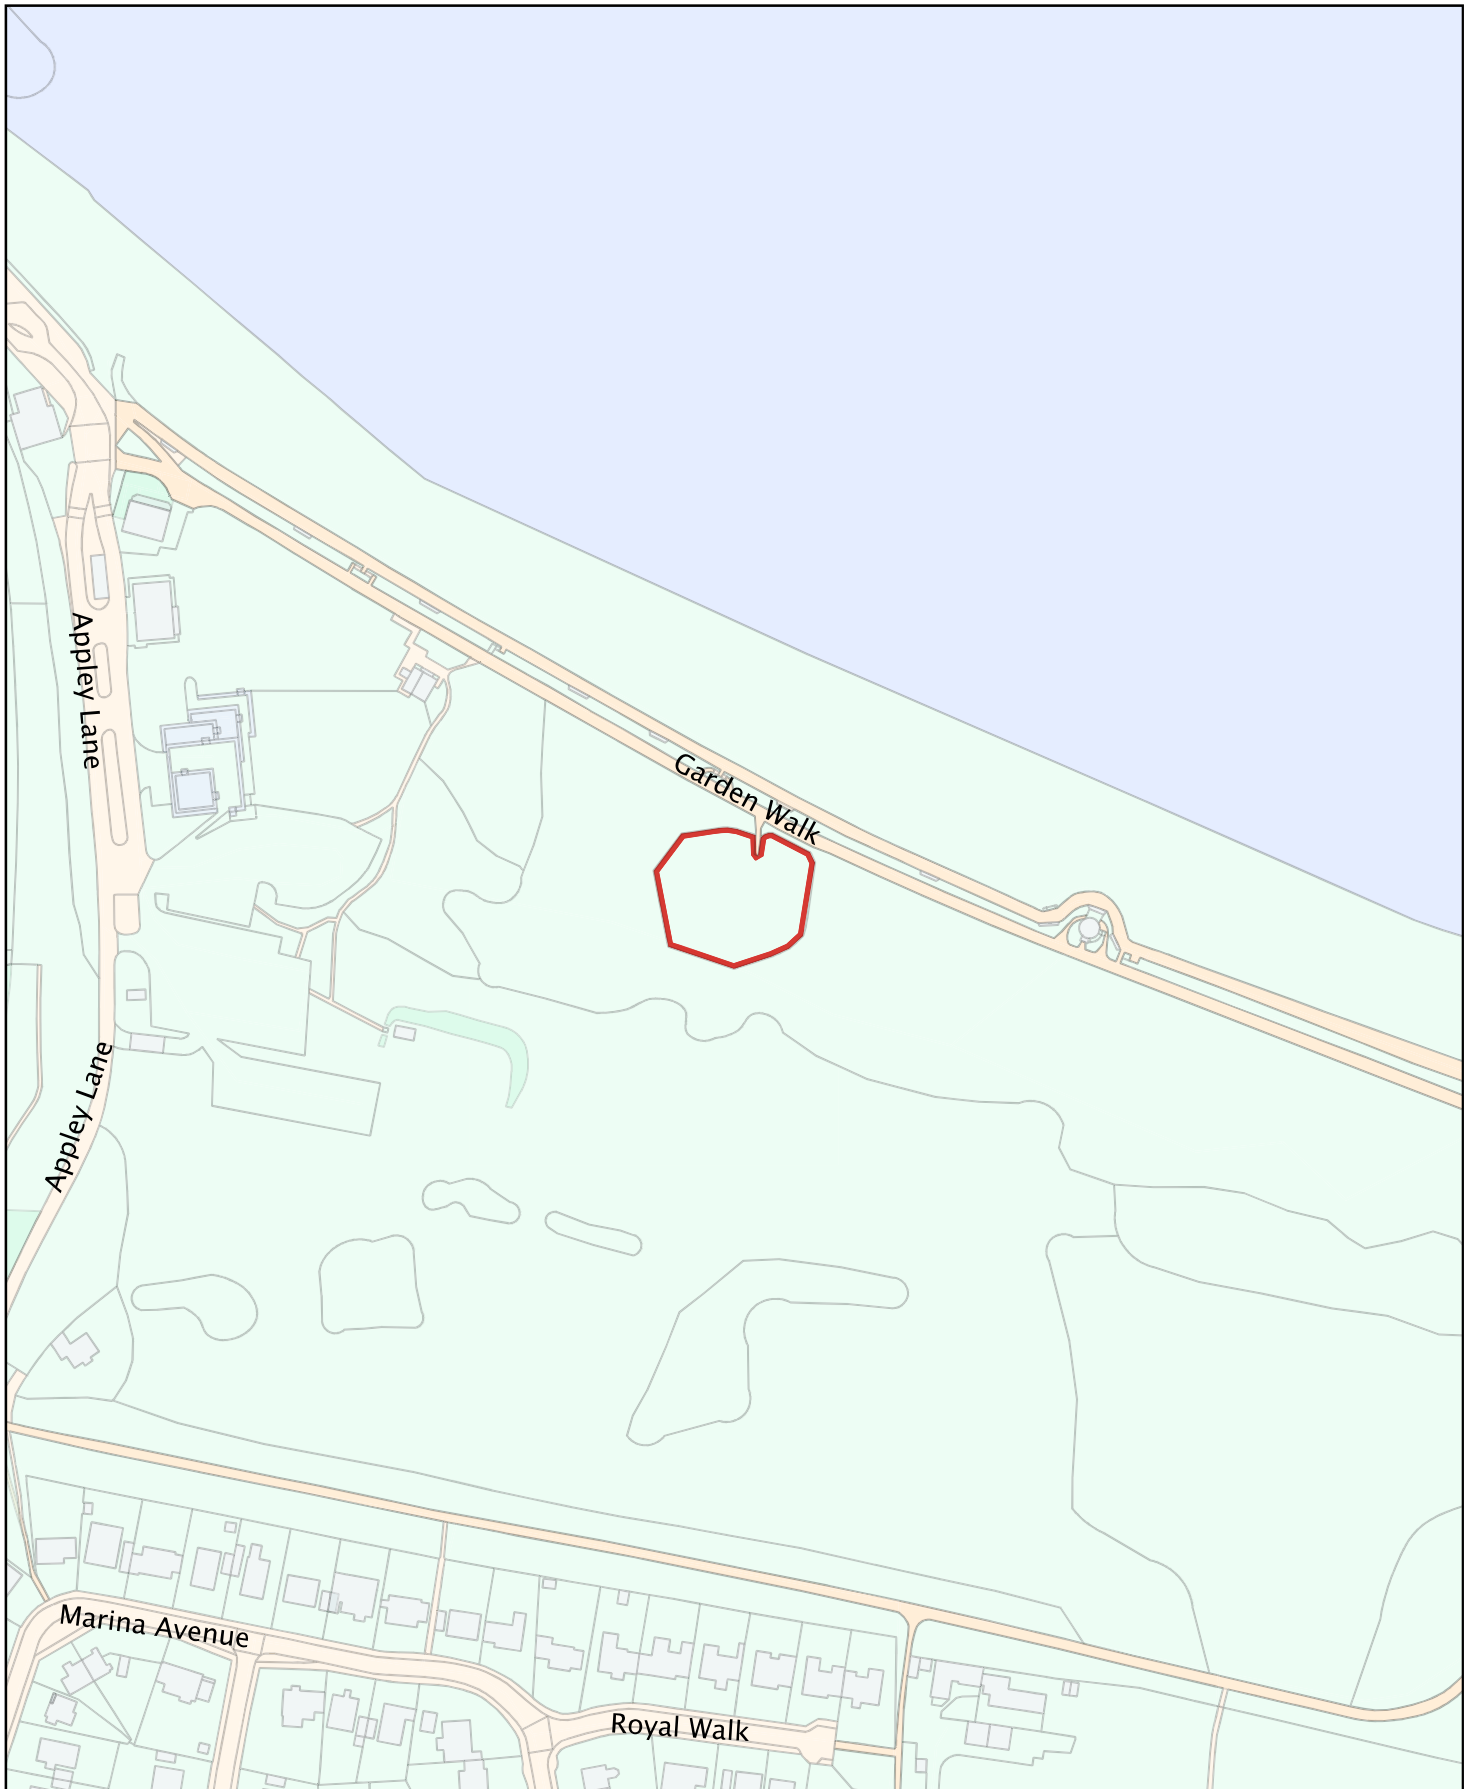

Isle of Wight Council - Public Space Protection Order Dog Exclusion Zones

Map Reference No. E01

Appley Park Play Area, Ryde

(c) Crown copyright and database rights 2019 Ordnance Survey
100019229