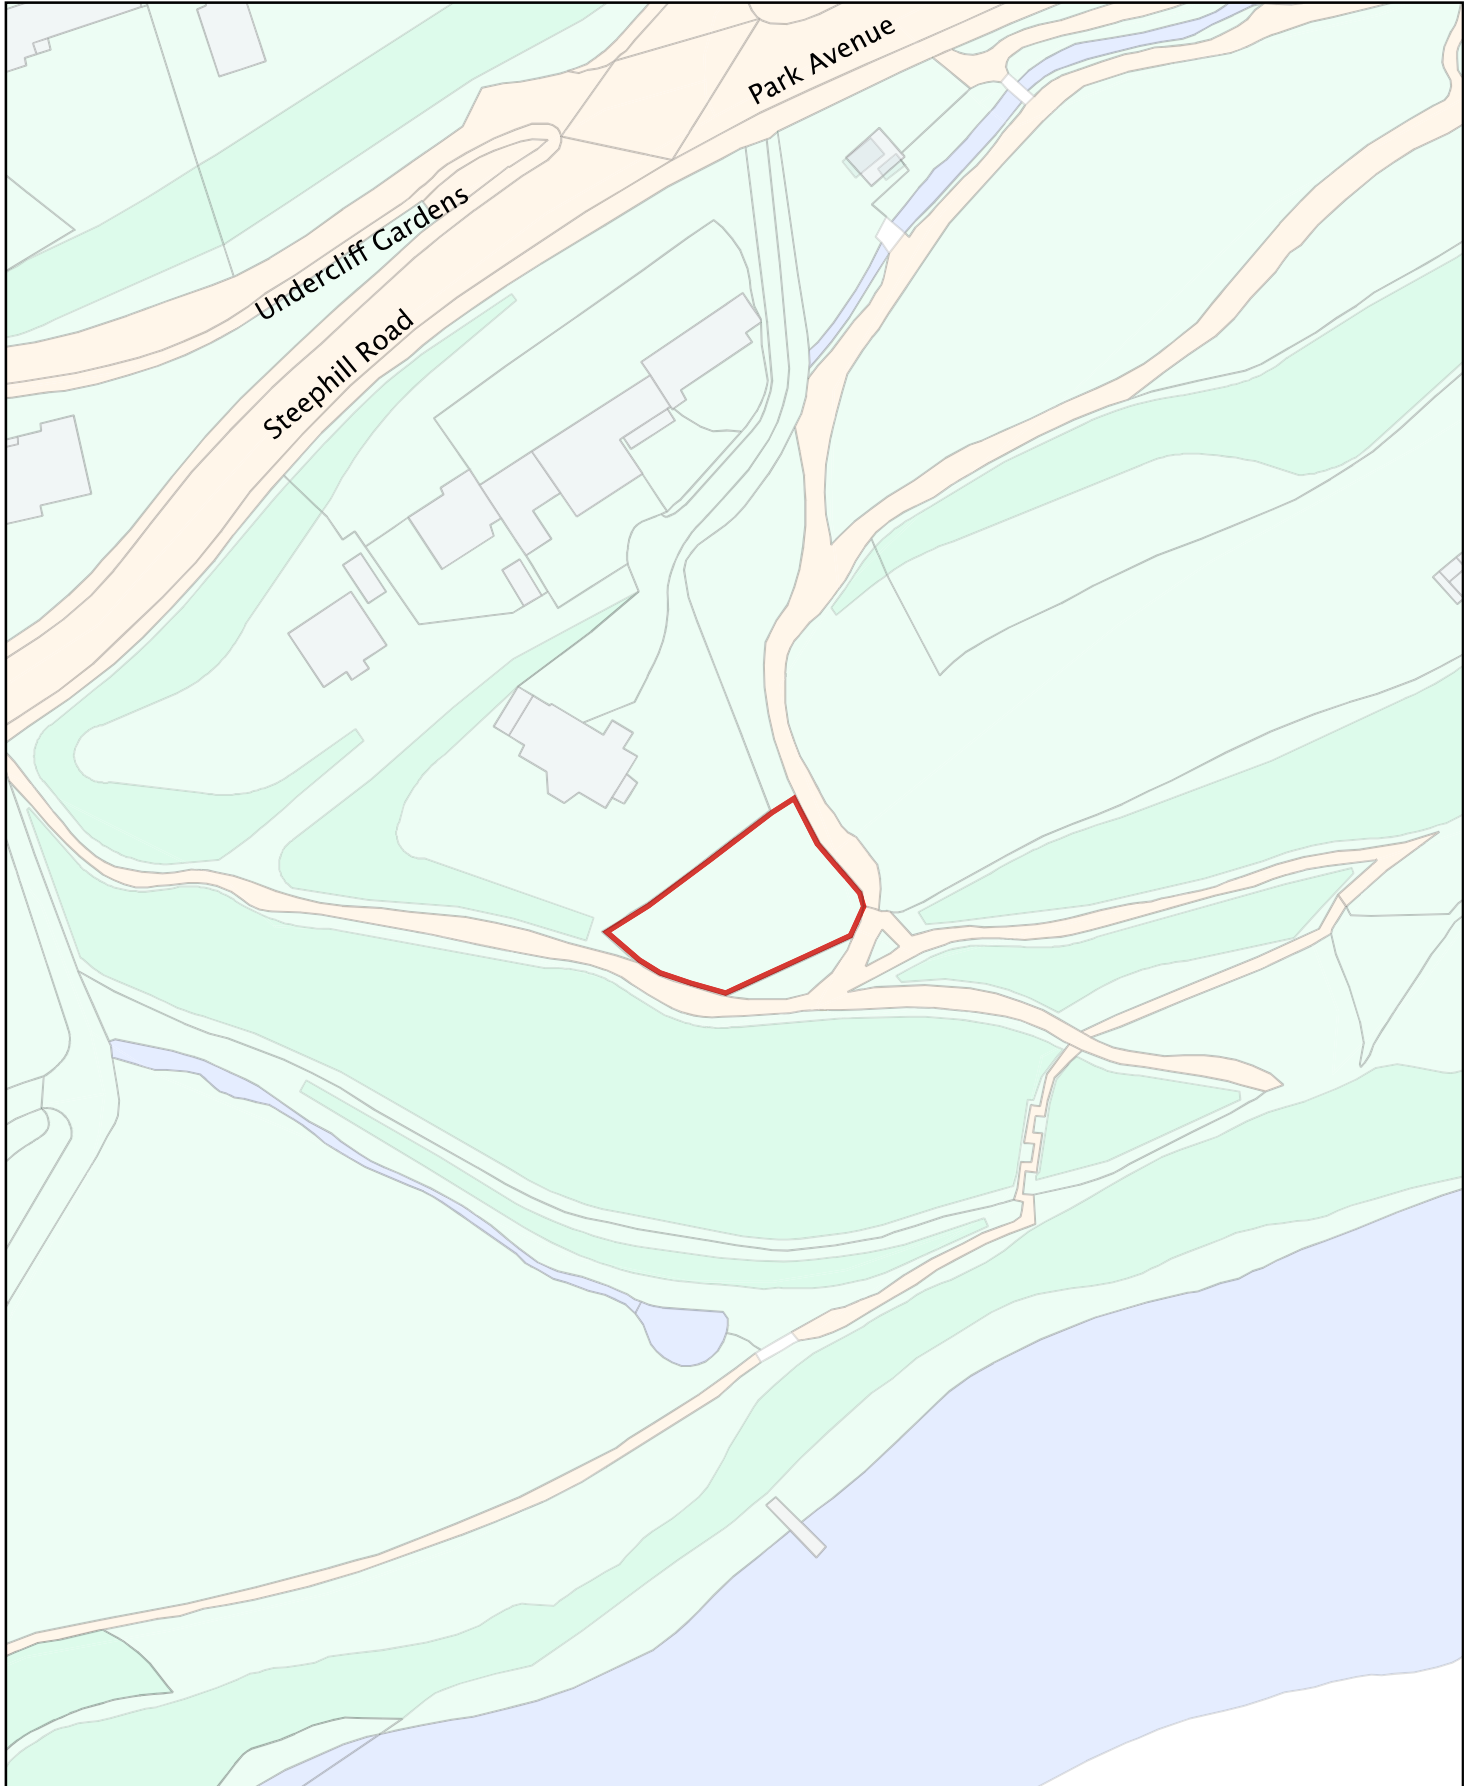

Isle of Wight Council - Public Space Protection Order Dog Exclusion Zones

Map Reference No. E26

Ventnor Park Outdoor Fitness, Ventnor

(c) Crown copyright and database rights 2019 Ordnance Survey
100019229