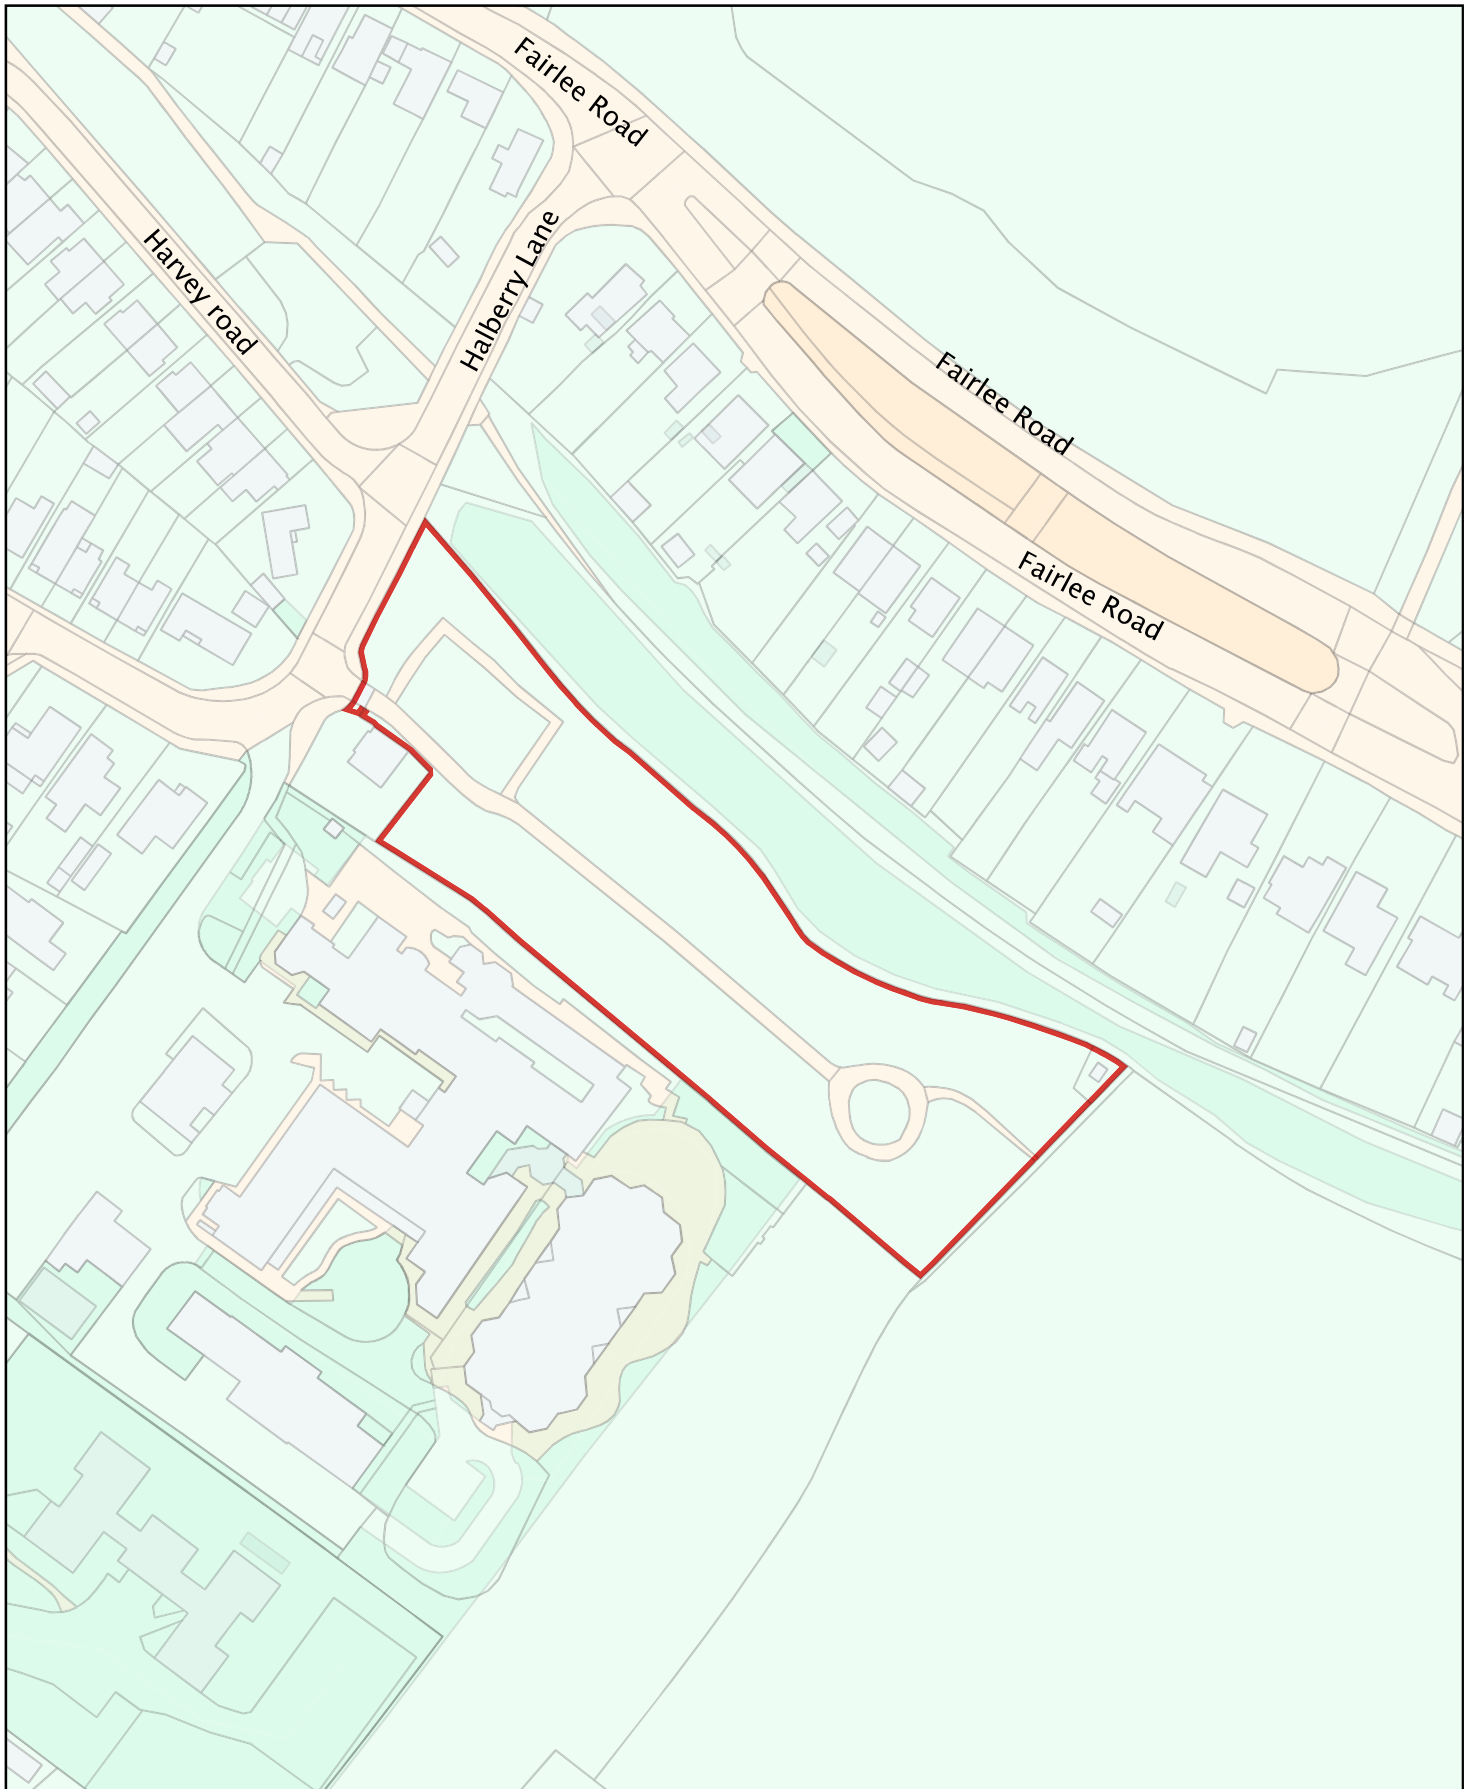

Isle of Wight Council - Public Space Protection Order - Dogs on leads

Map Reference No. L21

St Paul's Cemetery, Newport

(c) Crown copyright and database rights 2019 Ordnance Survey
100019229