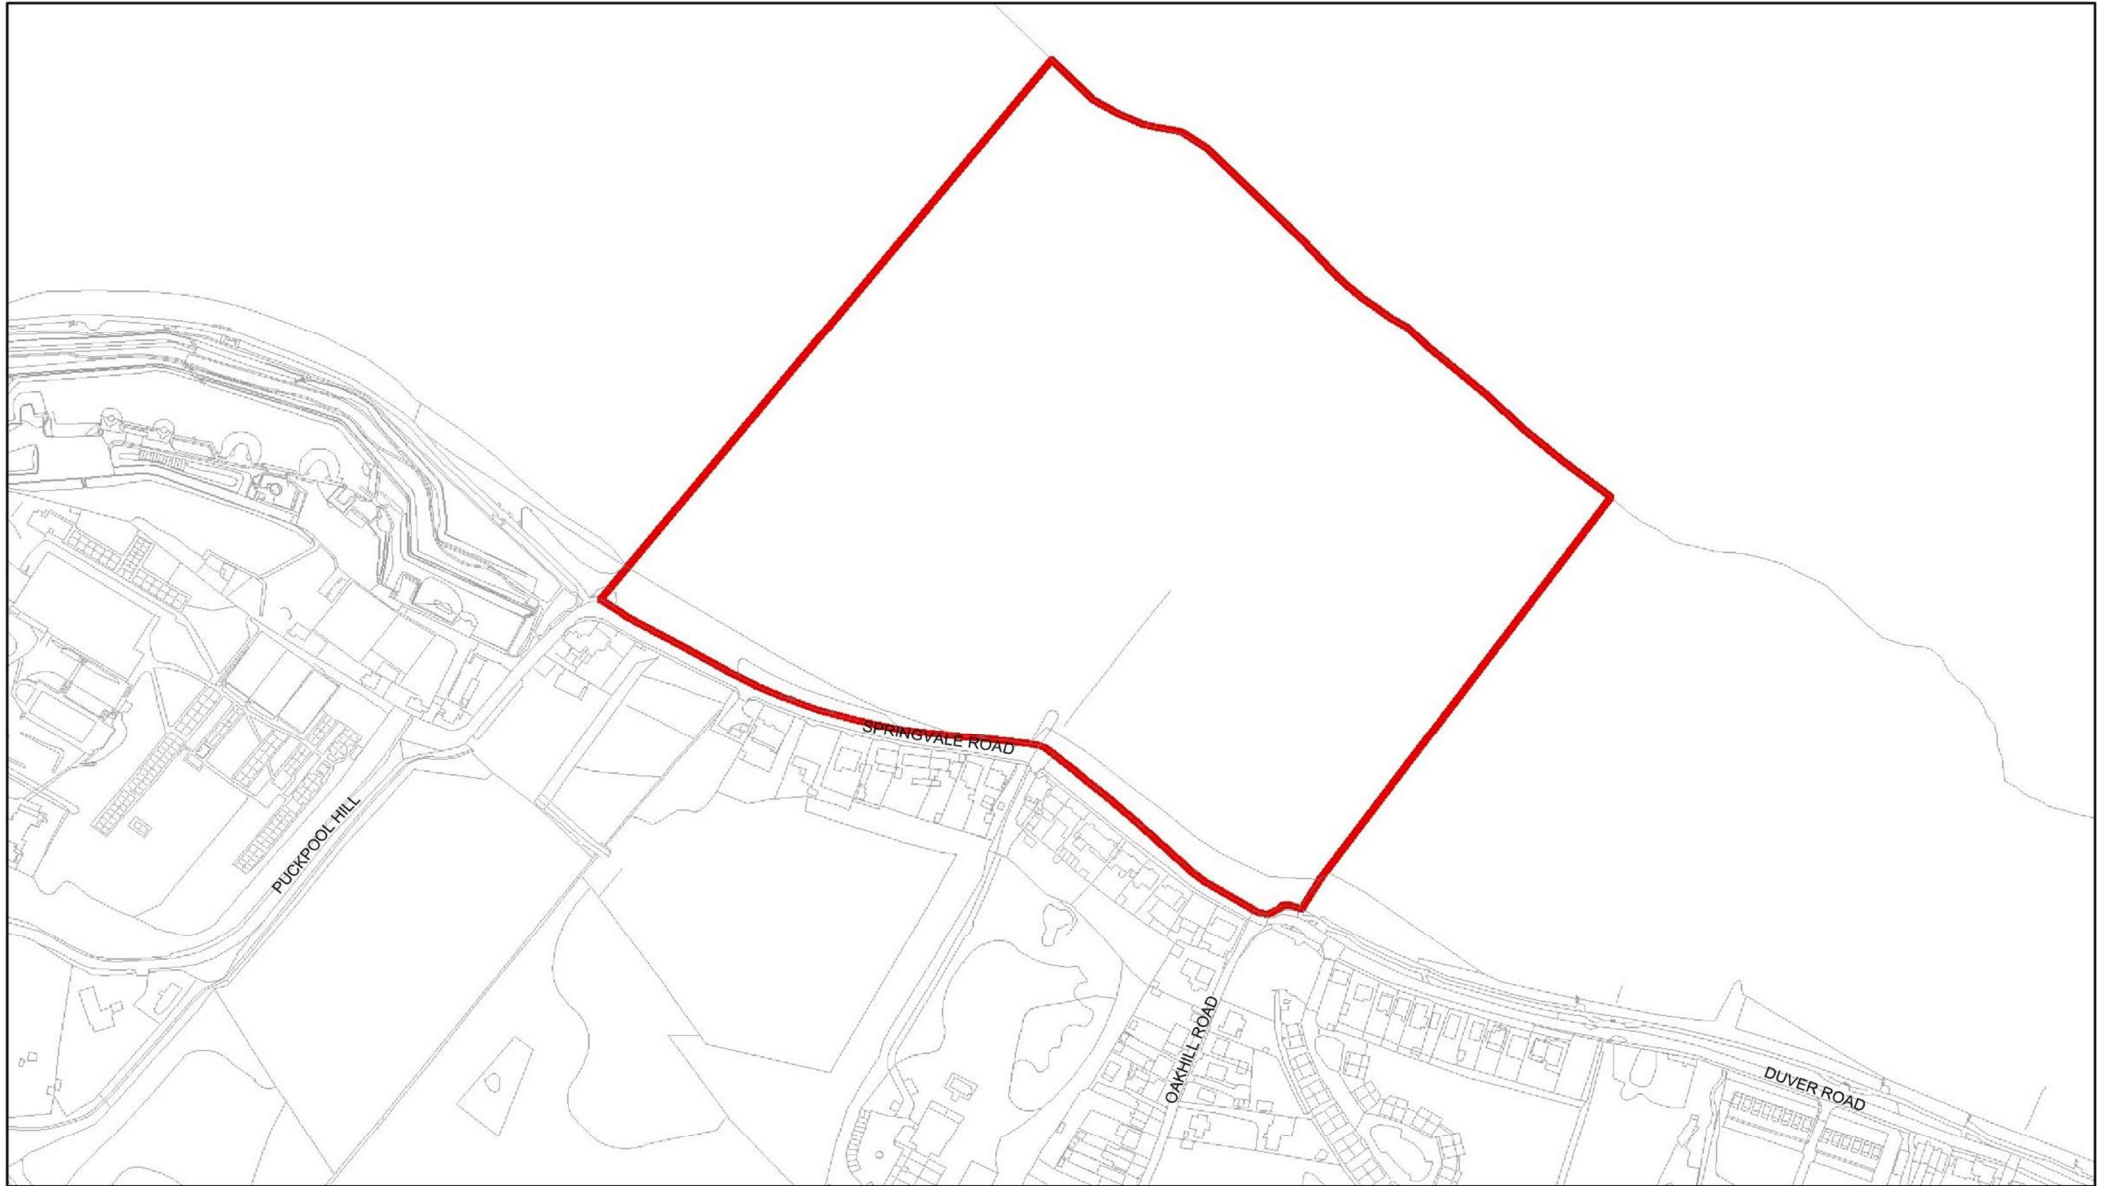

Isle of Wight Council - Public Space Protection Order

Dog Exclusion Zone - 1st May to 30th September

Map Reference No.E52

Springvale Beach Area, Seaview

© Crown copyright 2019 Ordnance Survey 100019229.