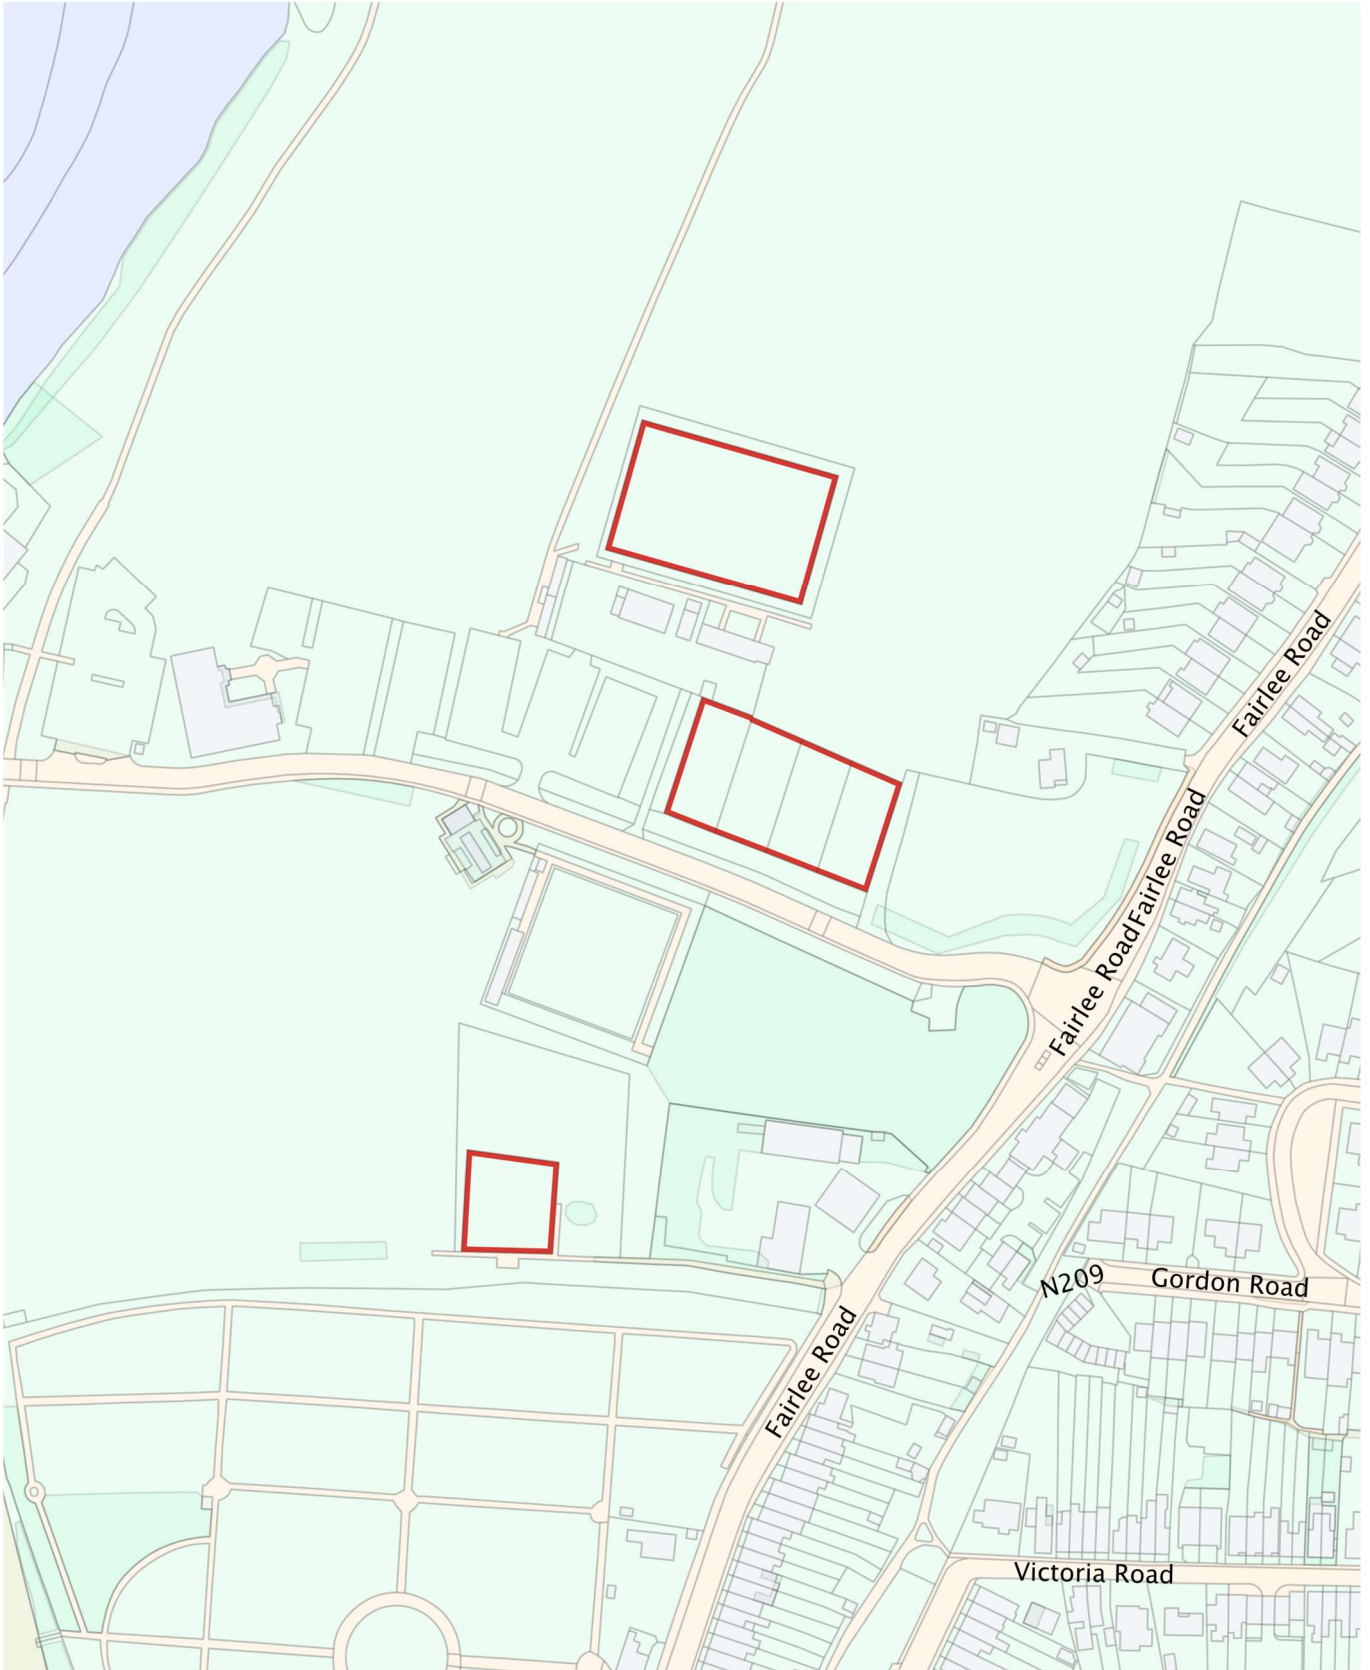

# Isle of Wight Council – Public Space Protection Order Dog Exclusion Zones

Map Reference No. E23

**Seaclose Park Playground, Tennis and  
Netball Courts, Newport**