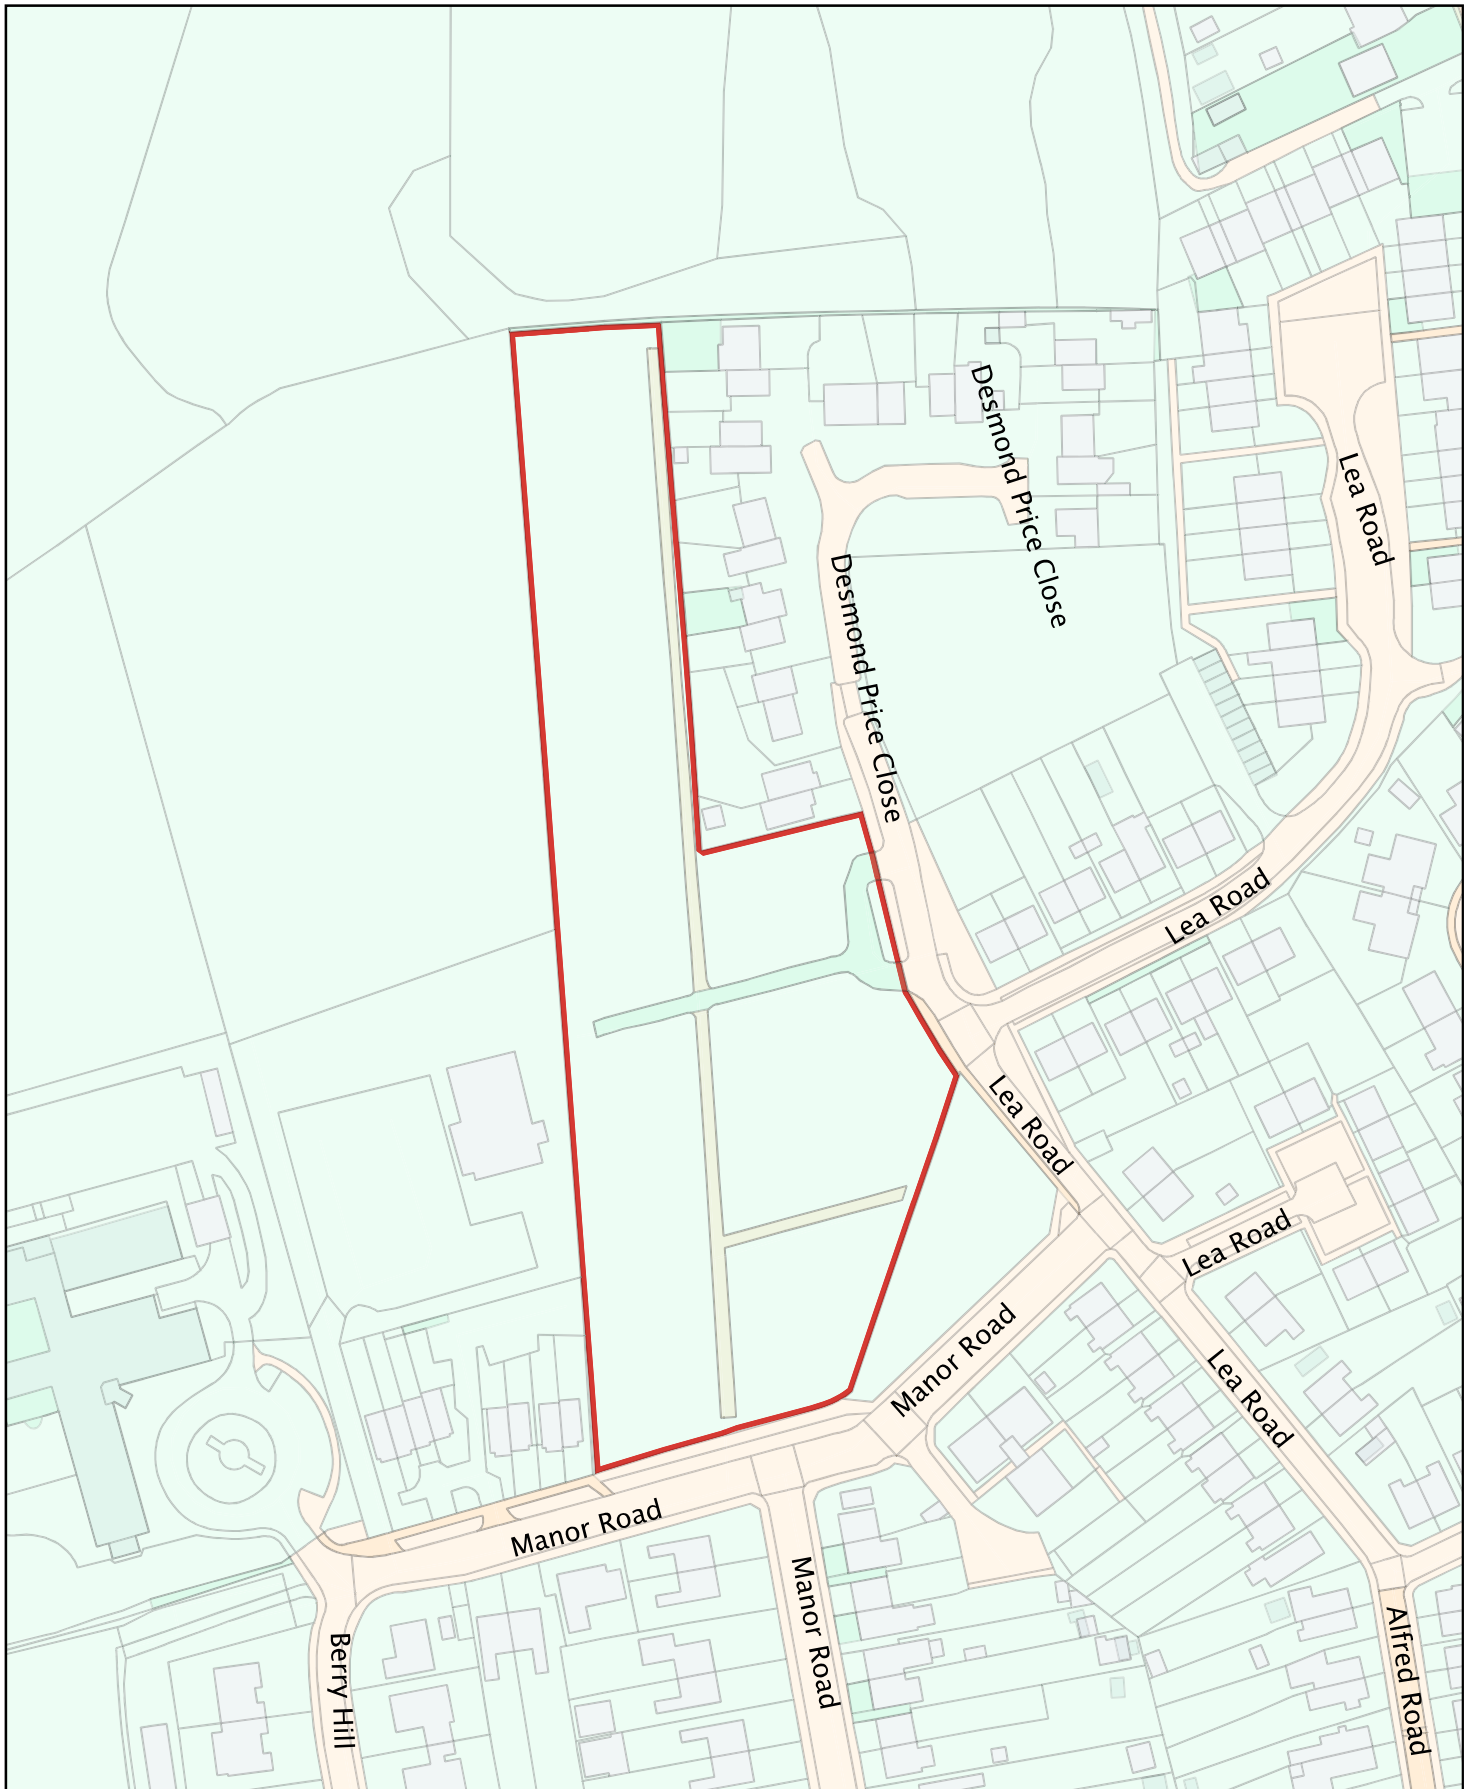

# Isle of Wight Council - Public Space Protection Order - Dogs on leads

Map Reference No. L19

## Sandown Cemetery, Sandown