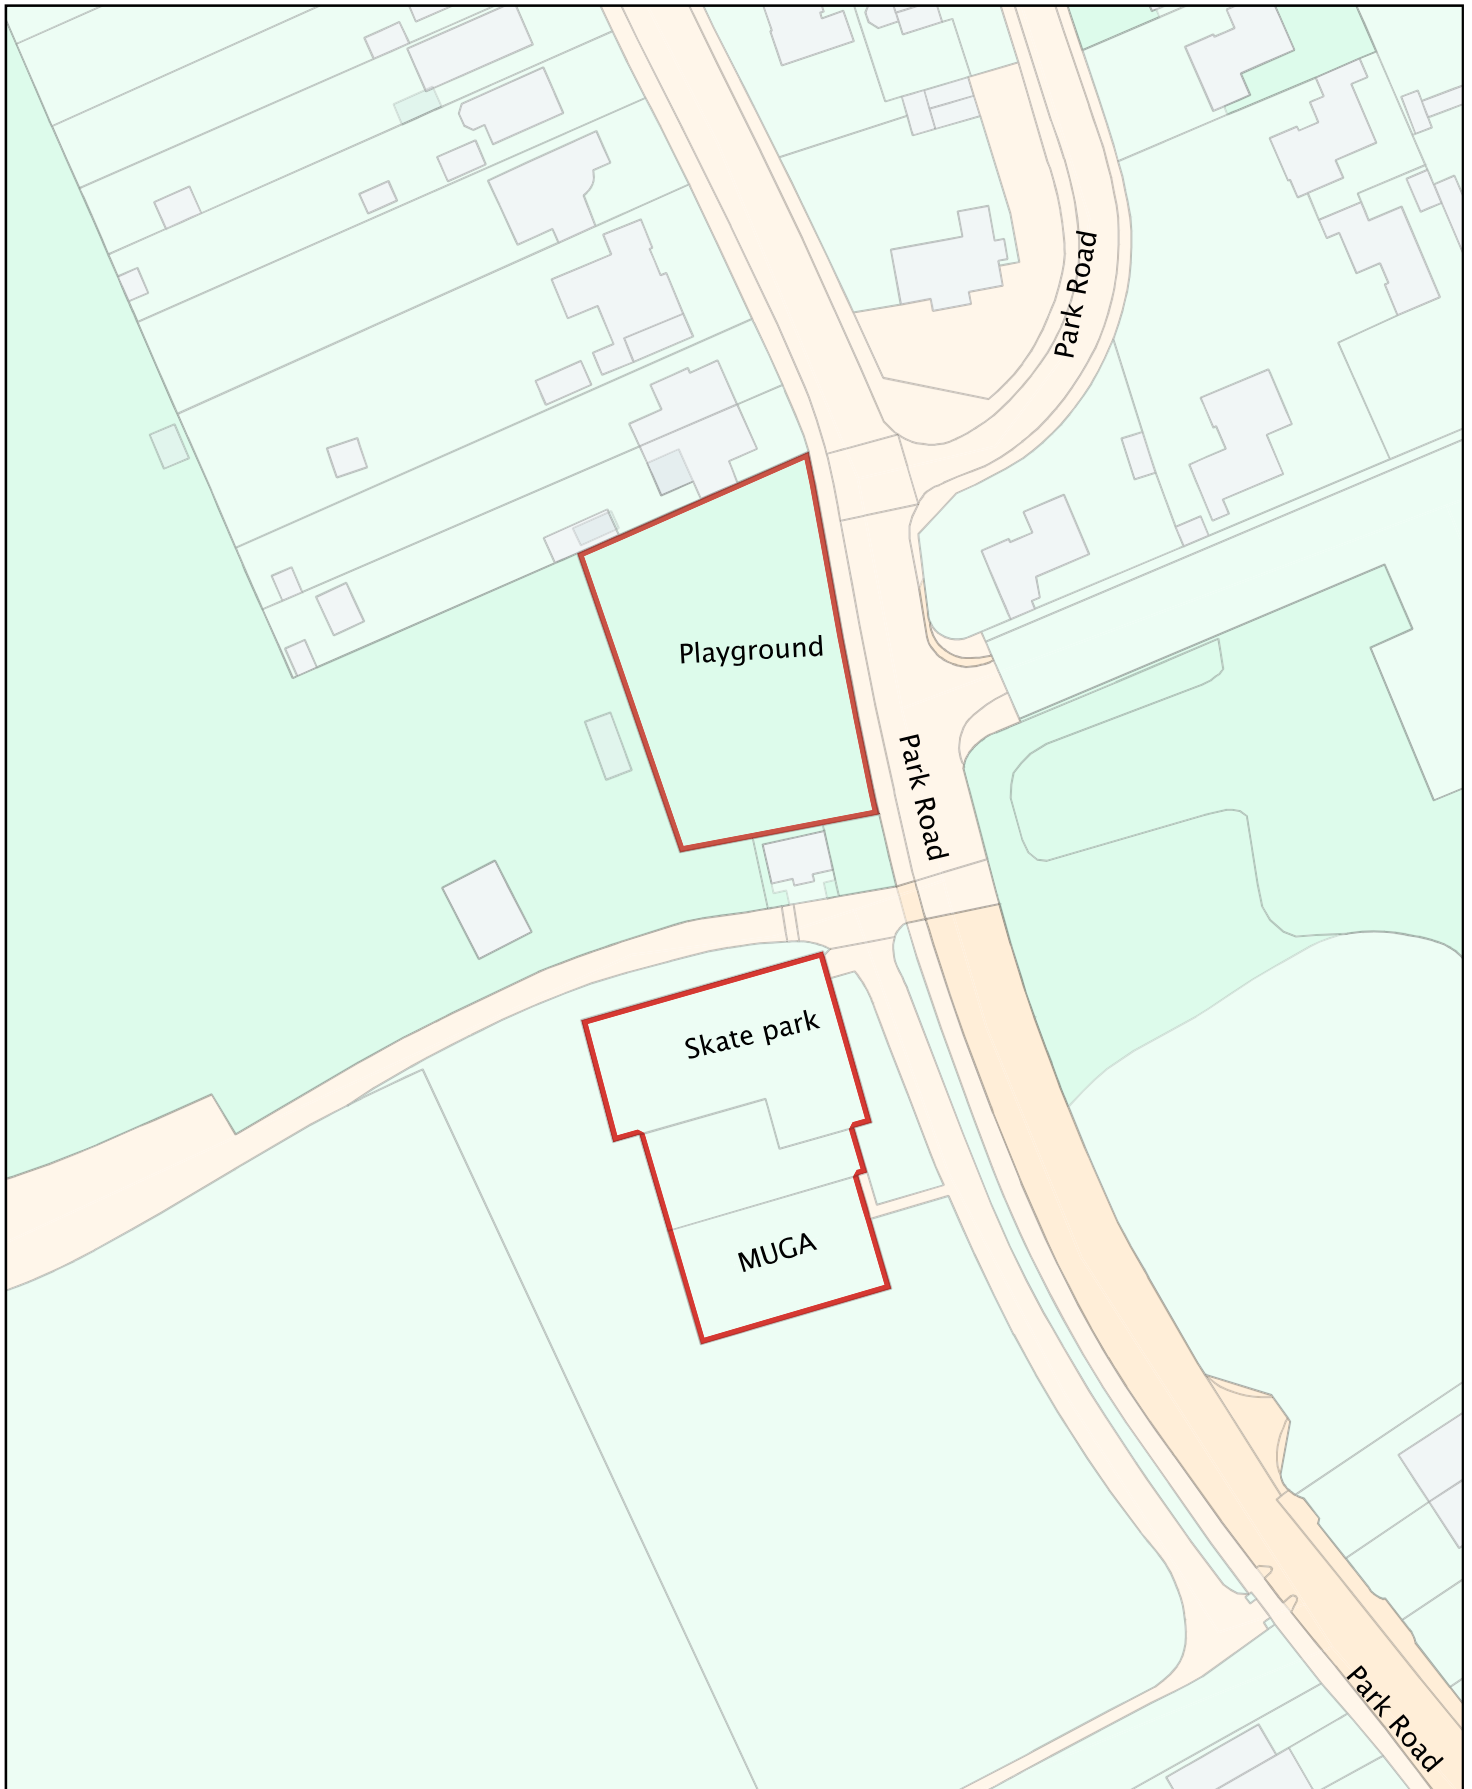

Isle of Wight Council - Public Space Protection Order Dog Exclusion Zones

Map Reference No. E21

Park Road Recreation Ground Playground Skate Park and MUGA, Cowes

(c) Crown copyright and database rights 2019 Ordnance Survey
100019229