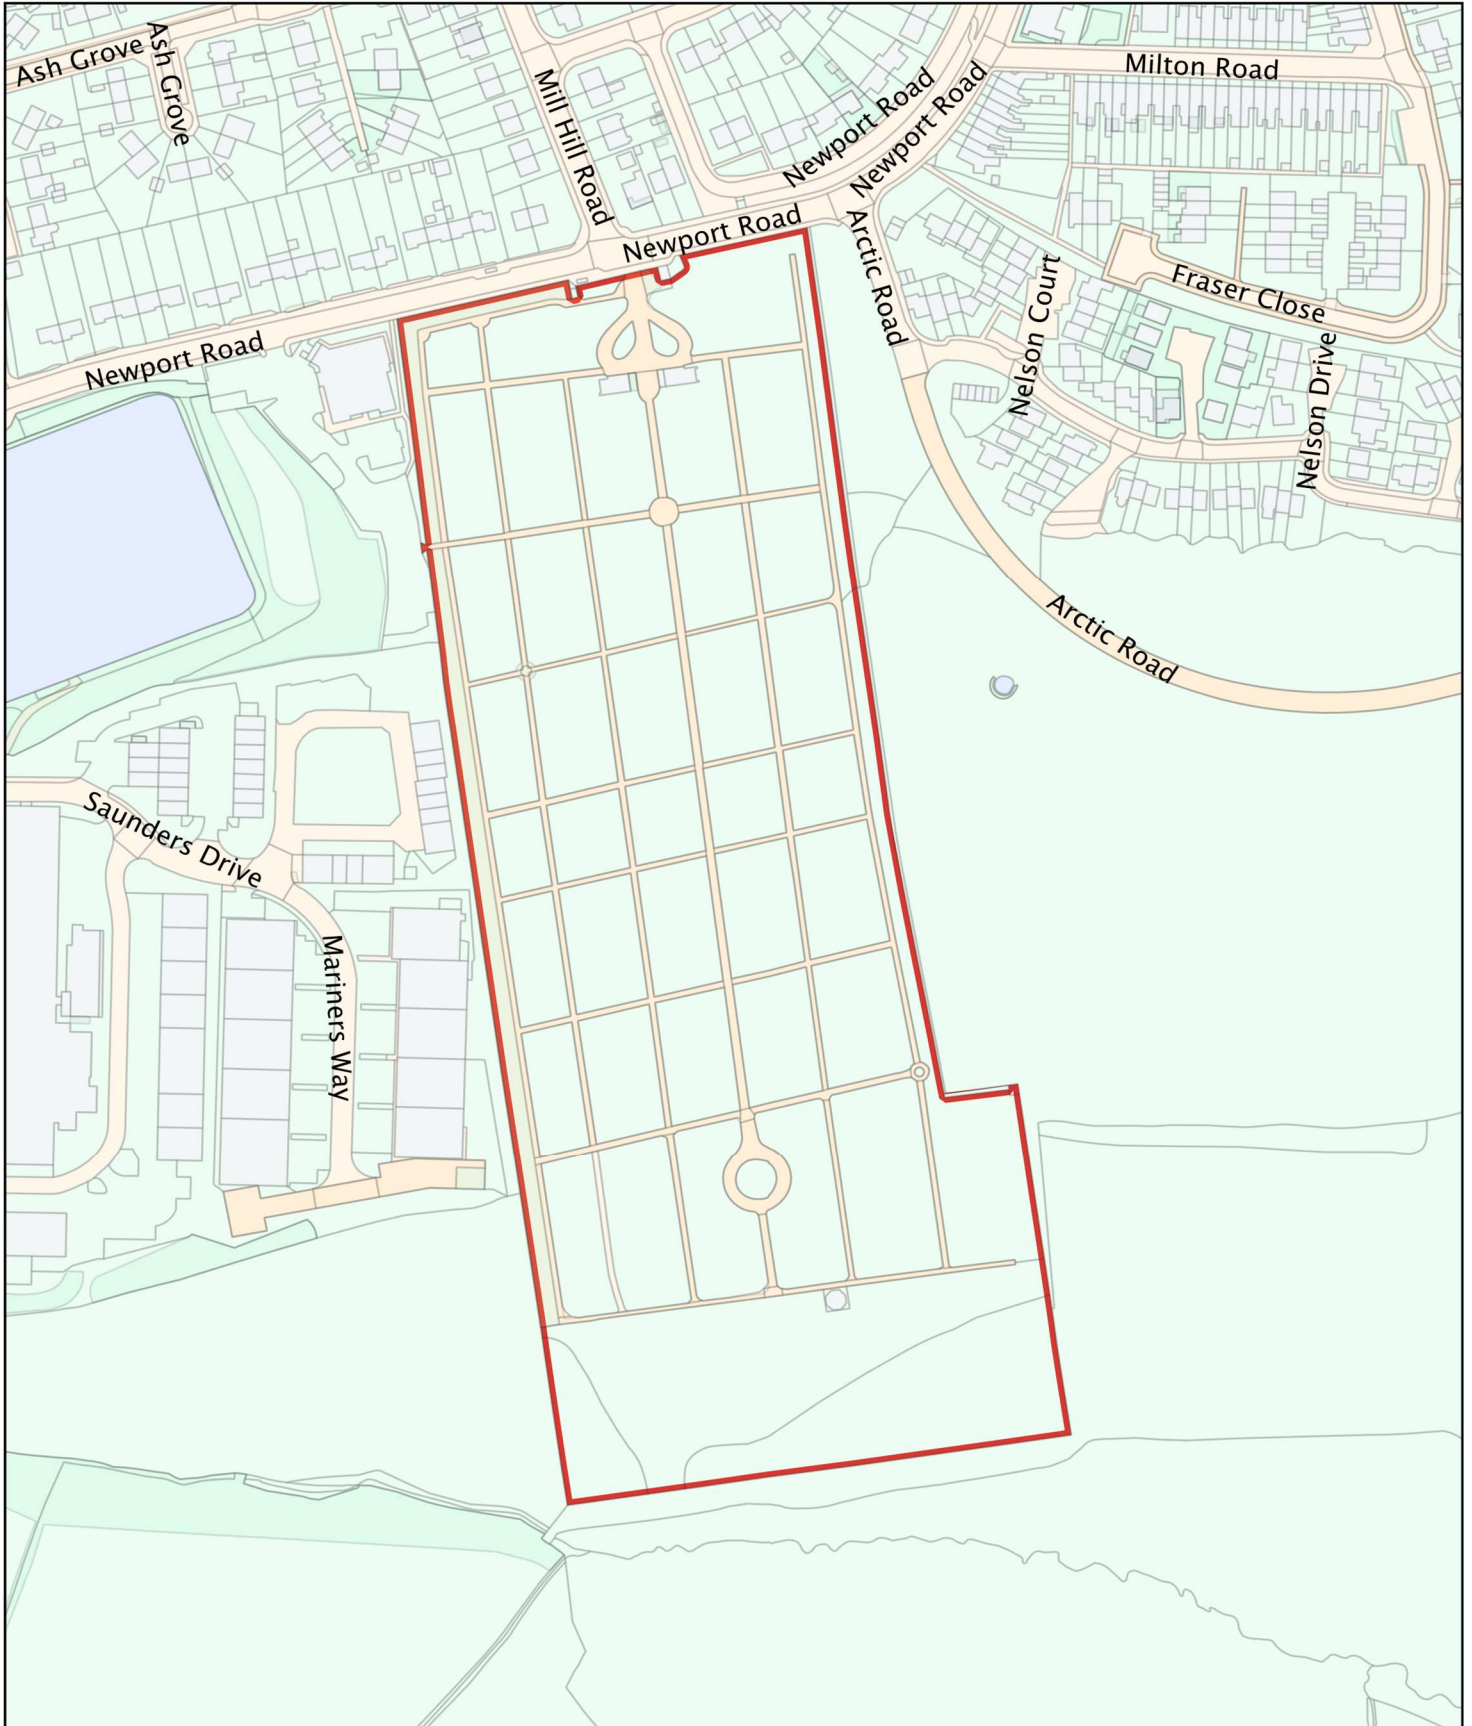

# Isle of Wight Council - Public Space Protection Order - Dogs on leads

Map Reference No. L19

## Northwood Cemetery, Northwood

© Crown copyright and database rights 2019 Ordnance  
Survey 100019229