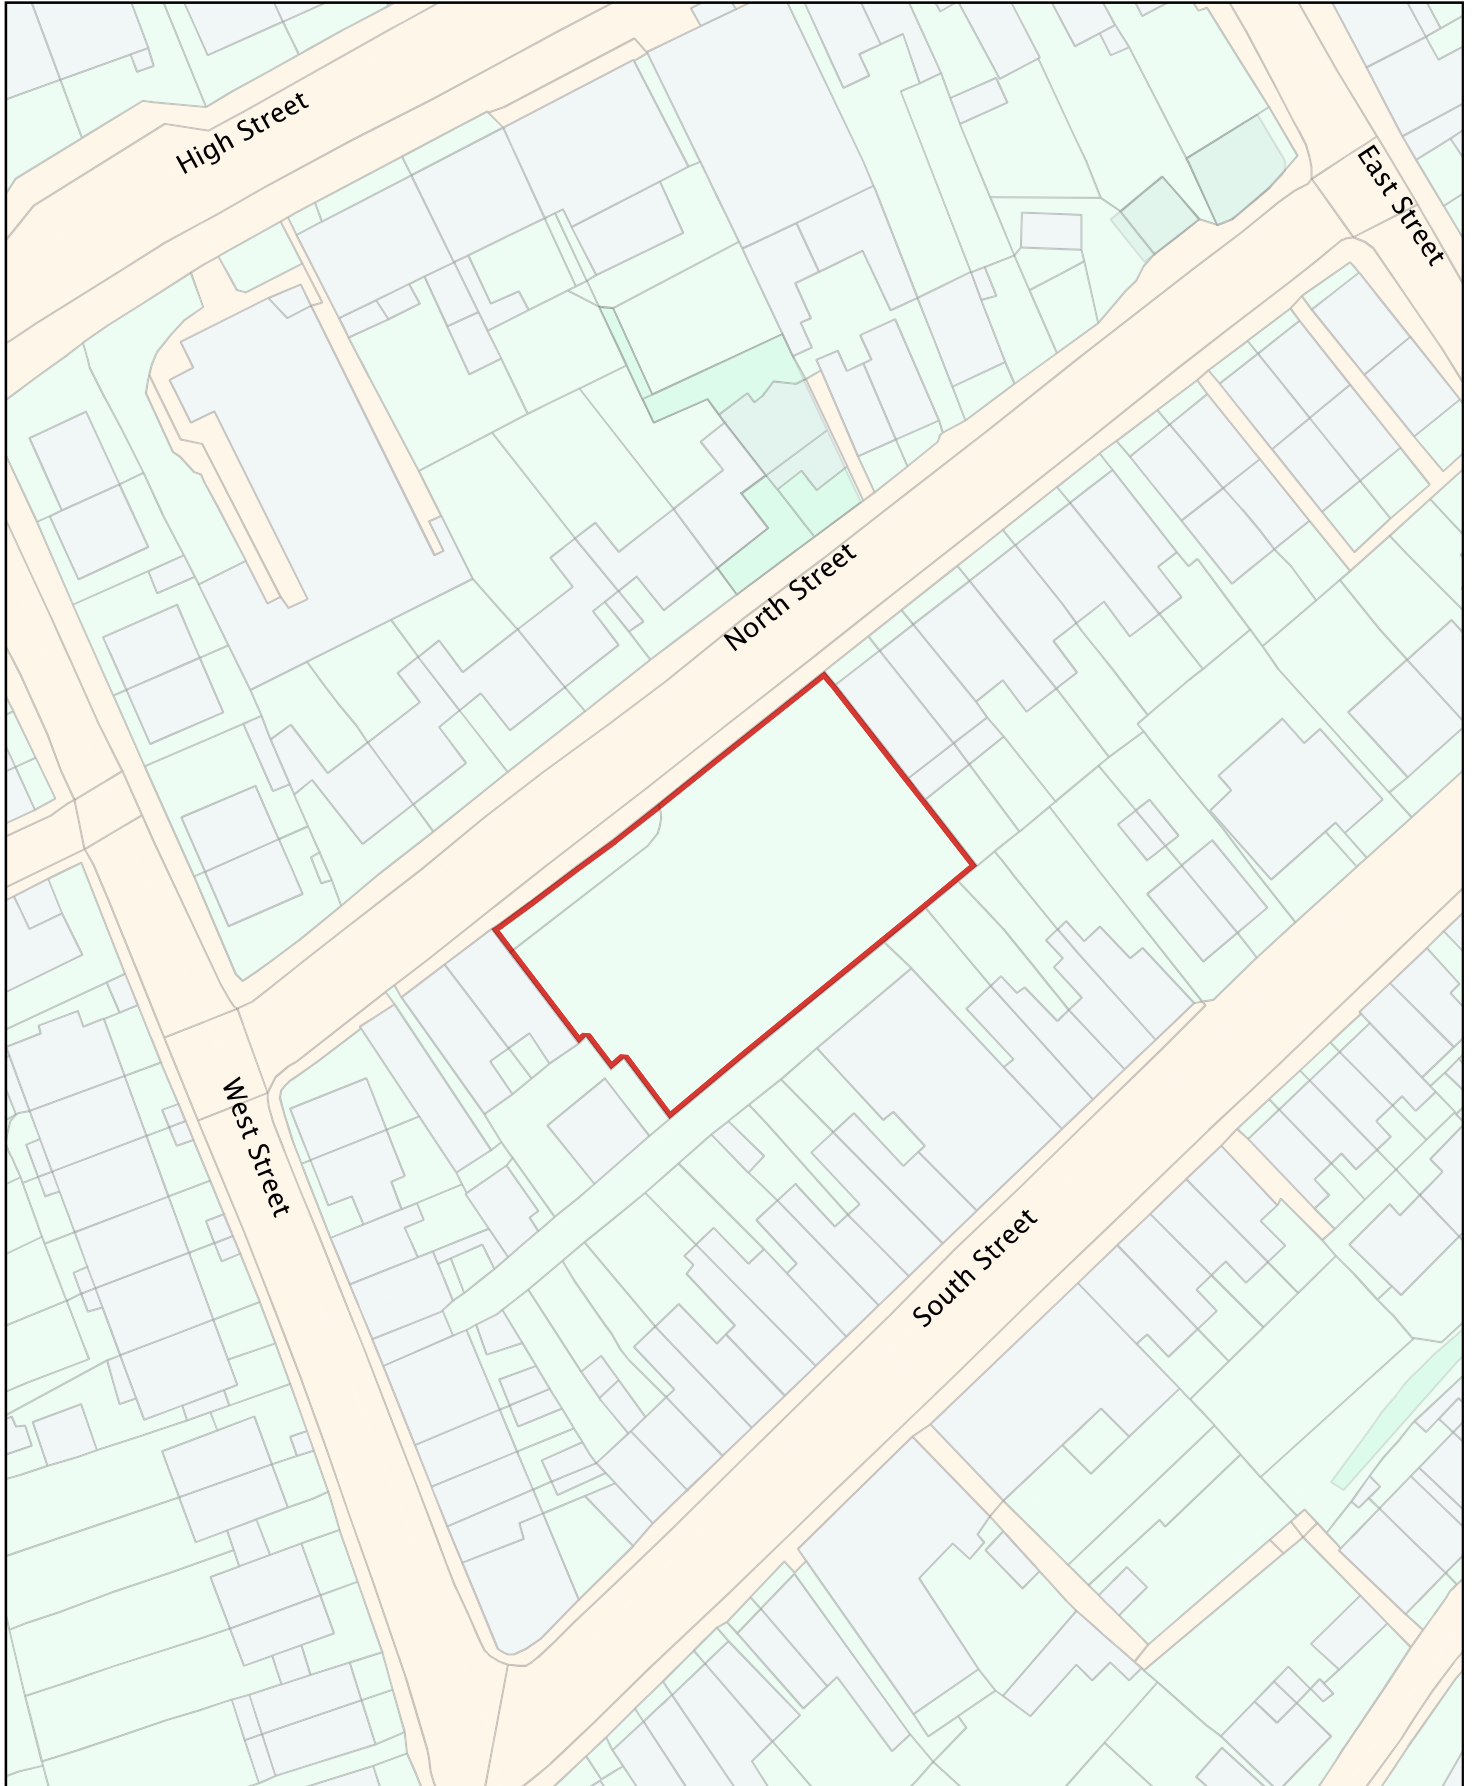

Isle of Wight Council - Public Space Protection Order Dog Exclusion Zones

Map Reference No. E19

North Street Playground, Ventnor

(c) Crown copyright and database rights 2019 Ordnance Survey
100019229