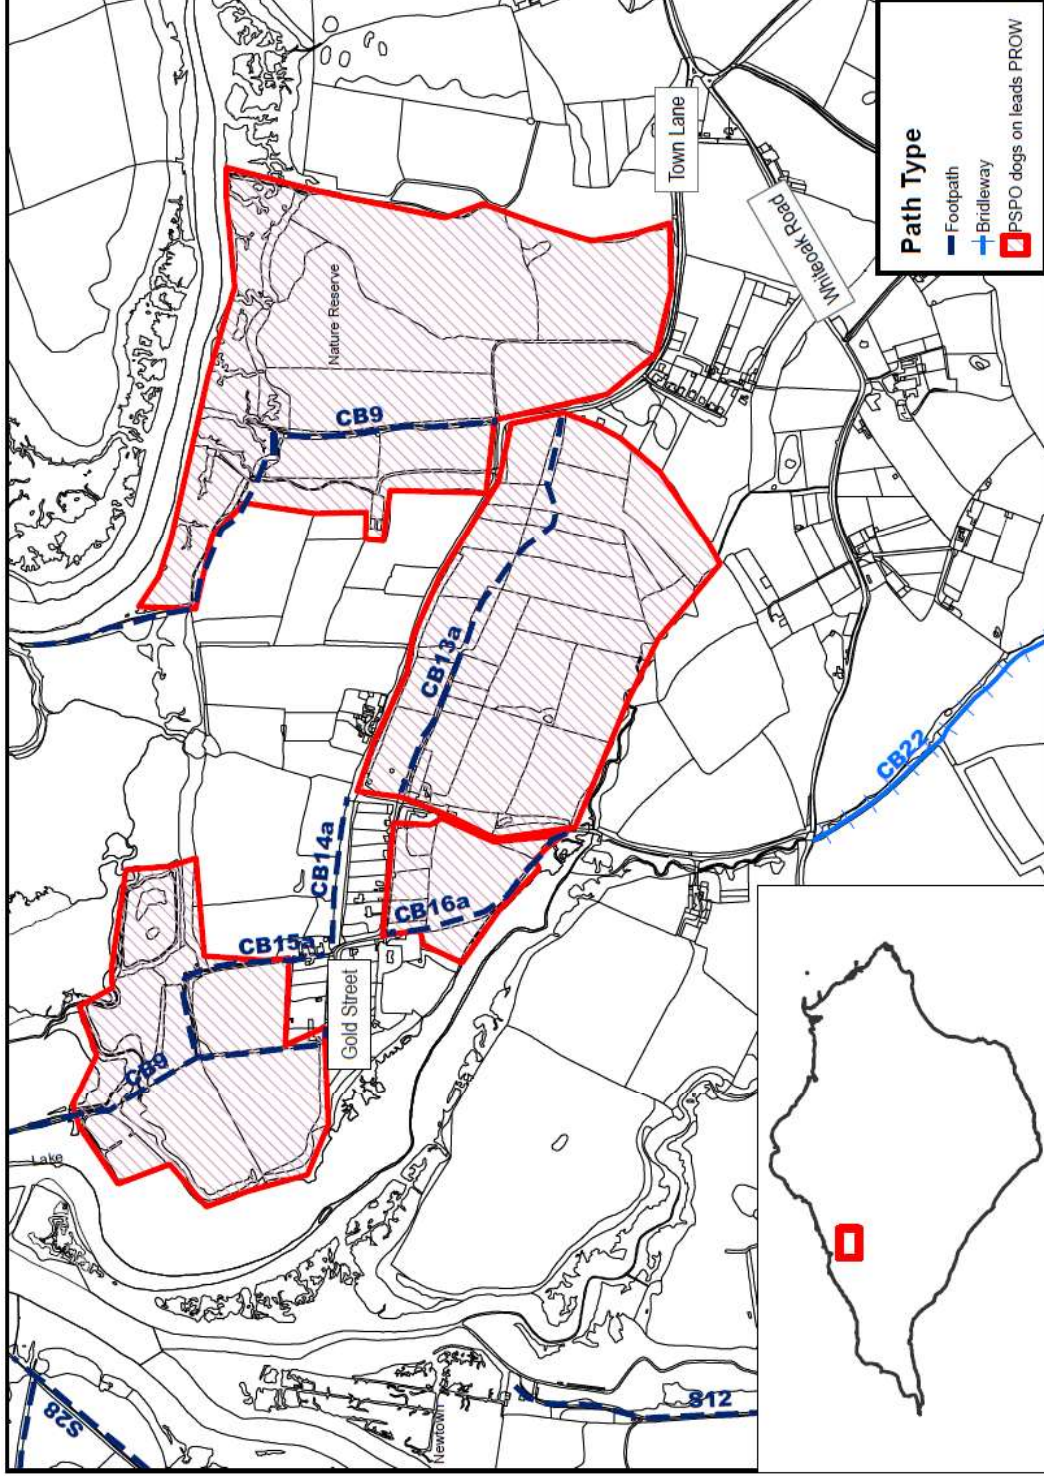

Newtown Nature Reserve

[© Crown copyright and database rights 2019 Ordnance Survey Licence No. 100019229. This is not a Definitive Map - It is provided for indication purposes only]