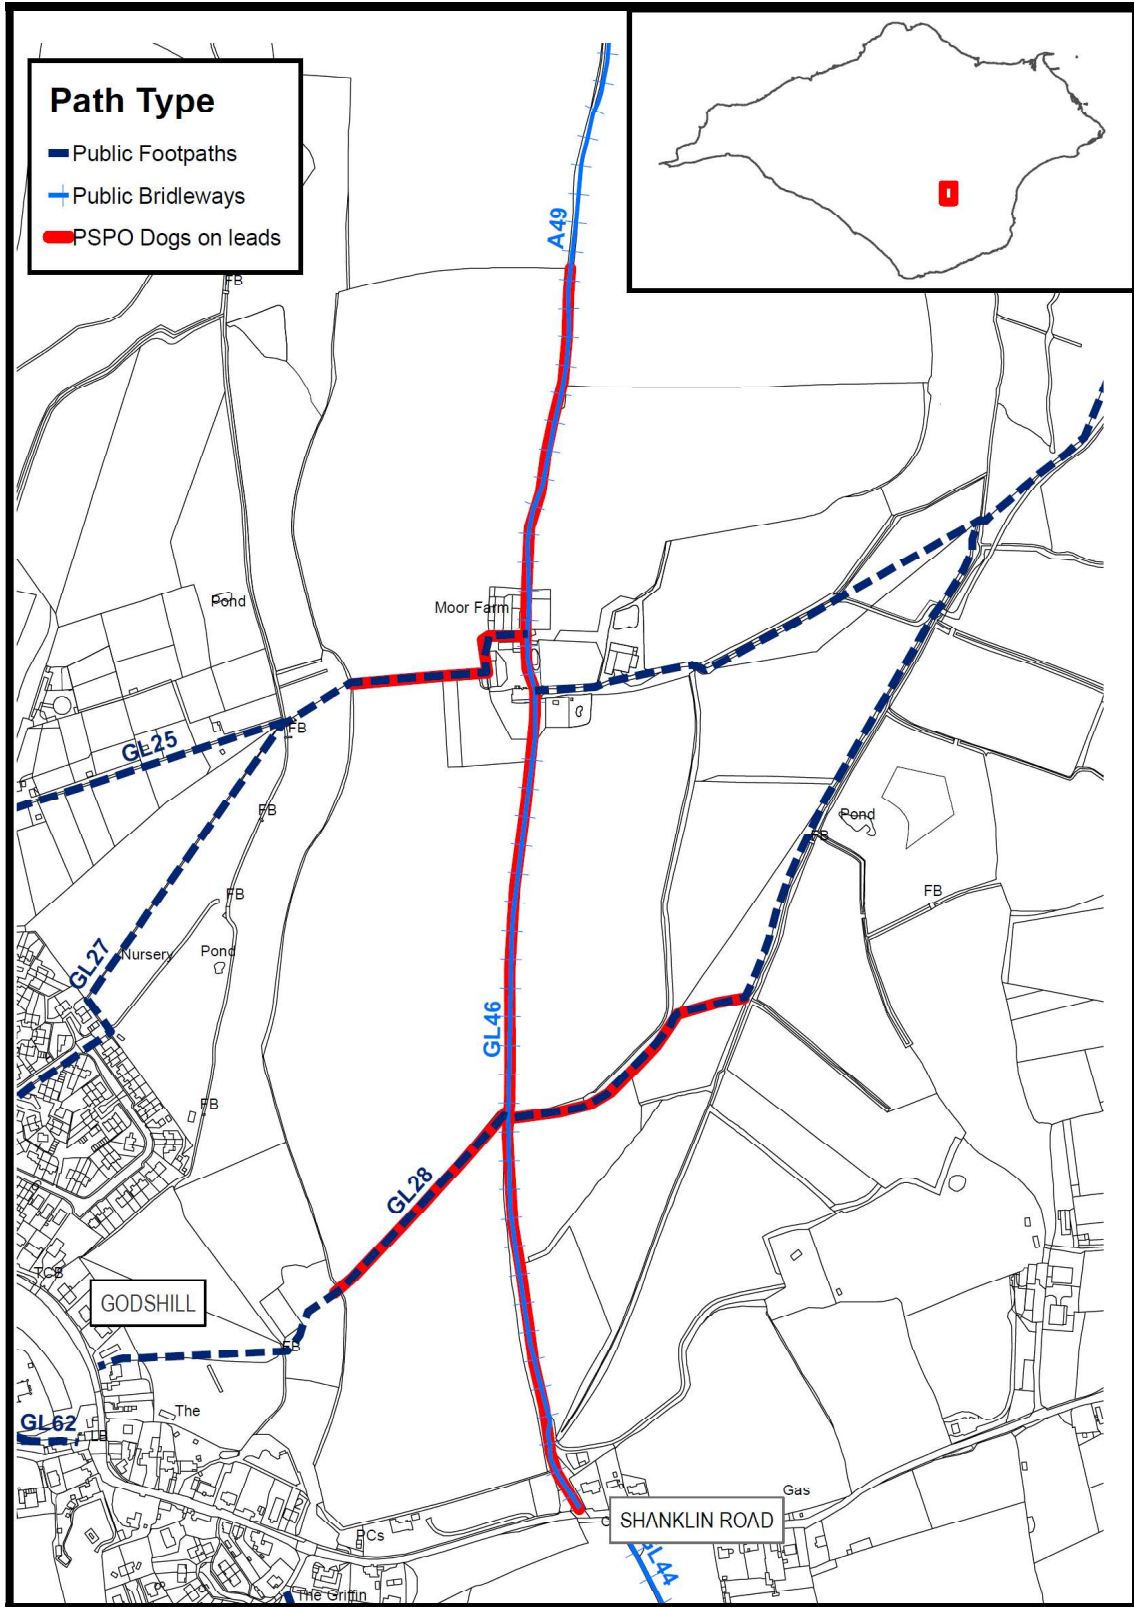

Moor Farm area at Godshill

[© Crown copyright and database rights 2019 Ordnance Survey Licence No. 100019229. This is not a Definitive Map - It is provided for indication purposes only]

L05