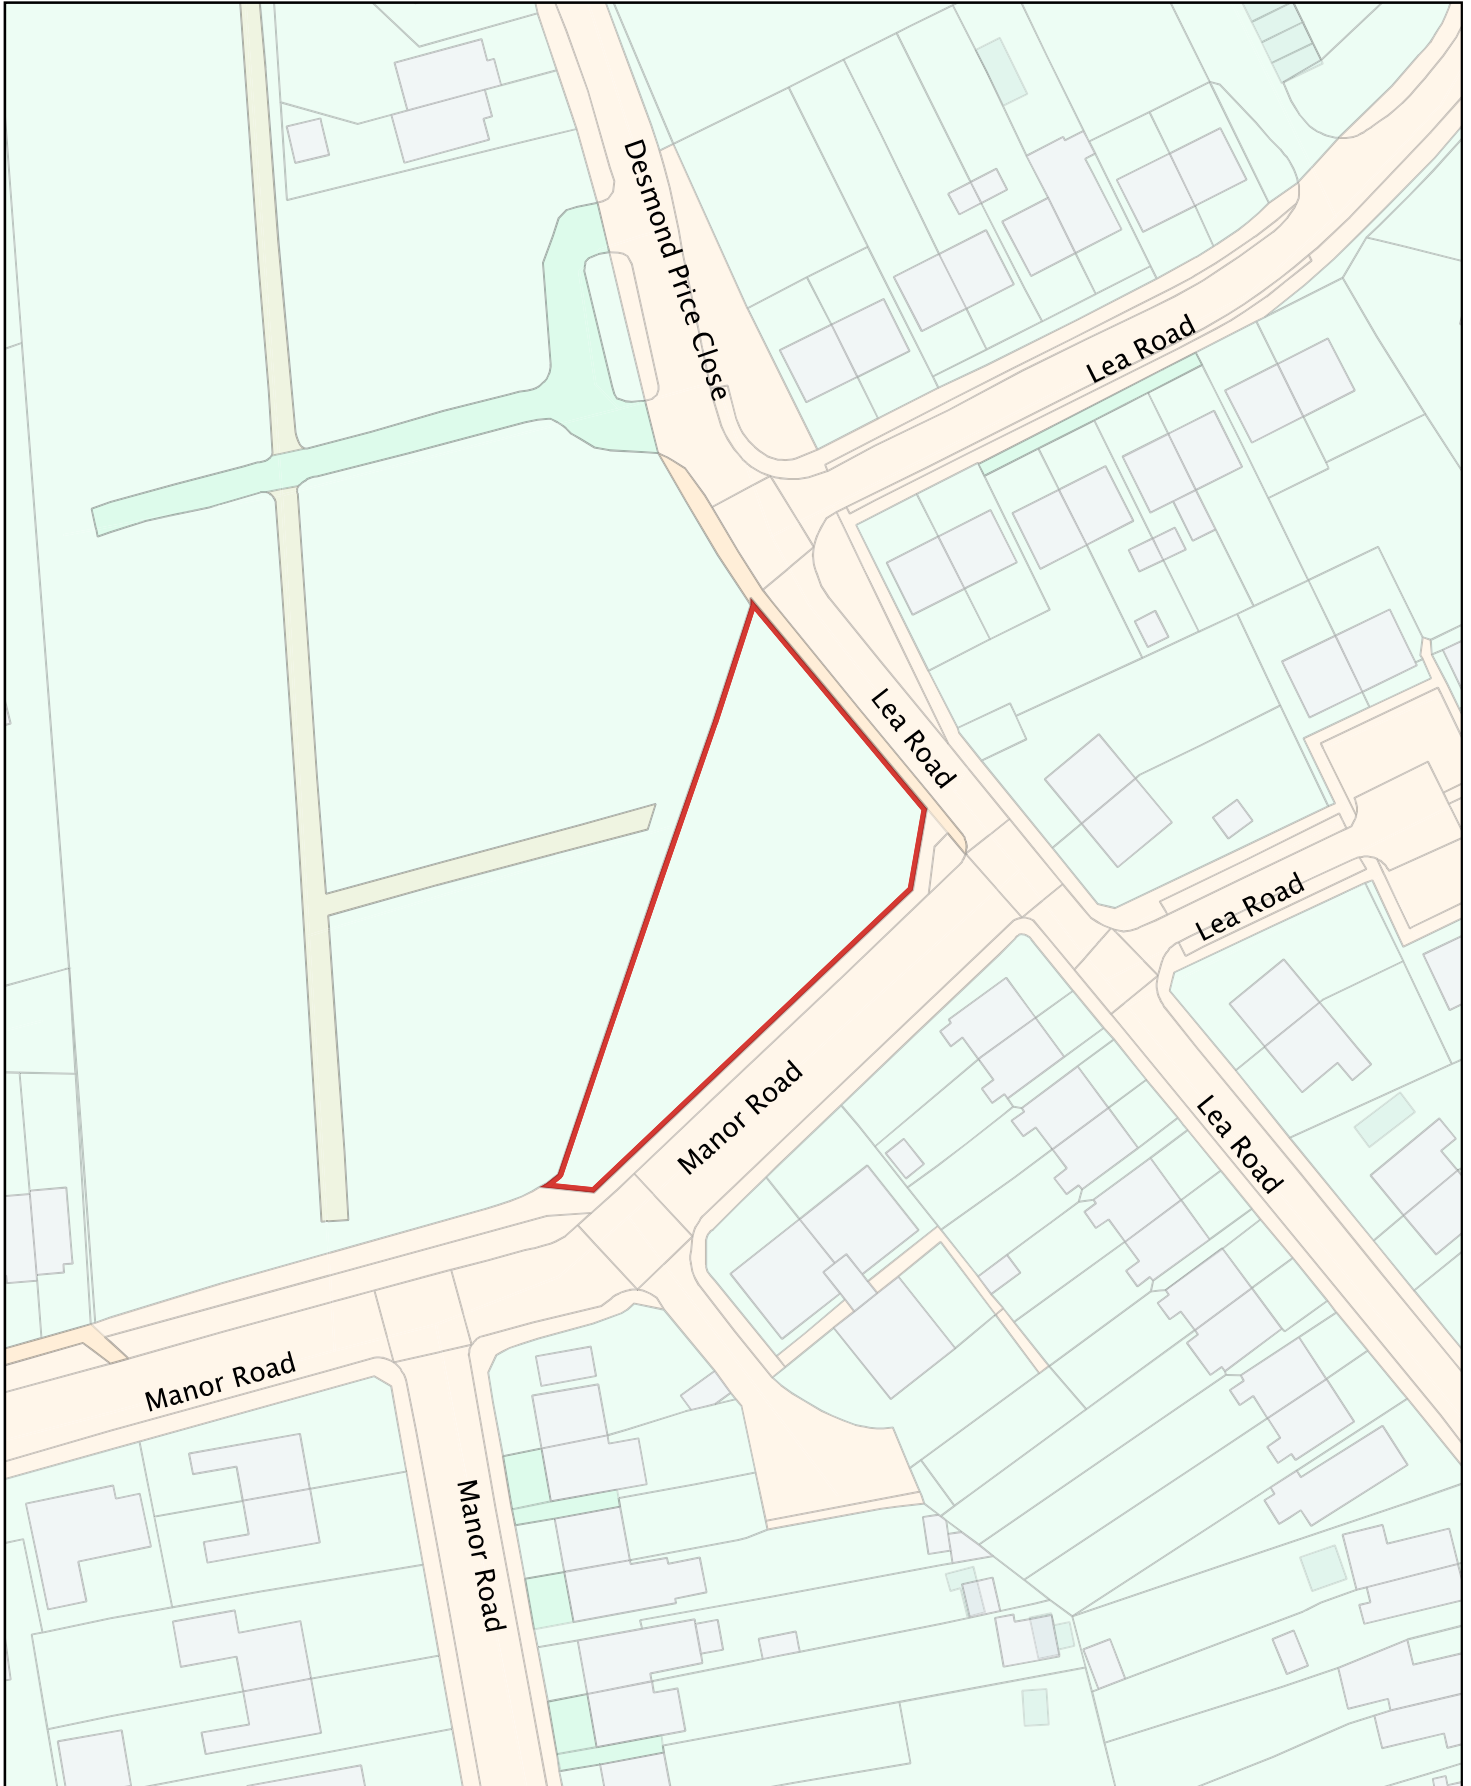

# Isle of Wight Council - Public Space Protection Order Dog Exclusion Zones

Map Reference No. E14

## Manor Road Playground, Sandown

(c) Crown copyright and database rights 2019 Ordnance Survey  
100019229